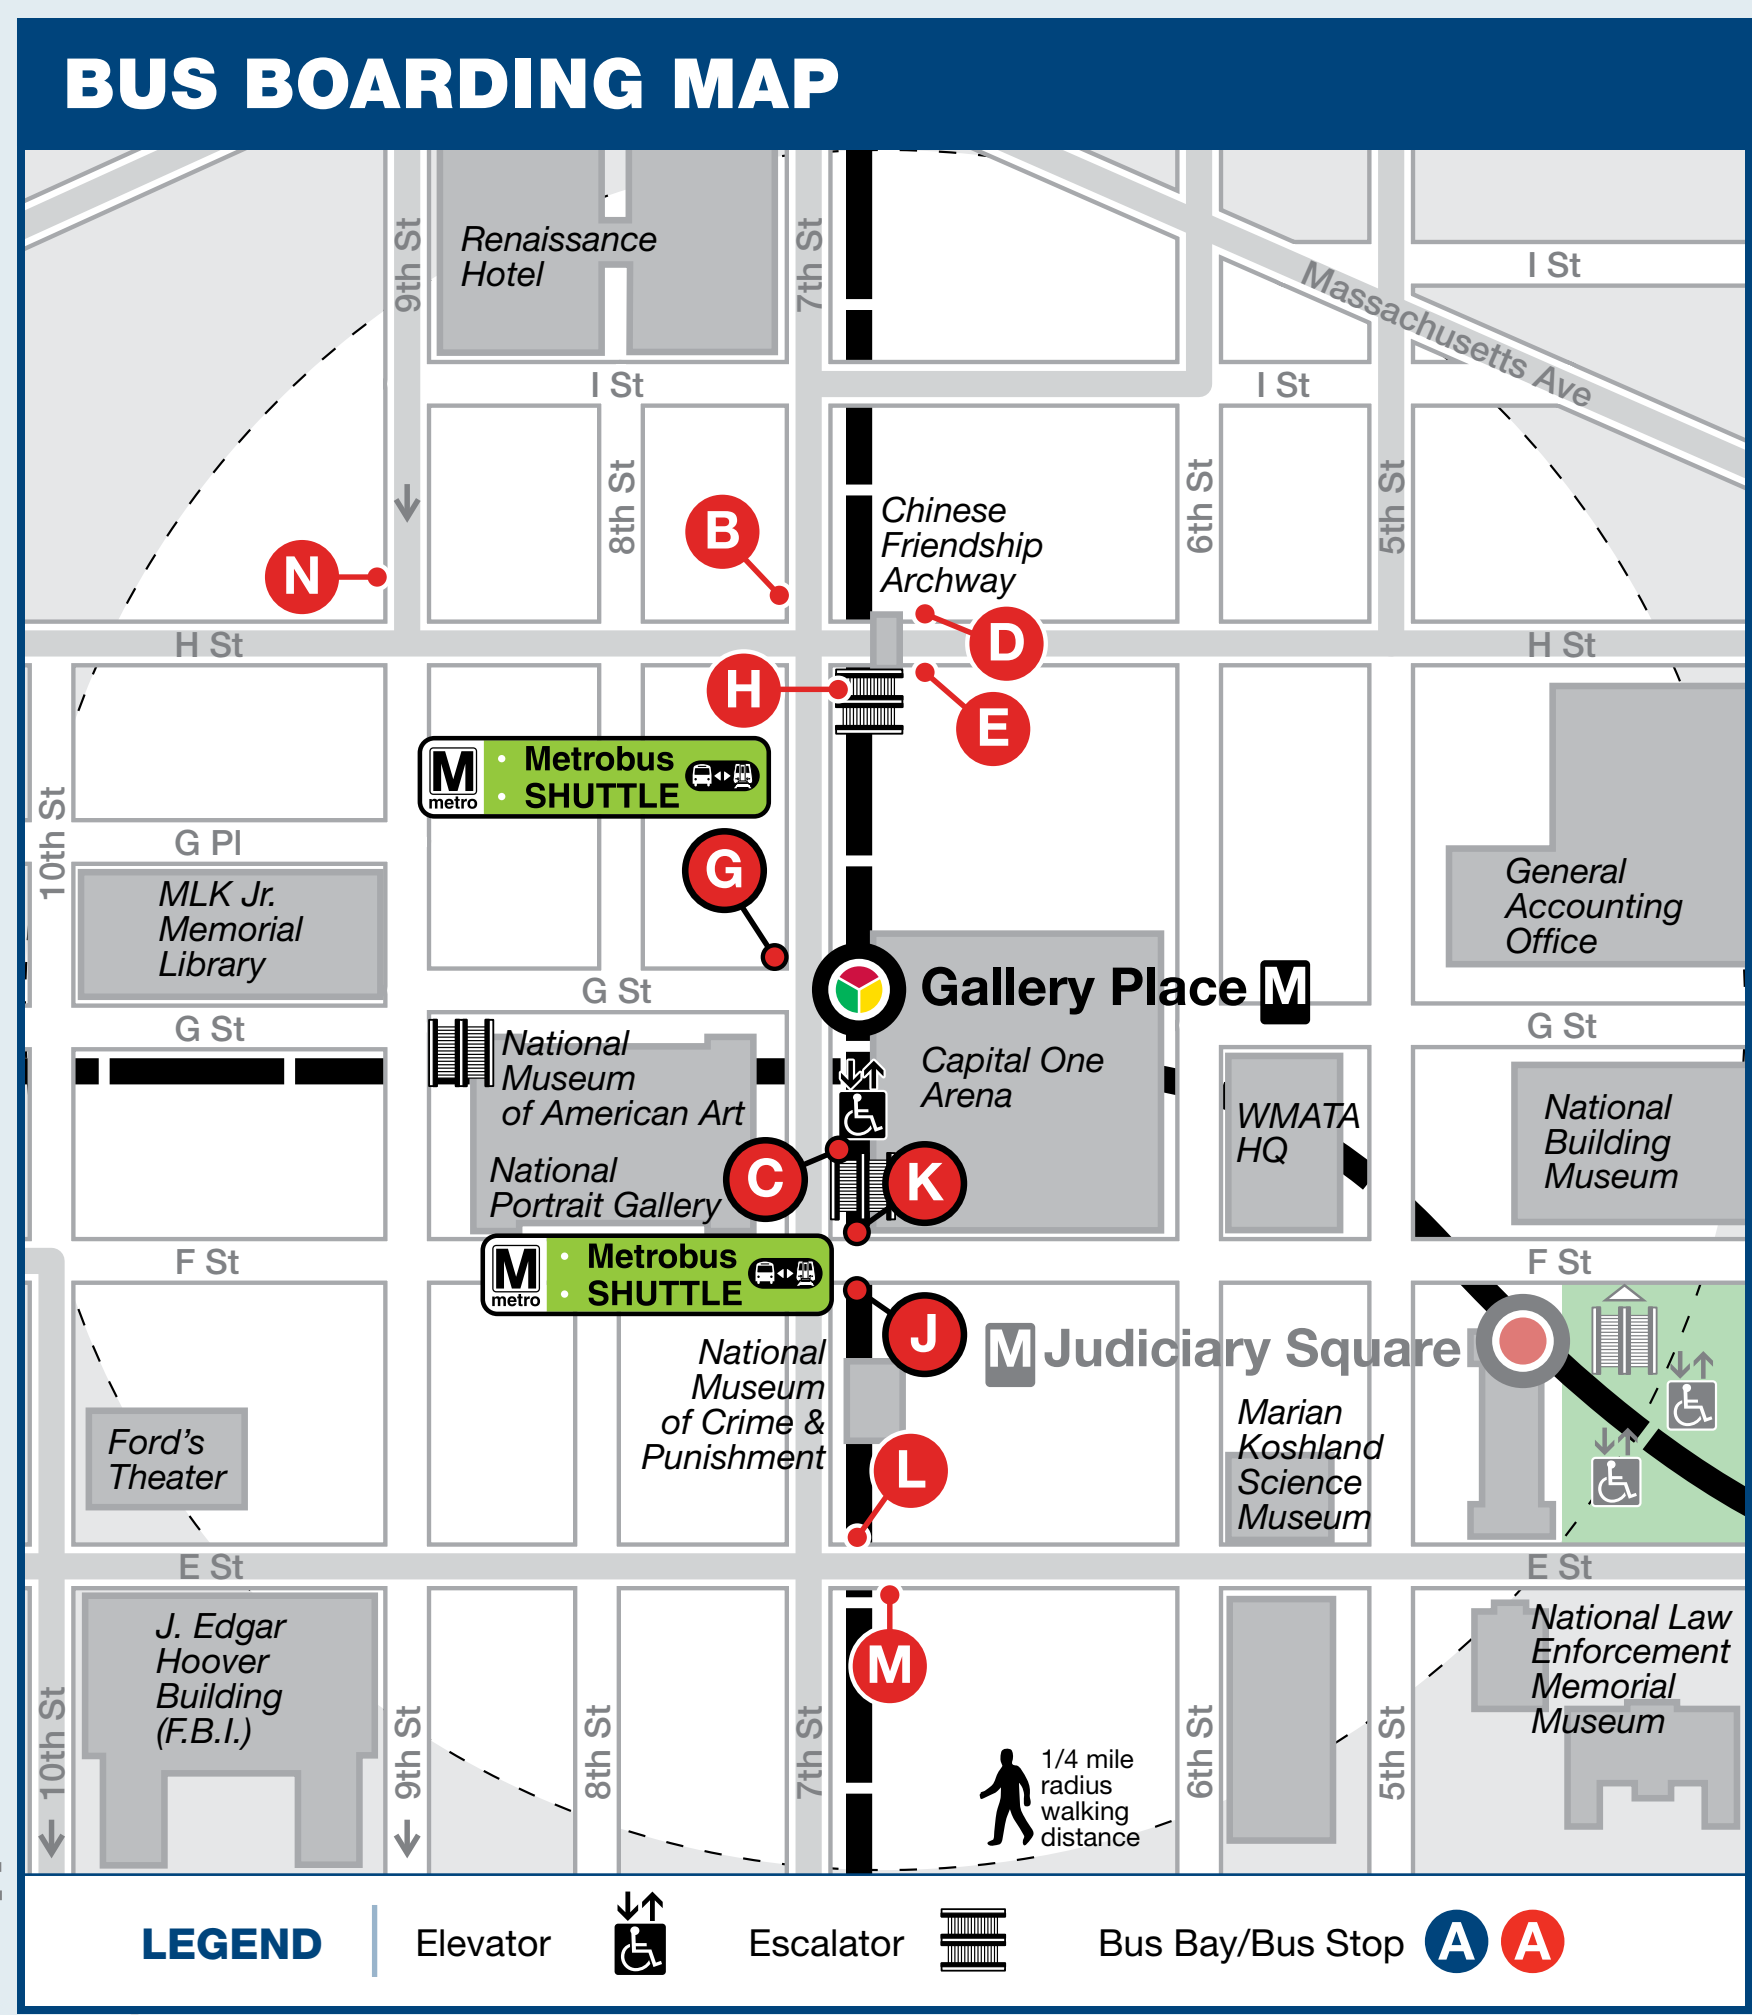

Bus Service from Gallery Place

LEGEND *schematic map not to scale*

Rail Lines

- Metrorail Station and Line
- Commuter Railroad Transfer Points

Map Symbols

- Airport
- Hospital
- College/University
- Other Point of Interest

On all route types, a towlited badge indicates a route segment with limited or peak-only service hours.

On all route types, a black badge indicates the route's terminal point.

BUS SERVICE AND BOARDING LOCATIONS

The table shows approximate minutes between buses; check schedules for full details.

ROUTE	DESTINATION	BOARD AT BUS STOP	MONDAY TO FRIDAY				SATURDAY		SUNDAY	
			AM RUSH	MIDDAY	PM RUSH	EVENING	DAY	EVENING	DAY	EVENING
GEORGIA AVE-7TH ST LINE	Paul S. Sarbanes Transit Center (Silver Spring M)	C H	12	12	12	12-20	15	15-20	15	15-20
	Archives M	B G	12	12	12	12-20	15	15-20	15	15-20
GEORGIA AVE METROEXTRA	Paul S. Sarbanes Transit Center (Silver Spring M)	H	10-12	12	10	12	12-15	12	12-15	12
	Archives M	B	10-12	12	10	12	12-15	12	12-15	12
NORTH CAPITOL ST LINE	Fort Totten M	E	12	12	12	12-30	12	12-30	12	12-30
	McPherson Sq M	D	12	12	12	12-30	12	12-30	12	12-30
BENNING RD-H ST LINE	Minnesota Ave M	E	10-12	10-12	10-12	10-30	11-12	12-30	12	12-30
	McPherson Sq M	D	10-12	10-12	10-12	10-30	11-12	12-30	12	12-30
CONVENTION CTR-SW WATERFRONT LINE	Buzzard Point	B G	30	30	30	30	30	30	30	30
SIBLEY HOSPITAL-STADIUM-ARMORY LINE	Stadium-Armory M	M	15	20-30	15	30	30	30	35	40
	Sibley Hospital	L	15	20-30	15	30-40	30	30-40	35	40
RHODE ISLAND AVENUE LINE	Farragut Square	N	6-15	30	12-20	30	30	30	30	30
	Anacostia M	D	15-20	24	15	25-30	35	30-35	35	35
ANACOSTIA-ECKINGTON LINE	Anacostia M	D	15-20	24	15	25-30	35	30-35	35	35
	Rhode Island Ave M	E	15-20	24	15	24-30	35	30-35	35	35
BENNING RD-H ST METROEXTRA	Minnesota Ave M	E	16*	15	16*	--	--	--	--	--
	Metro Center M	D	15	15	16	--	--	--	--	--