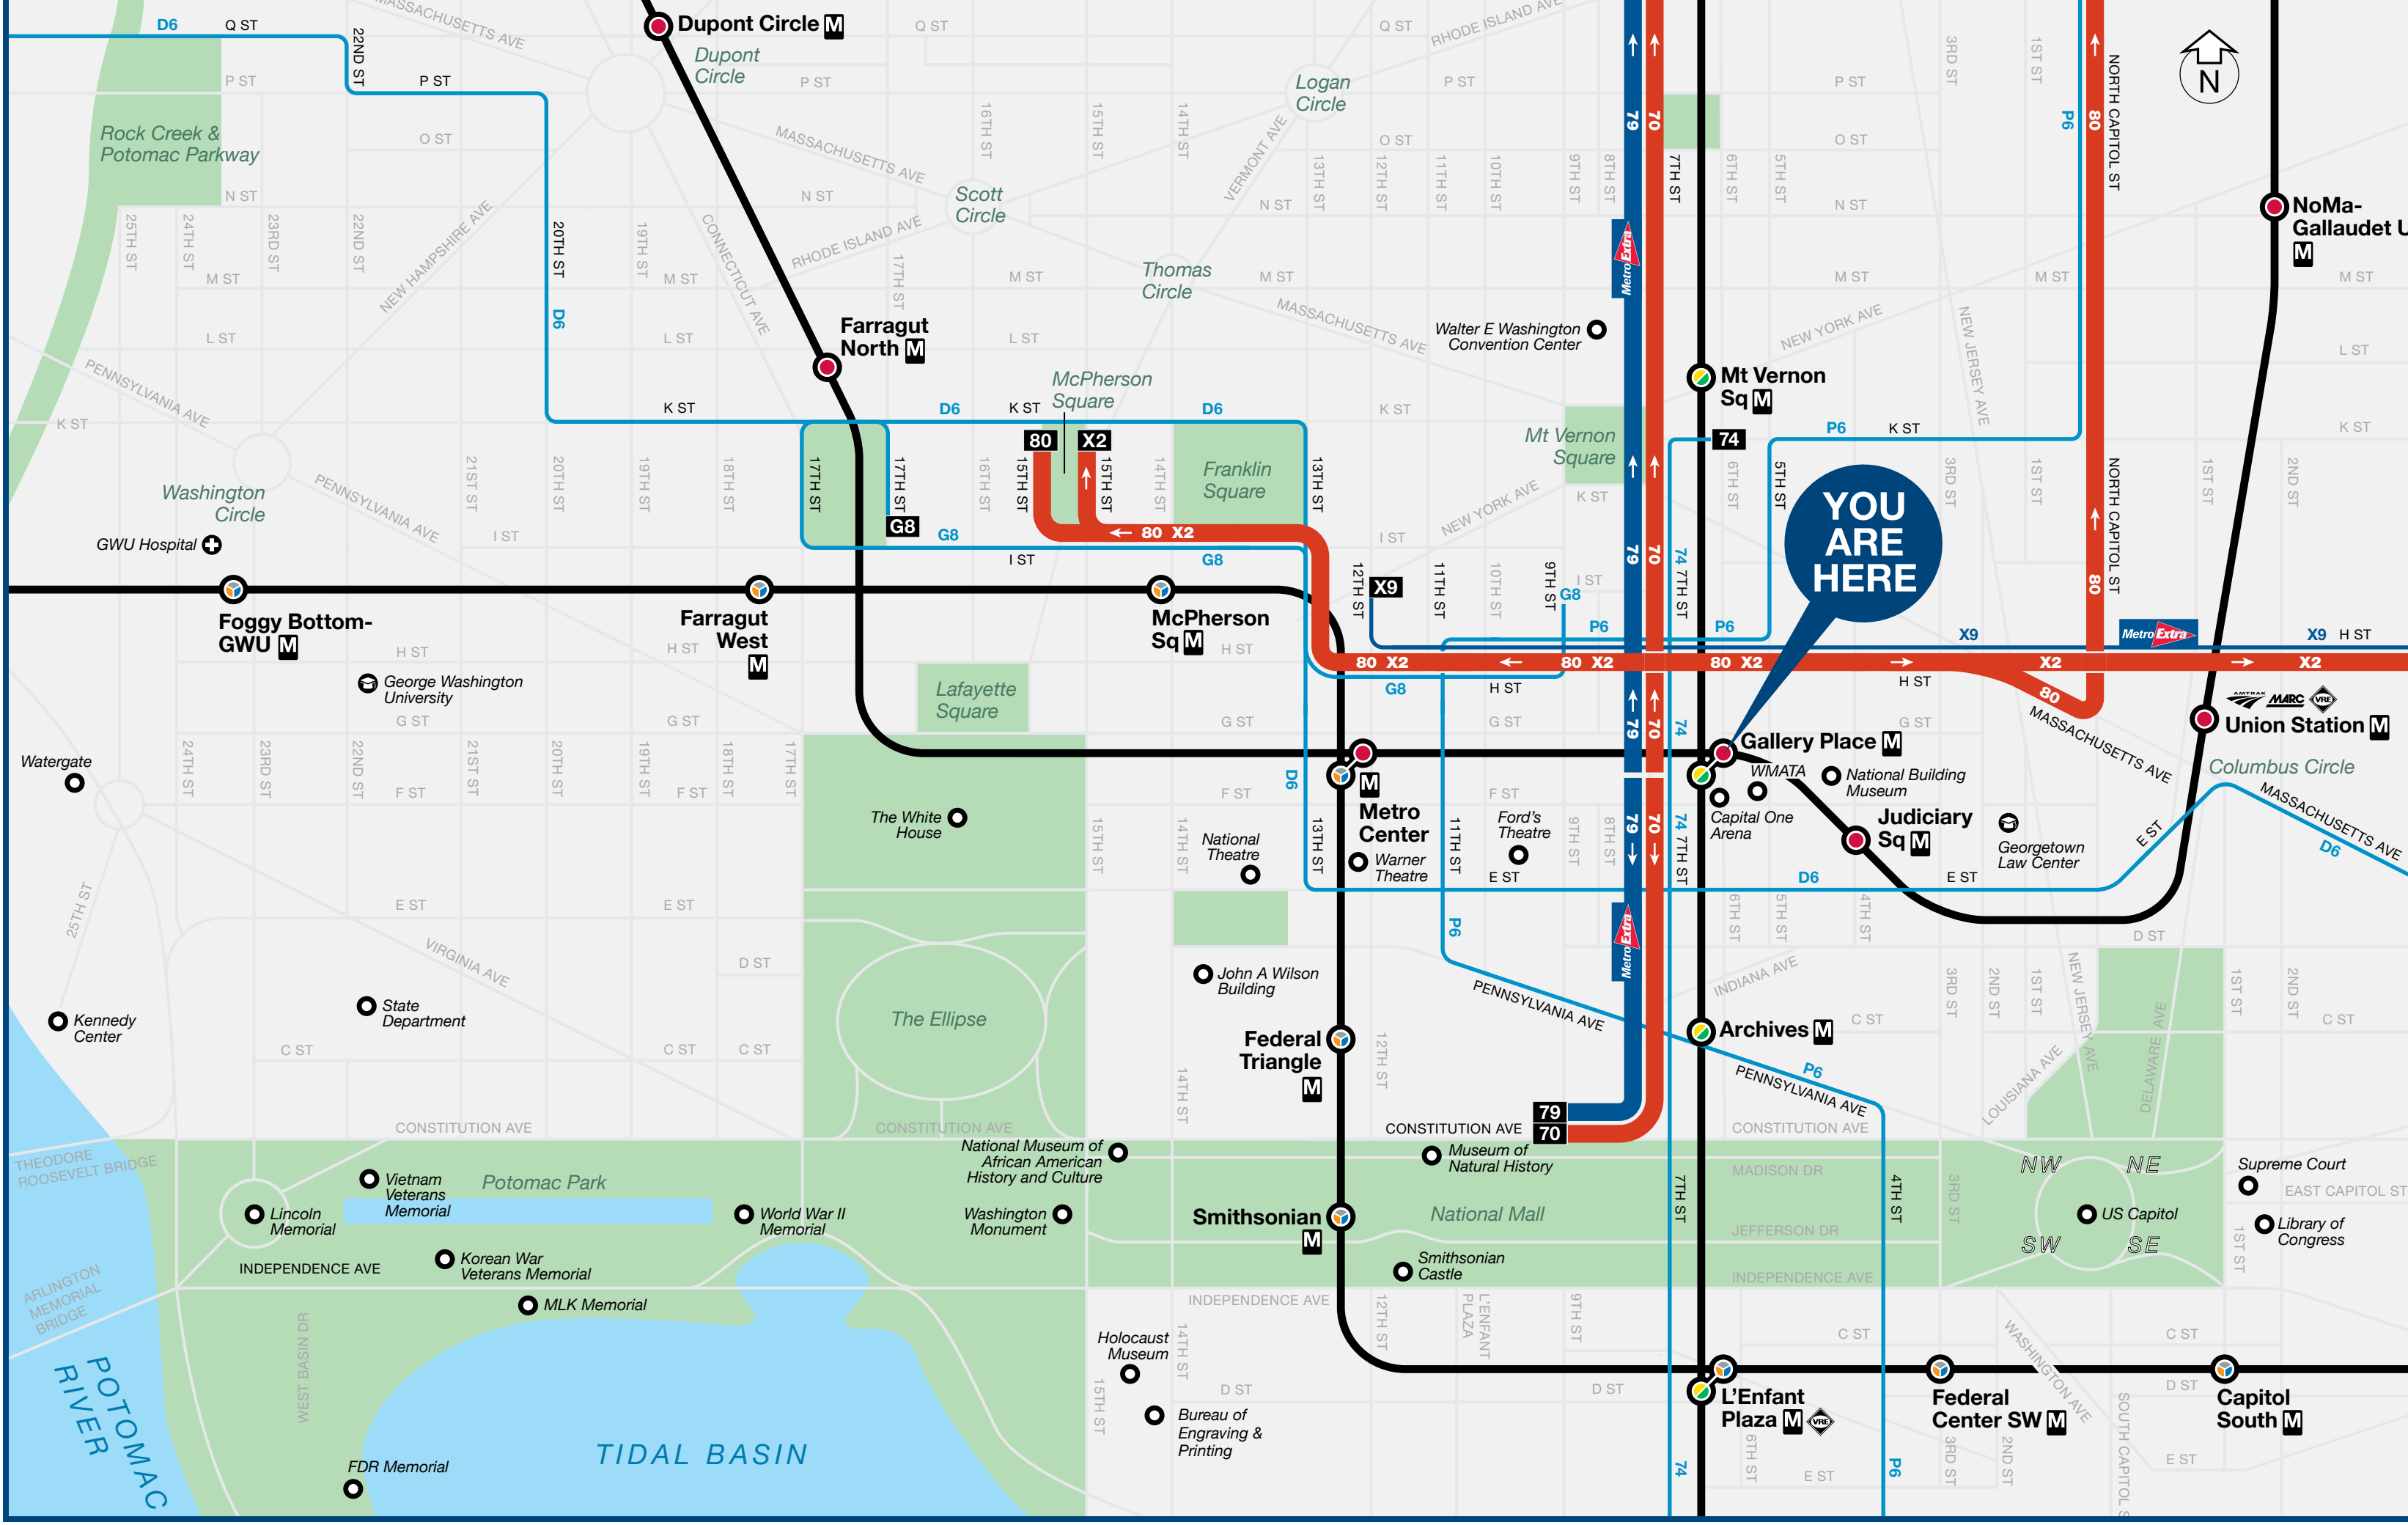

CENTRAL WASHINGTON DC

Bus service is subject to change. Check wmata.com for updates. December 2021

information wmata.com | 202-637-7000 | 202-638-3780
Para busETA y información general, llame al 202-637-7000 (TTY 202-638-3780) o visite wmata.com.

metroAlerts
Sign up today at wmata.com/MetroAlerts

Metro is accessible.
Metro es accesible.
메트로는 접속 가능합니다.