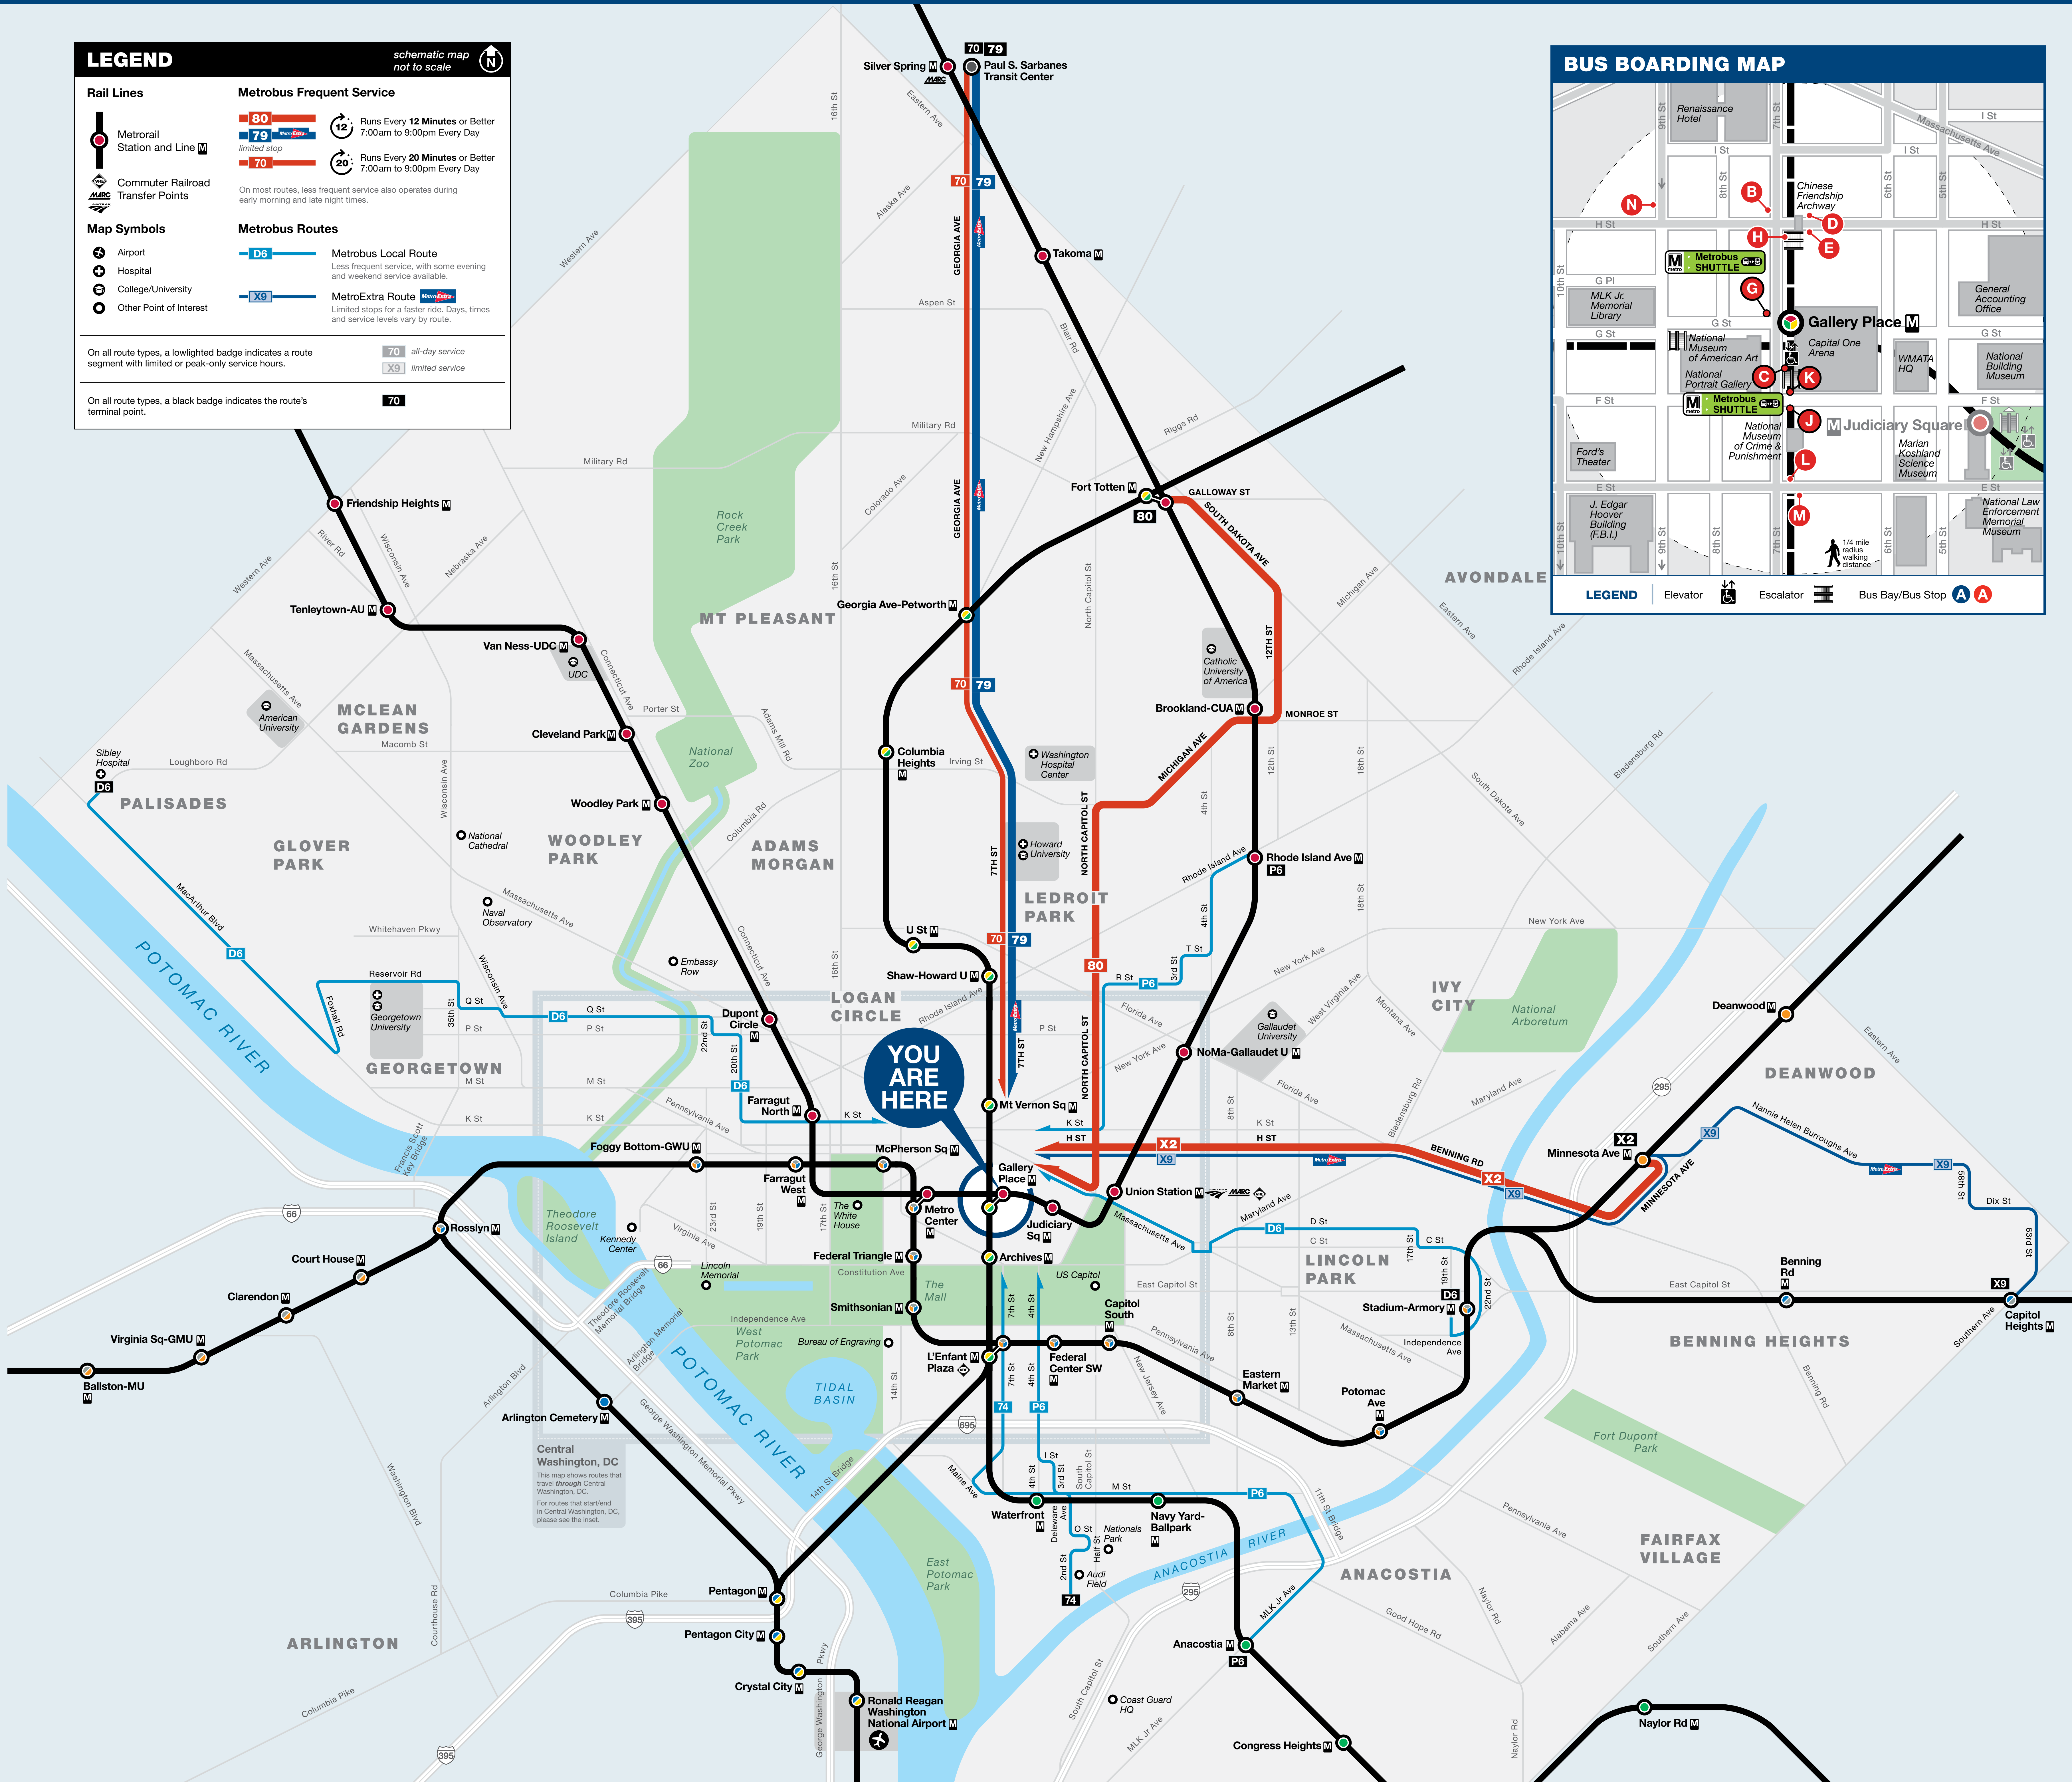

Metrobus Frequent Service

- Runs Every 12 Minutes or Better 7:00am to 9:00pm Every Day
- Runs Every 20 Minutes or Better 7:00am to 9:00pm Every Day

Metrobus Routes

- Metrobus Local Route
- MetroExtra Route

On all route types, a towlited badge indicates a route segment with limited or peak-only service hours.

On all route types, a black badge indicates the route's terminal point.

BUS SERVICE AND BOARDING LOCATIONS

The table shows approximate minutes between buses; check schedules for full details.

ROUTE	DESTINATION	BOARD AT BUS STOP	MONDAY TO FRIDAY				SATURDAY		SUNDAY	
			AM RUSH	MIDDAY	PM RUSH	EVENING	DAY	EVENING	DAY	EVENING
GEORGIA AVE-7TH ST LINE	Paul S. Sarbanes Transit Center (Silver Spring M)	C H	12	12	12	12-20	15	15-20	15	15-20
	Archives M	B G	12	12	12	12-20	15	15-20	15	15-20
GEORGIA AVE METROEXTRA	Paul S. Sarbanes Transit Center (Silver Spring M)	H	10-12	12	10	12	12-15	12	12-15	12
	Archives M	B	10-12	12	10	12	12-15	12	12-15	12
NORTH CAPITOL ST LINE	Fort Totten M	E	12	12	12	12-30	12	12-30	12	12-30
	McPherson Sq M	D	12	12	12	12-30	12	12-30	12	12-30
BENNING RD-H ST LINE	Minnesota Ave M	E	10-12	10-12	10-12	10-30	11-12	12-30	12	12-30
	McPherson Sq M	D	10-12	10-12	10-12	10-30	11-12	12-30	12	12-30
CONVENTION CTR-SW WATERFRONT LINE	Buzzard Point	B G	30	30	30	30	30	30	30	30
SIBLEY HOSPITAL-STADIUM-ARMORY LINE	Stadium-Armory M	M	15	20-30	15	30	30	30	35	40
	Sibley Hospital	L	15	20-30	15	30-40	30	30-40	35	40
RHODE ISLAND AVENUE LINE	Farragut Square	N	6-15	30	12-20	30	30	30	30	30
	Anacostia M	D	15-20	24	15	25-30	35	30-35	35	35
ANACOSTIA-ECKINGTON LINE	Anacostia M	D	15-20	24	15	25-30	35	30-35	35	35
	Rhode Island Ave M	E	15-20	24	15	24-30	35	30-35	35	35
BENNING RD-H ST METROEXTRA	Minnesota Ave M	E	16*	15	16*	--	--	--	--	--
	Metro Center M	D	15	15	16	--	--	--	--	--