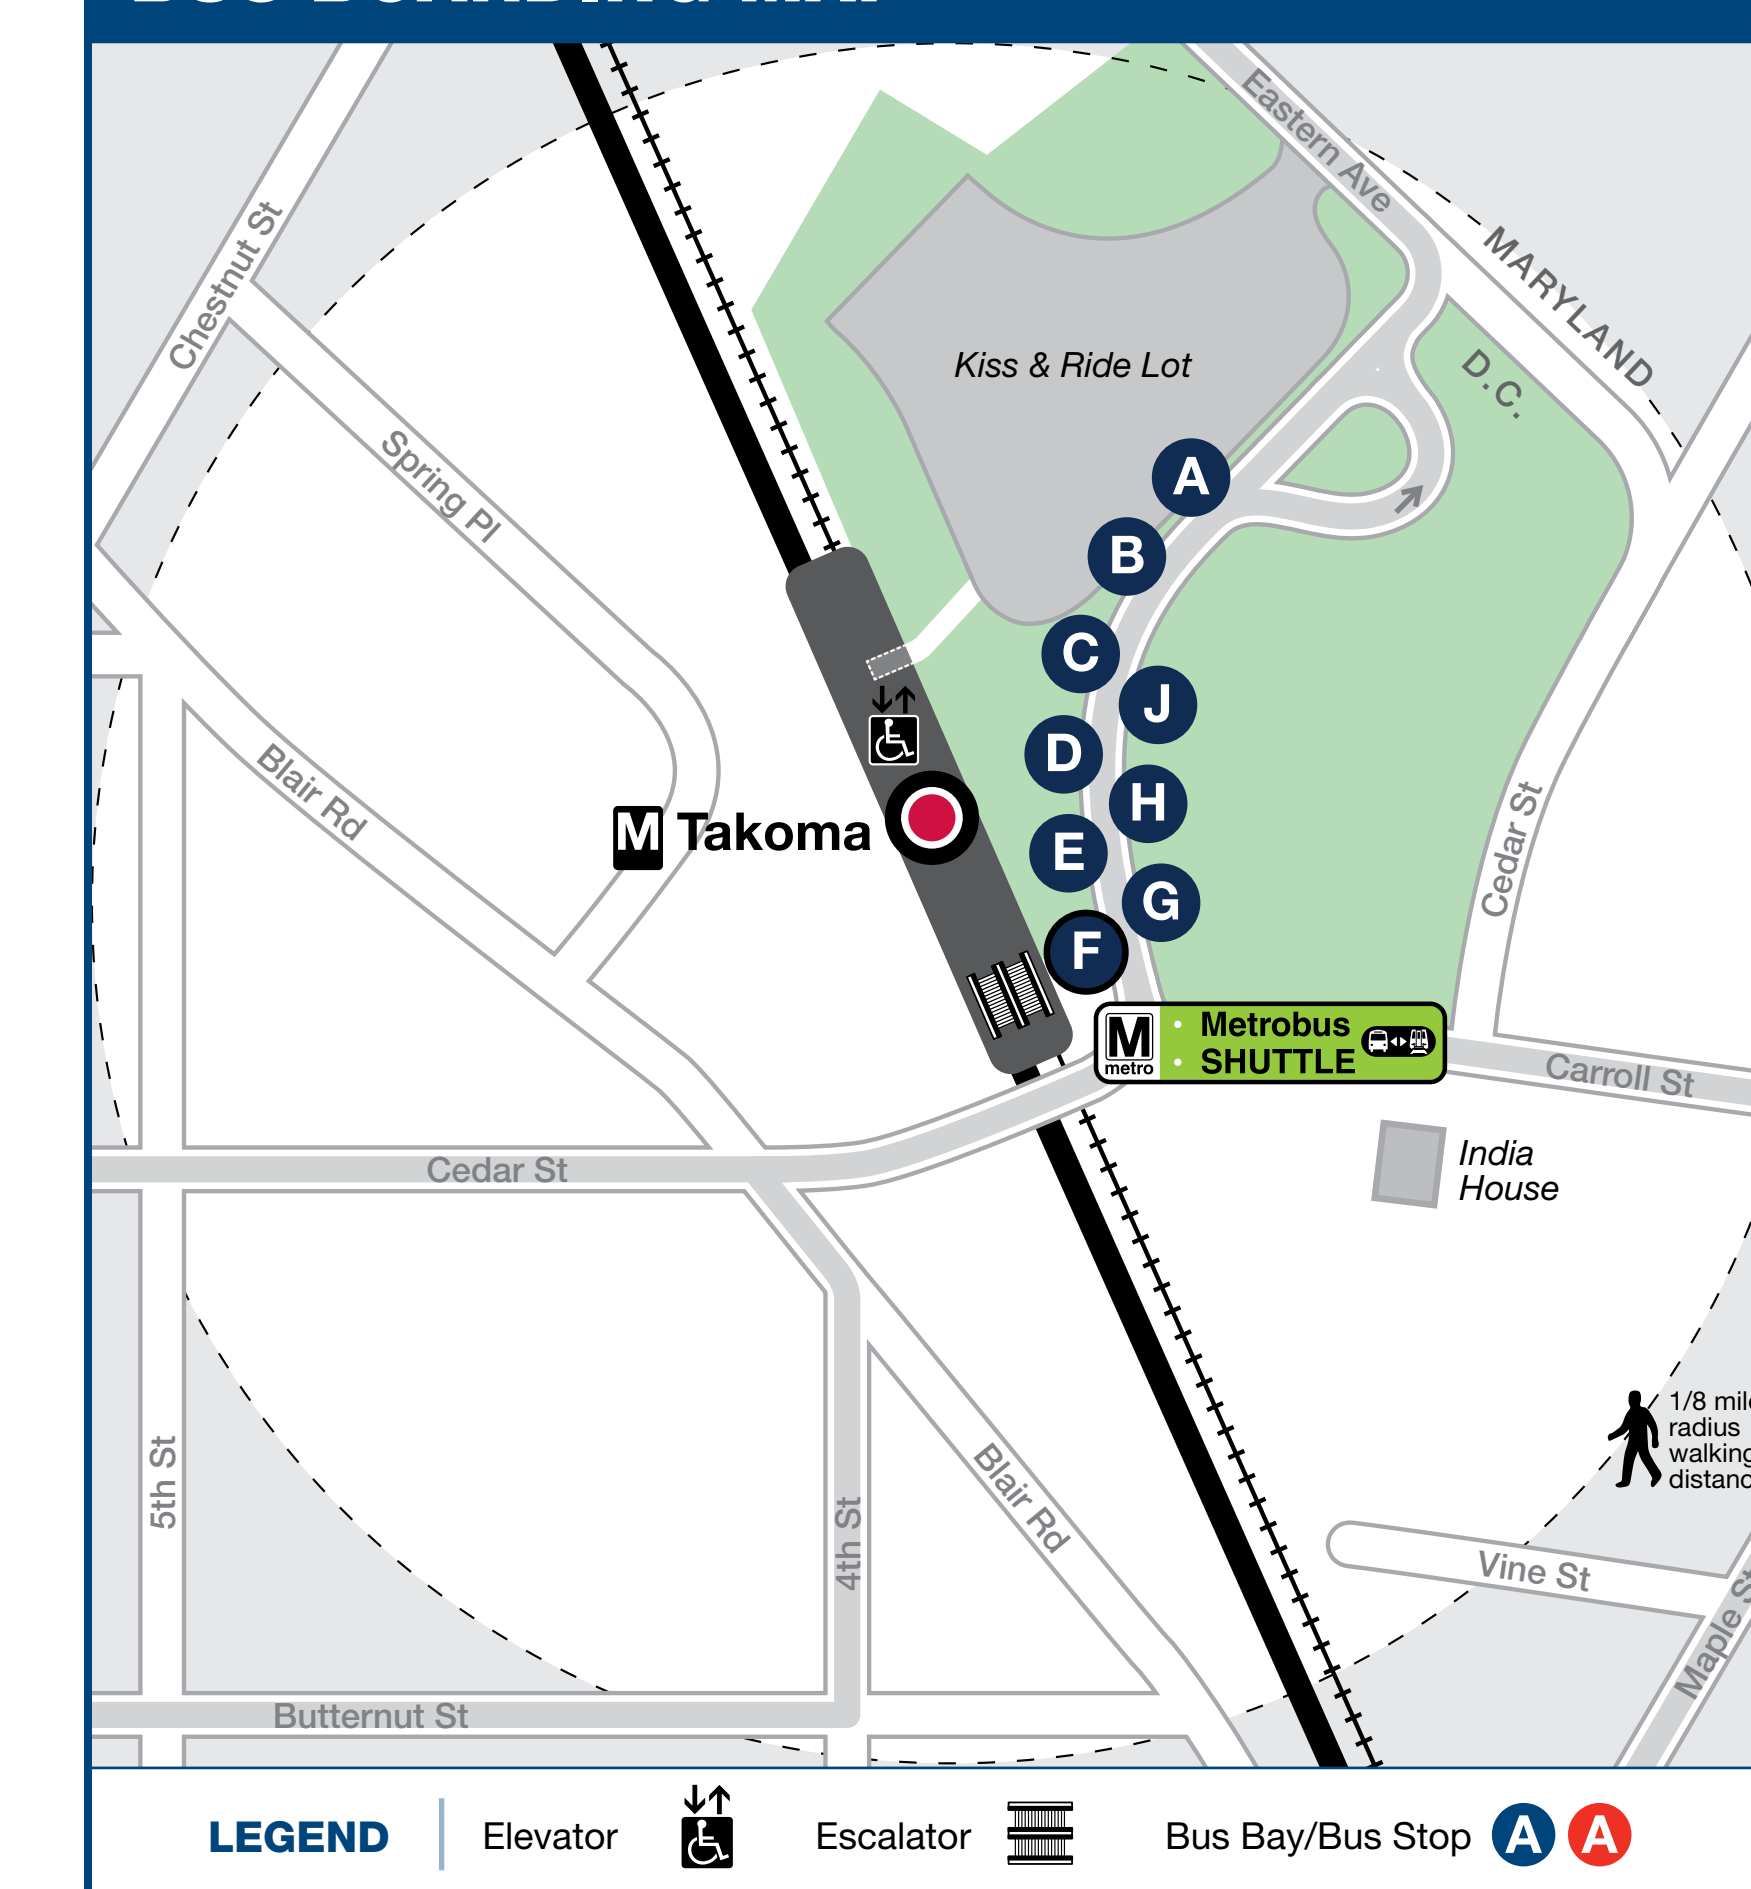

BUS BOARDING MAP

metroAlerts

KNOW MORE. KNOW FIRST.
Sign up today at wmata.com/MetroAlerts

information wmata.com | 202-637-7000 | 202-638-3780
Para busETA y información general, llame al 202-637-7000 (TTY 202-638-3780) o visite wmata.com.

정보나 busETA 또는 언어 지원 관련 문의는 202-637-7000 (TTY 202-638-3780) 으로 전화하십시오. 스페어 언어 문의는 T를 누르고, 기타 언어 관련 문의는 888을 누른 후 5를 누르십시오. 또는 wmata.com 을 방문하십시오.

metroAlerts
Sign up today at wmata.com/MetroAlerts

Metro is accessible.
Metro es accesible.
메트로는 접속 가능합니다.