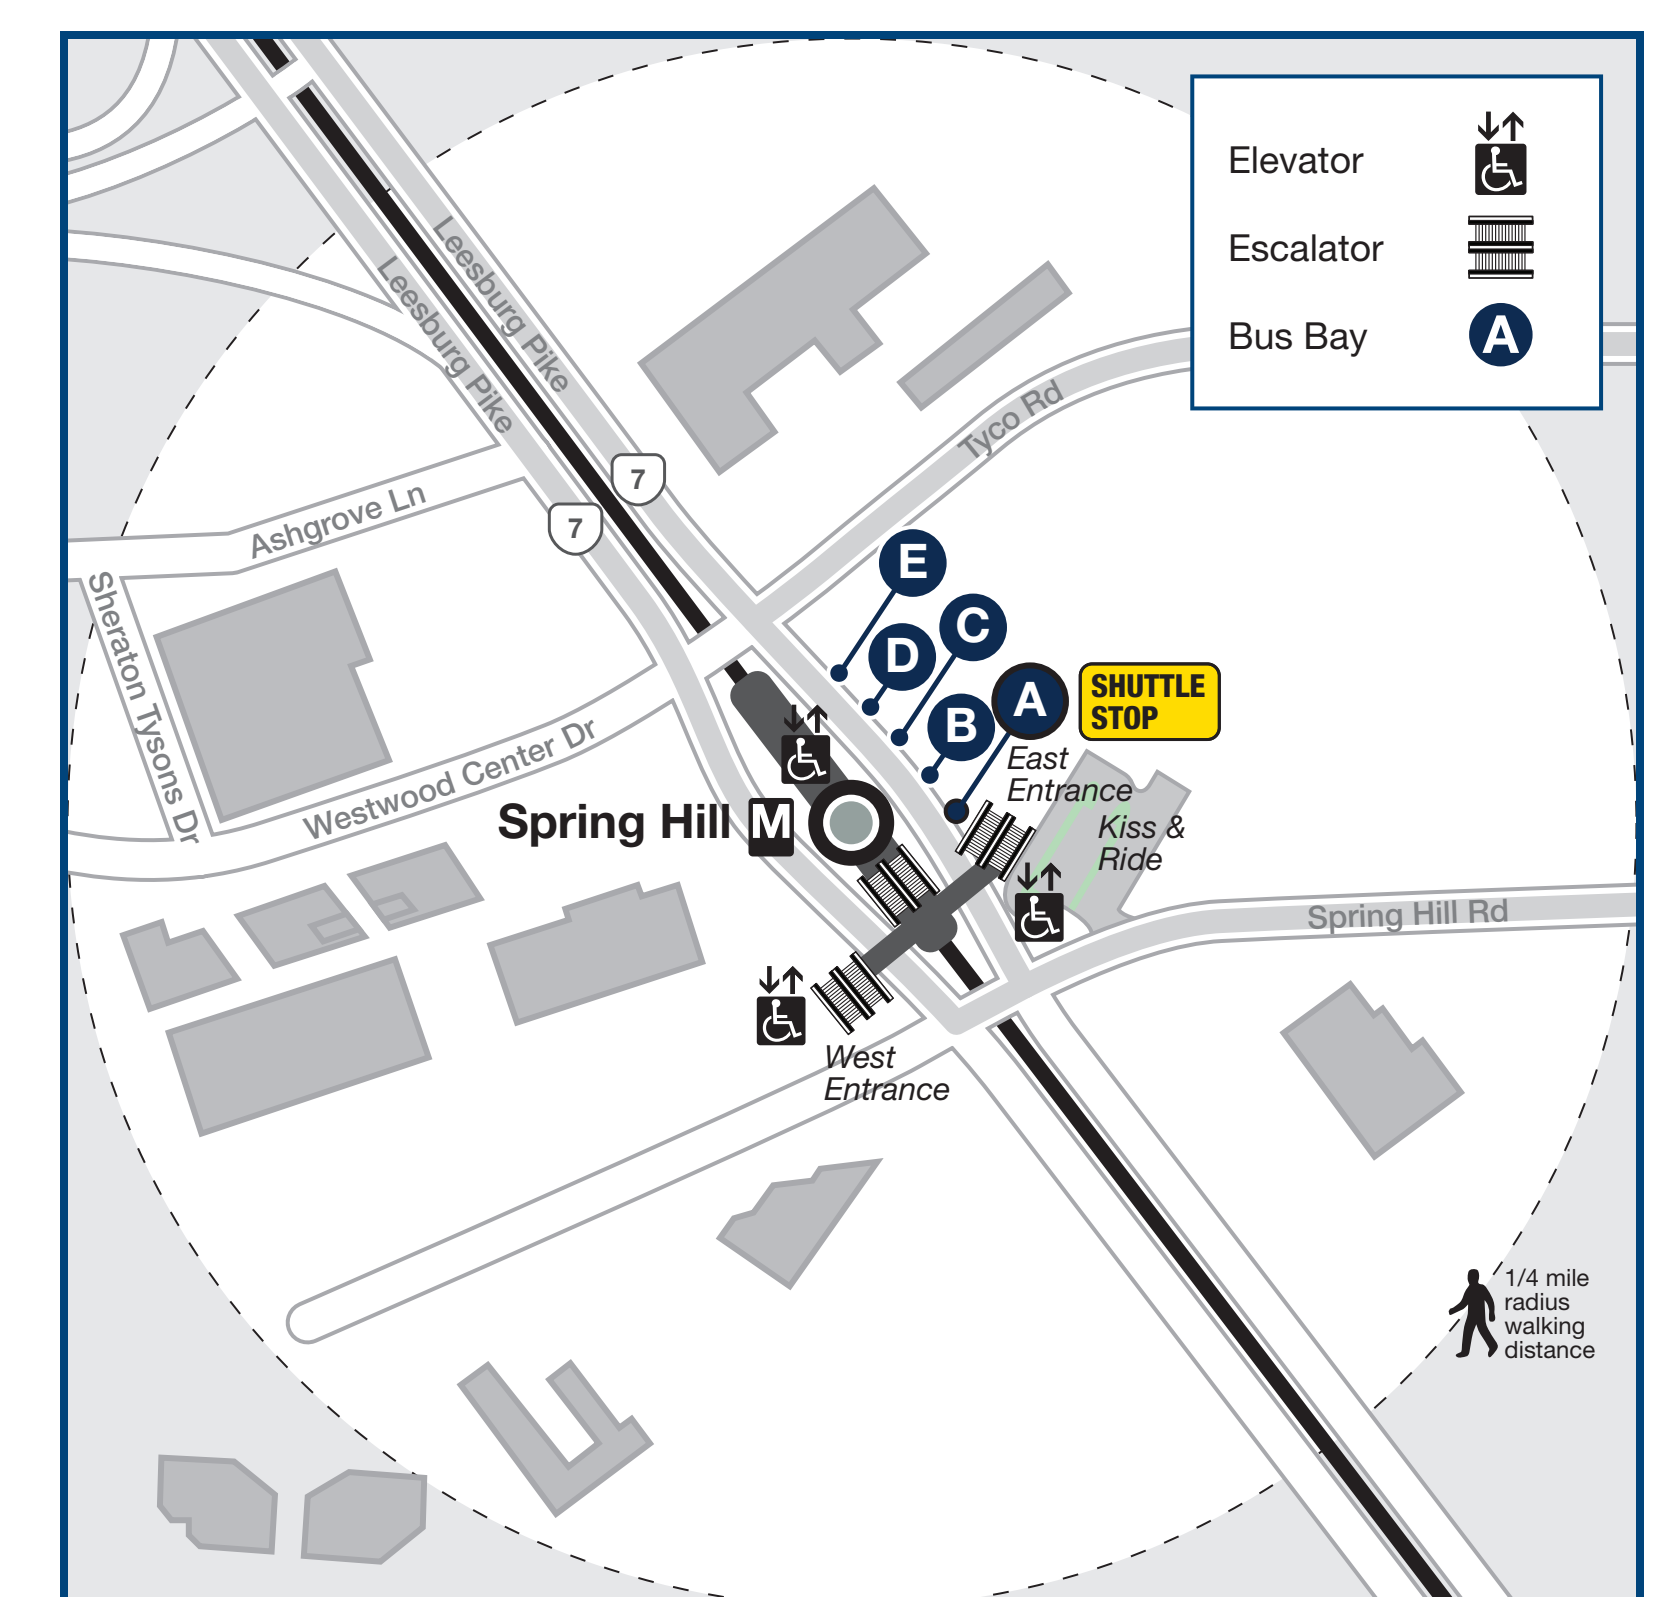

BUS BOARDING MAP

August 2015

information

Next Bus and General Inquiries

wmata.com | 202-637-7000 | 202-638-3780

Para Next Bus y información general, llame al 202-637-7000 (TTY 202-638-3780) o visite wmata.com.

경보나 NextBus 또는 언어 지원 관련 문의는 202-637-7000 (TTY 202-638-3780) 으로 전화하십시오.
스케줄이 묻는 것을 누르고, 기타 언어 관련 문의는 88 을 누른 후 5 를 누르십시오, 또는 wmata.com 을 방문하십시오.

metroAlerts
Sign up today at
wmata.com/MetroAlerts

Metro is accessible.
Metro es accesible.
메트로는 접속 가능합니다.