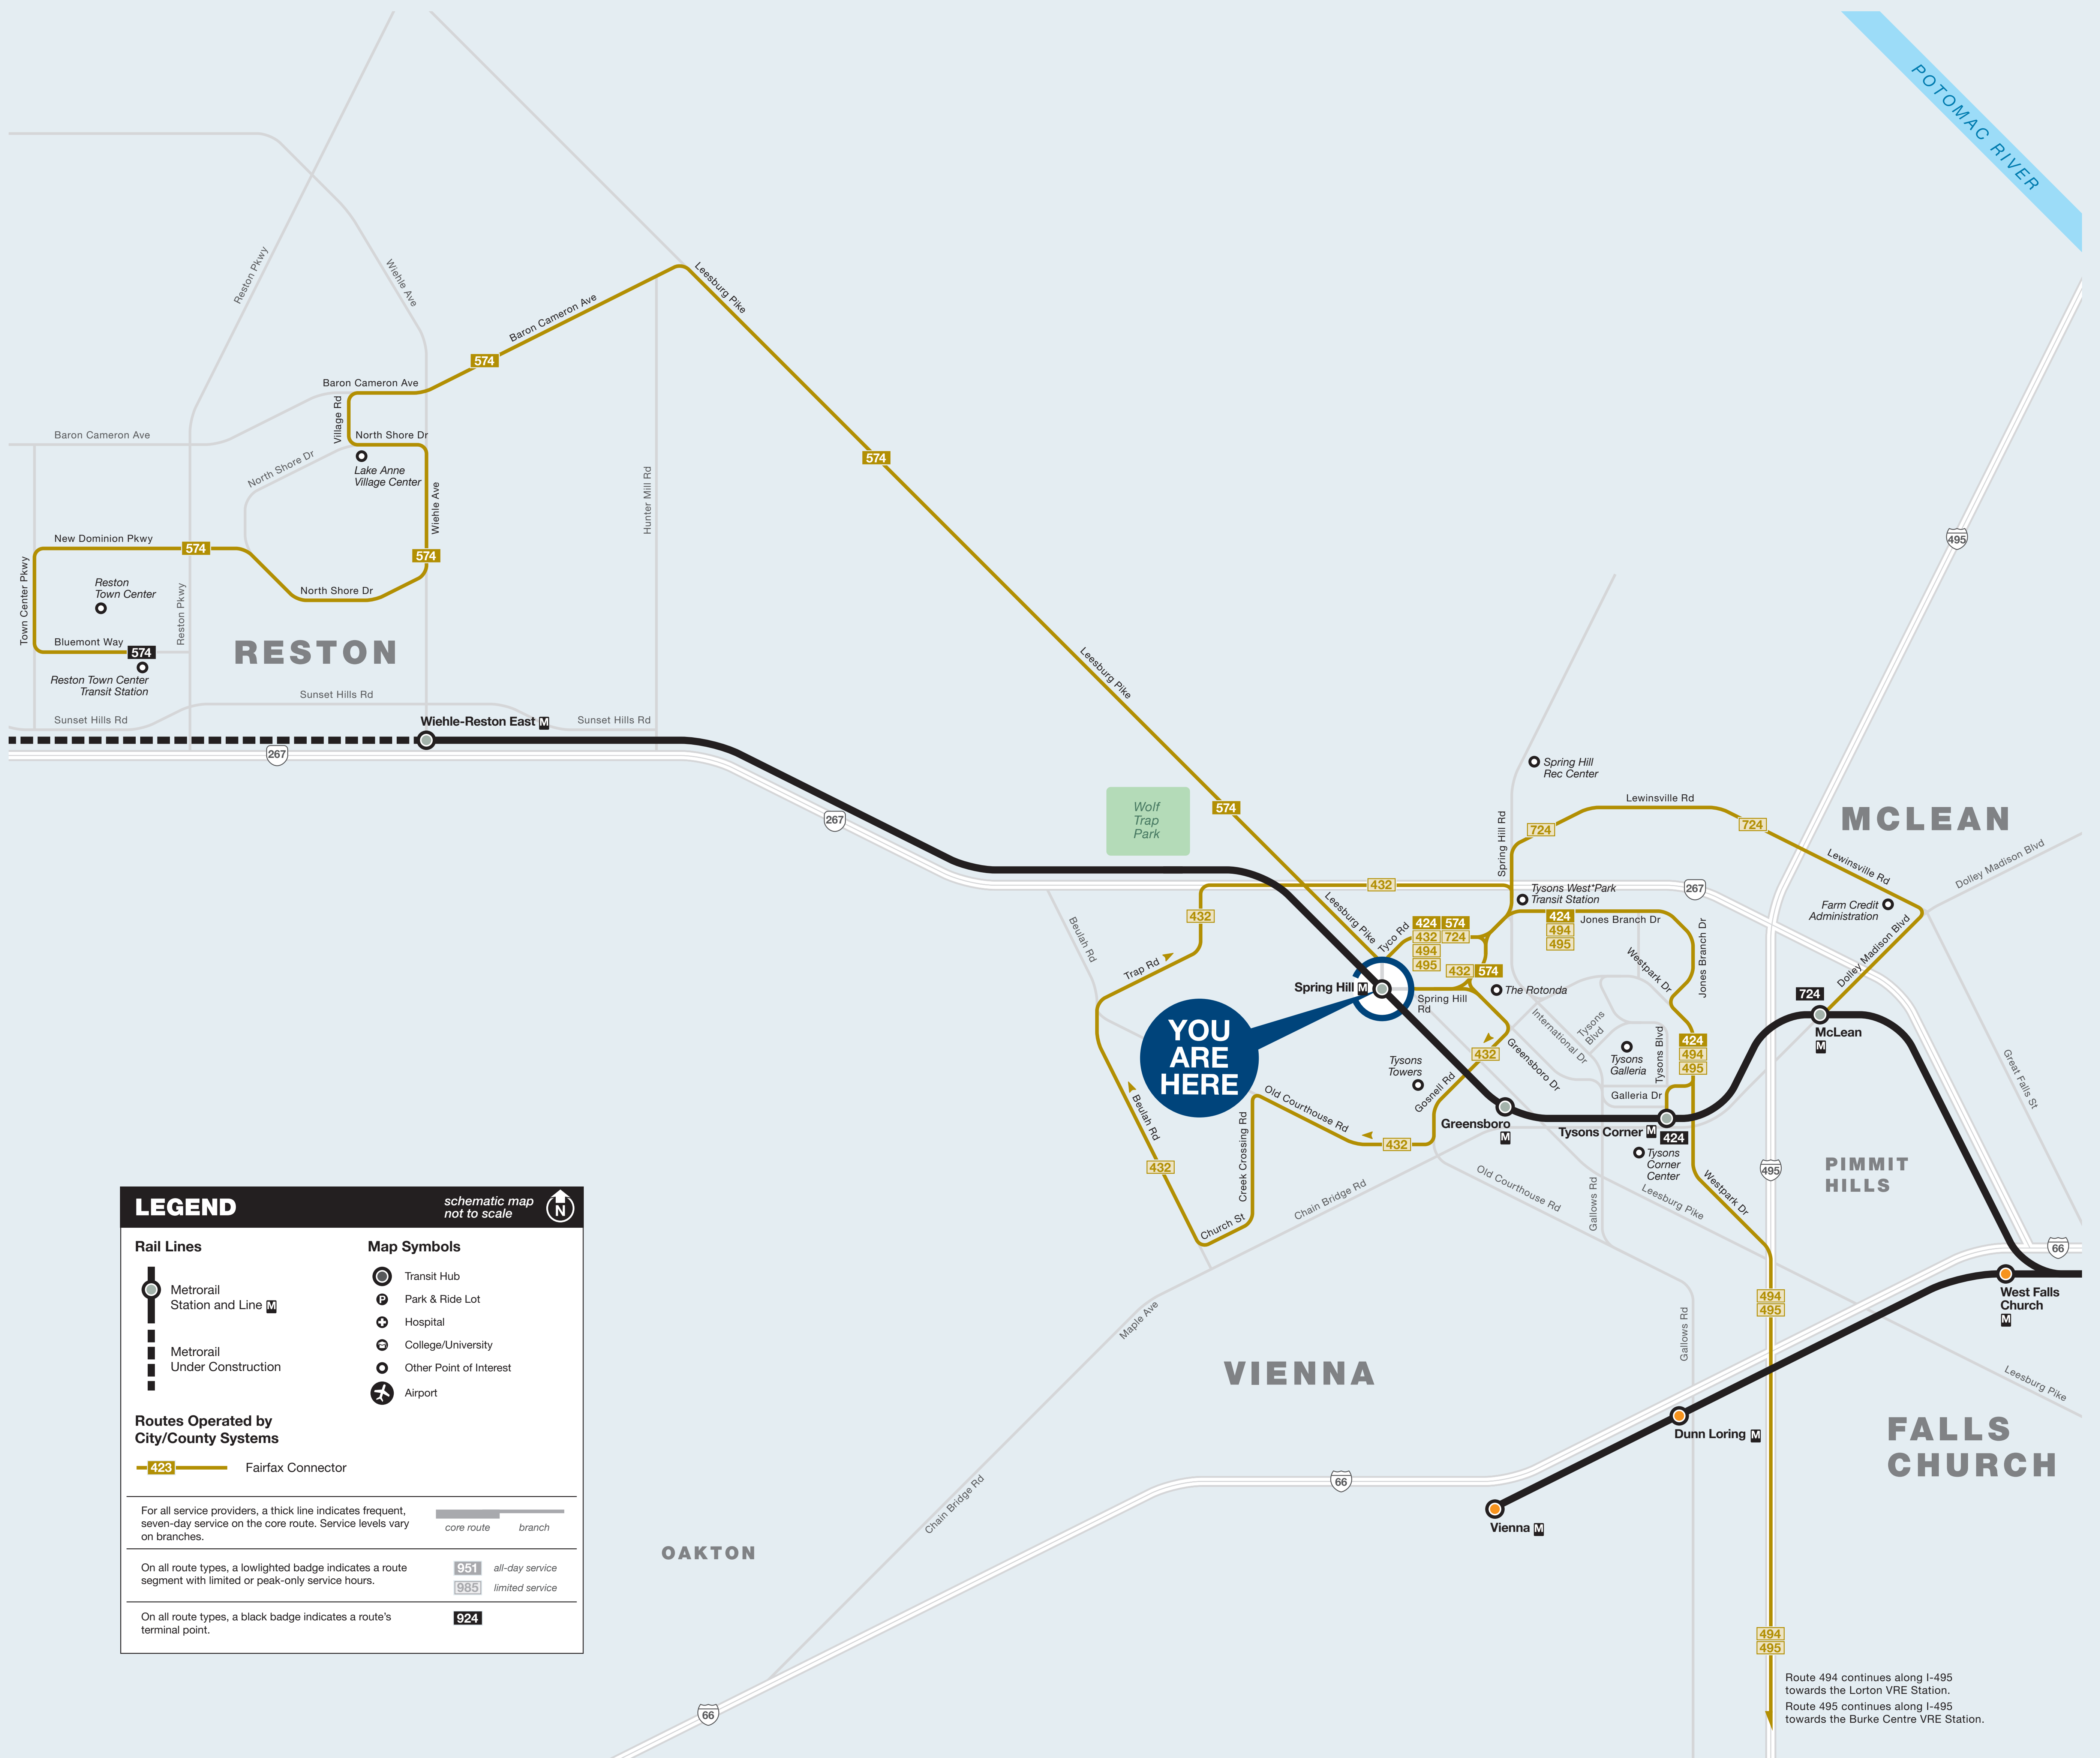

Bus Service from Spring Hill

BUS SERVICE FREQUENCY

BAY	ROUTE	DESTINATION	MONDAY TO FRIDAY				SATURDAY		SUNDAY	
			AM RUSH	MIDDAY	PM RUSH	EVENING	DAY	EVENING	DAY	EVENING
A	FAIRFAX CONNECTOR									
	424	Jones Branch Dr	10-13	10-13	10-13	17-19	--	--	--	--
	432	Beulah Rd	30	--	30	--	--	--	--	--
	494	Lorton VRE Station	25-30	4 trips	25-30	--	--	--	--	--
	495	Burke Centre VRE Station	2 trips	4 trips	30-35	--	--	--	--	--
	494 495	Westpark Dr & Jones Branch Dr	25	--	--	--	--	--	--	--
	574	Reston Town Center - Leesburg Pike	30	40	30	40	40	40	40	40
724	McLean - Lewinsville Rd	30	--	30	--	--	--	--	--