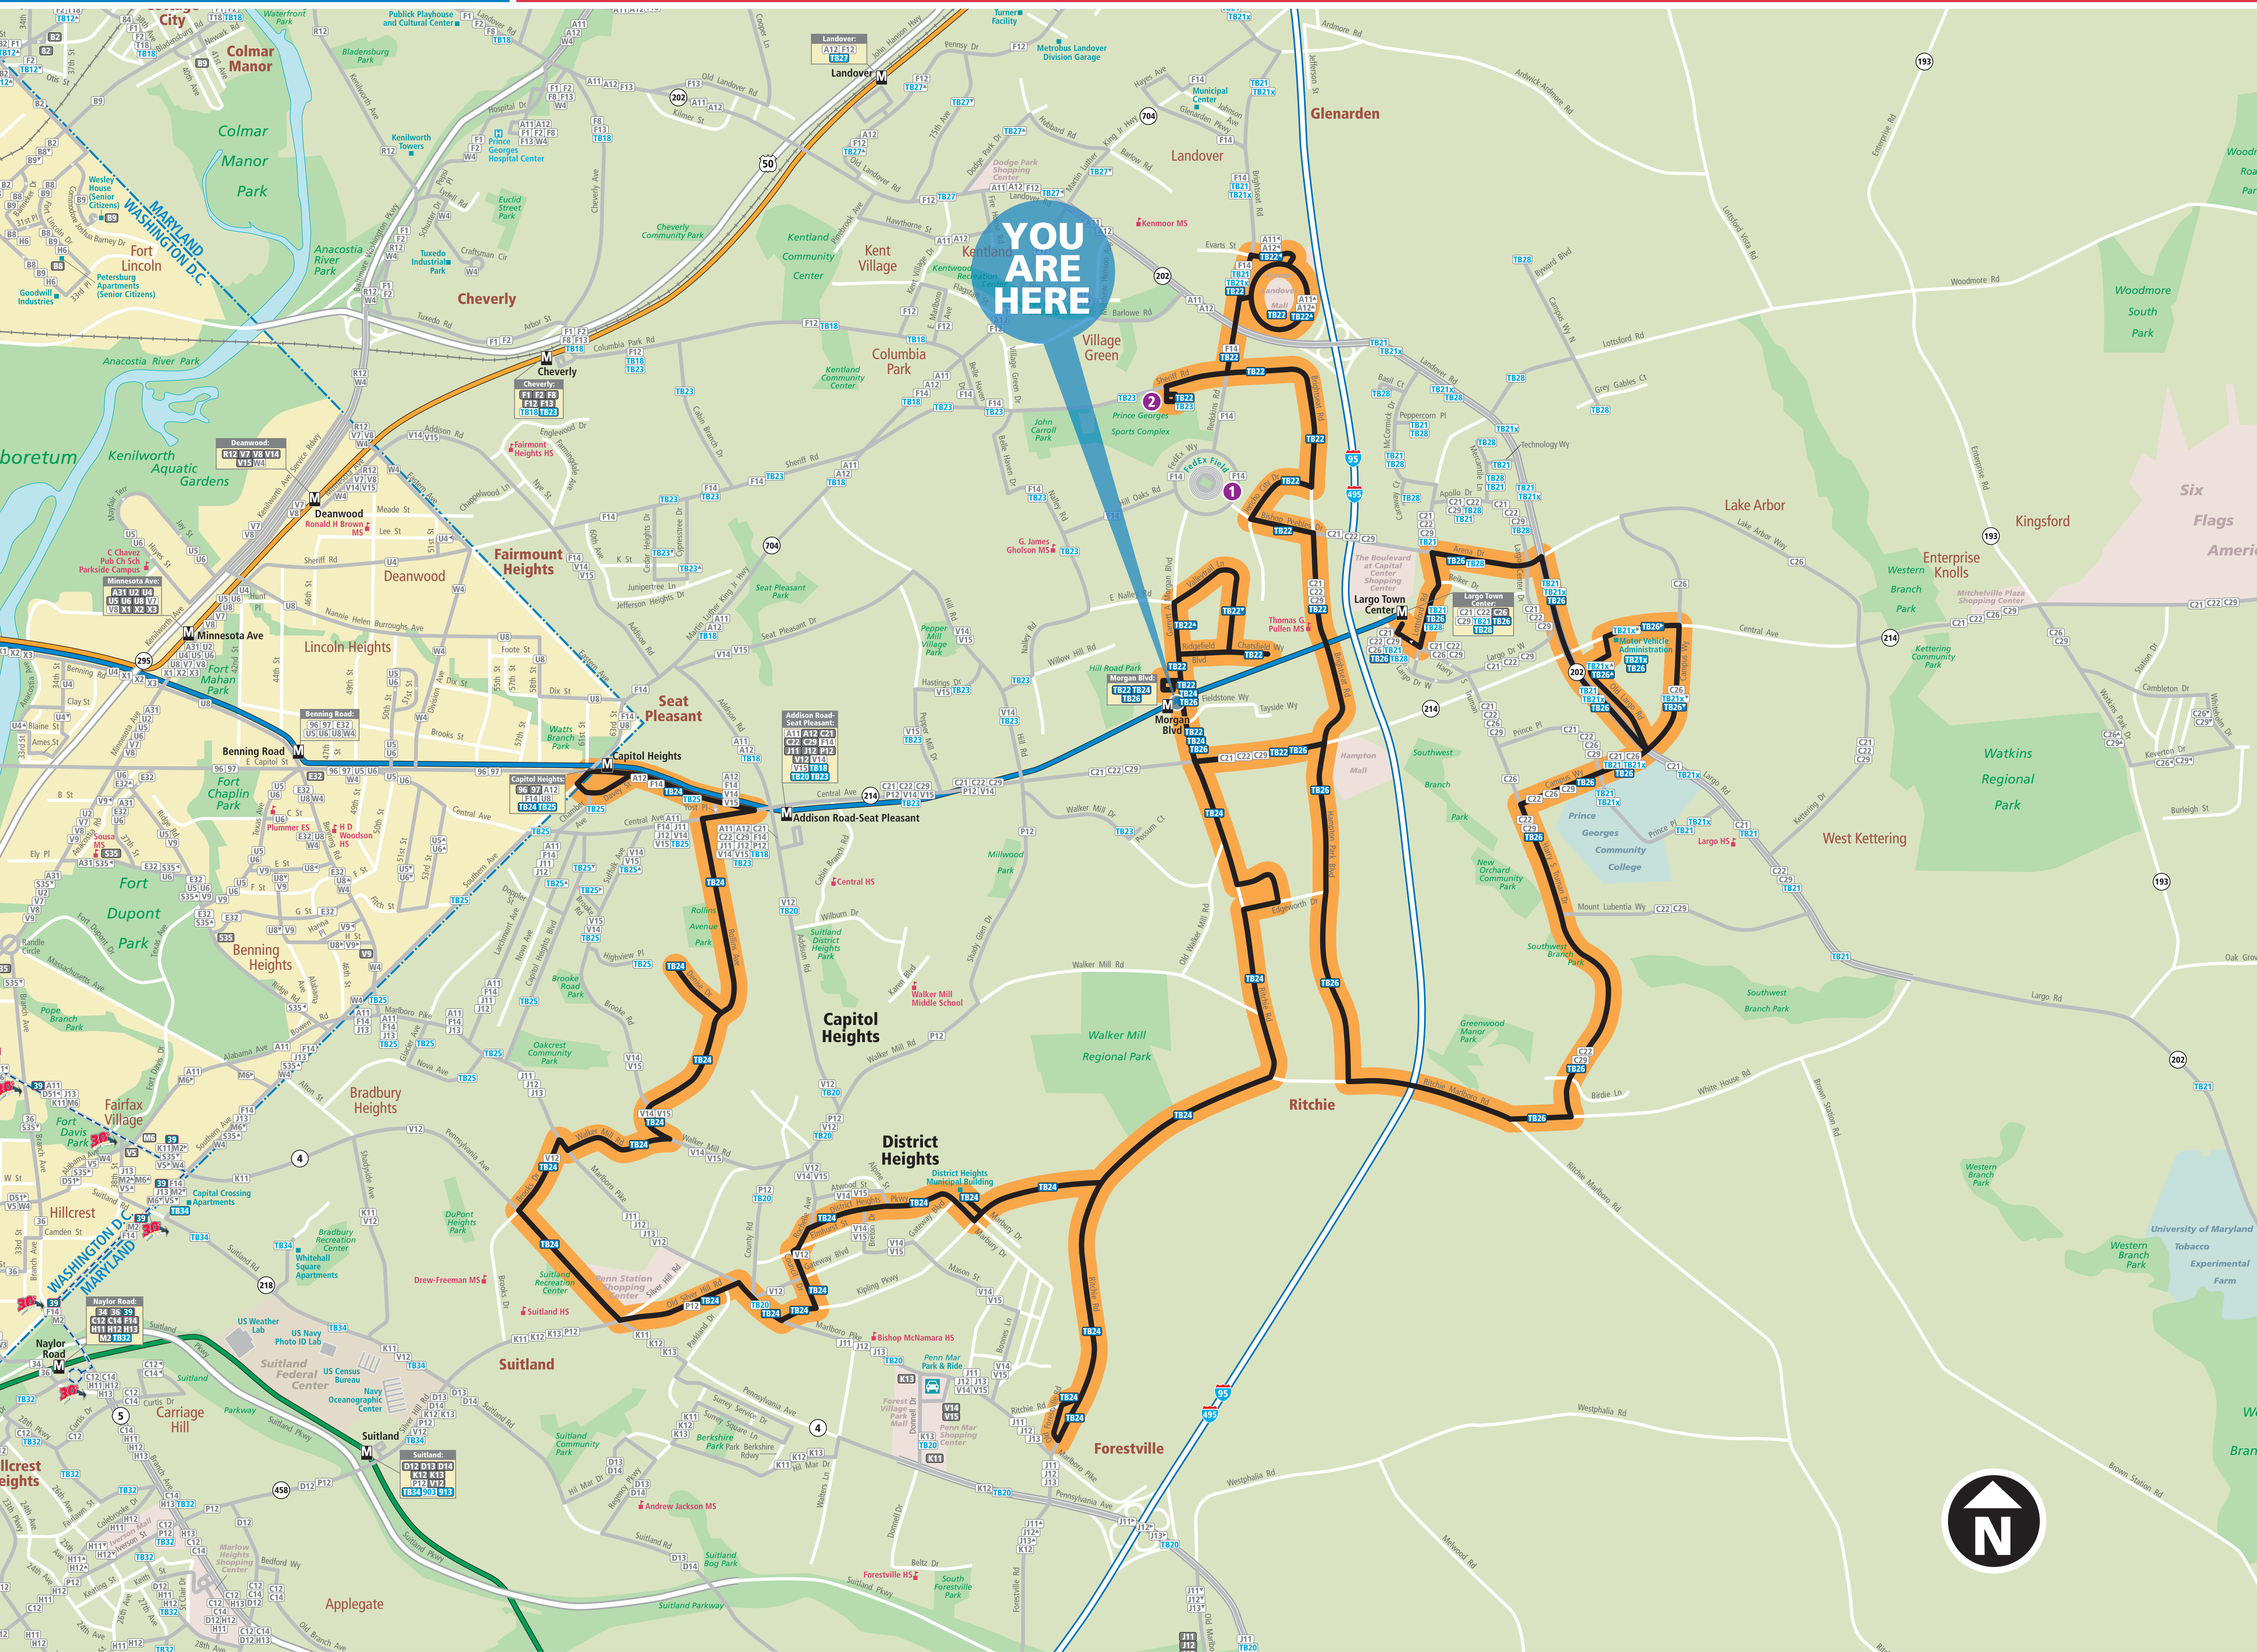

Bus Information From Morgan Boulevard Station

Morgan Boulevard Station map

Map Legend

How to use this map

Metrobus routes serving this station
 Metrobus routes NOT serving this station
 Other operator routes serving this station
 Other operator routes NOT serving this station

Route terminals - Metrobus, Other Operator
 Route operates in direction shown
 All routes operate in direction shown
 Metrobus 30s, Metro Extra and Metrobus Express Limited Stop Service route and stop
 Other destinations accessible by bus from this station (see panel, if applicable)
 Metrorail - Blue, Green, Orange, Red, Yellow Lines and Station
 Yellow Line service operates between Mt Vernon Sq/7th St Convention Center and Fort Totten stations except weekdays 5:00-9:30 AM and 3:00-7:00 PM

LA Line and Station
ART41 Antrak Station
ART161 MARC Station
ART161 VRE Station
ART161 Greyhound Bus Station
ART161 School
ART161 Point of Interest
ART161 Hospital/Medical Center
ART161 Park & Ride Lot
ART161 Government/Military Facility
ART161 Airport
ART161 Major Shopping Center
ART161 University
ART161 Interstate/Highway

Subject to change without notice. Esta información puede cambiar.

Other destinations accessible by bus

- FedEx Field**
From the north exit, turn right on the sidewalk to Garrett A. Morgan Blvd. Turn left on Garrett A. Morgan Blvd walk for approximately three-quarters of a mile to the Field.
- Prince George's County Sports & Learning Complex**
From Bus Bay E, take The Bus route 22 to the Complex.