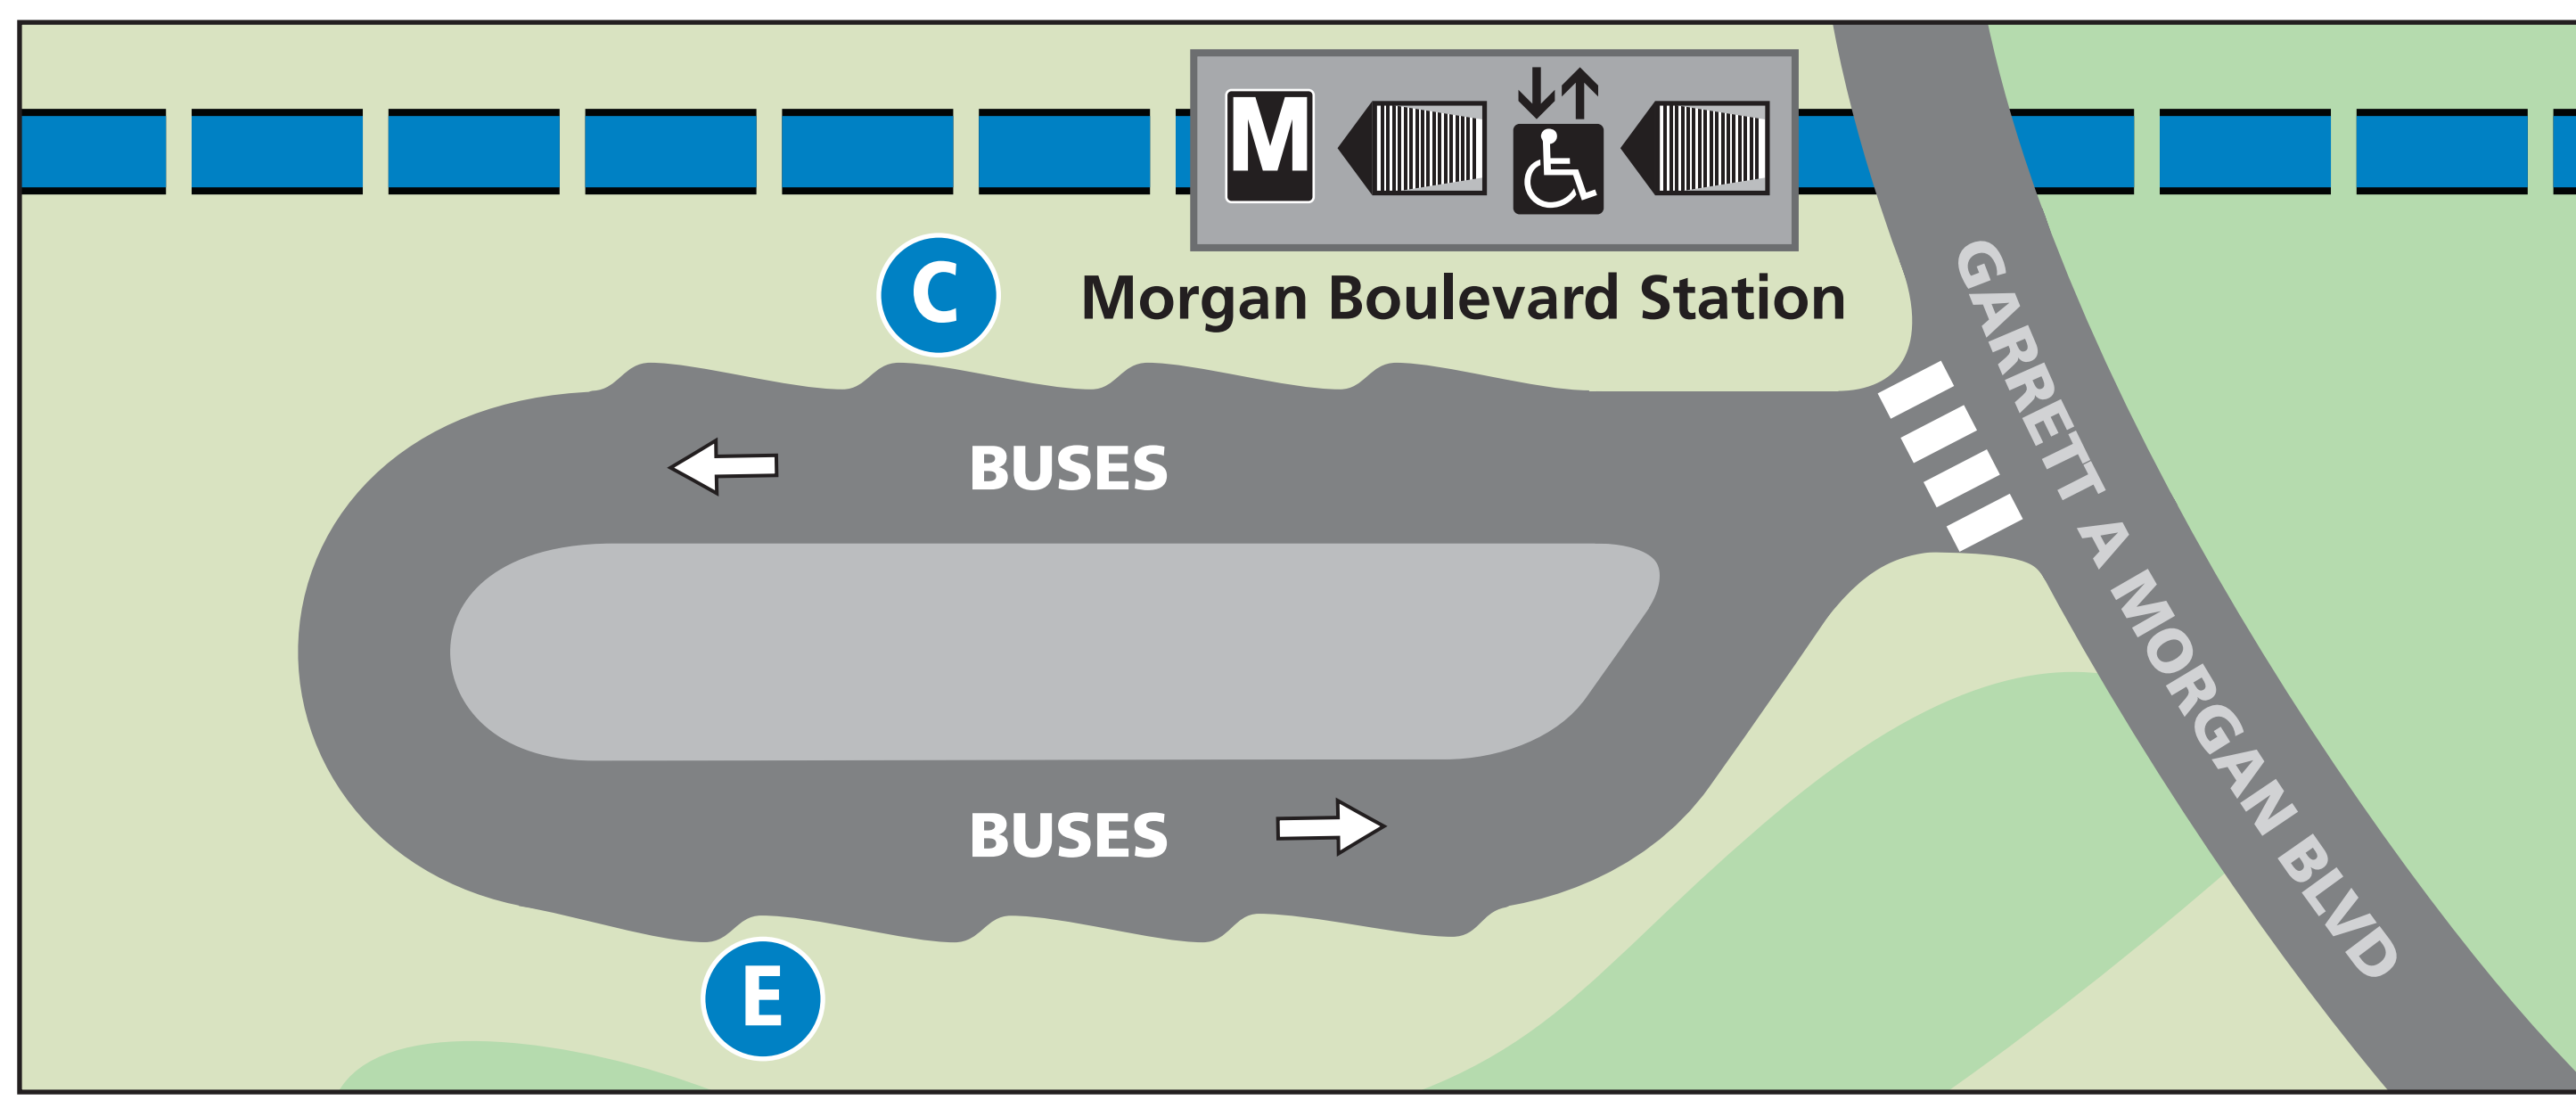

Morgan Boulevard Station map

Metrobus routes serving this station
Metrobus routes NOT serving this station
Other operator routes serving this station
Other operator routes NOT serving this station

Route terminals - Metrobus, Other Operator
Route operates in direction shown
All routes operate in direction shown
Metrobus 30s, Metro Extra and Metrobus Express Limited Stop Service route and stop
Other destinations accessible by bus from this station (see panel, if applicable)
Metrorail - Blue, Green, Orange, Red, Yellow Lines and Station
Yellow Line service operates between Mt Vernon Sq/7th St Convention Center and Fort Totten stations except weekdays 5:00-9:30 AM and 3:00-7:00 PM

LA Line and Station
ART41 Antrak Station
ART161 MARC Station
ART161 VRE Station
ART161 Greyhound Bus Station
ART161 School
ART161 Point of Interest
ART161 Hospital/Medical Center
ART161 Park & Ride Lot
ART161 Government/Military Facility
ART161 Airport
ART161 Major Shopping Center
ART161 University
ART161 Interstate/Highway

A Escalator showing direction as you step off the escalator
E Elevator
U Underground Metrorail section

1. The bus routes serving this station are shown as follows. Follow one of these to your destination. A transfer to another route may be required to complete your trip.
   Las rutas de autobús que sirven esta estación están mostradas como sigue. Siga una de estas hasta su destino. Una transferencia a otra ruta puede ser necesaria para terminar su viaje.
2. Consult the **Bus bay information from...** table for routing and schedule information about each route serving this station.
   Consulte la tabla **Autobuses de esta parada** para información sobre rutas y horarios de cada una de las rutas que sirven esta estación.
3. All Metrobus routes serving this station are shown as a black tile **LA**. All other operators serving this station are shown as a blue tile **ART.41**. The operator of this route can be identified using the operator code below the **Bus bay information from...** table e.g. ART Arlington Transit.
   Todas las rutas de Metrobus que sirven esta estación están marcadas con un cuadrado negro. Todos los demás servicios en esta estación están marcados con un rectángulo azul. El proveedor de servicio de esta ruta puede ser identificado usando el código del proveedor bajo la tabla de **Autobuses de esta parada** e.g. ART Arlington Transit.
4. See example below.
   Mira ejemplo de abajo.

Bus bay information from Morgan Boulevard Station

All frequencies in this table are shown in minutes; check schedules for full details.

Bus Bay	Take Route	DESTINATION	Serving	Operator Code	Monday to Friday			Saturday	Sunday	Fri/Sat
					AM Rush	Midday	PM Rush	Day	Day	Late Night
C	TB24	CAPITOL HEIGHTS M	District Heights, Capitol Heights	TB	30	30	30	--	--	--
	TB26	LARGO TOWN M CENTER	PG Community College, Moter Vehicle Administration	TB	40	40	40	--	--	--
E	TB22	LANDOVER MALL	Summerfield, PG Sports & Learning Complex	TB	40	40	40	--	--	--

Service runs less often in the early morning and late evening