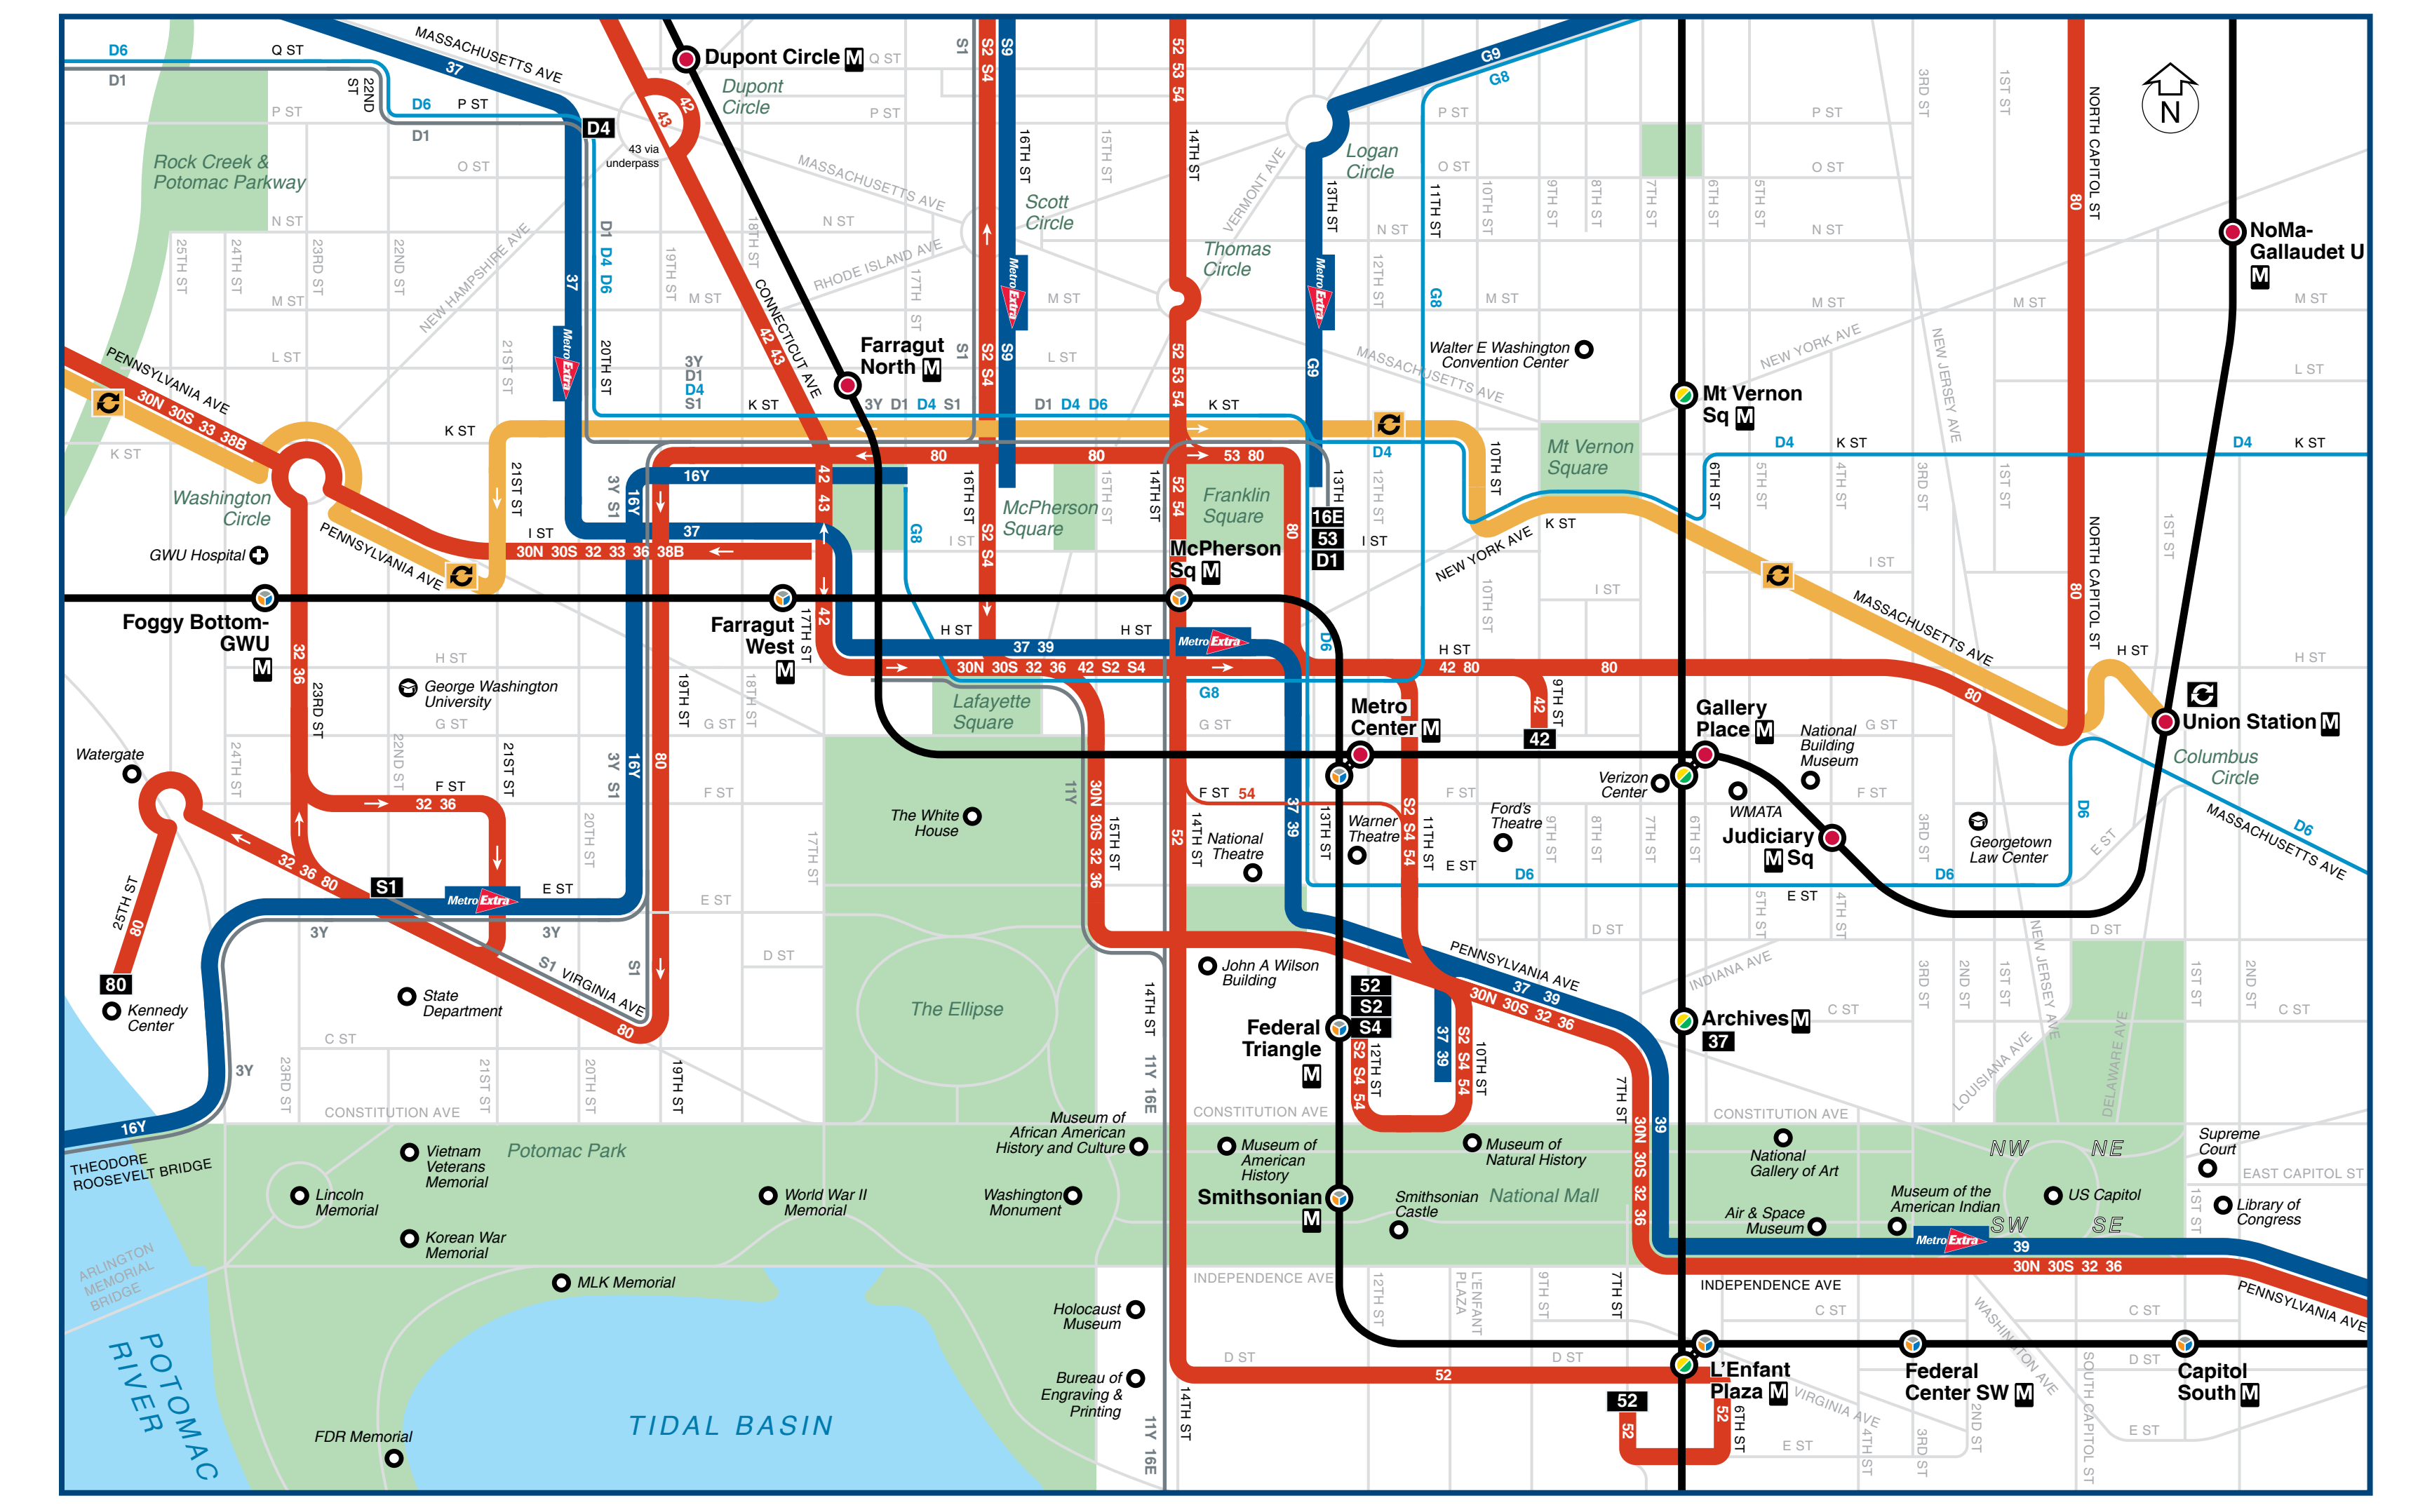

CENTRAL WASHINGTON DC

information wmata.com | 202-637-7000 | 202-638-3780
Para busETA y información general, llame al 202-637-7000 (TTY 202-638-3780) o visite wmata.com.

metroAlerts
Sign up today at wmata.com/MetroAlerts

Metro is accessible.
Metro es accesible.
메트로는 접속 가능합니다.