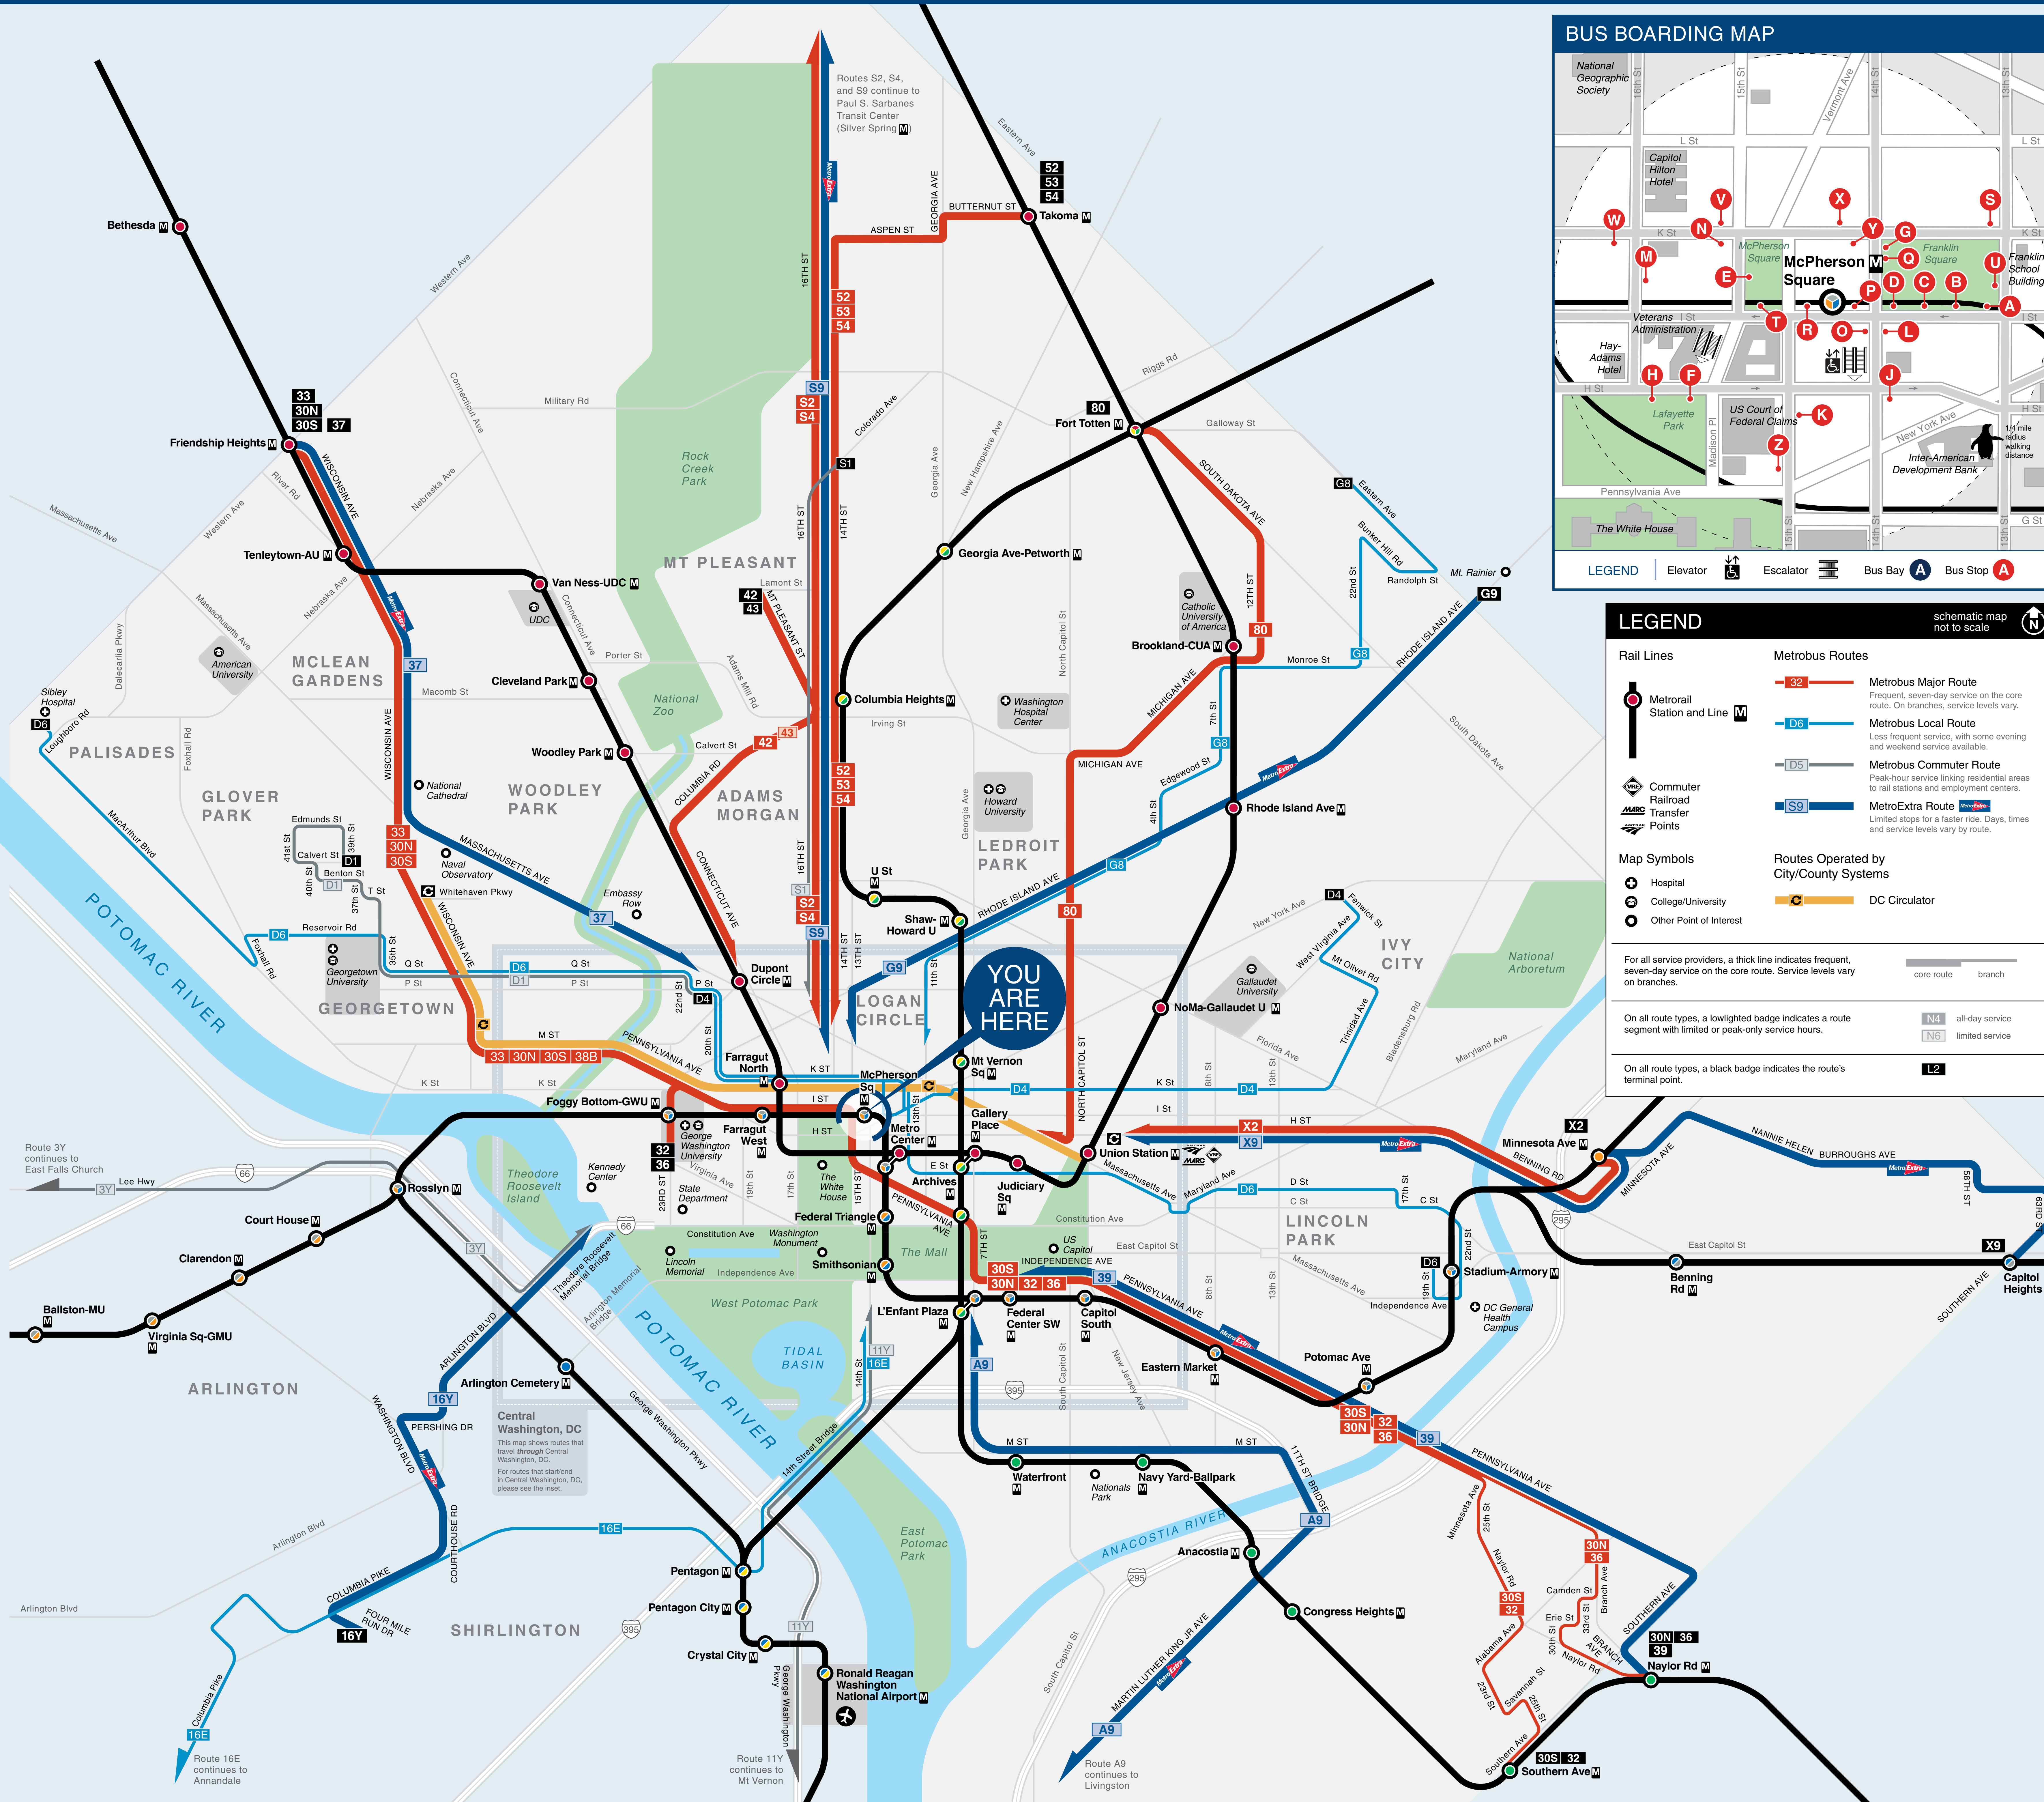

Bus Service from McPherson Square

LEGEND

Rail Lines

- Metrorail Station and Line
- Commuter Railroad Transfer Points
- Hospital
- College/University
- Other Point of Interest

Metrobus Routes

- Metrobus Major Route
- Metrobus Local Route
- Metrobus Commuter Route
- MetroExtra Route

Routes Operated by City/County Systems

- DC Circulator

Map Symbols

- Thick line: frequent, seven-day service
- Lightweight line: limited or peak-only service
- Black badge: route's terminal point

Service Levels

- all-day service
- limited service

schematic map not to scale

BUS SERVICE AND BOARDING LOCATIONS

ROUTE	DESTINATION	BOARD AT BUS STOP	MONDAY TO FRIDAY				SATURDAY		SUNDAY	
			AM RUSH	MIDDAY	PM RUSH	EVENING	DAY	EVENING	DAY	EVENING
METRO										
31	East Falls Church	A			25	2 trips				
111	Mount Vernon	B			30					
16E	Pentagon/Culmore	E			7-20	30		30-60	2 trips*	
16Y	Barcroft	V			7-20					
30N 30S 33	Friendship Heights	K	10-20	8-25	5-15	10-30	10-30	10-30	10-30	10-30
30N 36	Naylor Rd	N	8-20	10-20	5-15	10-30	8-30	8-30	8-40	8-40
30S 32	Southern Ave	S	15-25	20	10-15	10-30	15-30	15-30	20-40	20-40
32 36	Potomac Park	P								
33	Federal Triangle	F	10-20	30	30	30	30	30	30	30
37	Archives	A	15							
37	Friendship Heights	F			18-20					
39	Naylor Rd	N								
39	Potomac Park	P	15-20							
42	Mt Pleasant	M	9-10	12	9-10	10-12	10-12	10-12	15	15
42	Gallery Place	G	9-10	12	9-10	10-12	10-12	10-12	15	15
43	Mt Pleasant	M			9-10					
S2 S3 S4	Takoma	T	7-10	8-16	7-10	7-10	8-12	10	15	10
S2	L'Enfant Plaza	L	15-20	20	20	20-30	24	20-30	30	30-40
S4	Federal Triangle	F	15-20	20	20	20-30	24	20-30	30	30-40
80	Fort Totten	F	15	16	10	30	30	30	30	30
80	Kennedy Center	K	15-20	32	20	30	30	30	30	30
A9	Livingston	L								
D1	Glover Park	G			30					
D4	Dupont Circle	D	34							
D4	Ivy City	I	17	35	17-35	30-35	30	30	30	30
D6	Sibley Hospital	S	20	30	30-45	30-45	30	30	35	35
D6	Stadium-Armory	S	15-30	30	10-15	30-45	30	30	35	35
G8	Avondale	A	15-20	30	12	25-35	30	30	30	30
G9	Eastern Ave	E	15-20		15					
S2 S4	Federal Triangle	F	10	15	10	12	15	15	12	12
S2 S4	Paul S. Sarbanes Transit Ctr (Silver Spring)	S	10	15	10	12	15	15	12	12
S9	Paul S. Sarbanes Transit Ctr (Silver Spring)	S	9	20	5		20			
X2	Minnesota Ave	M	10-16	16	16	12-15	10-12	10-30	10-12	15-30
X9	Capitol Heights	C	15-20		16					
DC CIRCULATOR										
C	Woodley Park	W	10	10	10	10	10	10	10	10
C	Georgetown	G	10	10	10	10	10	10	10	10
C	Union Station	U	10	10	10	10	10	10	10	10
MTA COMMUTER BUS										
220	Annapolis/Truman	A			15-30					
240	Kent Island	K			20-45					
260	Kent Island/Davidsonville	K			30					
315	Columbia	C			20-30					
325	Columbia	C			30					
620	Waldorf	W			15-25					
640	Waldorf/Accokeyk	W			20					
650	La Plata/Waldorf/Accokeyk	W			20-30					
715	Charlotte Hall/Waldorf	C			15-20					
725	California/Charlotte Hall	C			30					
810	Pindell	P			30-40					
820	North Beach/Equestrian Center	N			10-20					
830	Sunderland/Dunkirk	S			12-20					
840	St. Leonard/Prince Frederick	S			15-25					
LCT-LOUDDOUN COUNTY TRANSIT										
LCT	Purcellville	P			5-30					
PRTC OMNIRIDE										
D	Dale City	D			10-30					
G	Gainesville	G			15-35					
L	Lake Ridge	L			10-35					
M	Manassas	M			20-35