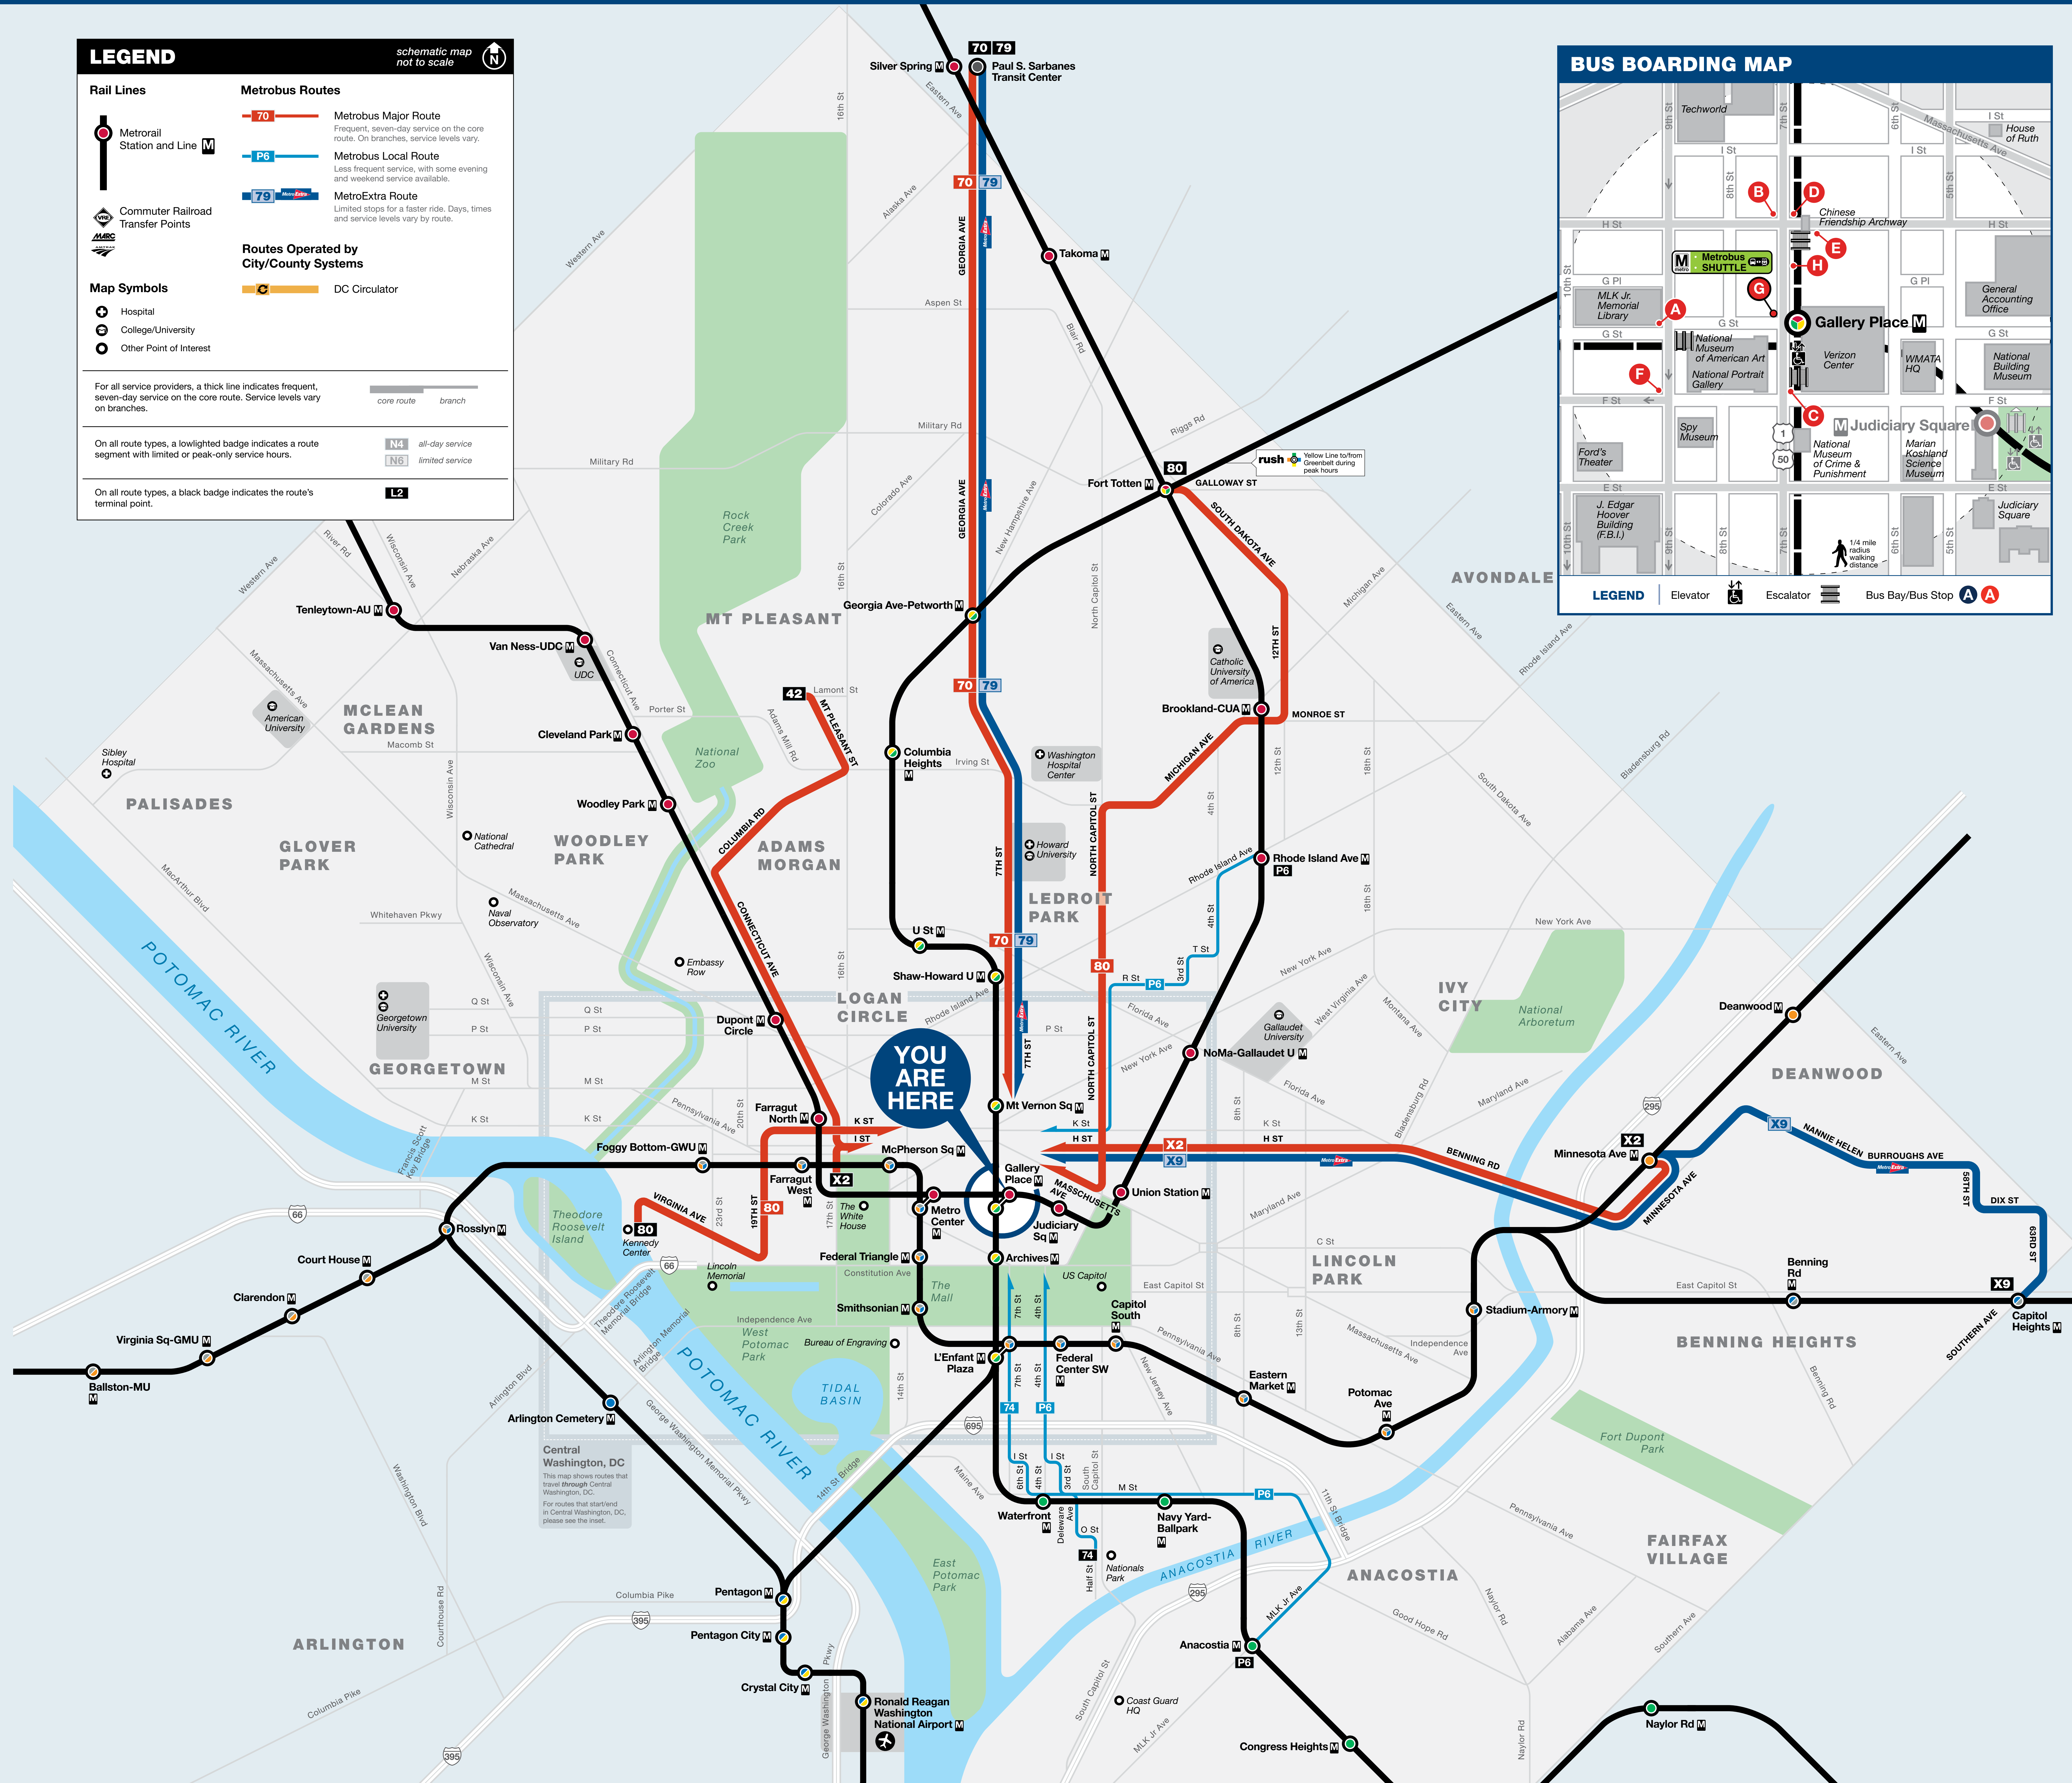

BUS BOARDING MAP

LEGEND

- Elevator
- Escalator
- Bus Bay/Bus Stop

BUS SERVICE AND BOARDING LOCATIONS

ROUTE	DESTINATION	BOARD AT BUS STOP	MONDAY TO FRIDAY				SATURDAY		SUNDAY	
			AM RUSH	MIDDAY	PM RUSH	EVENING	DAY	EVENING	DAY	EVENING
MOUNT PLEASANT LINE										
42	Mt Pleasant	A F	12-20	10-24	9-14	5-25	10-15	15-20	15-20	22
GEORGIA AVE-7TH ST LINE										
70	Paul S. Sarbanes Transit Center (Silver Spring M)	C H	12	12	12	12	15	15	15	15
70	Archives M	B G	12	12	12	12	15	15	15	15
CONVENTION CTR-SW WATERFRONT LINE										
74	Nationals Park	B G	12-18	20	15	24	20-24	20-24	20-24	20
GEORGIA AVE METROEXTRA										
79	Paul S. Sarbanes Transit Center (Silver Spring M)	H	10	12	8-10	--	15	--	15	--
NORTH CAPITOL ST LINE										
80	Fort Totten M	E	15	15	8-12	30	30	30	30	30
80	McPherson Sq M	D	15-20	30	20-24	--	--	--	--	--
80	Kennedy Center	D	15	30	20-30	20-30	26	30	30	30-35
ANACOSTIA-ECKINGTON LINE										
P6	Anacostia M	D	15-30	15-20	10-20	22-30	30	25-30	30-35	30-35
P6	Rhode Island Ave M	E	12-20	20	16-18	21-30	30	30	30	30-35
BENNING RD-H ST LINE										
X2	Minnesota Ave M	E	8	8	8	15	10-12	12-18	10-12	10-15
X2	Lafayette Square	D	8	8	8	15	10-12	12-18	10-12	10-15
BENNING RD-H ST METROEXTRA										
X9	Capitol Heights M	E	15-20	--	16	--	--	--	--	--

M Metrobus Shuttle **G** During track work and/or rail shutdown events, this bus stop will also be served by Metro shuttle buses.