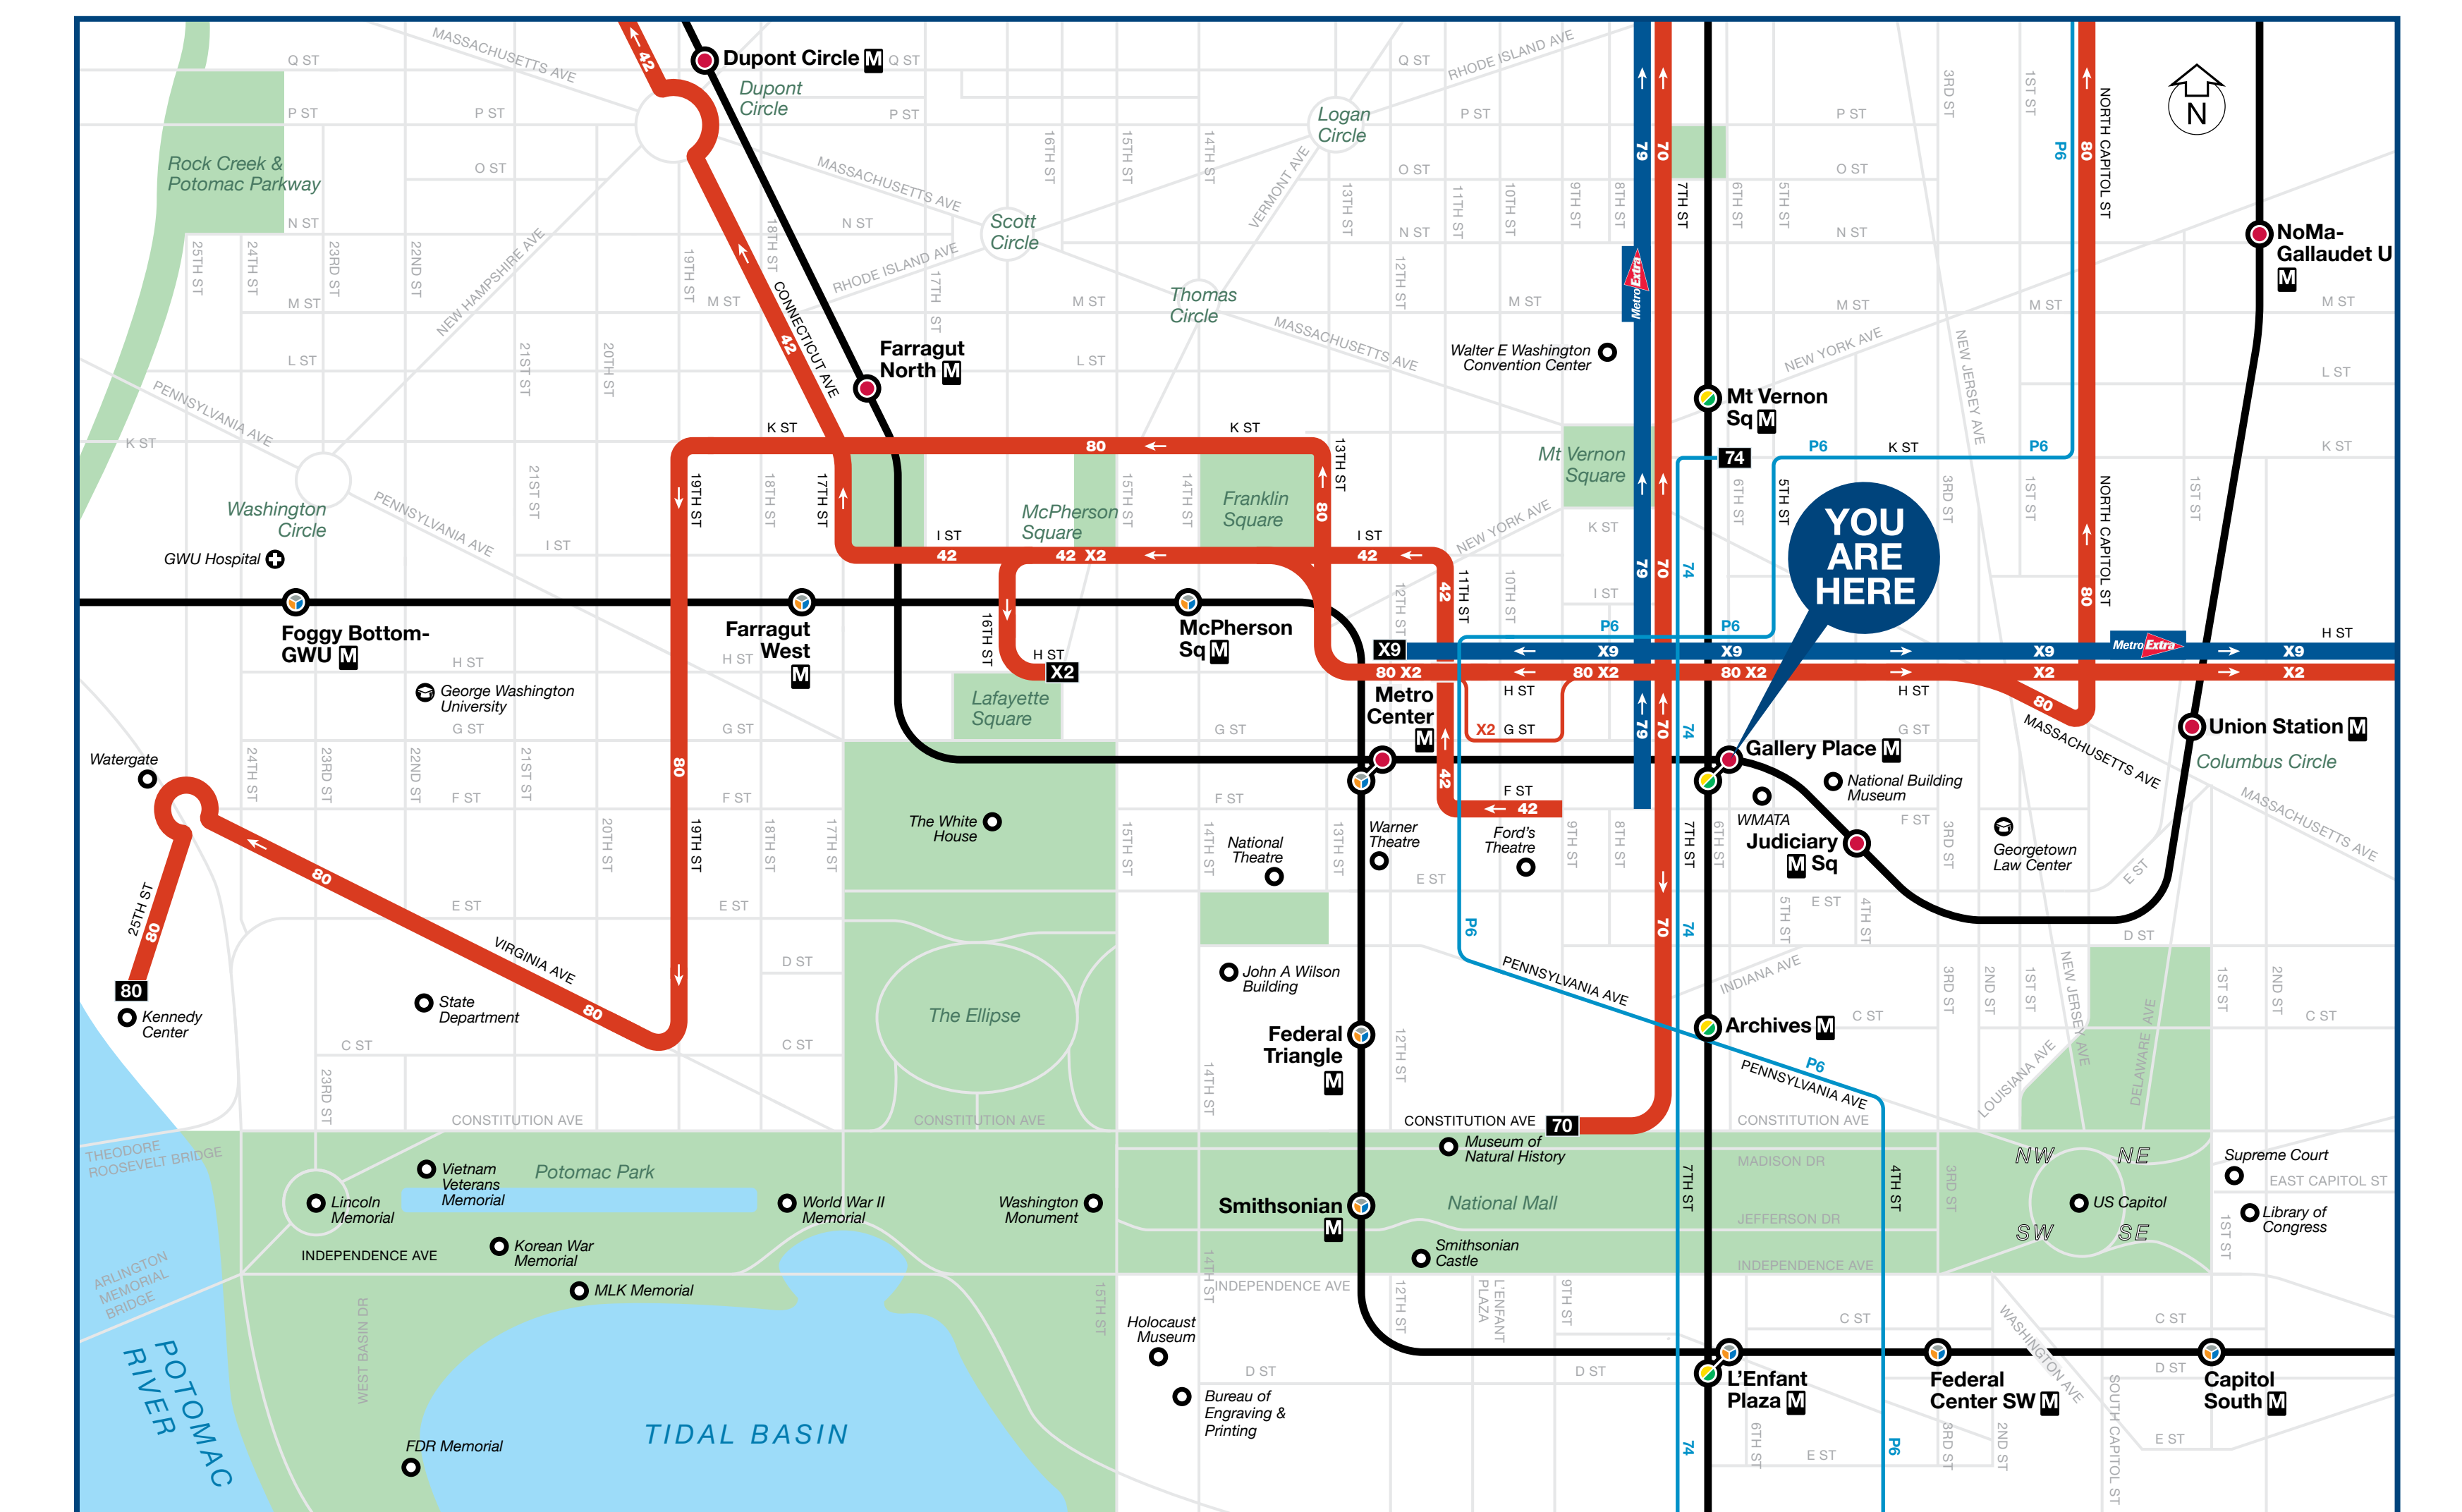

CENTRAL WASHINGTON DC

June 2016

information wmata.com | 202-637-7000 | 202-638-3780

busETA and General Inquiries

Para busETA y información general, llame al 202-637-7000 (TTY 202-638-3780) o visite wmata.com.

정보나 busETA 또는 기타 지원 관련 문의는 202-637-7000 (TTY 202-638-3780) 으로 전화하십시오. 스피어인 관련 문의는 7을 누르시고, 기타 언어 관련 문의는 88을 누른 후 5를 누르십시오. 또는 wmata.com 을 방문하십시오.

metroAlerts

Sign up today at wmata.com/MetroAlerts

Metro is accessible. Metro es accesible. 메트로는 접속 가능합니다.