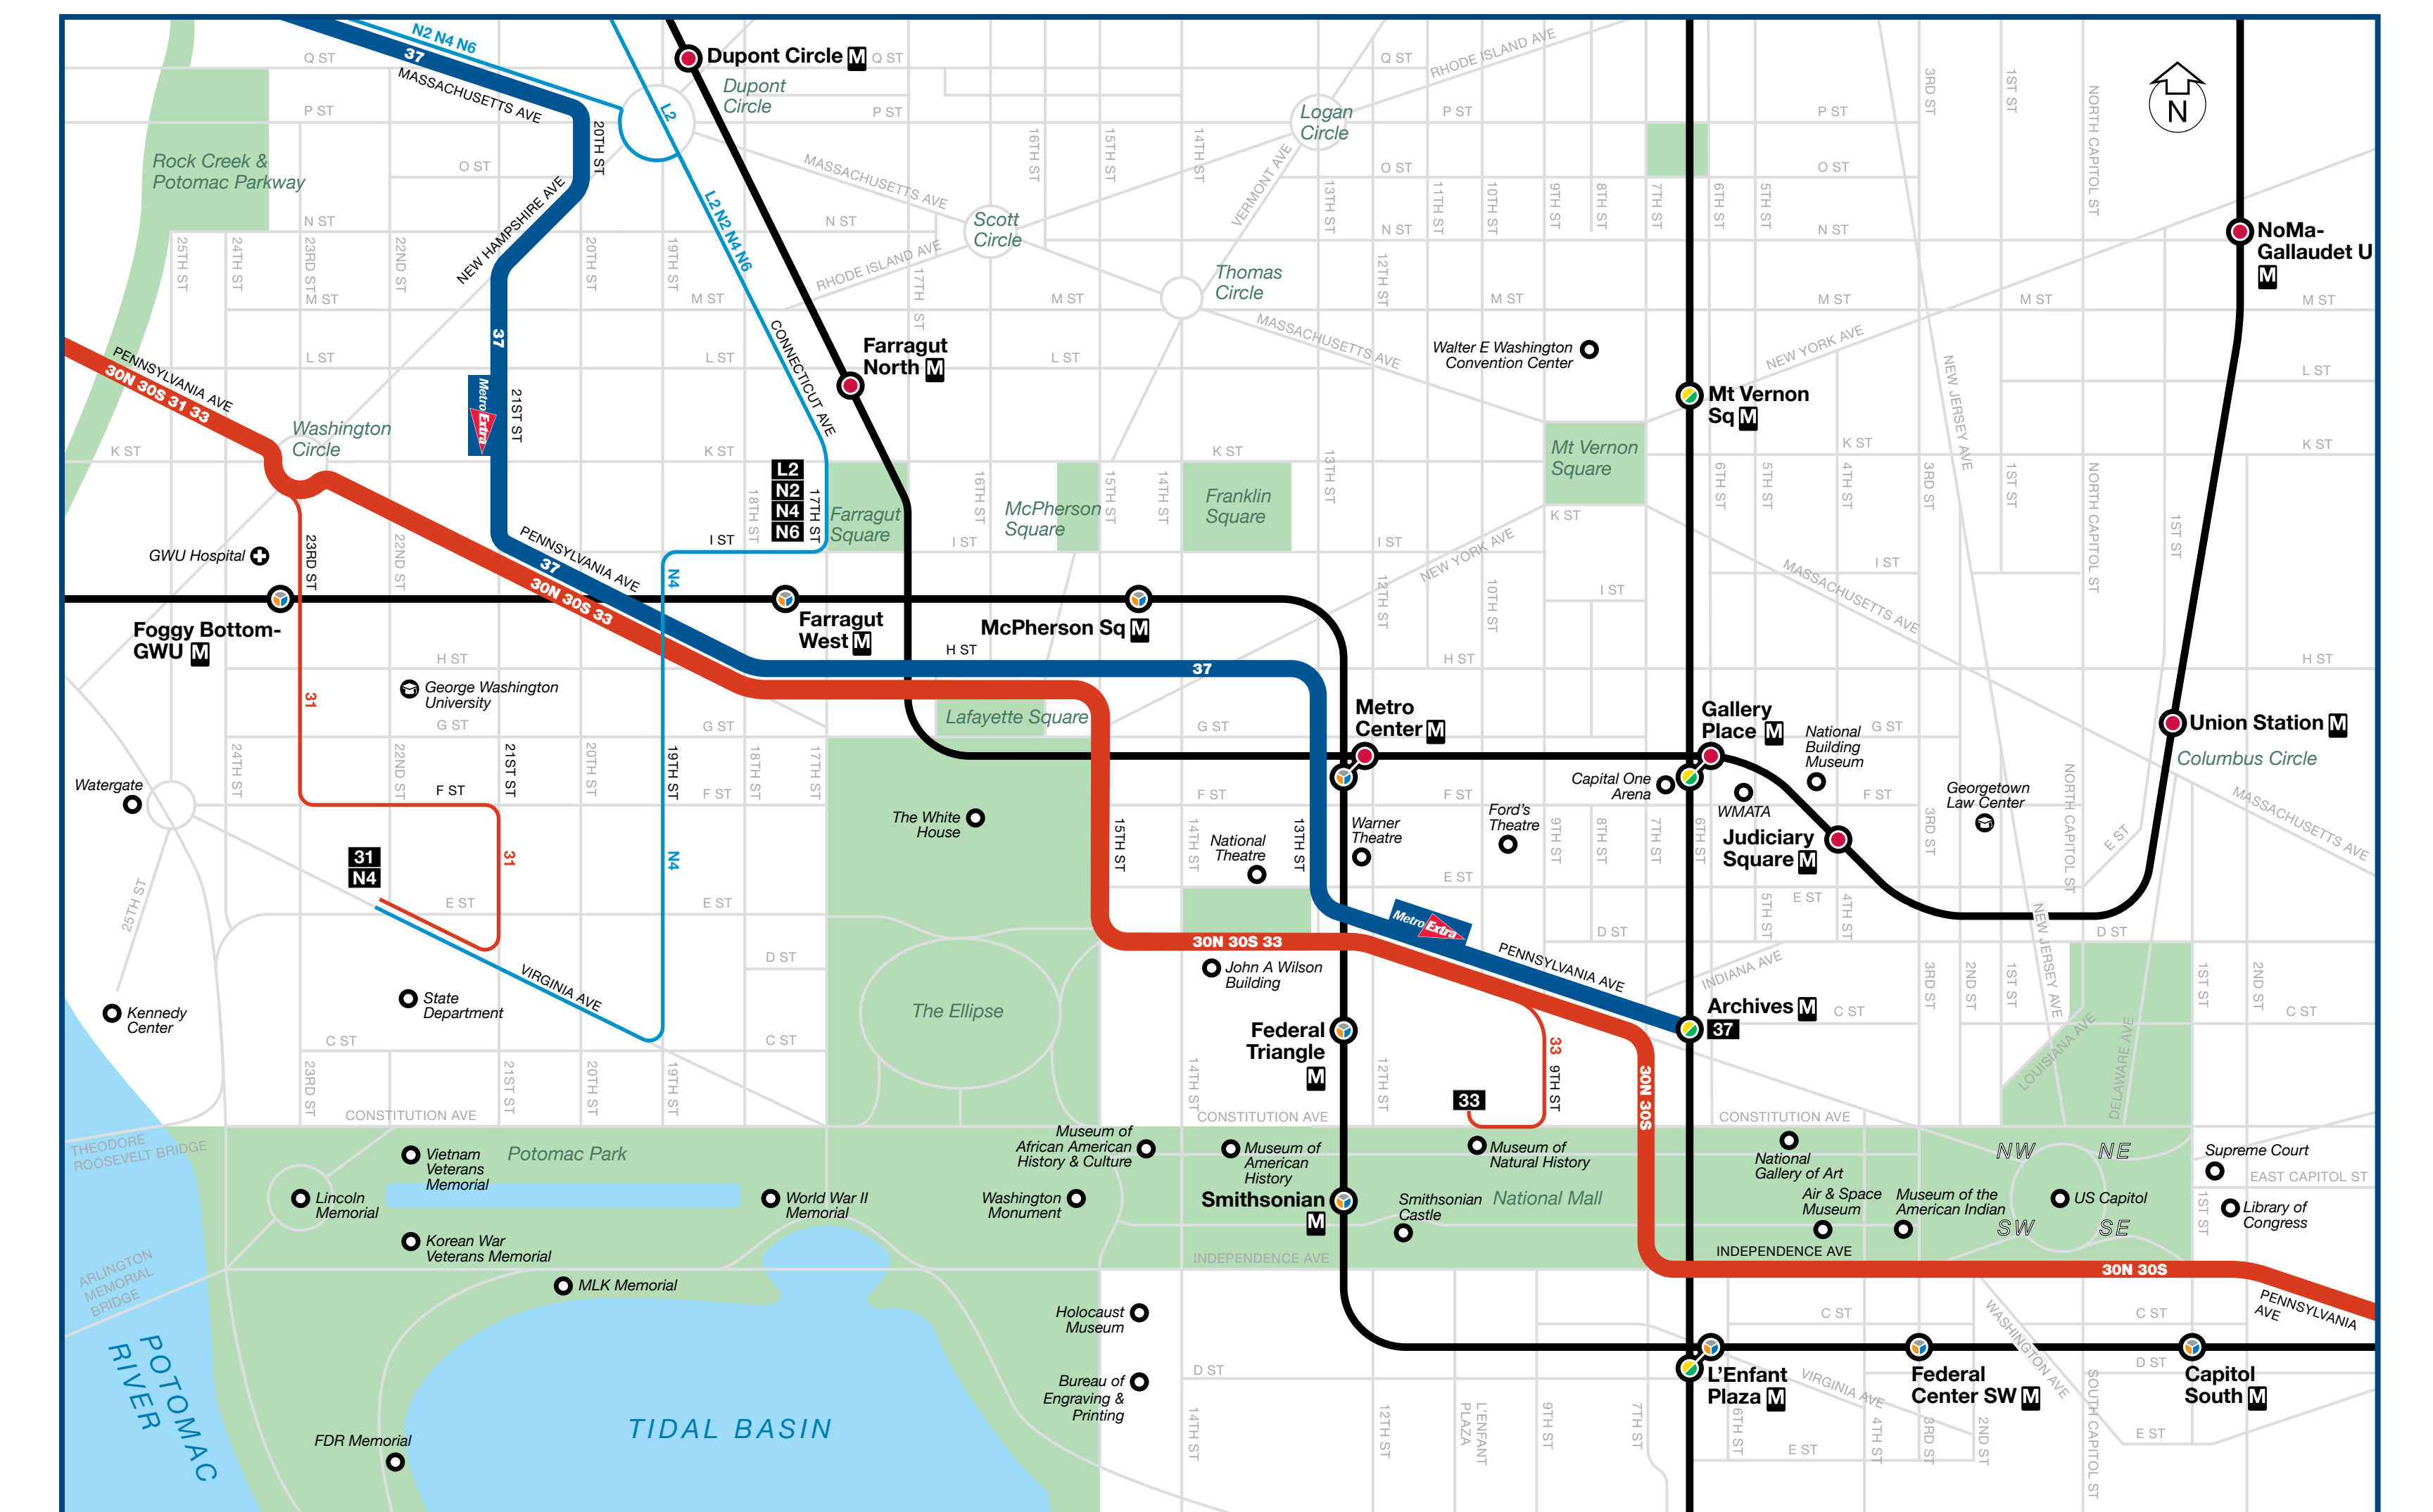

CENTRAL WASHINGTON DC

information wmata.com | 202-637-7000 | 202-638-3780

busETA and General Inquiries

Para busETA y información general, llame al 202-637-7000 (TTY 202-638-3780) o visite wmata.com.

정보나 busETA 또는 기타 지원 관련 문의는 202-637-7000 (TTY 202-638-3780) 으로 전화하십시오. 스페인어 문의는 T를 누르고, 기타 언어 관련 문의는 888을 누른 후 5를 누르십시오. 또는 wmata.com 을 방문하십시오.

metroAlerts

Sign up today at wmata.com/MetroAlerts

Metro is accessible. Metro es accesible. 메트로는 접근 가능합니다.