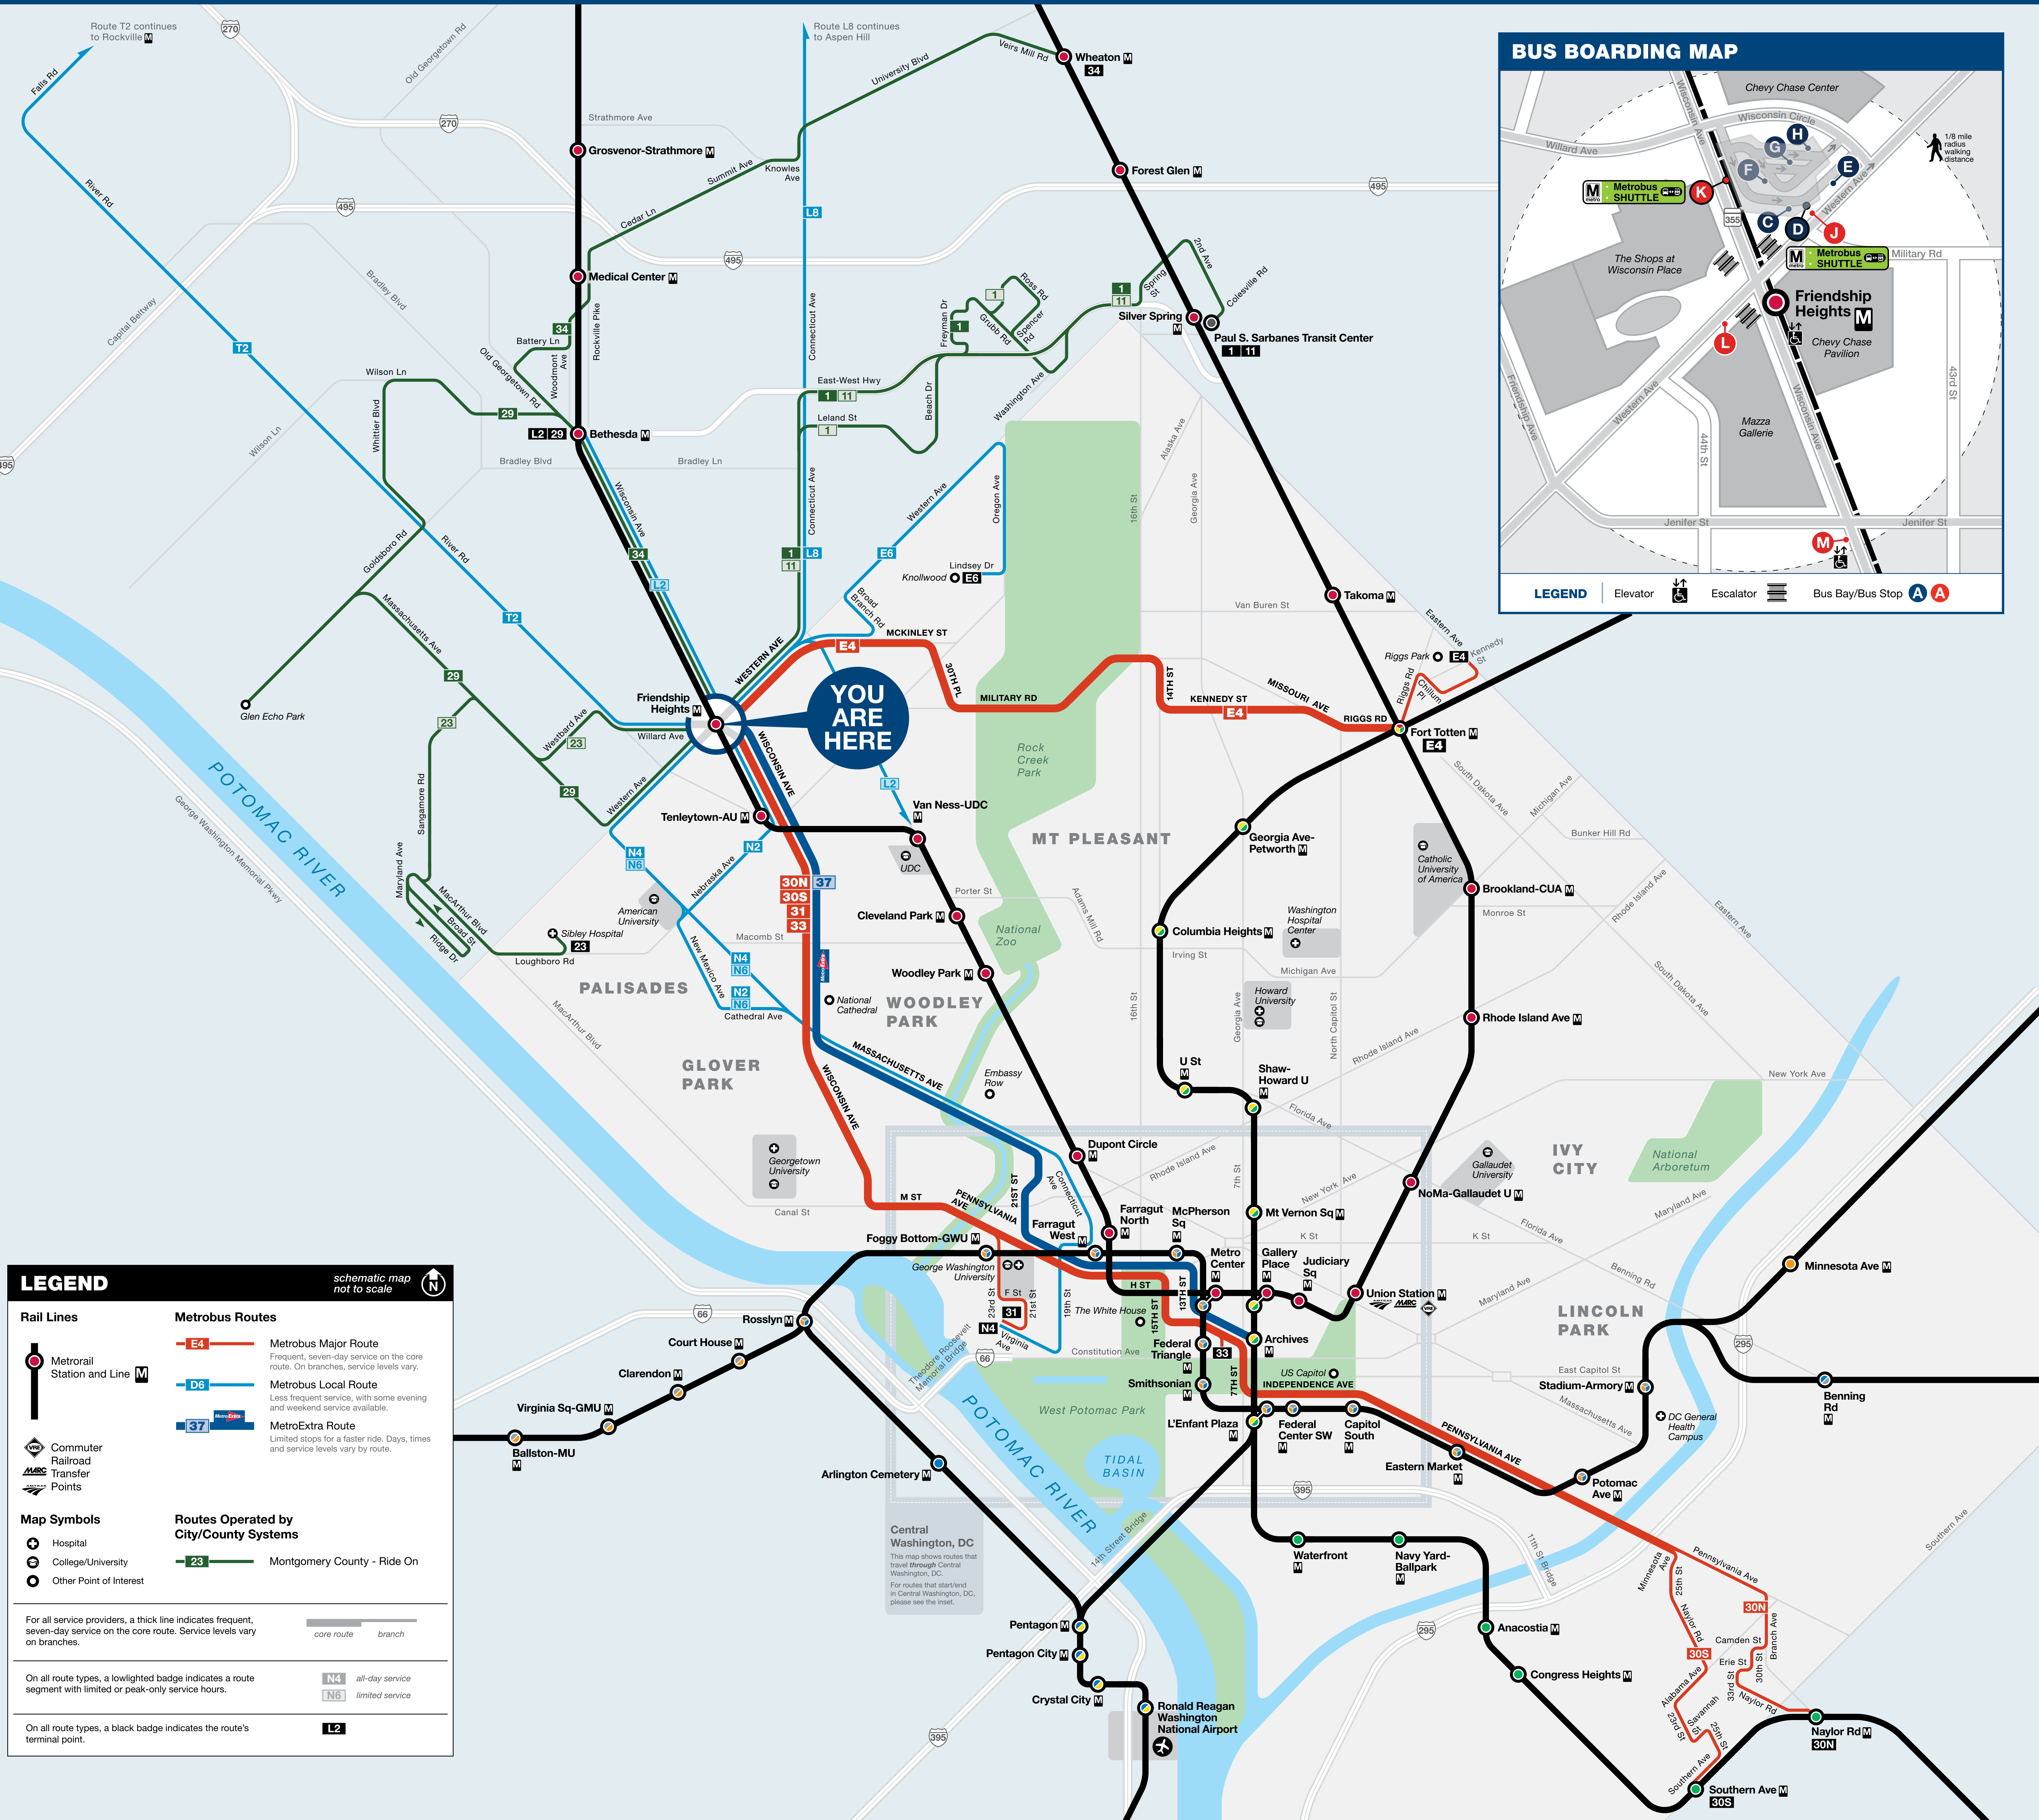

Bus Service from Friendship Heights

LEGEND

schematic map not to scale

Rail Lines

- Metro Station and Line
- Commuter Railroad
- Transfer Points

Map Symbols

- Hospital
- College/University
- Other Point of Interest

Metrobus Routes

- Metrobus Major Route
- Metrobus Local Route
- MetroExtra Route

Routes Operated by City/County Systems

- Montgomery County - Ride On

For all service providers, a thick line indicates frequent, seven-day service on the core route. Service levels vary on branches.

On all route types, a light badge indicates a route segment with limited or peak-only service hours.

On all route types, a black badge indicates the route's terminal point.