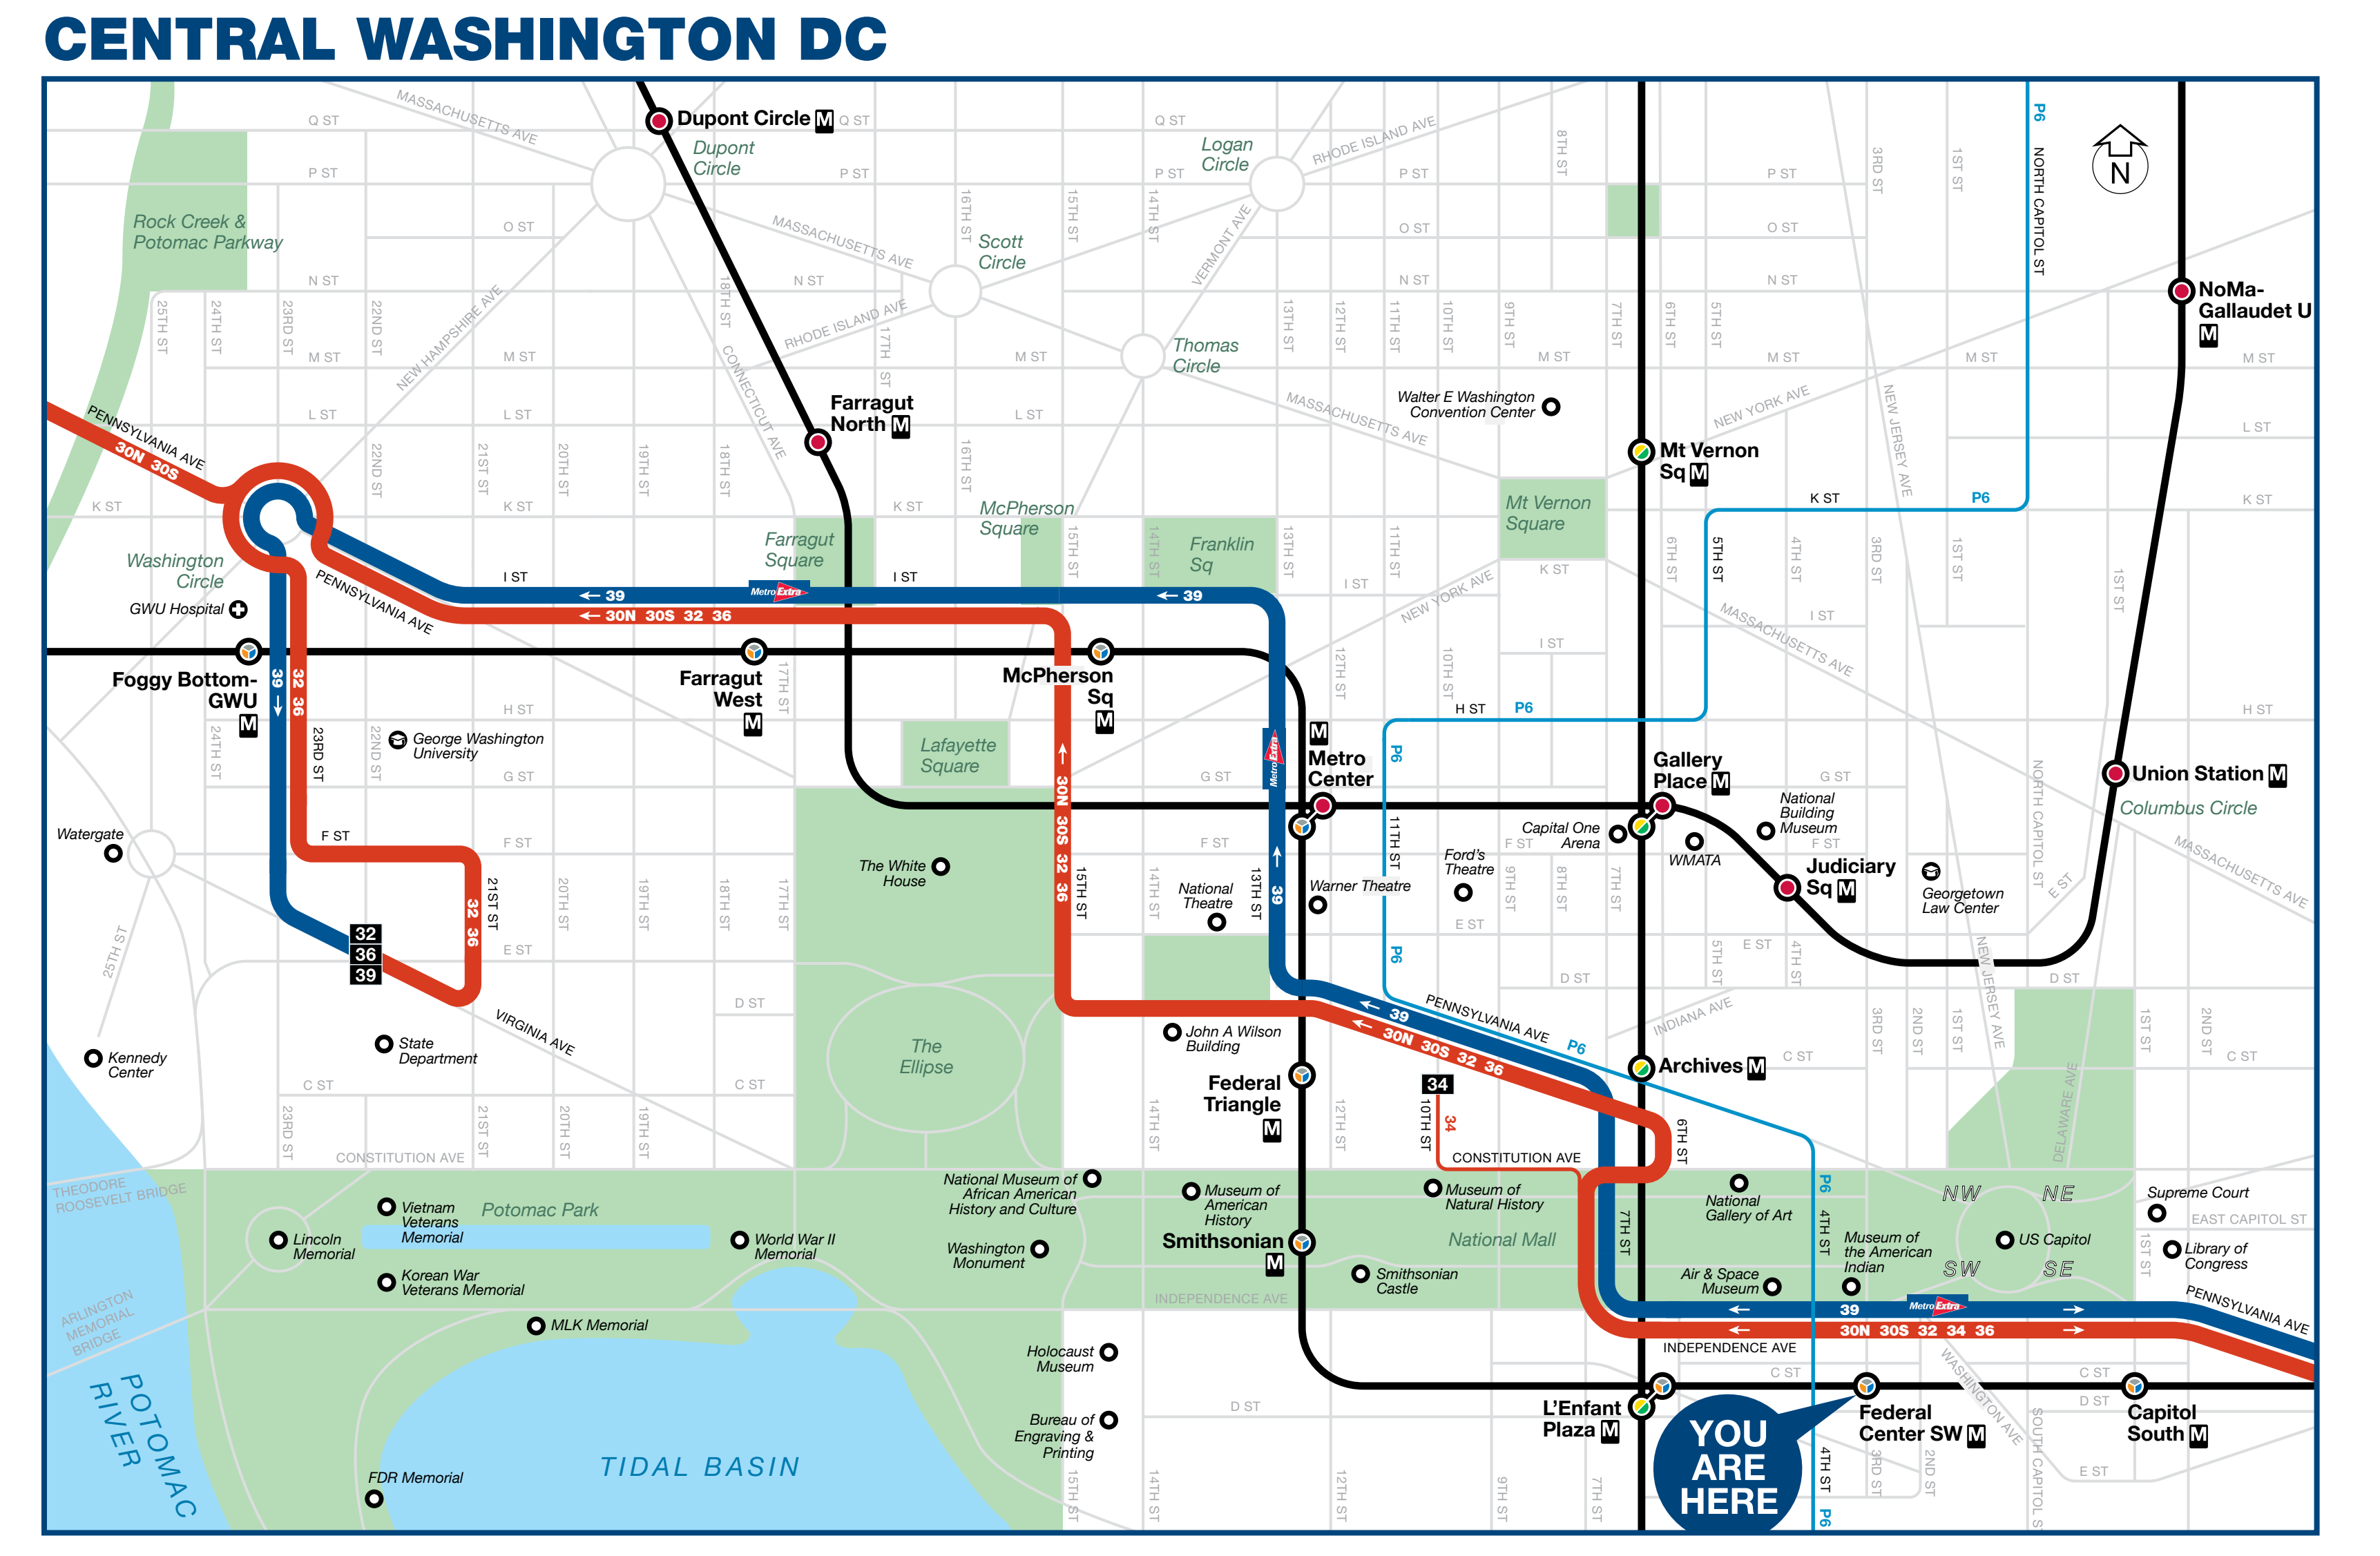

MTA COMMUTER BUS SHUTTLE (H, J, K, L)
During track work and/or rail shutdown events, this bus stop will also be served by Metro shuttle buses.

NOTE: The lettered red discs in the table and on the boarding map identify bus stops near this station. The letters ARE NOT displayed at the actual bus stops.