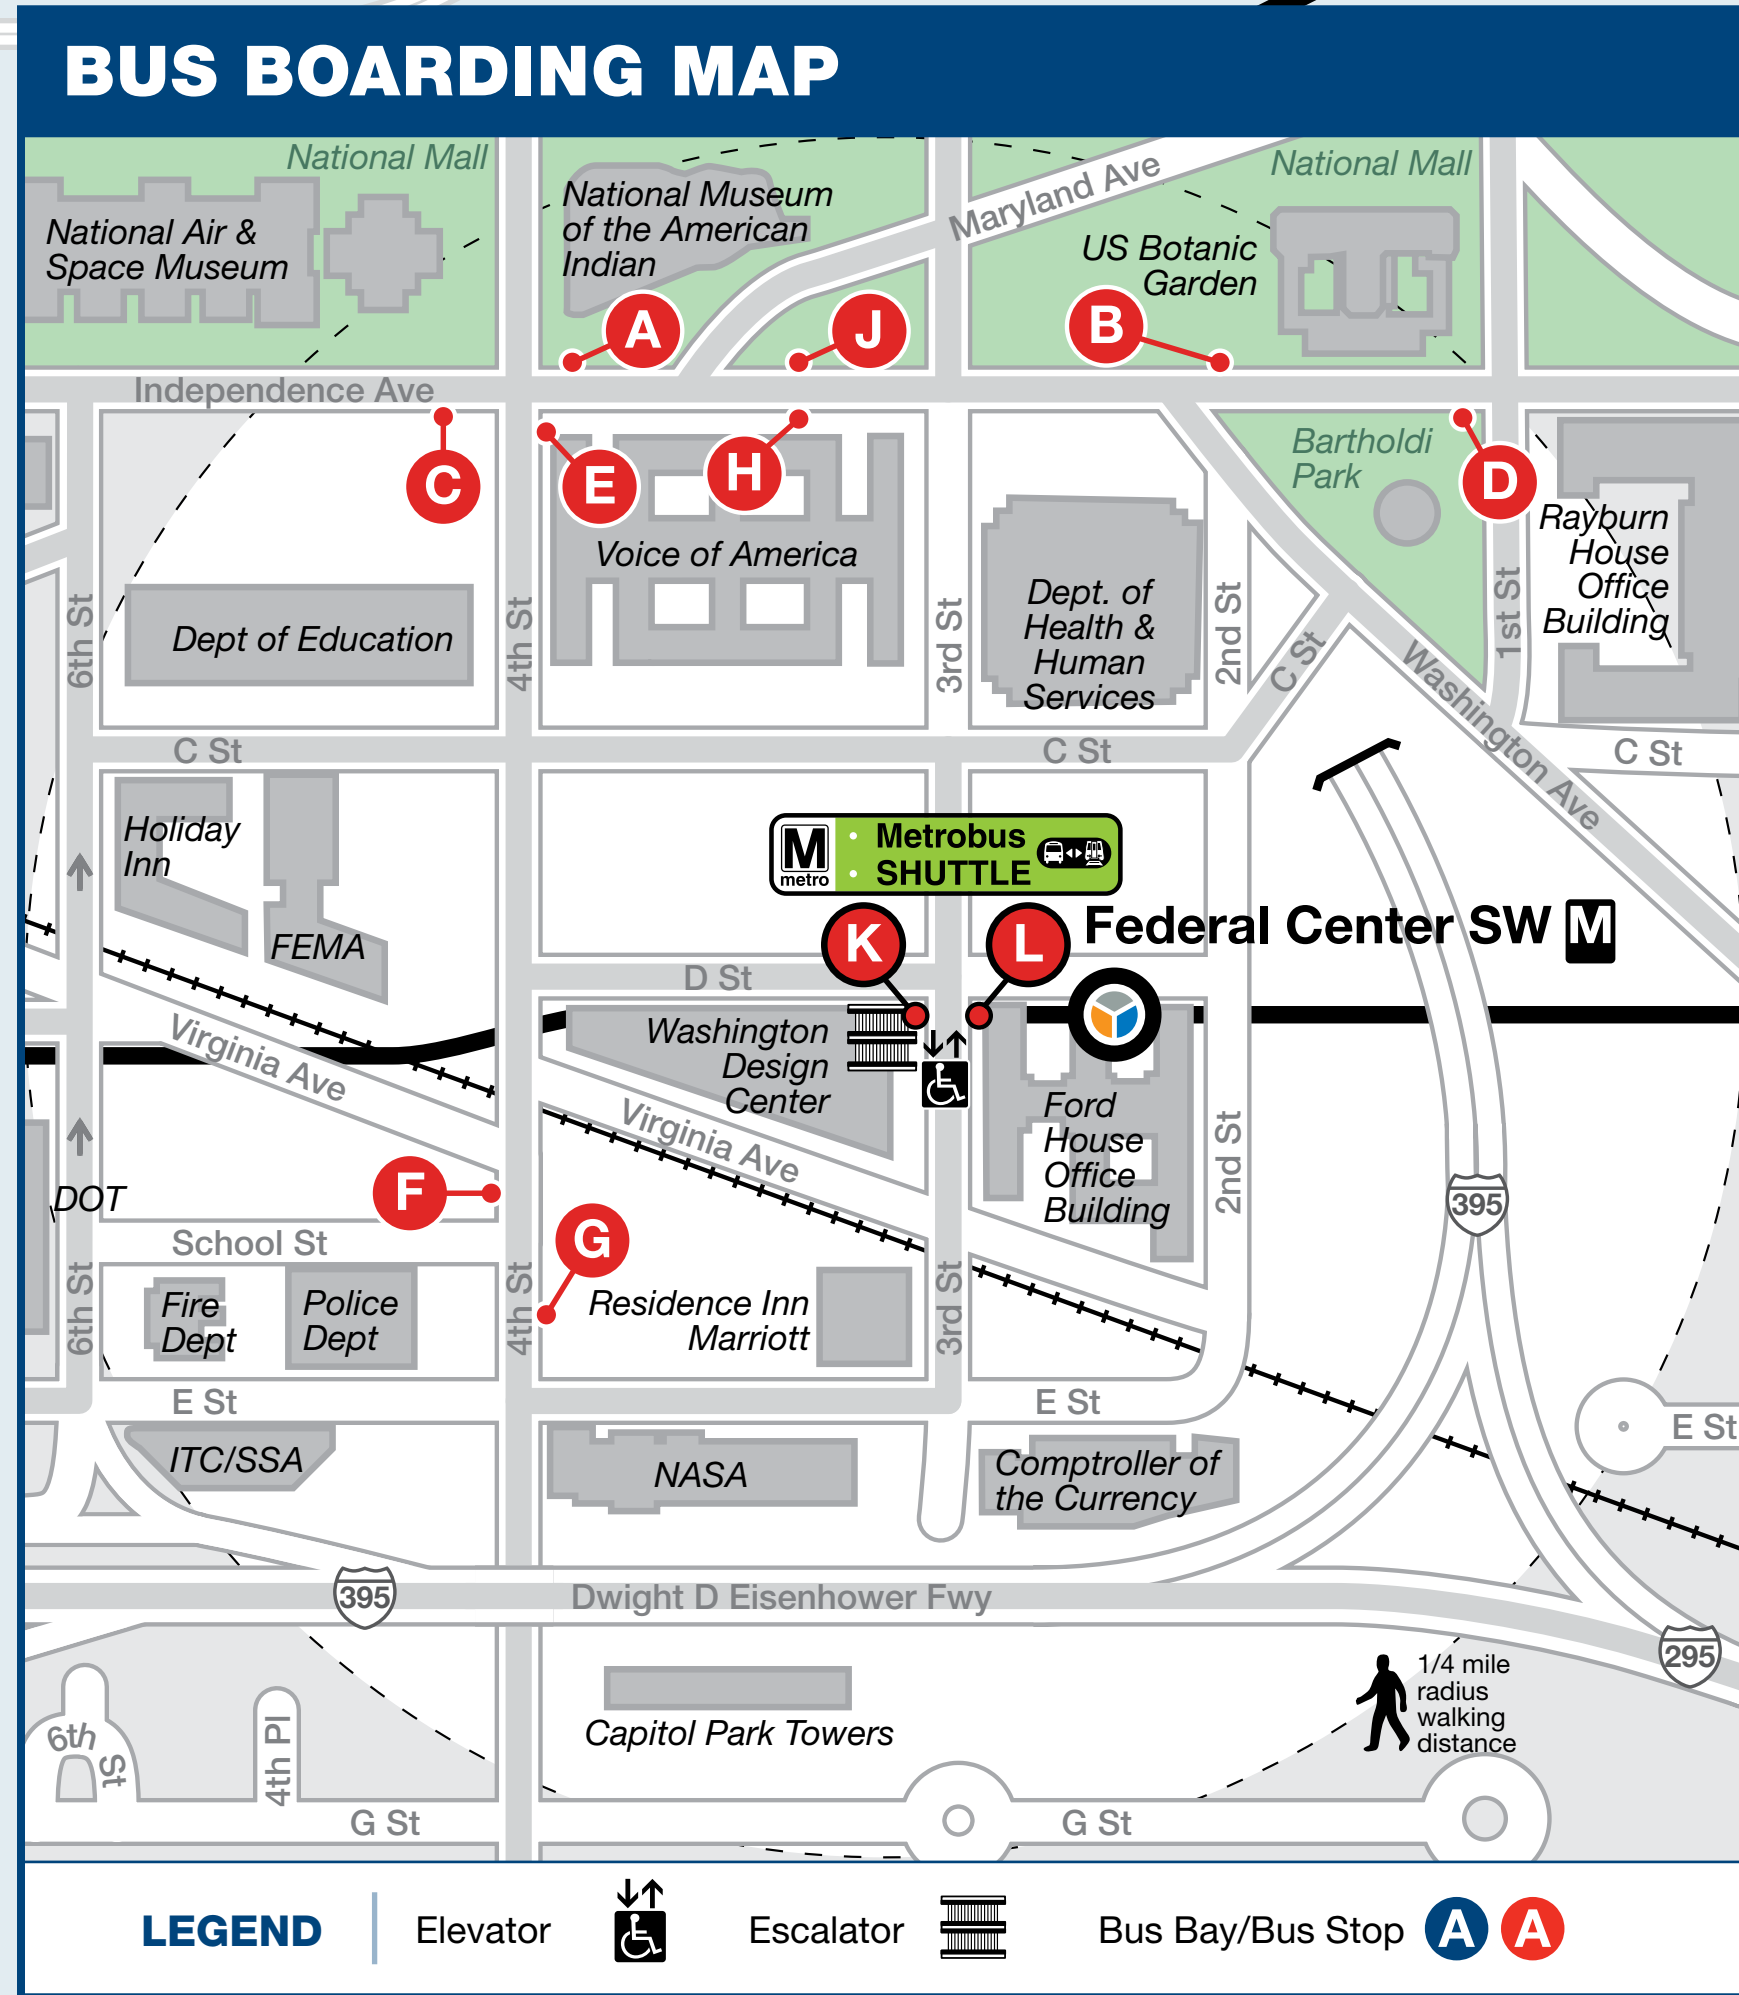

Bus Service from Federal Center SW