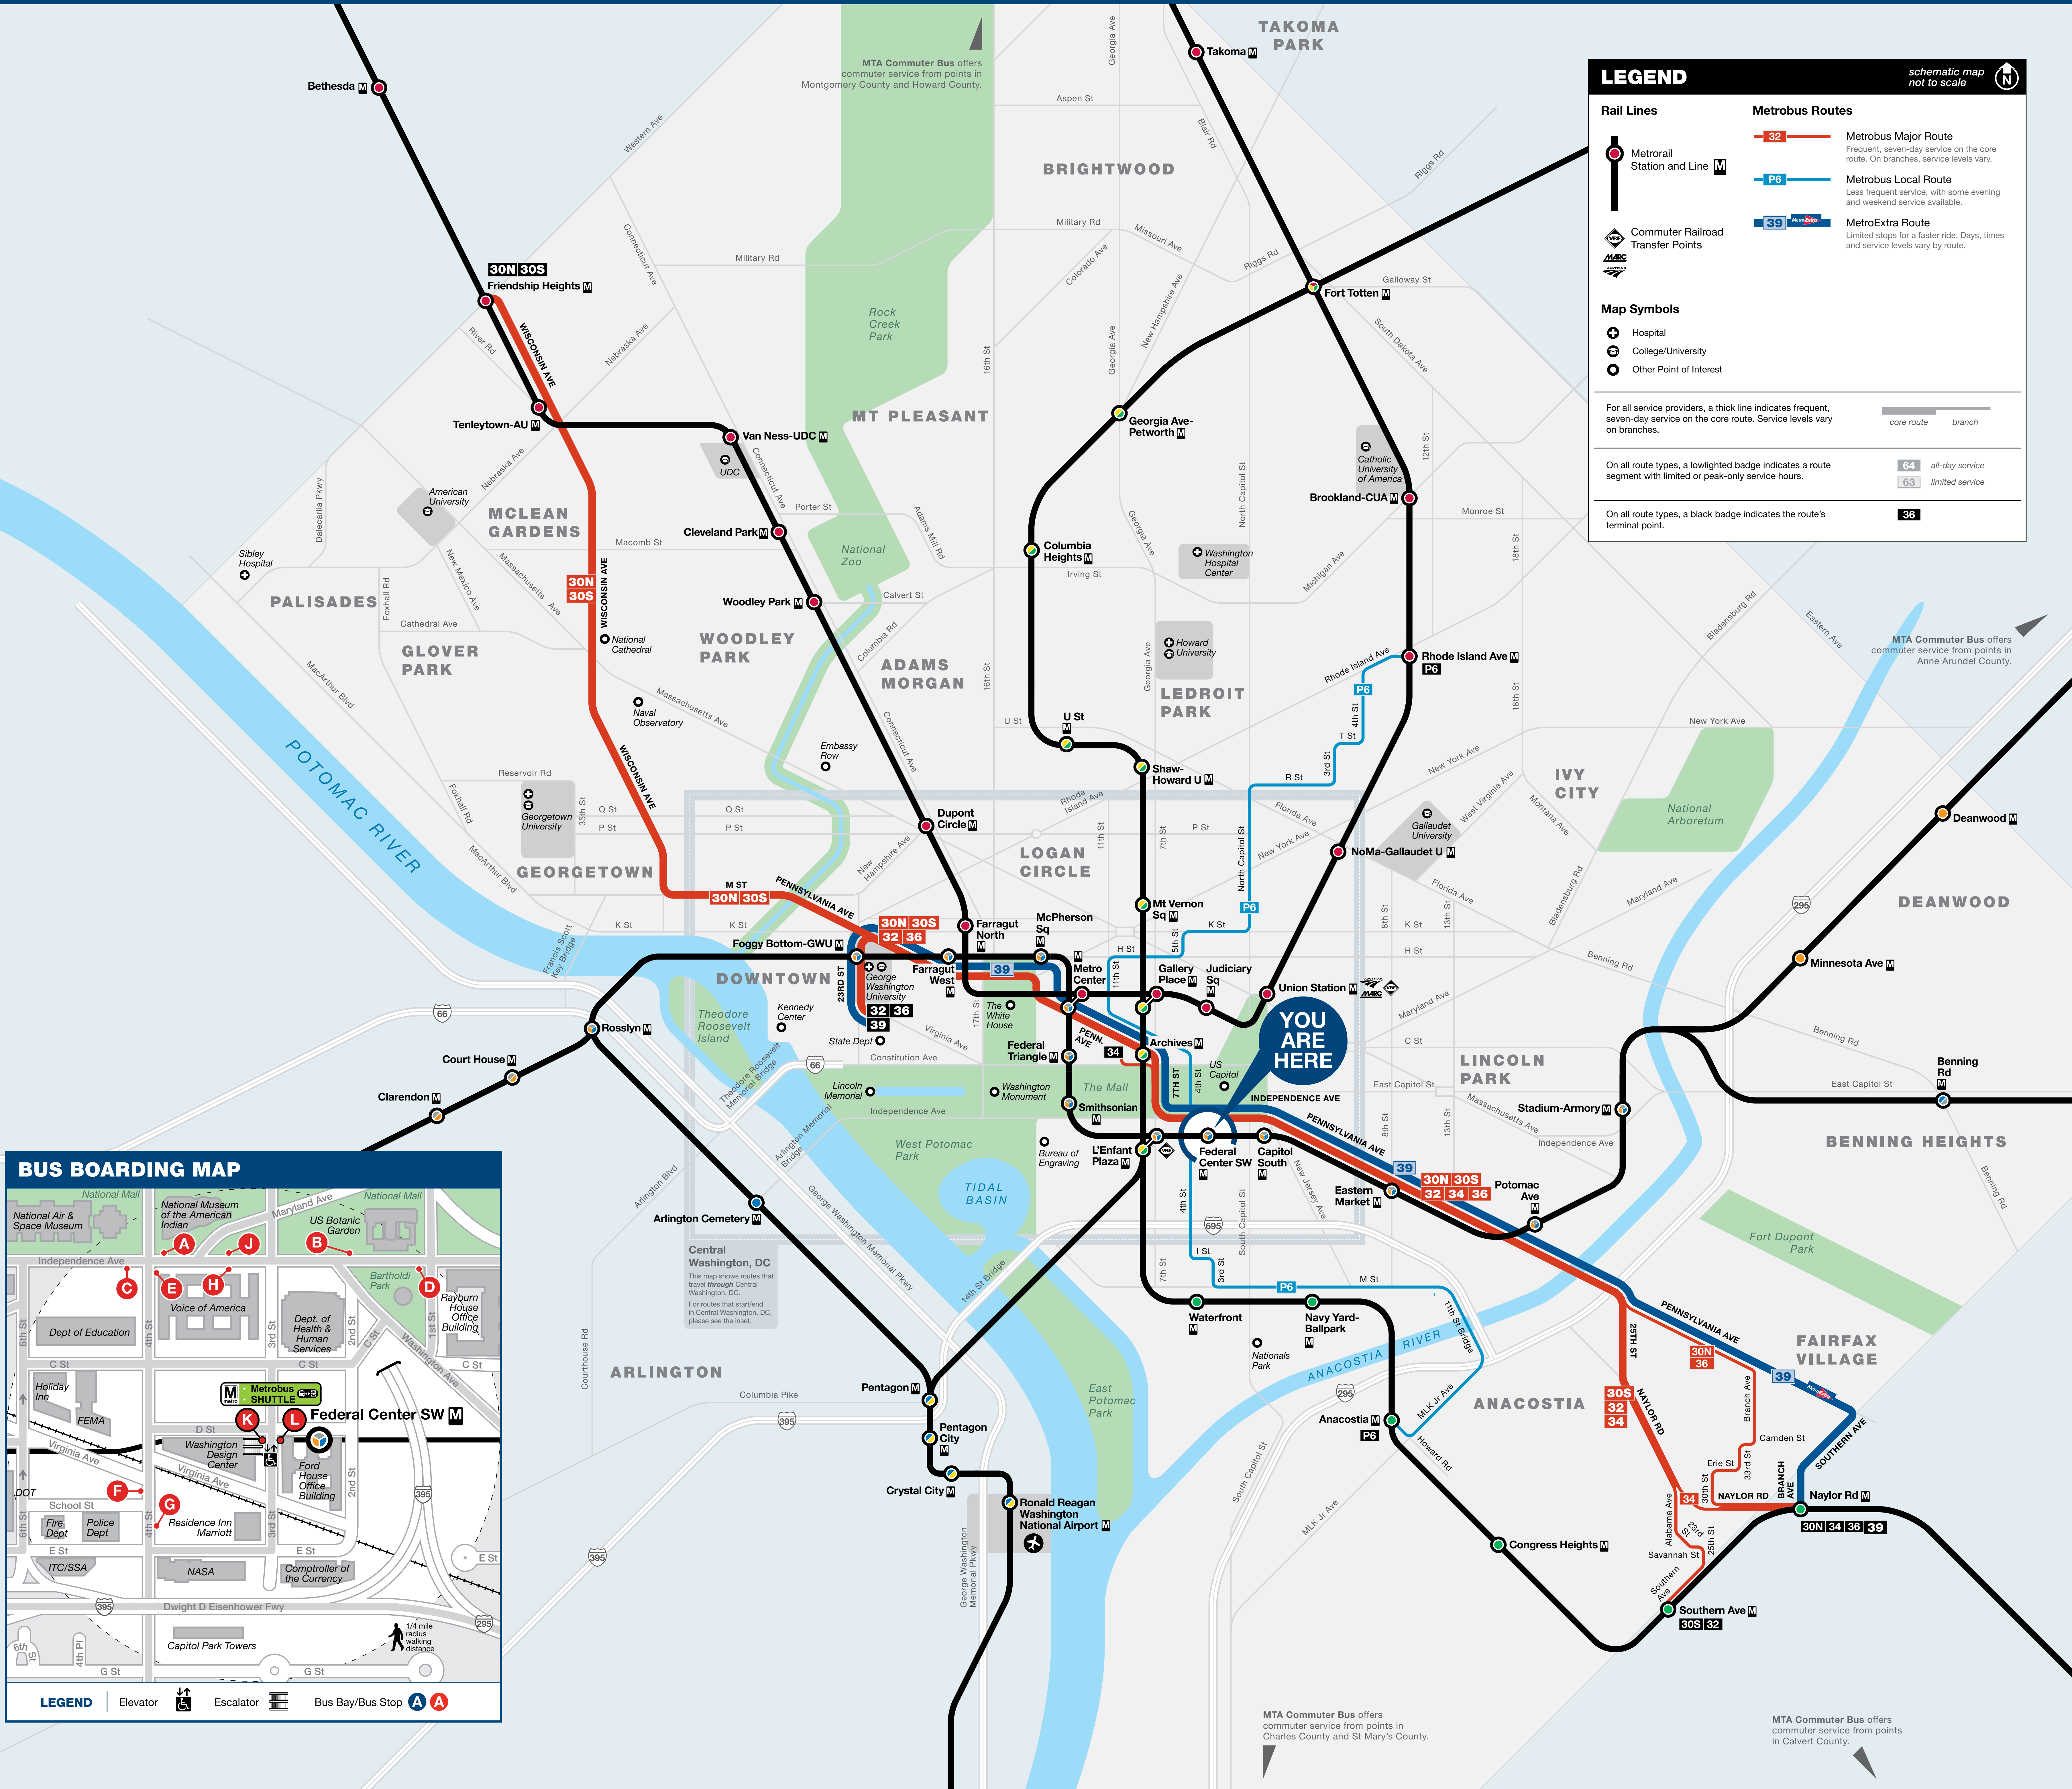

Bus Service from Federal Center SW