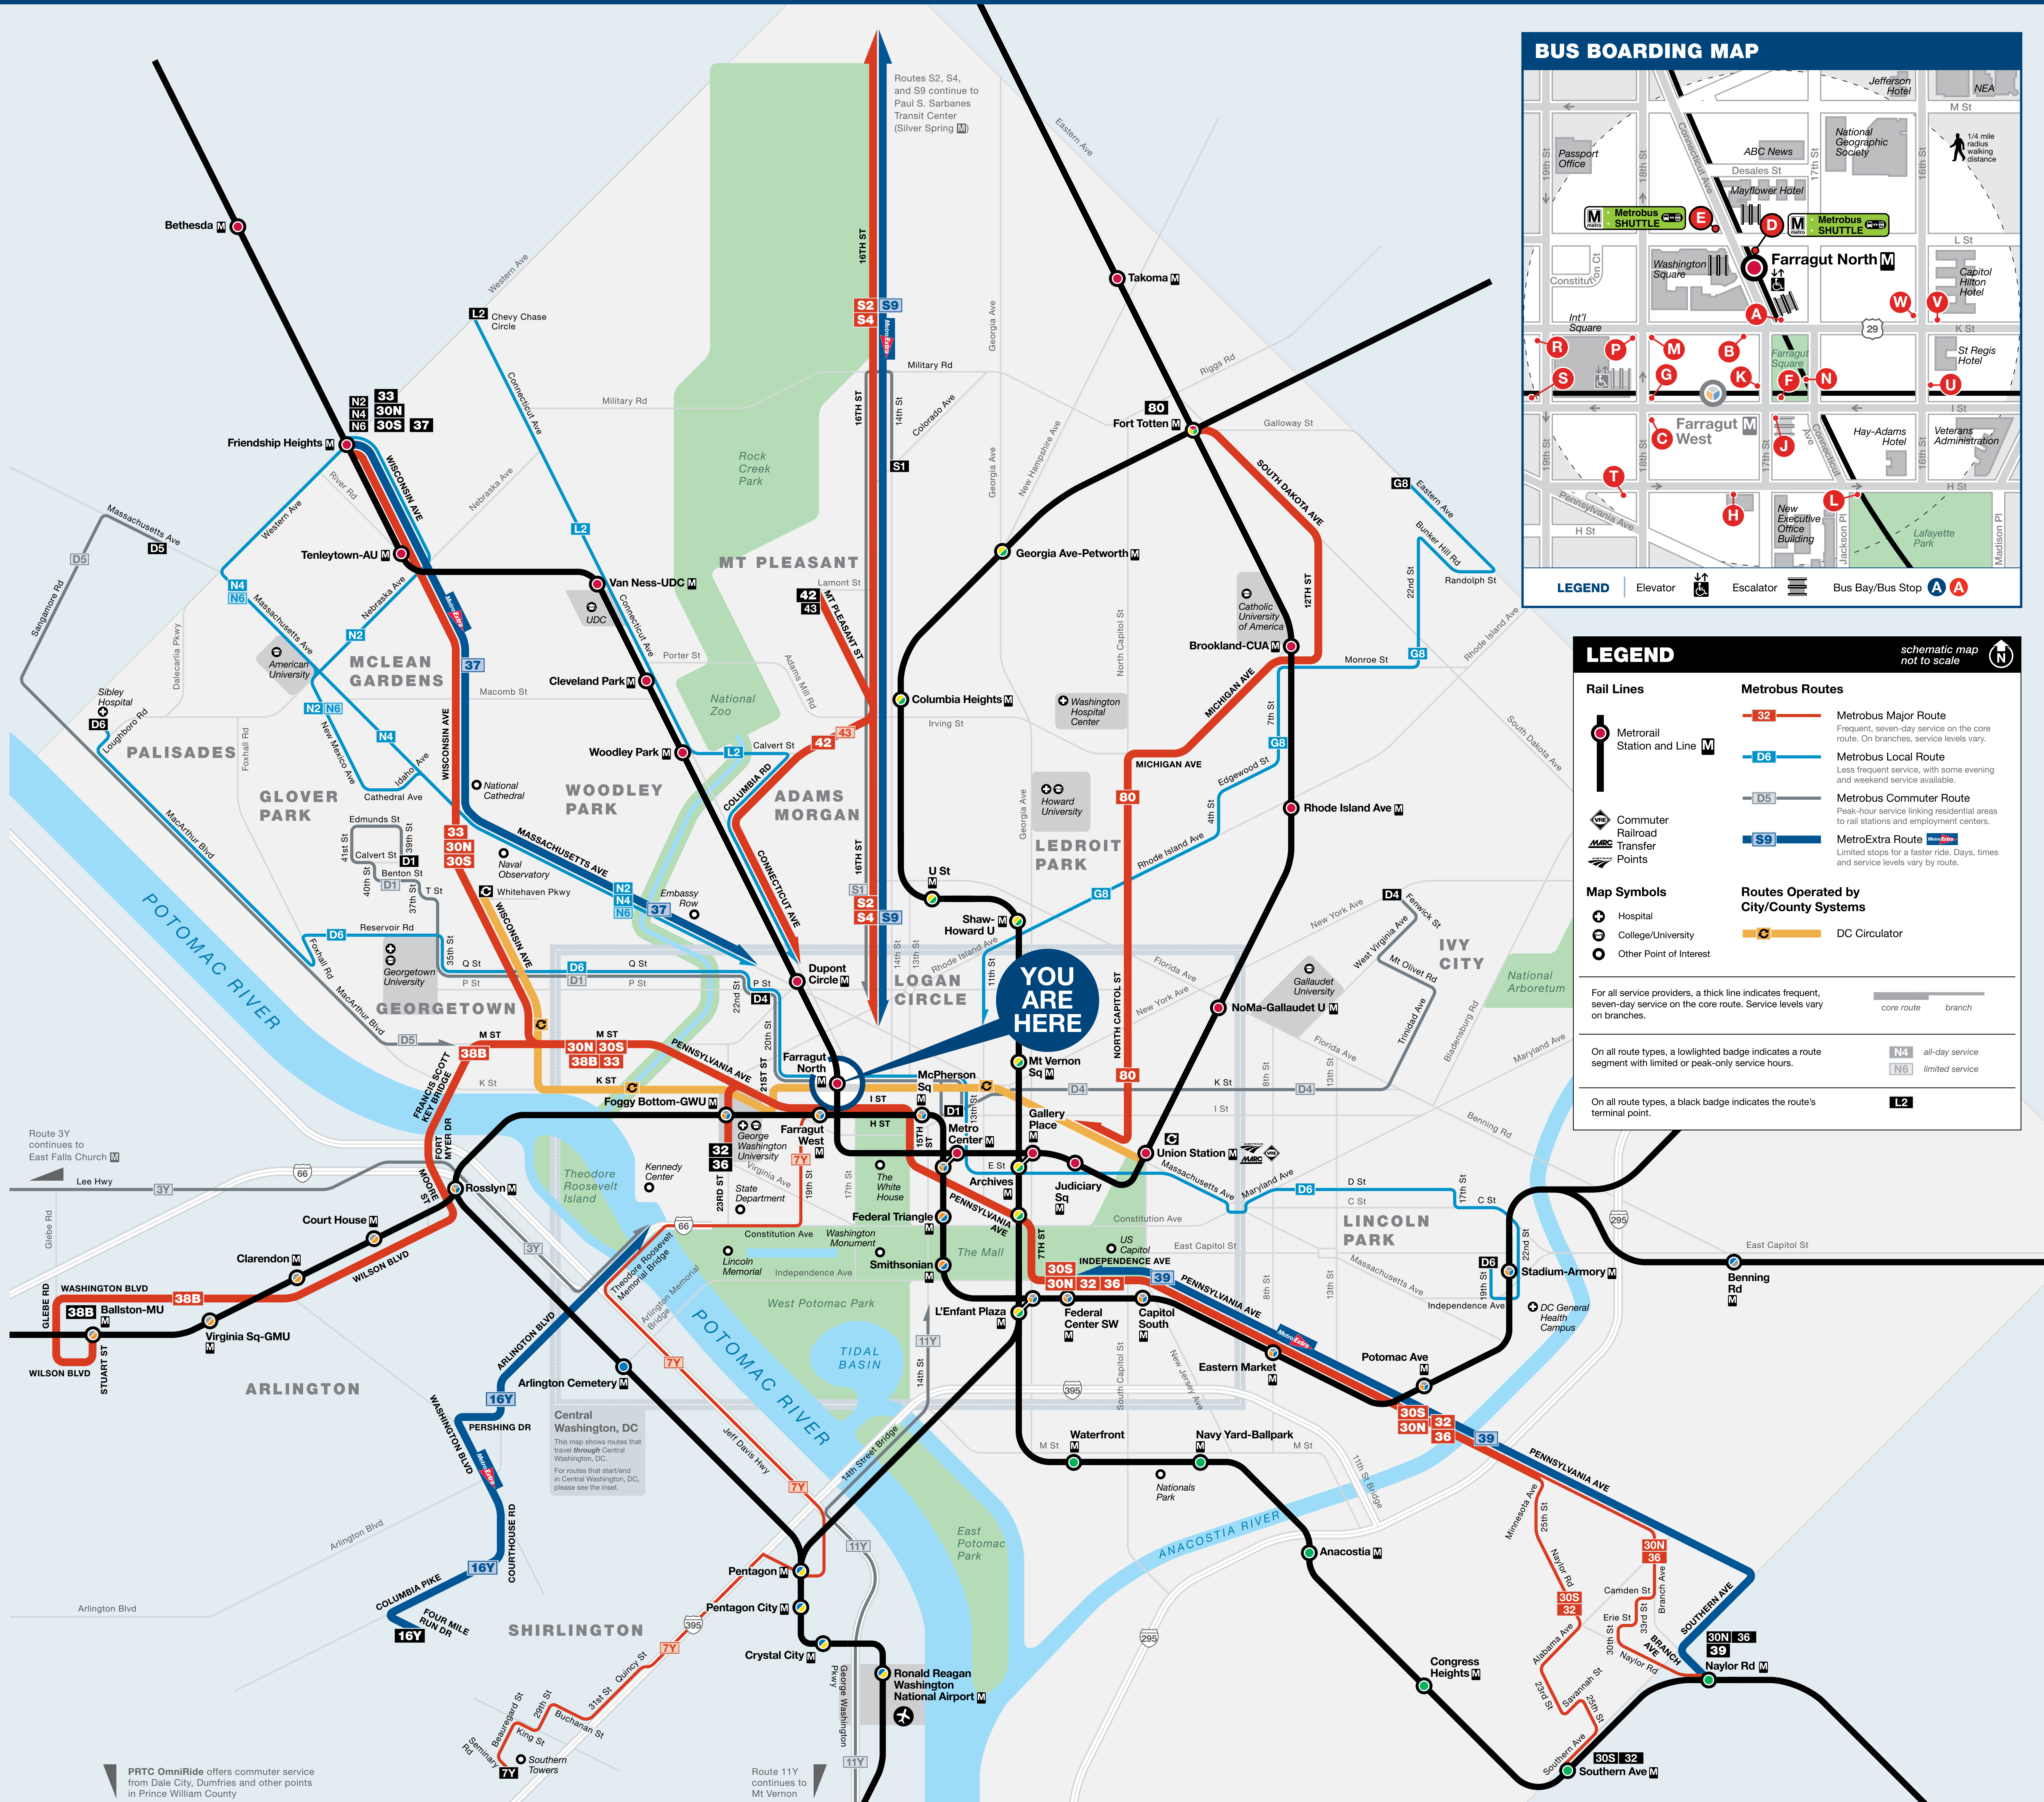

Bus Service from Farragut North

LEGEND

- **Rail Lines:**
  - Metro Station and Line
  - Commuter Railroad Transfer Points
  - Hospital
  - College/University
  - Other Point of Interest
- **Metrobus Routes:**
  - Major Route (S2, S4, S9)
  - Local Route (D6)
  - Commuter Route (D5)
  - Extra Route (S9)
- **Map Symbols:**
  - Core route
  - Branch
  - Light badge: limited or peak-only service hours
  - Black badge: route's terminal point
  - Light blue badge: all-day service
  - Light green badge: limited service
- **Routes Operated by City/County Systems:**
  - DC Circulator (C)

BUS SERVICE AND BOARDING LOCATIONS