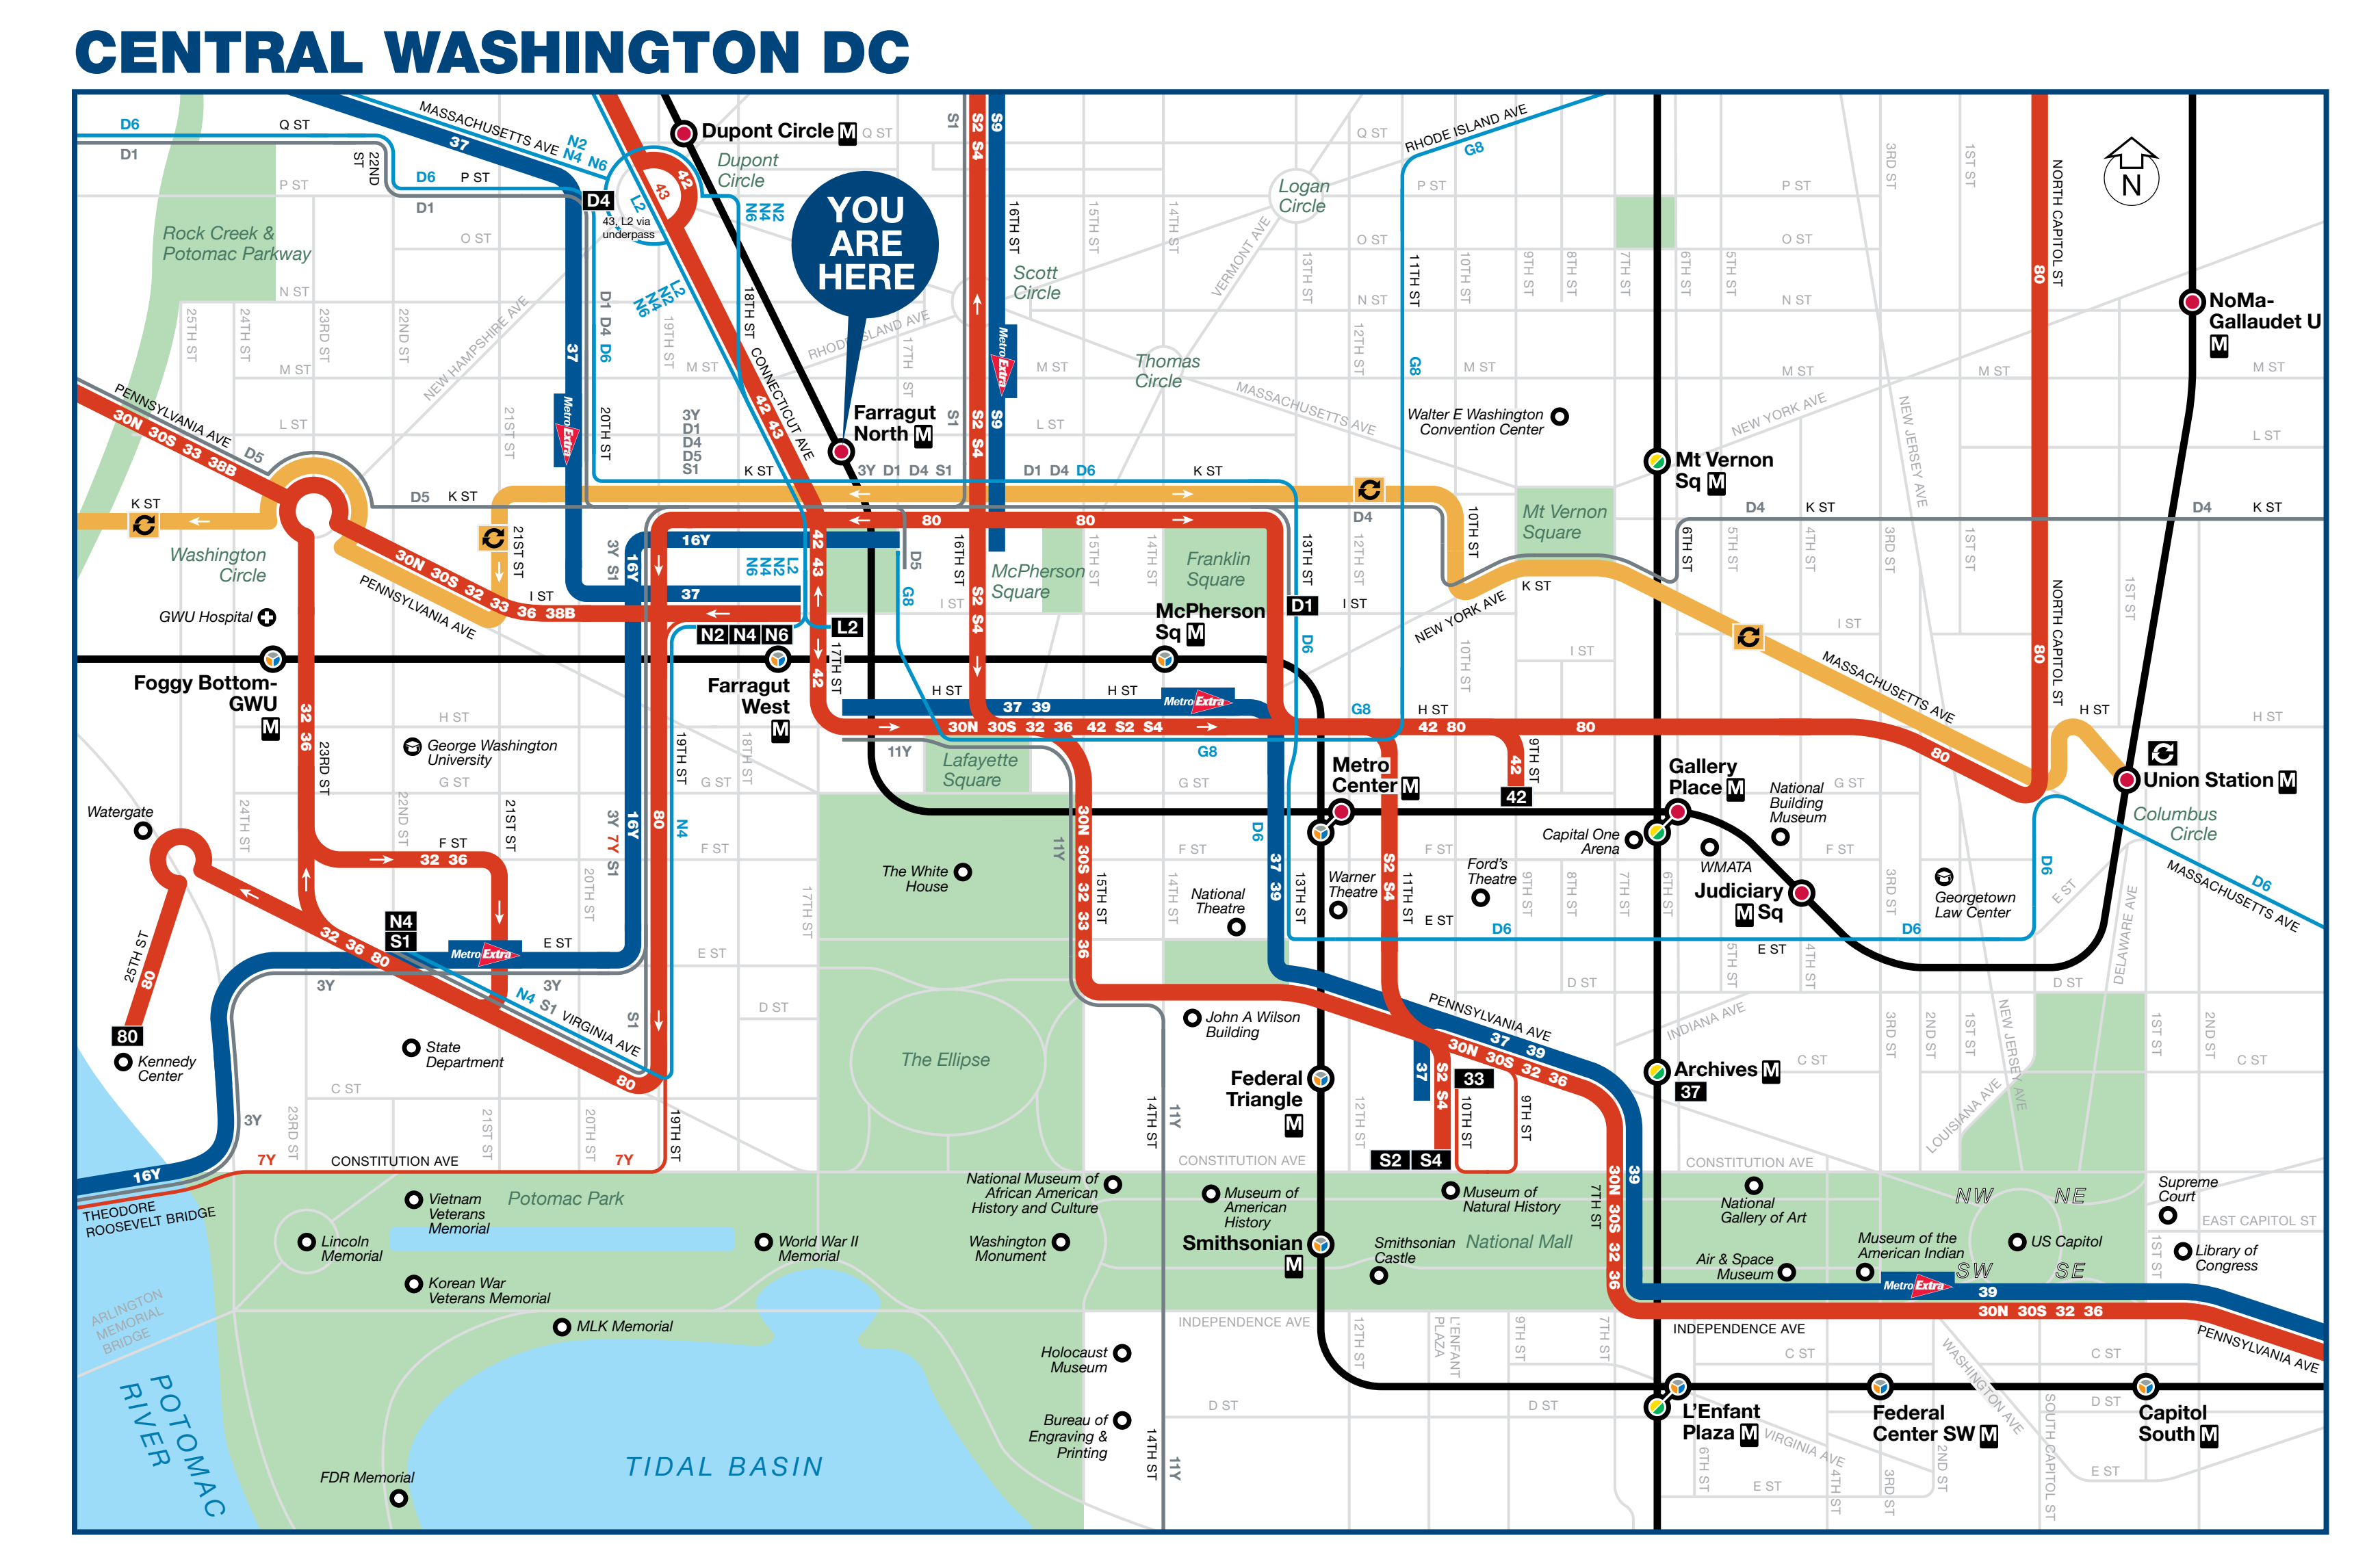

information wmata.com | 202-637-7000 | 202-638-3780
Para busETA y información general, llame al 202-637-7000 (TTY 202-638-3780) o visite wmata.com.

metroAlerts
Sign up today at wmata.com/MetroAlerts

Metro is accessible.
Metro es accesible.
메트로는 접근 가능합니다.

정보나 busETA 또는 언어 지원 관련 문의는 202-637-7000 (TTY 202-638-3780) 으로 전화하십시오.
스페인어 문의는 T를 누르시고, 기타 언어 관련 문의는 888을 누른 후 5를 누르십시오. 또는 wmata.com 을 방문하십시오.