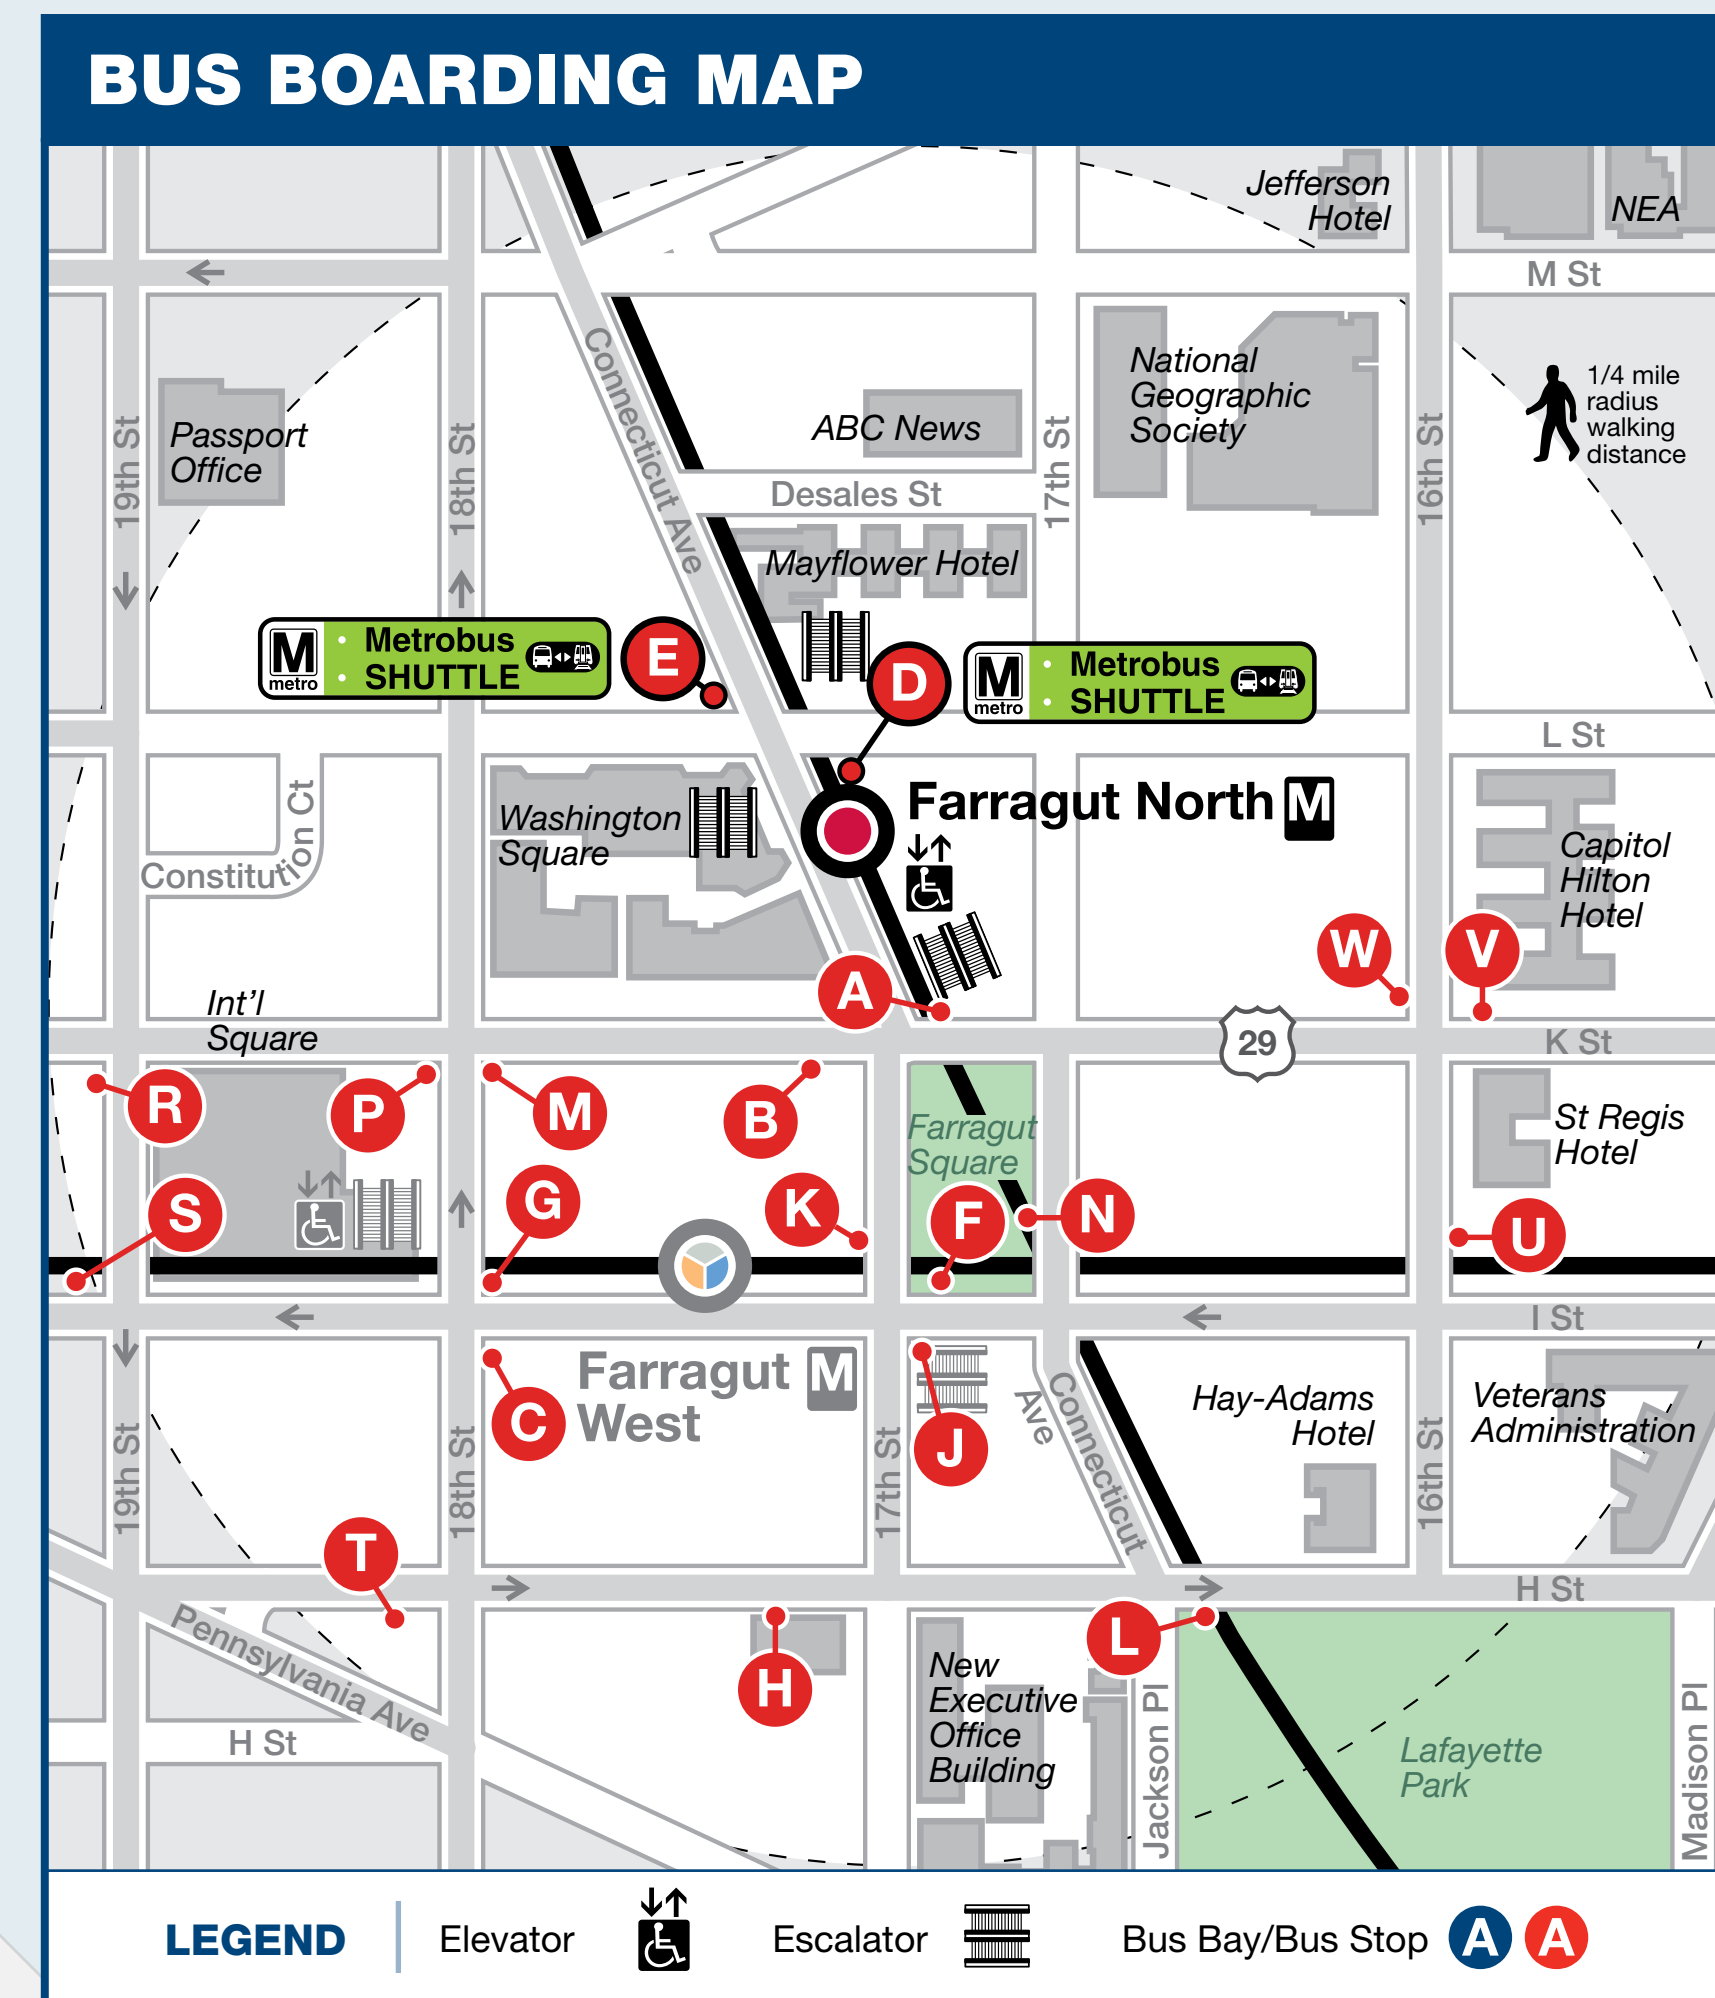

Bus Service from Farragut North

LEGEND

- **Rail Lines:**
  - Metro Station and Line
  - Commuter Railroad Transfer Points
  - Hospital
  - College/University
  - Other Point of Interest
- **Metrobus Routes:**
  - Major Route (S2, S4, S9)
  - Local Route (D6)
  - Commuter Route (D5)
  - Extra Route (S9)
- **Map Symbols:**
  - Core route
  - Branch
  - Light badge: limited or peak-only service hours
  - Black badge: route's terminal point
  - Light blue badge: all-day service
  - Light green badge: limited service
- **Routes Operated by City/County Systems:**
  - DC Circulator (C)

BUS SERVICE AND BOARDING LOCATIONS