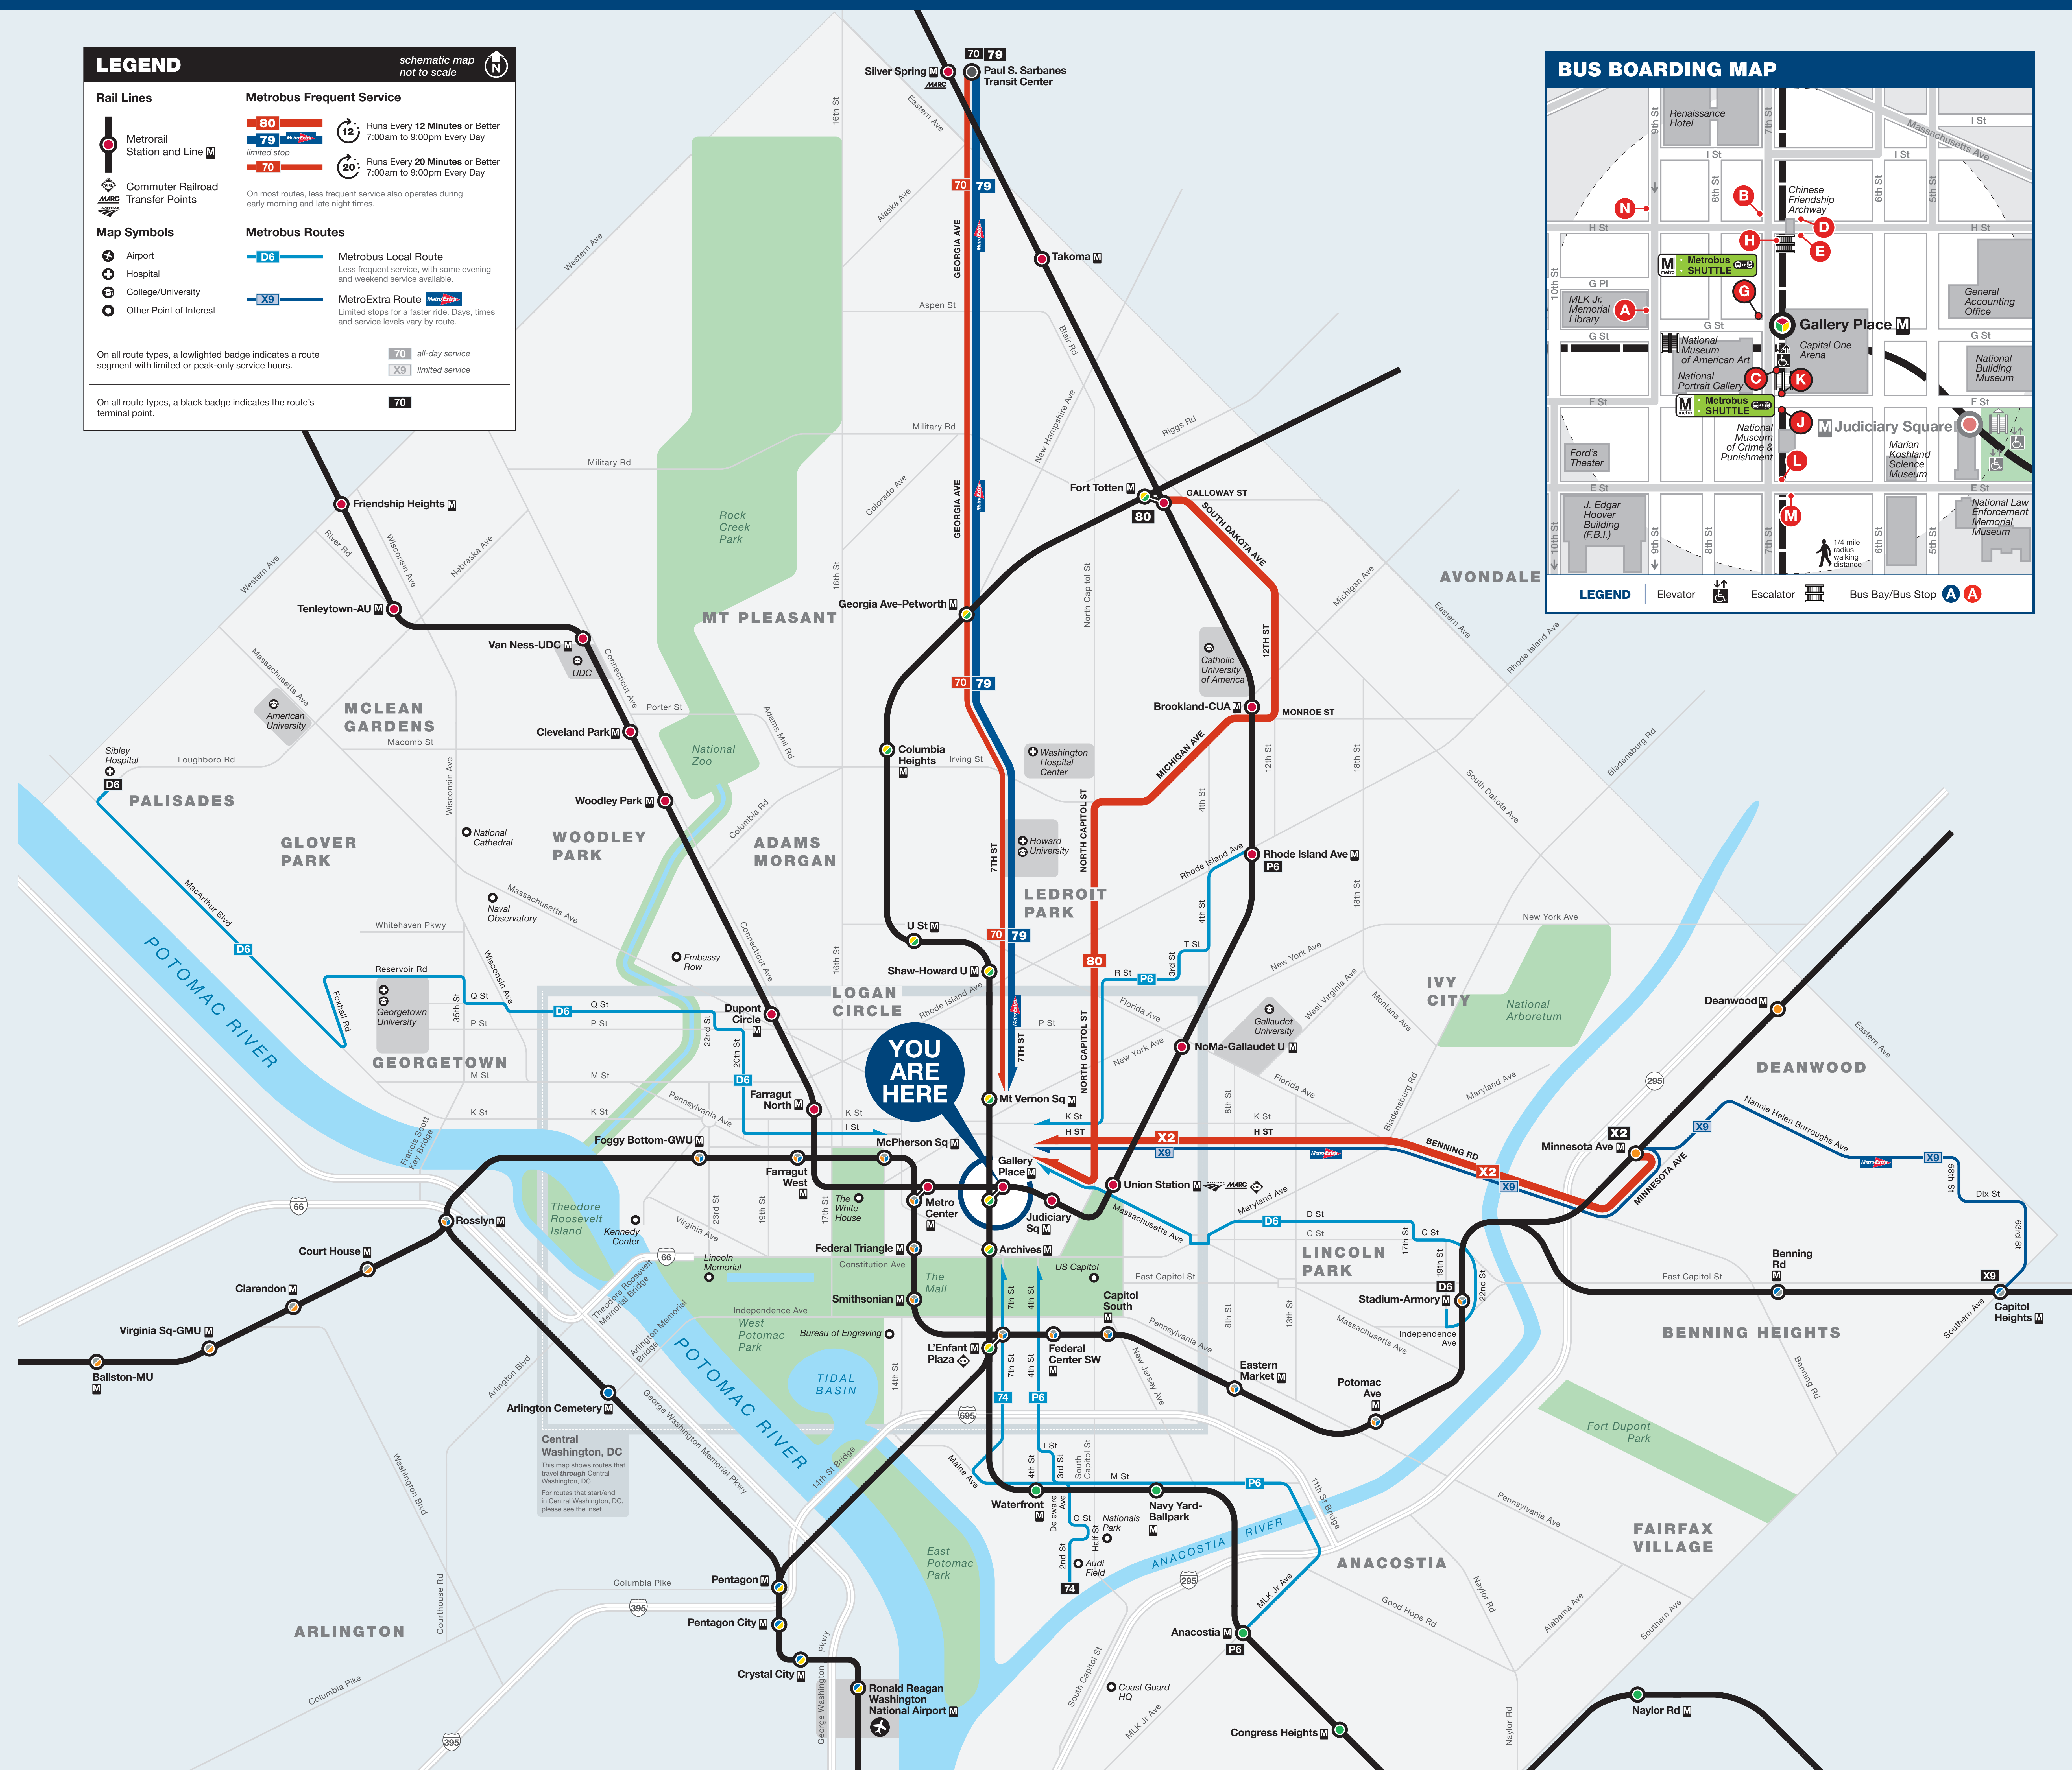

Metrobus Frequent Service

- Runs Every 12 Minutes or Better 7:00am to 9:00pm Every Day
- Runs Every 20 Minutes or Better 7:00am to 9:00pm Every Day

Metrobus Routes

- Metrobus Local Route
- MetroExtra Route

On all route types, a lowlighted badge indicates a route segment with limited or peak-only service hours.

On all route types, a black badge indicates the route's terminal point.

BUS BOARDING MAP

LEGEND

- Elevator
- Escalator
- Bus Bay/Bus Stop

The table shows approximate minutes between buses; check schedules for full details.

ROUTE	DESTINATION	BOARD AT BUS STOP	MONDAY TO FRIDAY				SATURDAY		SUNDAY	
			AM RUSH	MIDDAY	PM RUSH	EVENING	DAY	EVENING	DAY	EVENING
GEORGIA AVE-7TH ST LINE										
70	Paul S. Sarbanes Transit Center (Silver Spring)	C, H	12	12	12	12	15	15	15	15-20
70	Archives	B, G	12*	12	12	12*	15*	15-20*	15*	15-20*
GEORGIA AVE METROEXTRA										
79	Paul S. Sarbanes Transit Center (Silver Spring)	H	10	12	10	12	12-15	12	12-15	12
79	Archives	B	10	12	10	12	12-15	12	12-15	12
NORTH CAPITOL ST LINE										
80	Fort Totten	E	12	12	12	12-30	12	12-30	12	12-30
80	McPherson Sq	D	12	12	12	12-30	12	12-30	12	12-30
BENNING RD-H ST LINE										
X2	Minnesota Ave	E	10-12	10-12	10-12	10-15	11-12	12-20	12	12-20
X2	Lafayette Square	D	10-12	10-12	10-12	10-15	11-12	12-20	12	12-20
CONVENTION CTR-SW WATERFRONT LINE										
74	Buzzard Point	B, G	30	30	30	30	30	30	30	30
SIBLEY HOSPITAL-STADIUM-ARMORY LINE										
D6	Stadium-Armory	M	15	20-30	15	30	30	30	35	40
D6	Sibley Hospital	L	15	20-30	15	30-40	30	30-40	35	40
RHODE ISLAND AVENUE LINE										
G8	Farragut Square	N	6-15	30	12-20	30	30	30	30	30
ANACOSTIA-ECKINGTON LINE										
P6	Anacostia	D	15-20	24	15	25-30	35	30-35	35	35
P6	Rhode Island Ave	E	15-20	24	15	24-30	35	30-35	35	35
BENNING RD-H ST METROEXTRA										
X9	Capitol Heights	A, E	16	15**	16	--	--	--	--	--