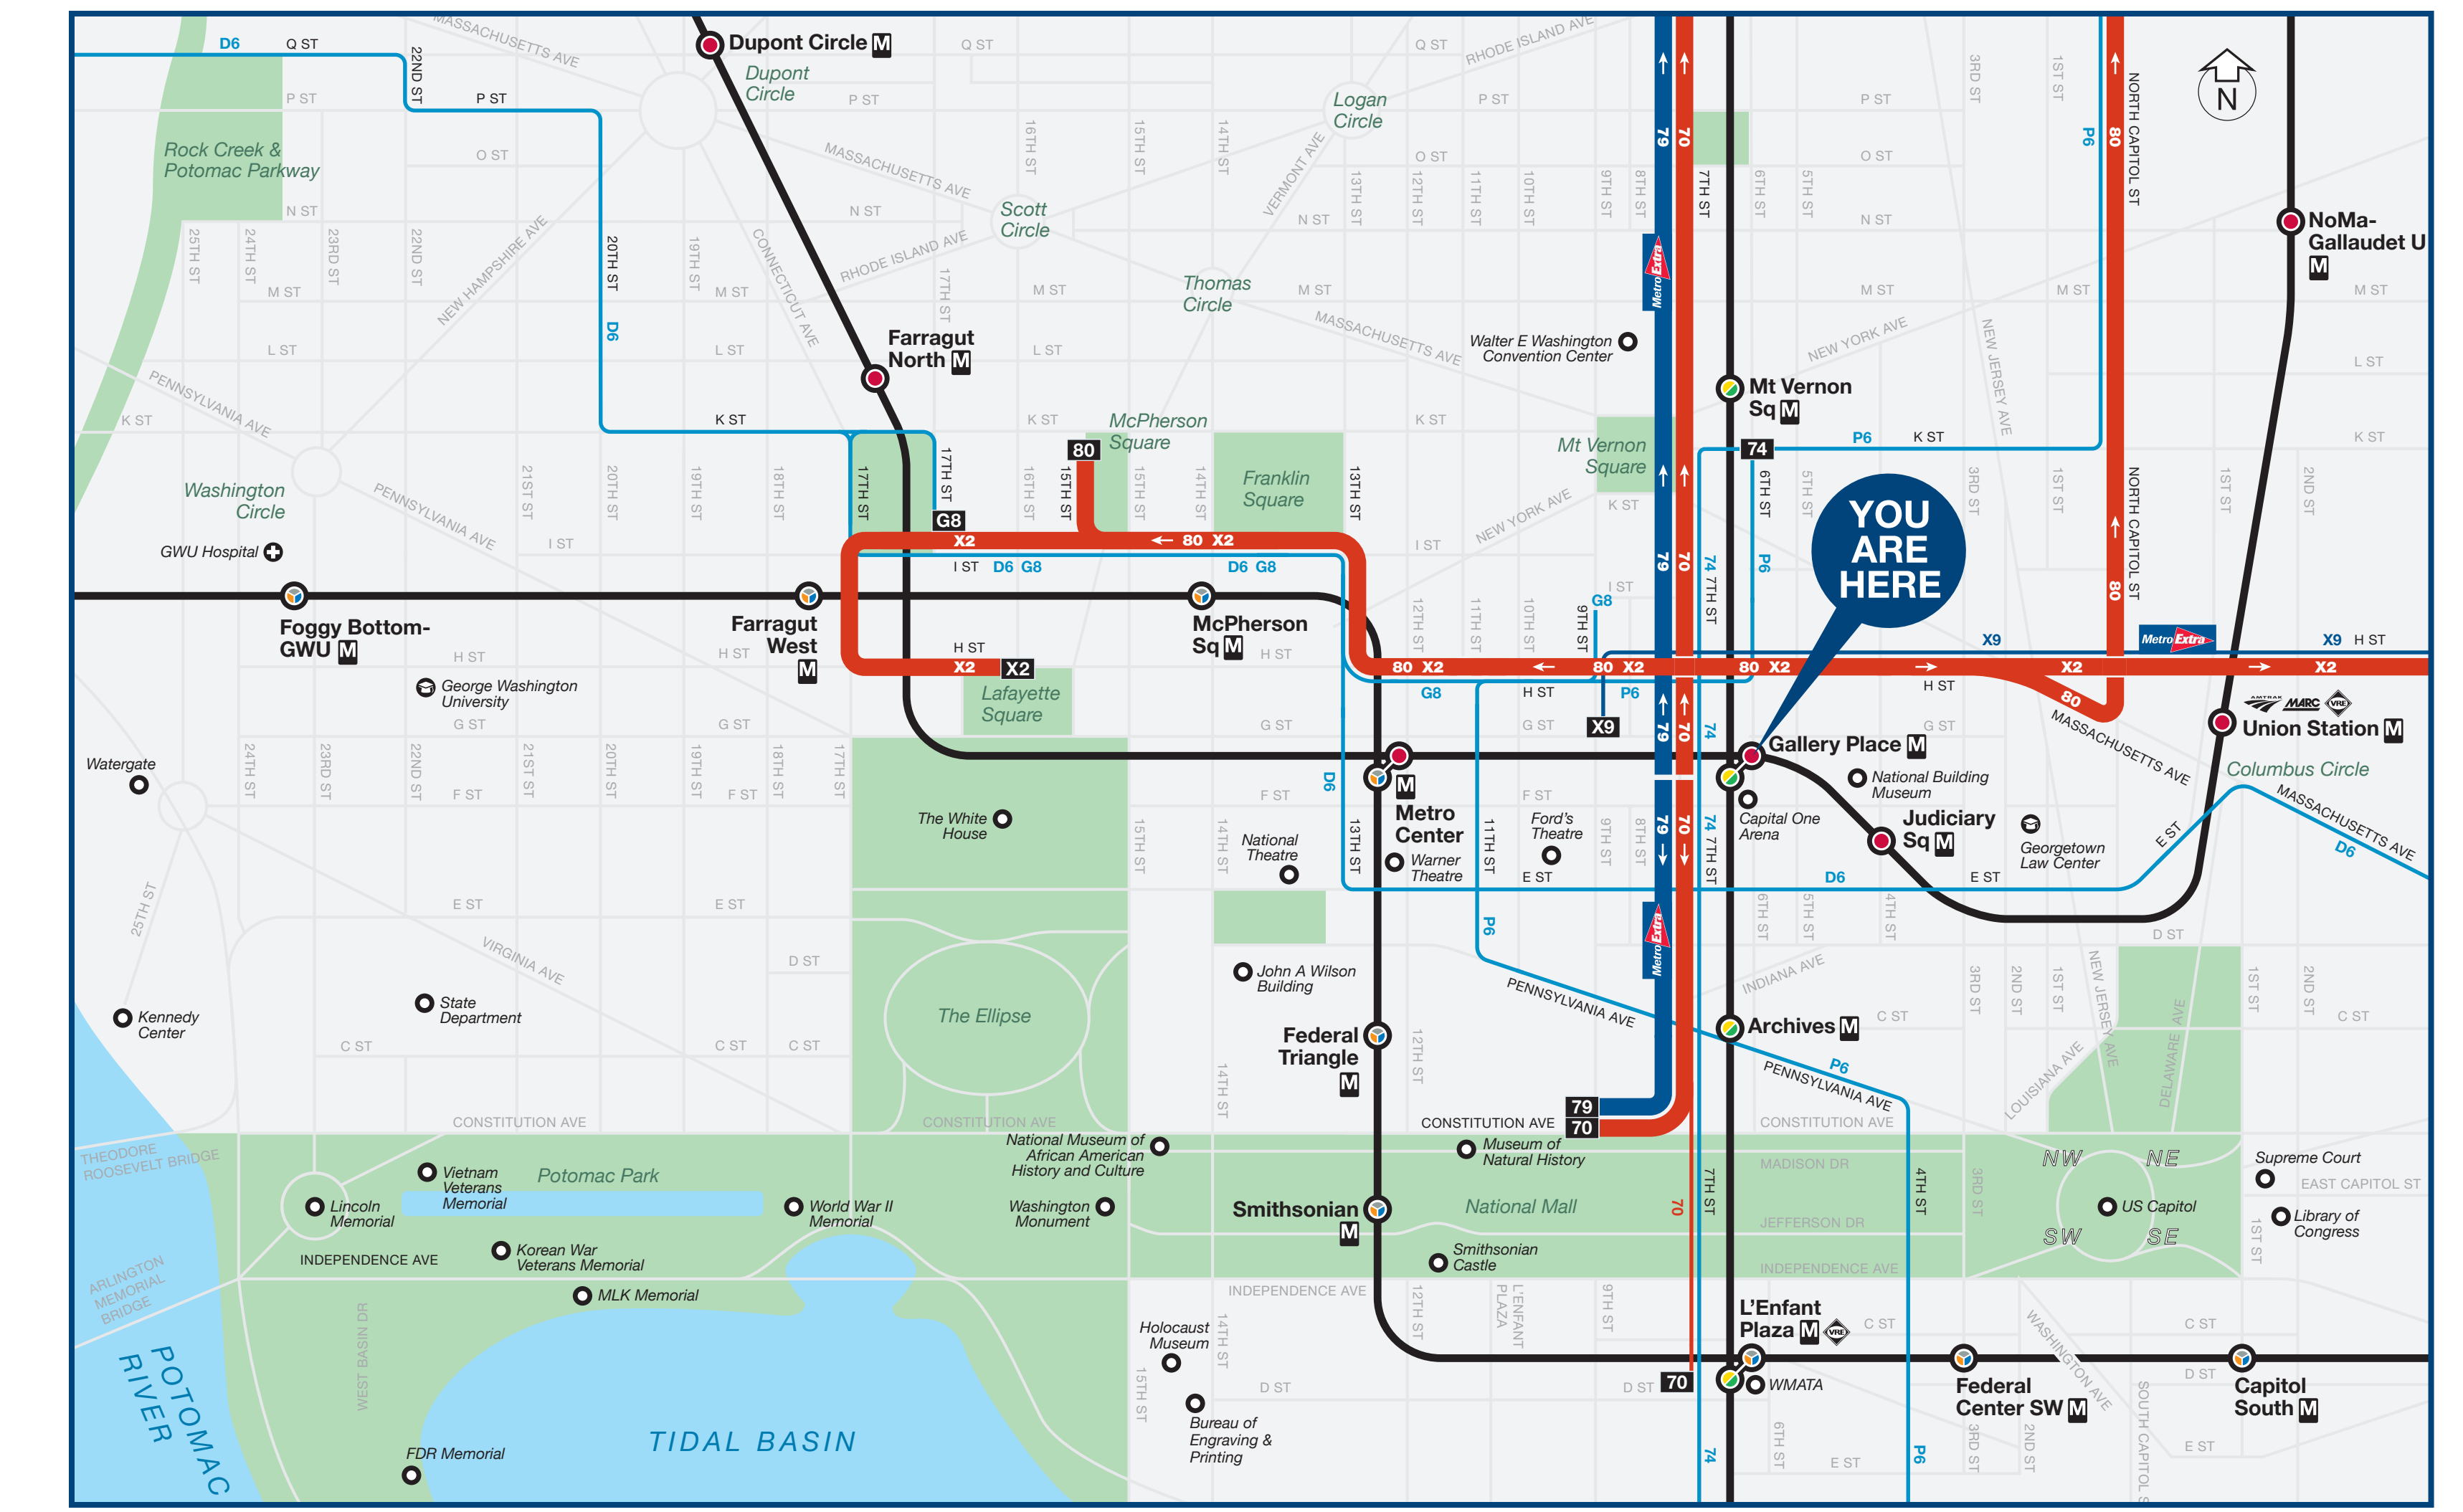

CENTRAL WASHINGTON DC

Bus service is subject to change. Check wmata.com for updates. December 2022

information wmata.com | 202-637-7000 | 202-638-3780
Para busETA y información general, llame al 202-637-7000 (TTY 202-638-3780) o visite wmata.com.

metroAlerts
Sign up today at wmata.com/MetroAlerts

Metro is accessible.
Metro es accesible.
메트로는 접속 가능합니다.