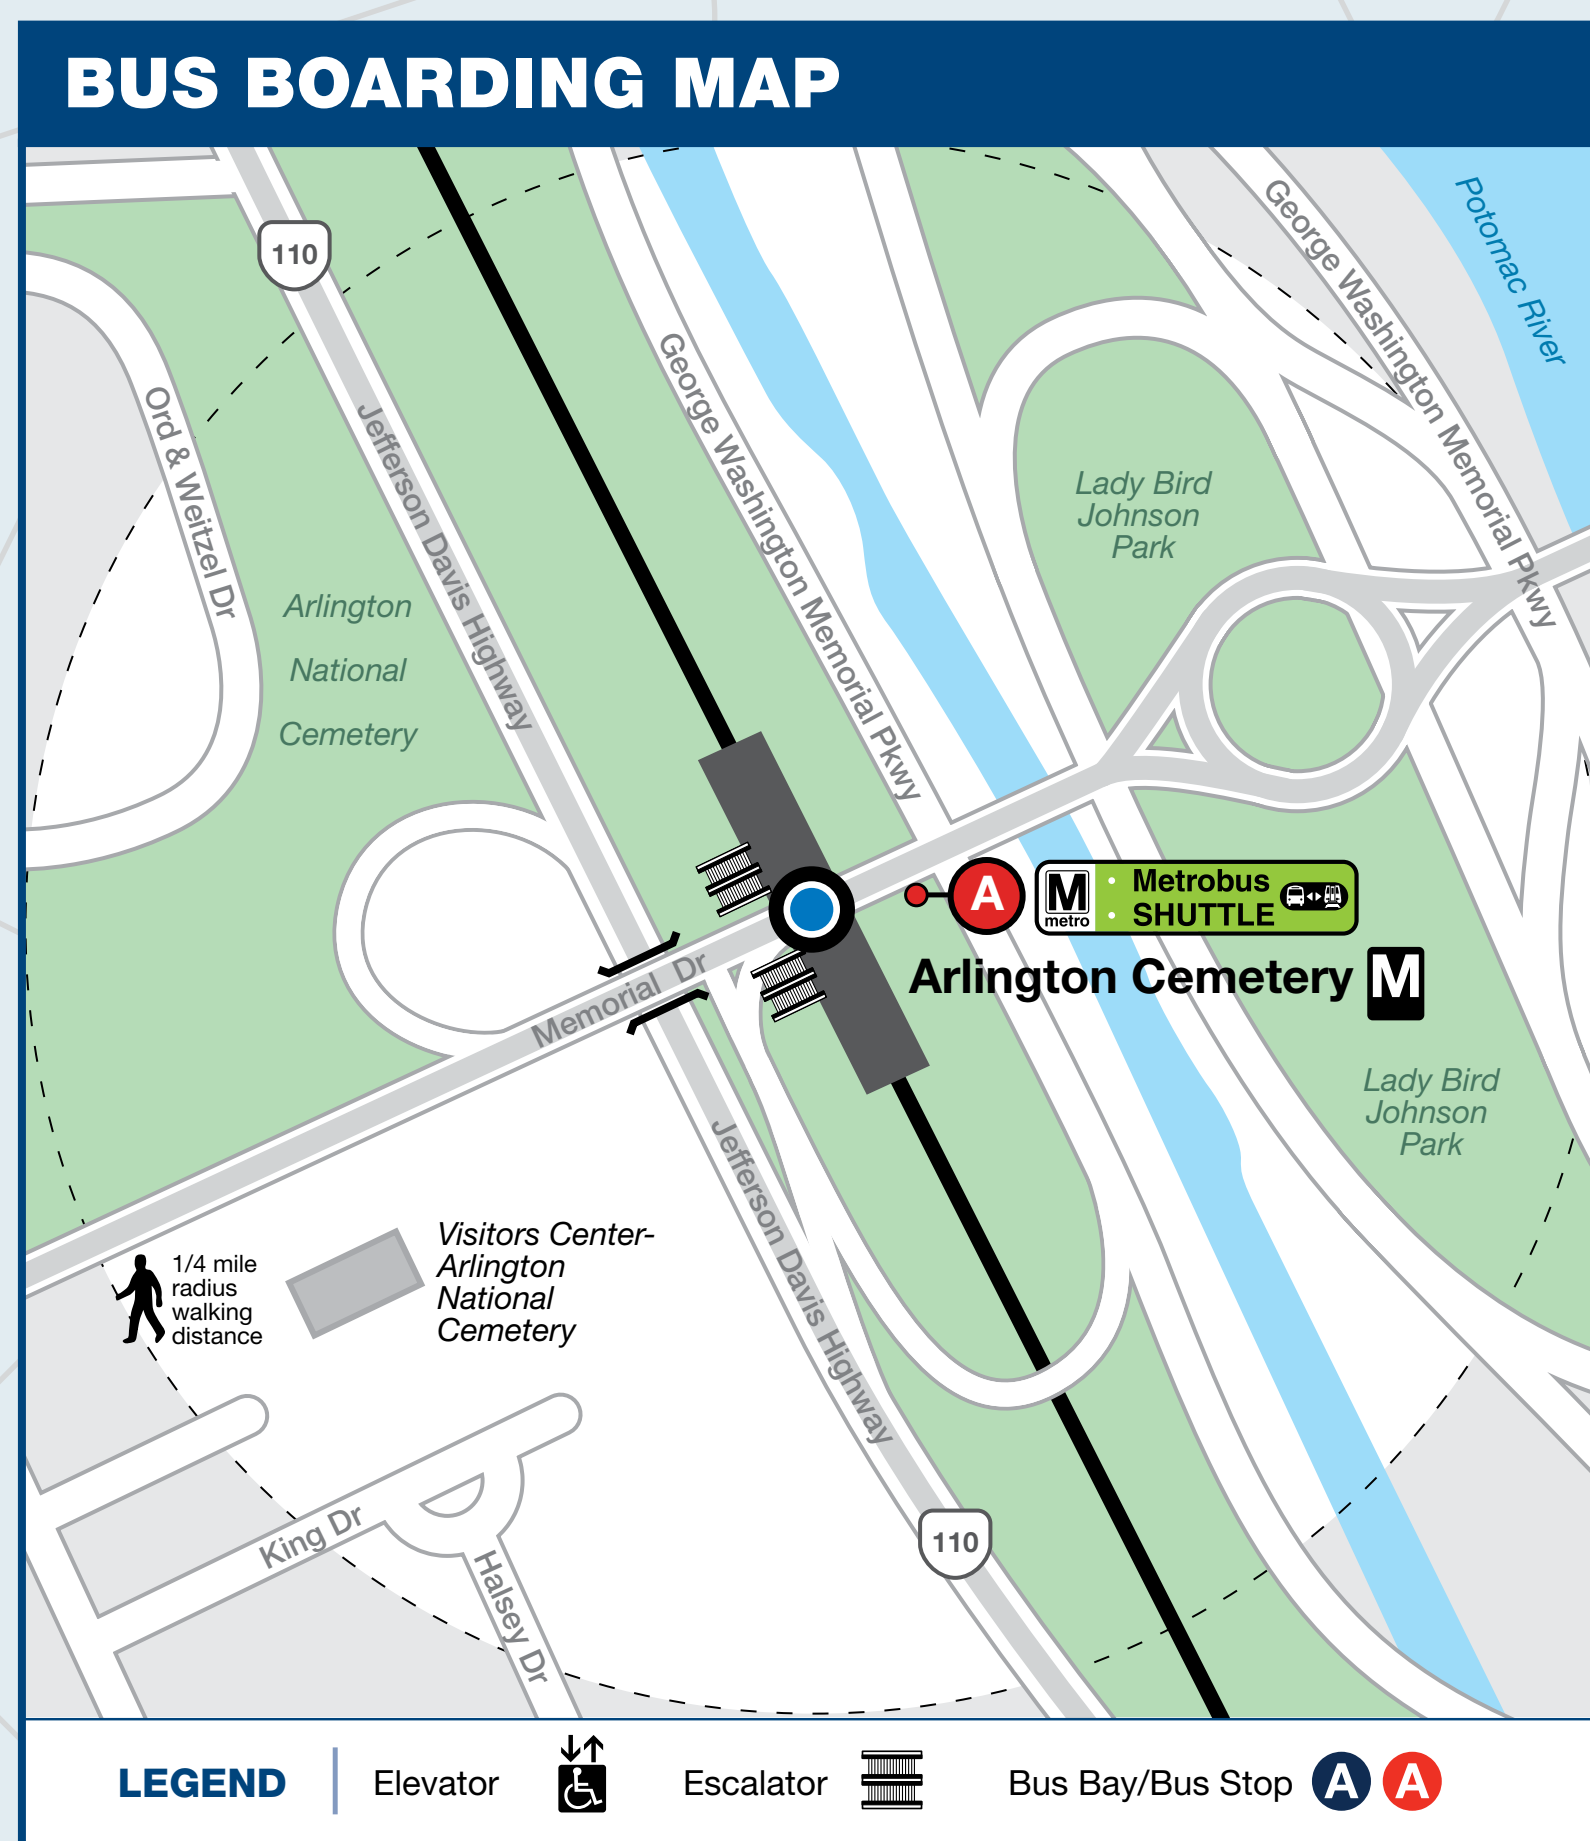

Bus Service from Arlington Cemetery

BUS SERVICE AND BOARDING LOCATIONS

ROUTE	DESTINATION	BOARD AT BUS STOP	MONDAY TO FRIDAY				SATURDAY		SUNDAY	
			AM RUSH	MIDDAY	PM RUSH	EVENING	DAY	EVENING	DAY	EVENING

THERE IS NO BUS SERVICE AVAILABLE FROM ARLINGTON CEMETERY STATION

M Metrobus Shuttle	A During track work and/or rail shutdown events, this bus stop will also be served by Metro shuttle buses.