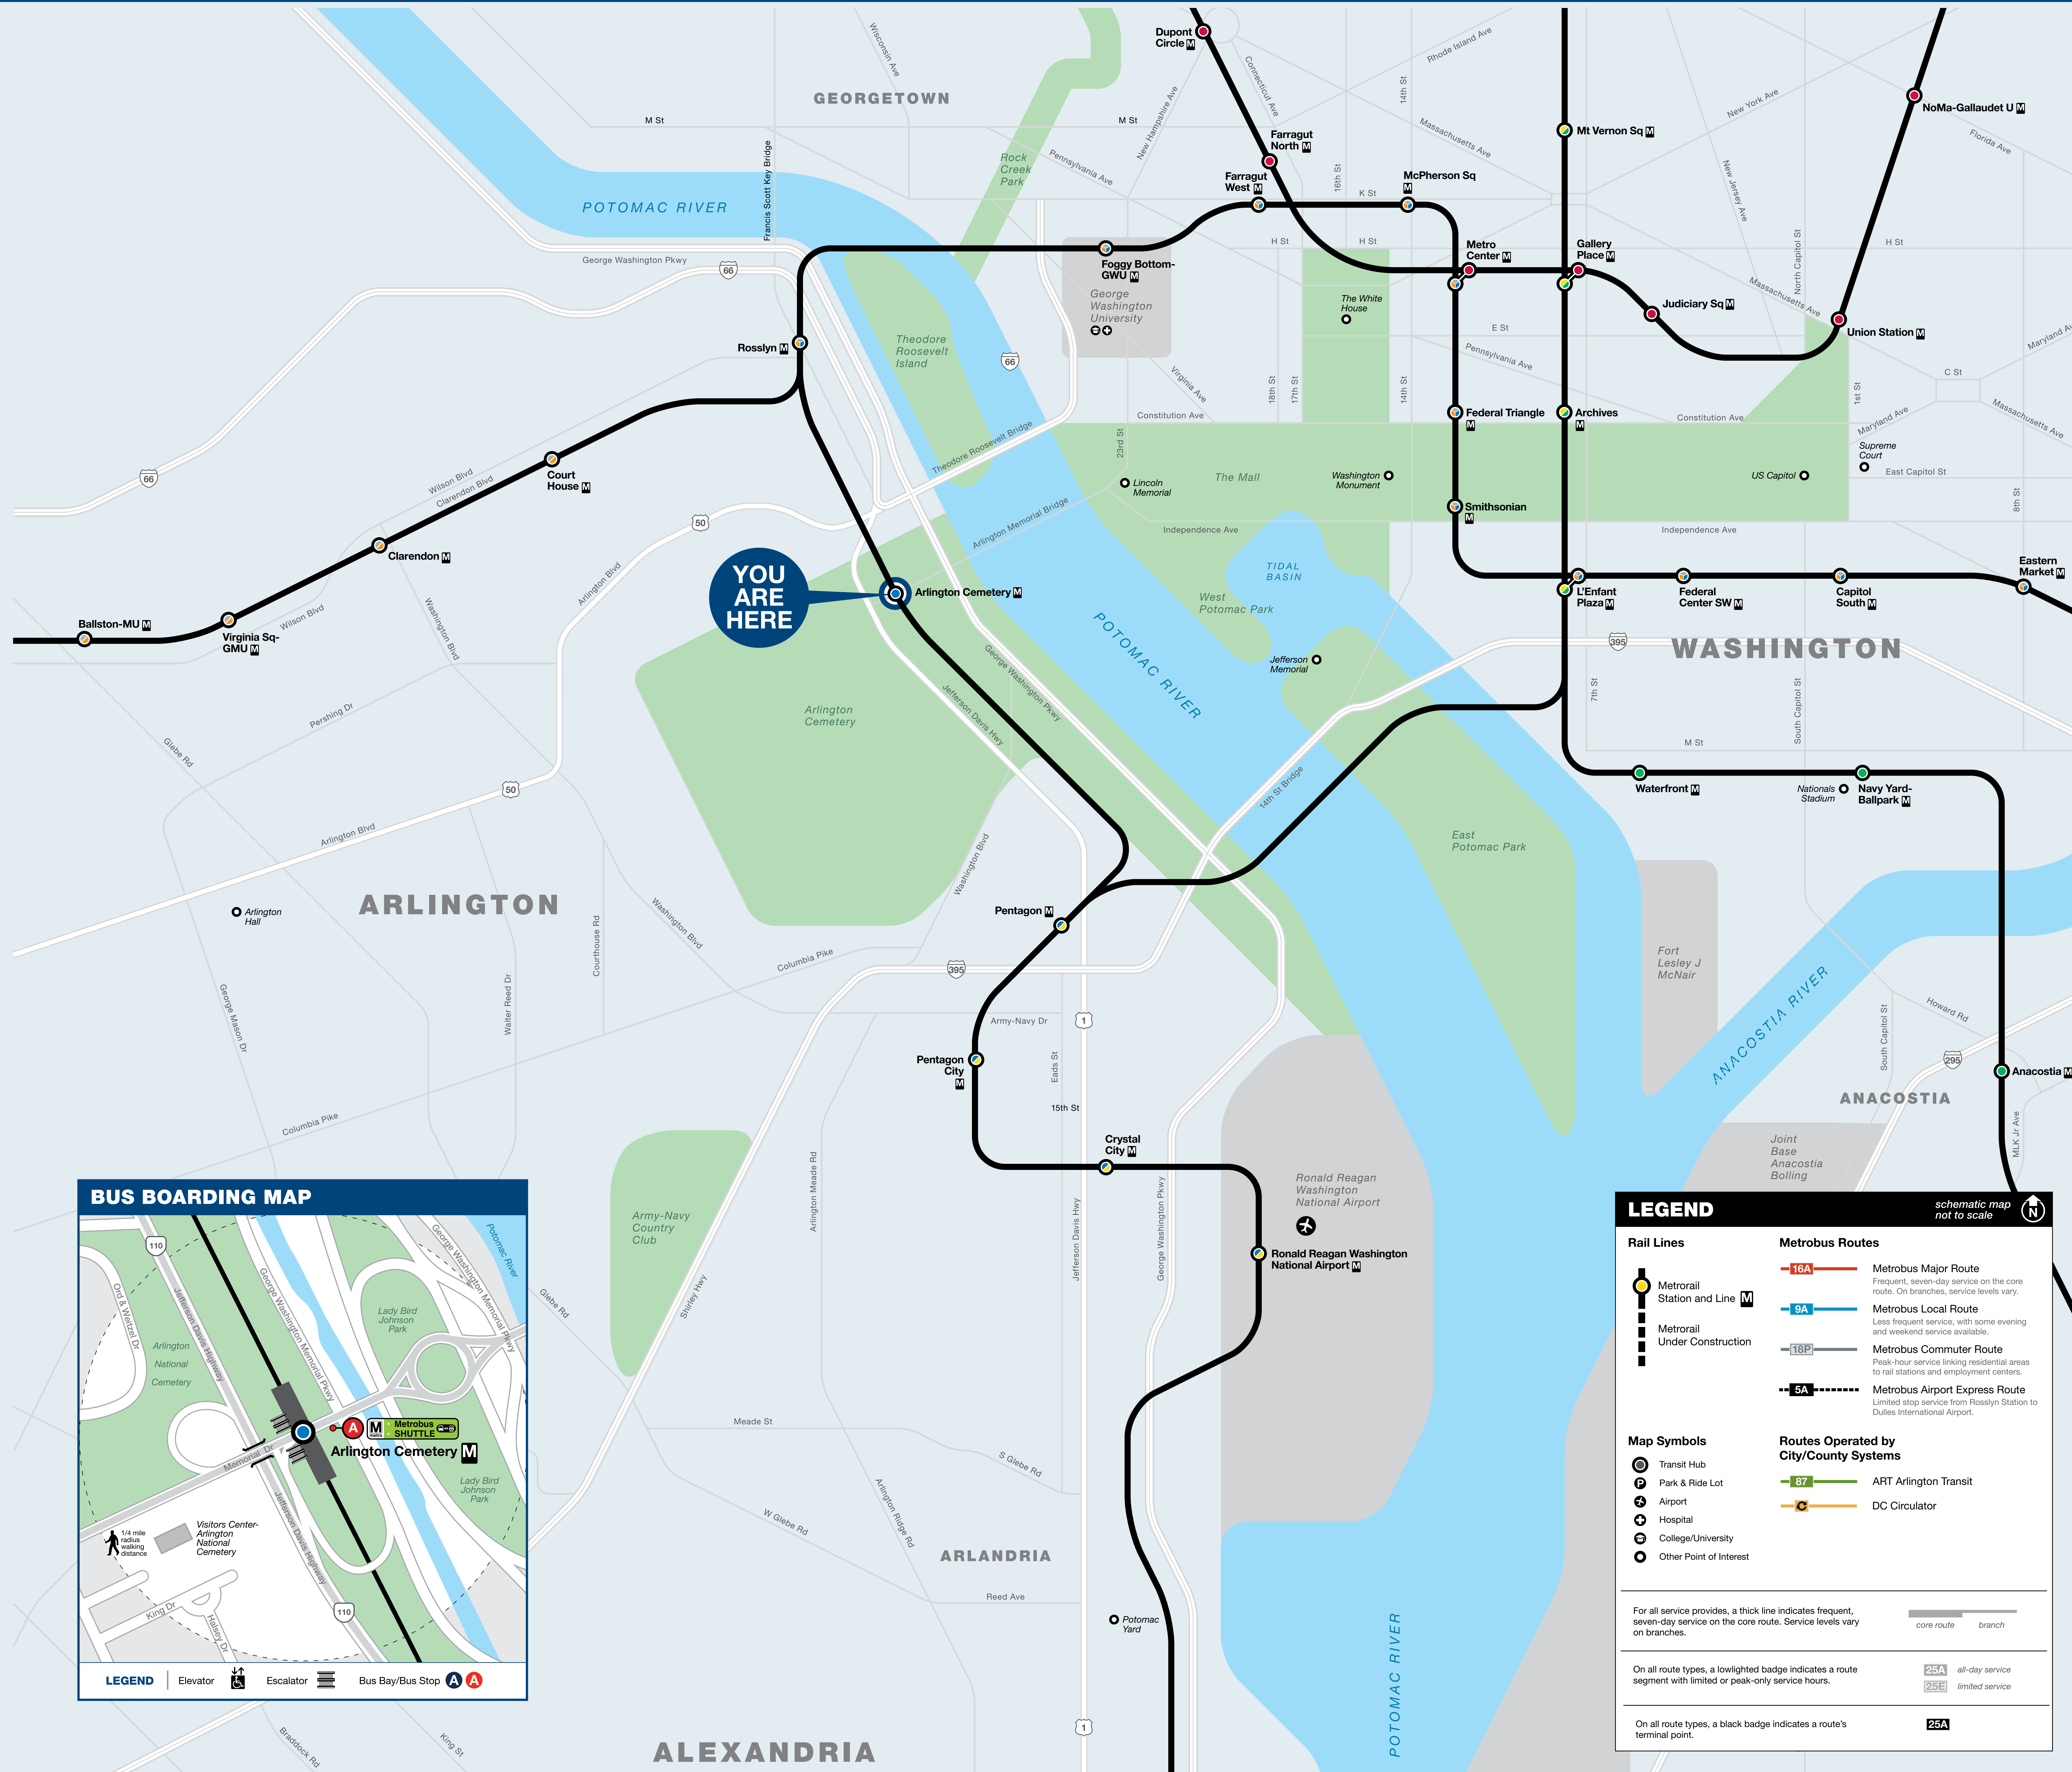

Bus Service from Arlington Cemetery

BUS SERVICE AND BOARDING LOCATIONS

ROUTE	DESTINATION	BOARD AT BUS STOP	MONDAY TO FRIDAY				SATURDAY		SUNDAY	
			AM RUSH	MIDDAY	PM RUSH	EVENING	DAY	EVENING	DAY	EVENING

THERE IS NO BUS SERVICE AVAILABLE FROM ARLINGTON CEMETERY STATION

M Metrobus Shuttle	A During track work and/or rail shutdown events, this bus stop will also be served by Metro shuttle buses.