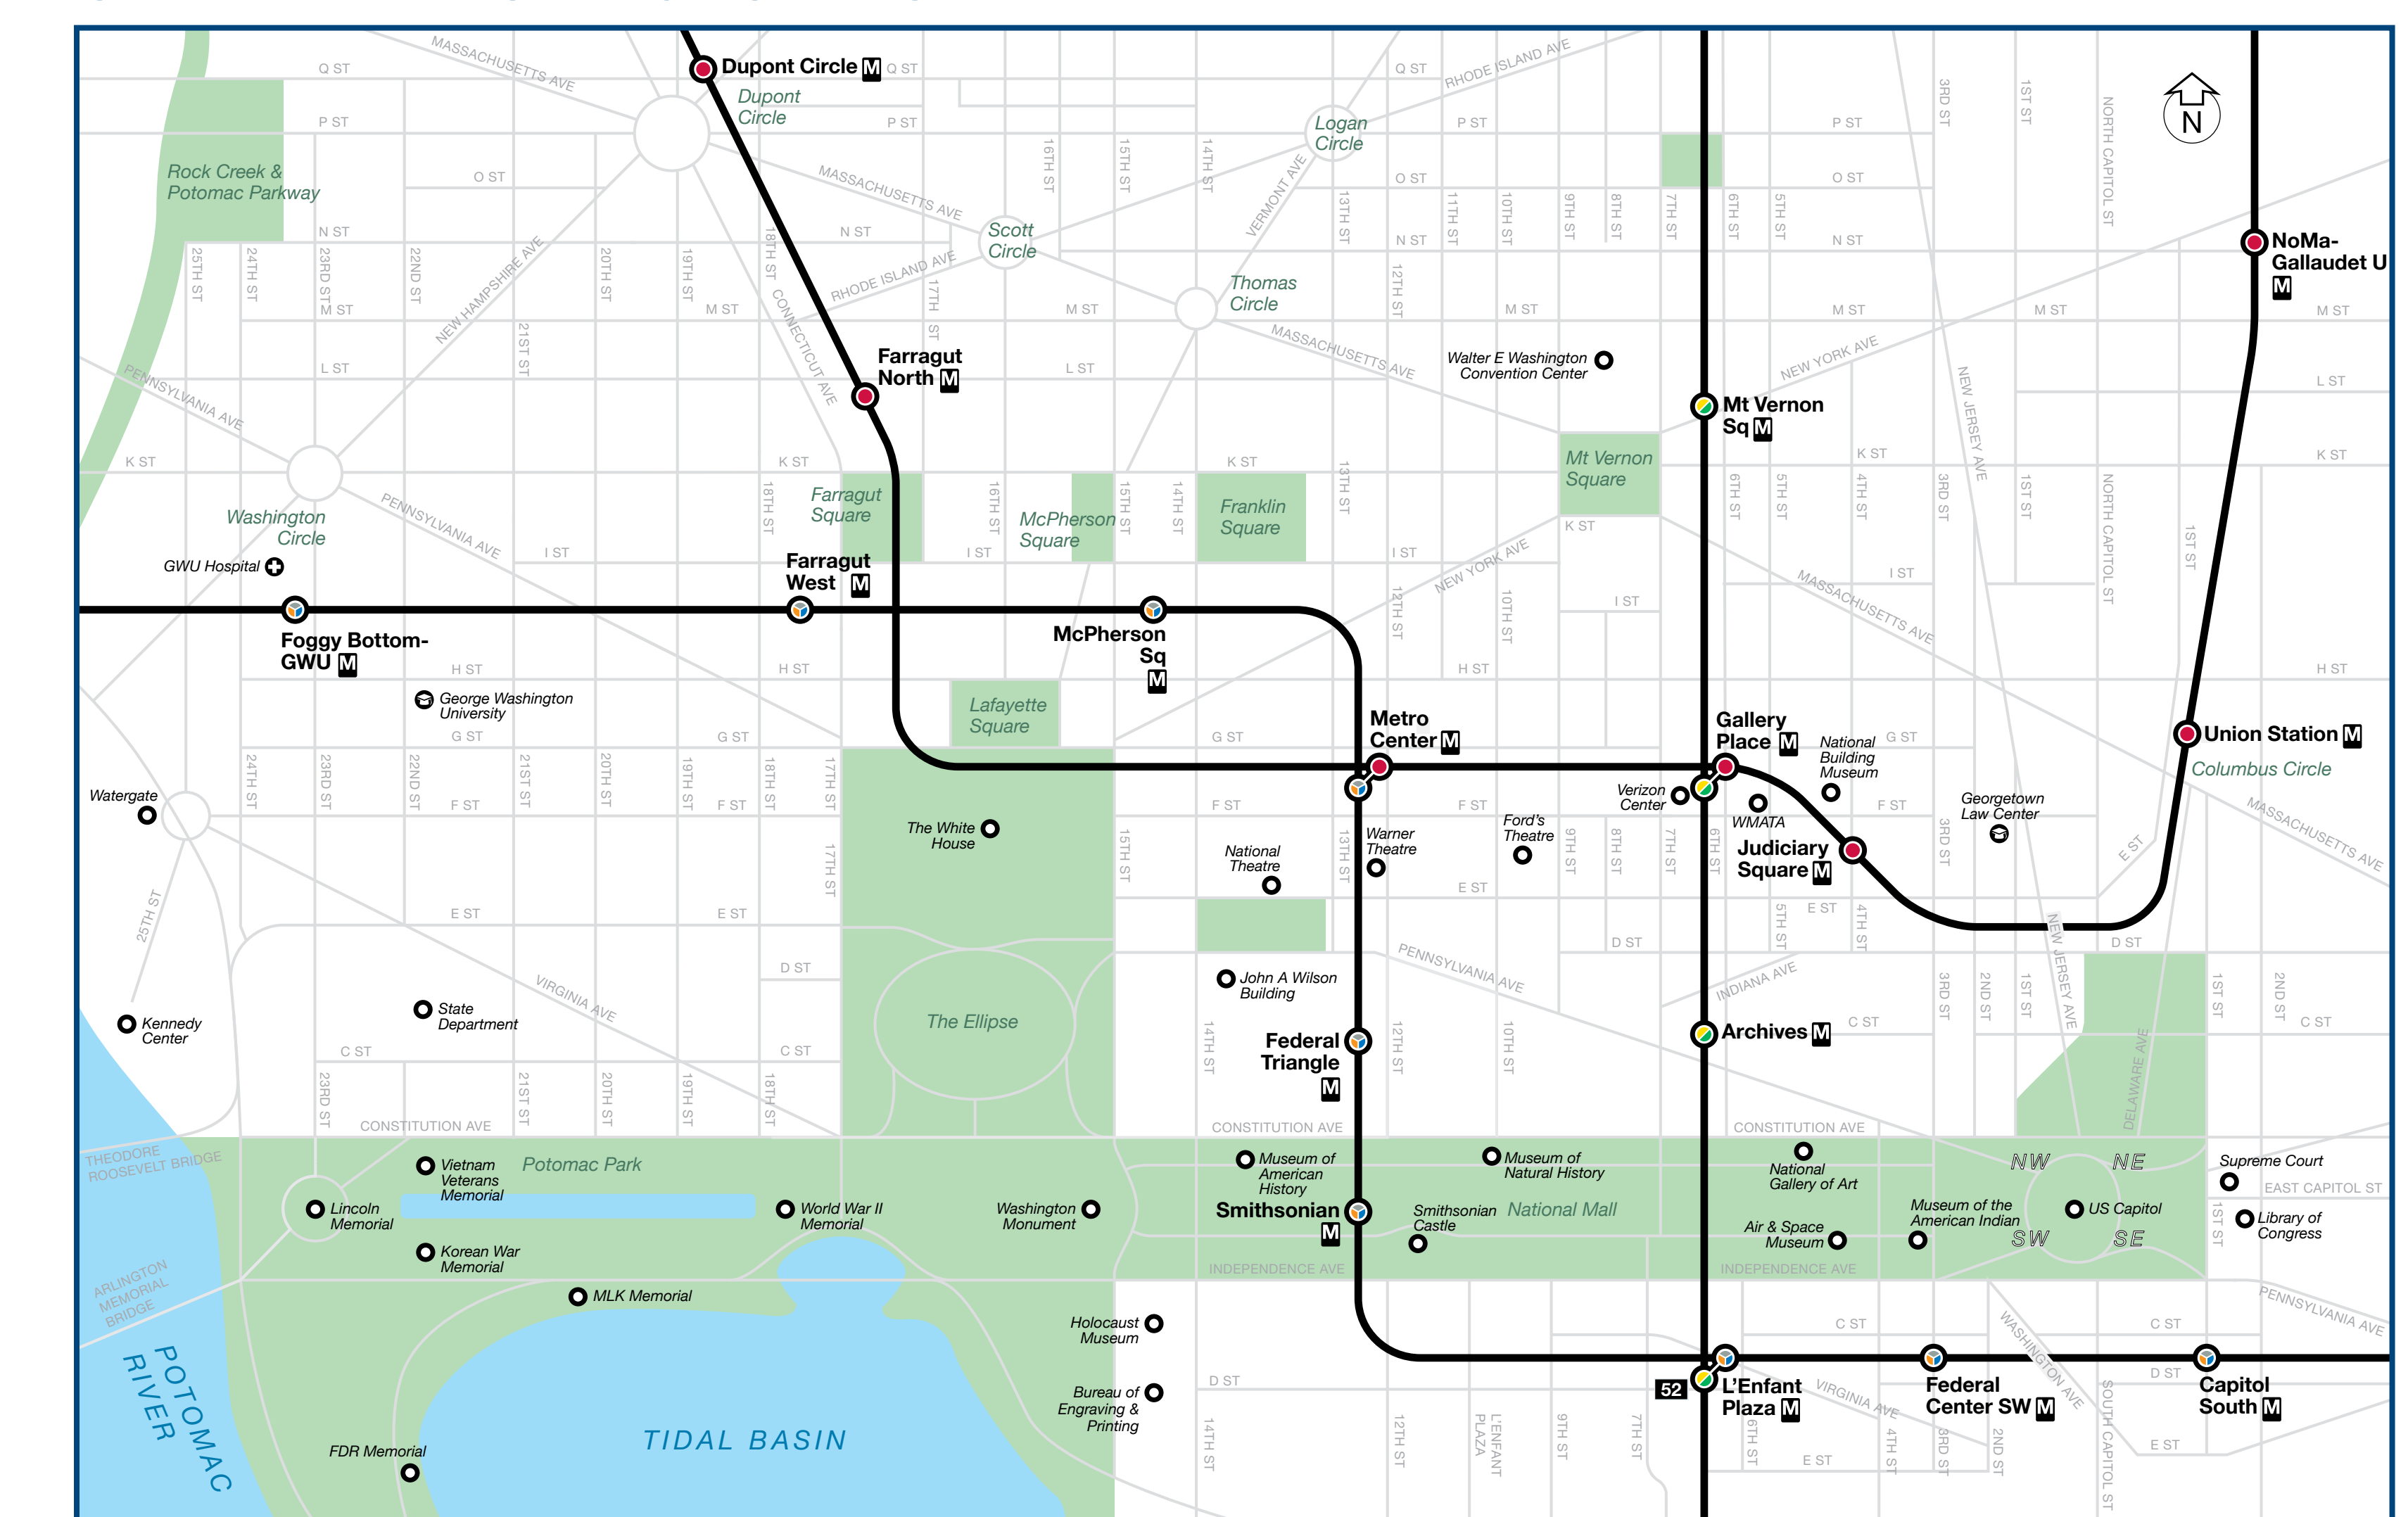

CENTRAL WASHINGTON DC

June 2016

information wmata.com | 202-637-7000 | 202-638-3780

busETA and General Inquiries

Para busETA y información general, llame al 202-637-7000 (TTY 202-638-3780) o visite wmata.com.

경보나 busETA 또는 연어 지원 관련 문의는 202-637-7000 (TTY 202-638-3780) 으로 전화하십시오. 스페인어 문의는 T를 누르시고, 기타 언어 관련 문의는 888을 누른 후 5를 누르십시오. 또는 wmata.com 을 방문하십시오.

metroAlerts
Sign up today at wmata.com/MetroAlerts

Metro is accessible.
Metro es accesible.
메트로는 접속 가능합니다.