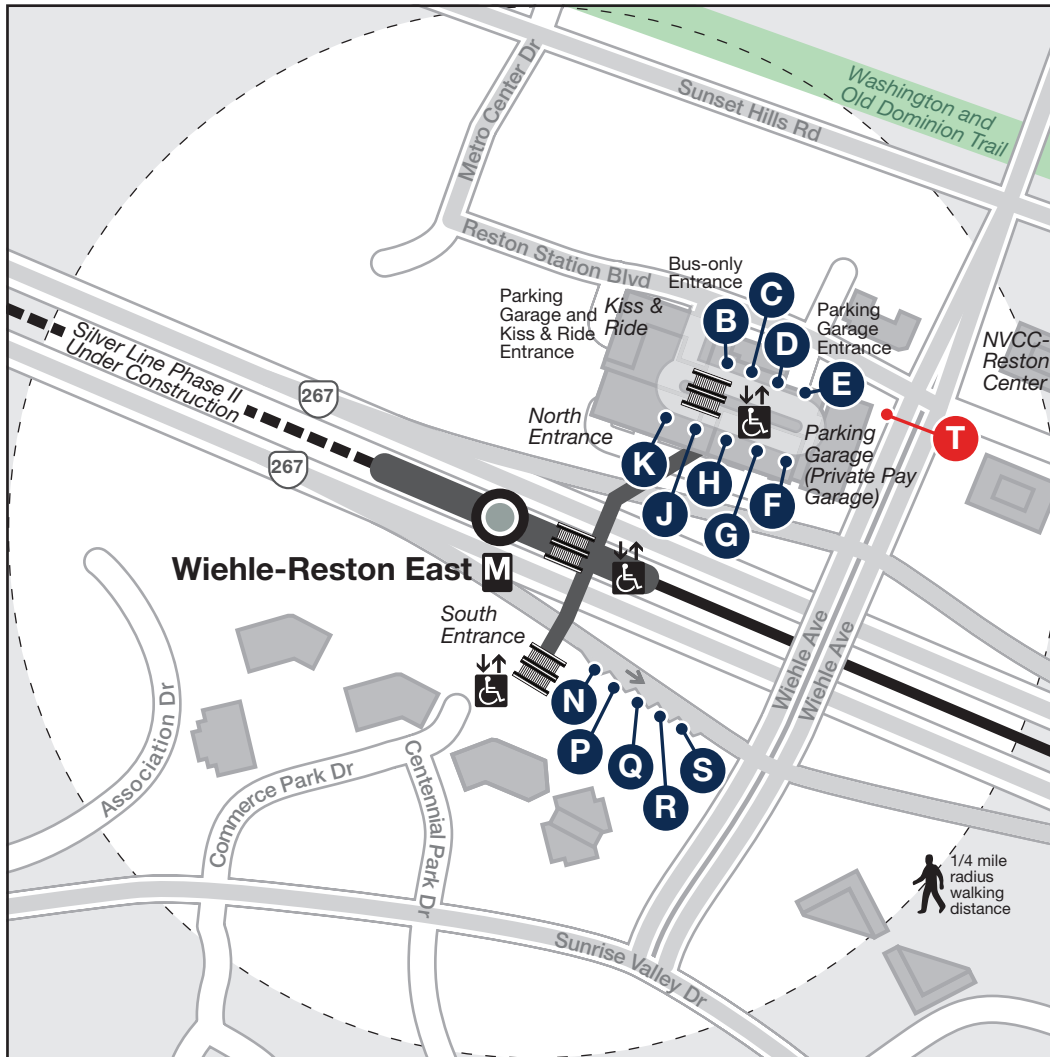

Station Vicinity Map

Wiehle-Reston East

LEGEND

- Bus Stop (on street)
- Bus Bay
- Elevator
- Escalator
- Bus Served Road
- Metrorail Station and line

Note:
The lettered discs on this map will help you locate the bus stop or bay near this station. Be advised they are not displayed at the on street bus stops.

APPROXIMATE WALKING DISTANCE TO THE NEXT METRO STATION FROM THIS EXIT

Station	Lines	Distance	Time to Station	Directions
There are no stations within a reasonable walking distance.				

BUS SERVICE AND BOARDING LOCATIONS

Route	Destination	Stops	Route	Destination	Stops	Route	Destination	Stops	Route	Destination	Stops
FAIRFAX CONNECTOR, FAIRFAX COUNTY											
505	Reston Town Center	K	559	Reston South P&R	G	980	Herndon-Monroe P&R via Route 267	G	RB2	Reston Town Center via South Lakes	I
507	Sunrise Valley - Sunset Hills Circulator	D	585	Franklin Farm, Reston South P&R	S	981	Reston Town Center, Herndon-Monroe, Dulles Airport,	K	RB3	Reston Town Center via Lake Anne	D
551	Herndon-Monroe P&R via South Lakes	J	599	Pentagon M , Crystal City M	J	983	Reston Town Center, Herndon-Monroe, Dulles Airport, Udvar-Hazy	K	RB4	Reston Town Center - North Point	D
552	Northshore Dr	E	924	Dranesville Rd via Herndon Pkwy	R	985	Dulles Discovery	S	WASHINGTON FLYER		
553	Reston South P&R via Glade Dr	Q	926	Dranesville Rd via Worldgate Dr	R	985	Dulles Discovery	S	FLYER	Dulles Airport	B
554	Center Harbor	E	929	Centreville Rd	R	985	Dulles Discovery	S	LOUDOUN COUNTY TRANSIT		
557	Reston South P&R via Soapstone Dr	Q	950	Reston Town Center	H	985	Dulles Discovery	S	LCT		N P
558	Center Harbor, Lake Fairfax	E	951	Reston Town Center	H	985	Dulles Discovery	S			
			951	Herndon-Monroe P&R via Sunrise Valley	G	RB1	Reston Town Center via Hunter Woods	T			
			952	Herndon-Monroe P&R via Sunset Hills	G						