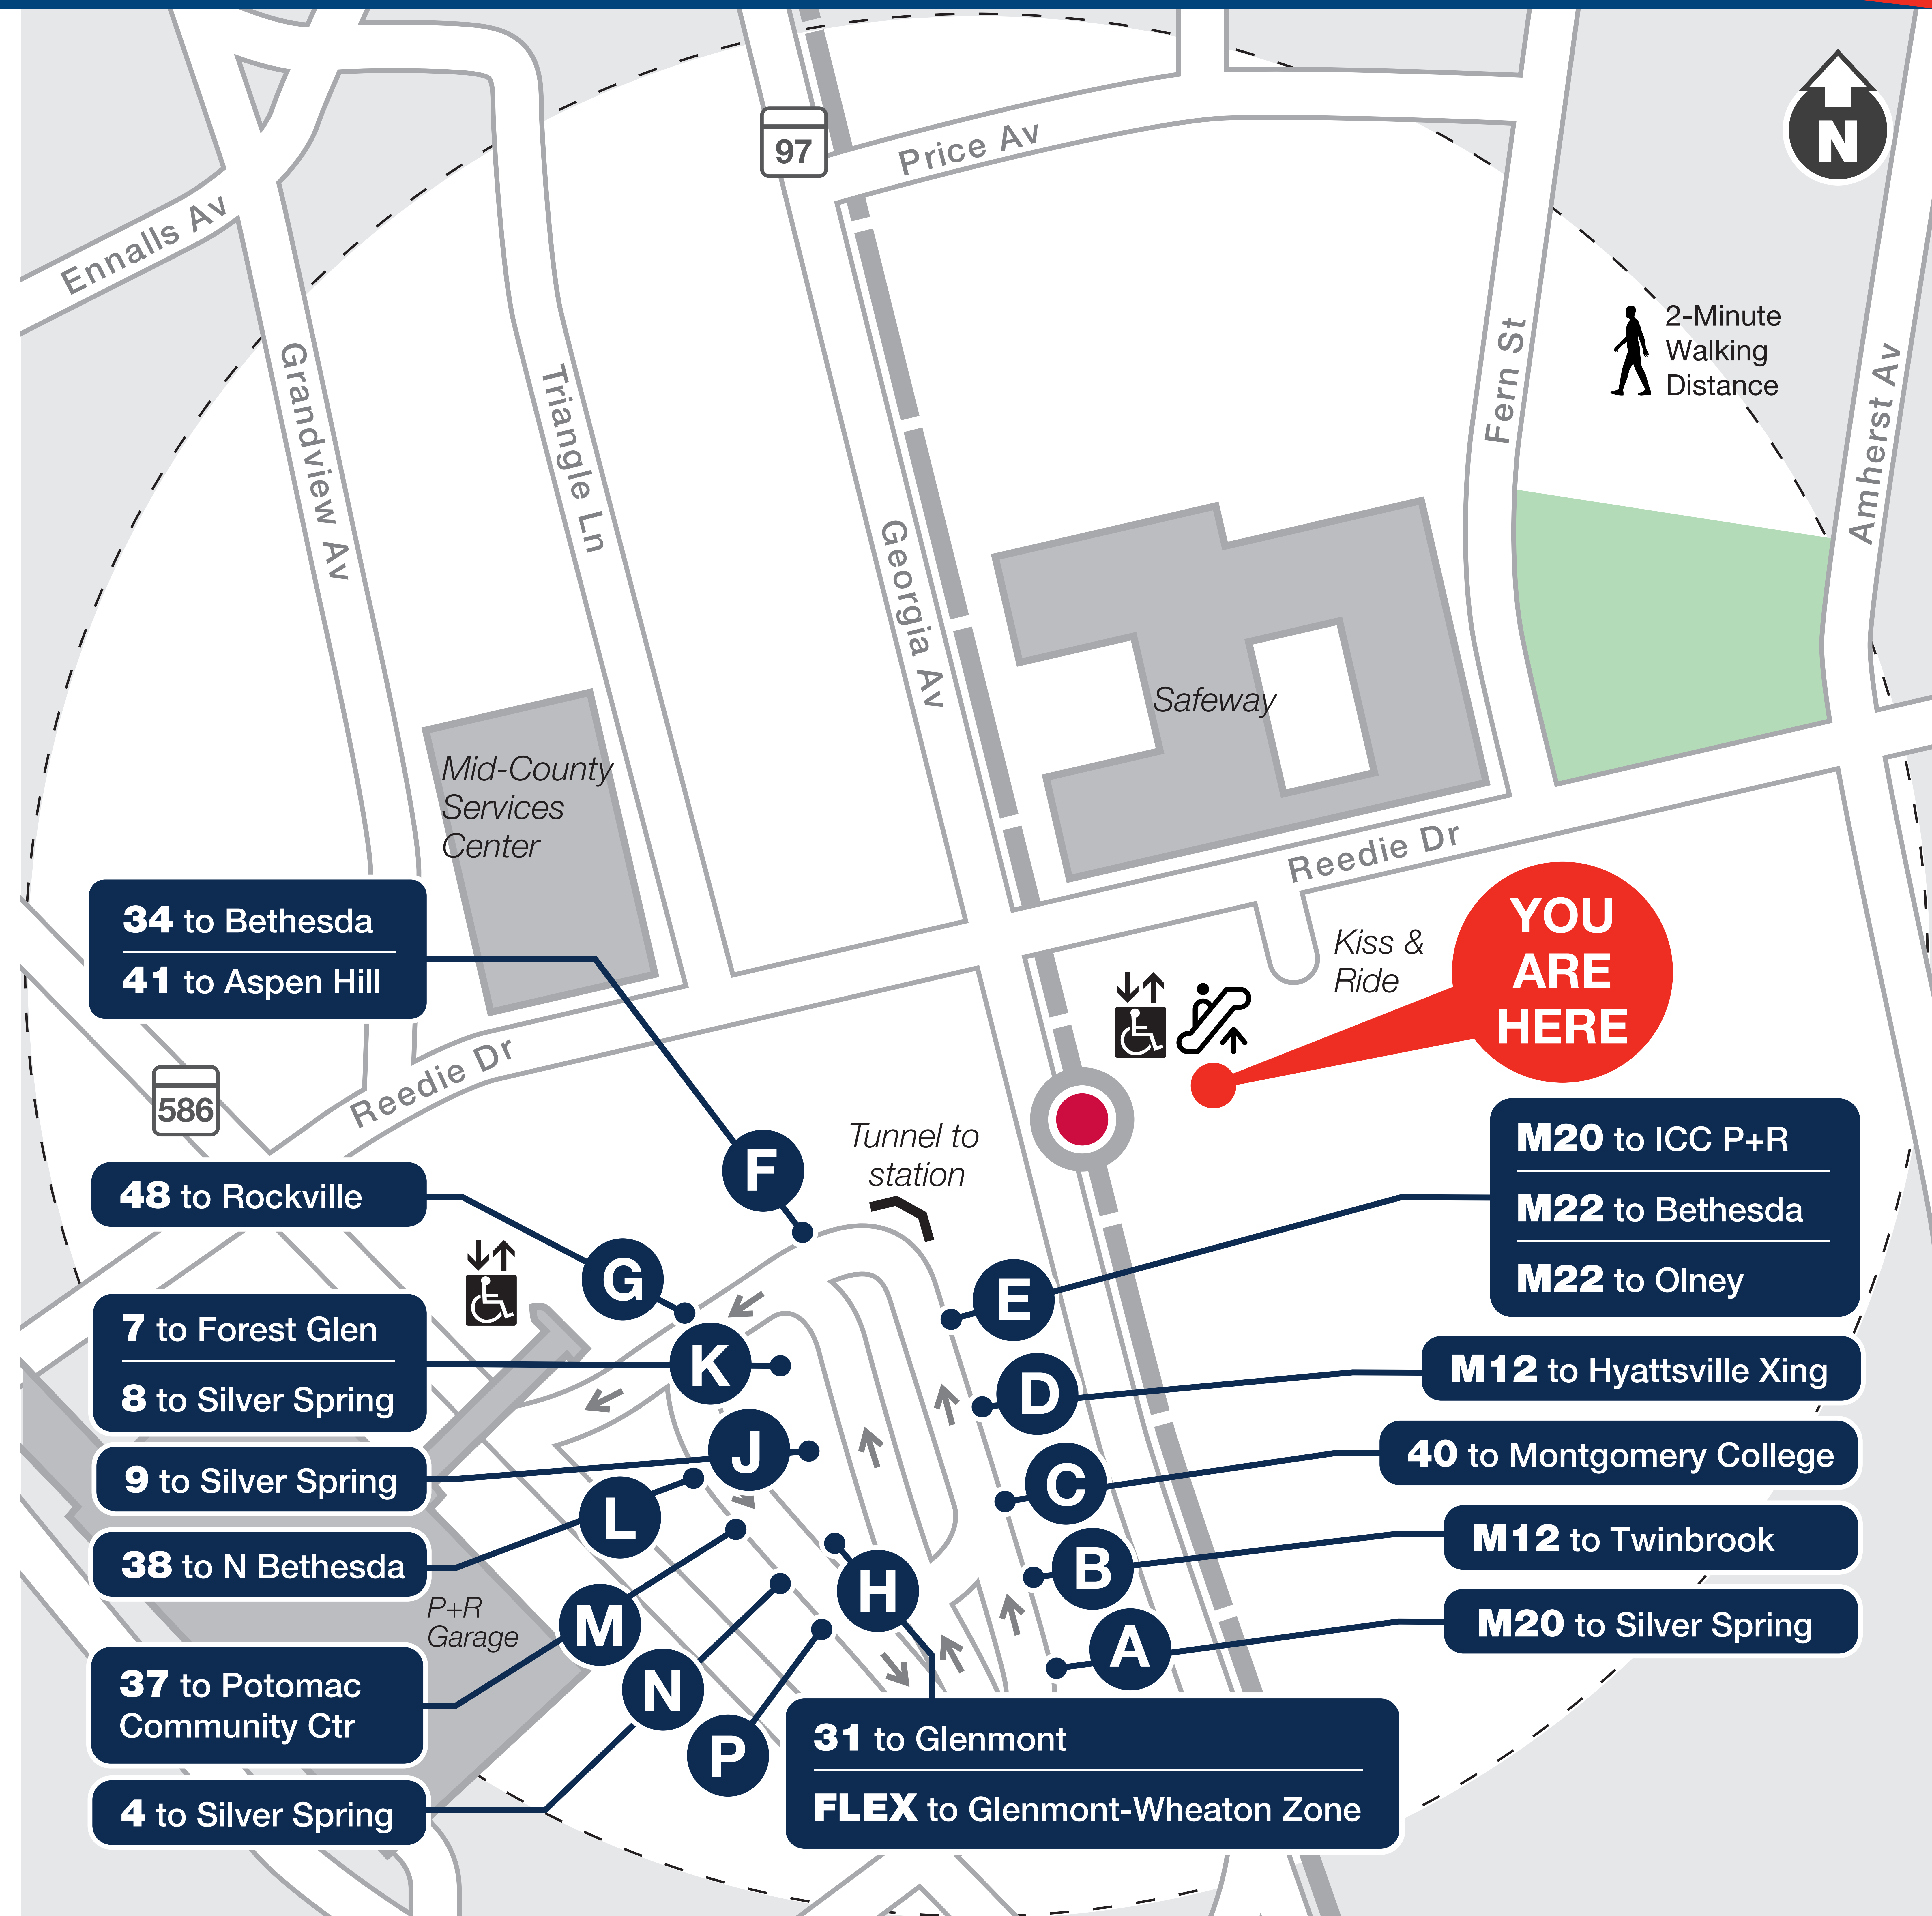

Looking for a Bus?

Boarding Locations and Service Days

Route	Destination	Boarding Location	Monday to Friday	Saturday	Sunday
M12	Twinbrook	B	✓	✓	✓
M12	Hyattsville Xing	D	✓	✓	✓
M20	Silver Spring	A	✓	✓	✓
M20	ICC P+R	E	✓	✓	✓
M22	Bethesda	E	✓	✓	✓
M22	Olney	E	✓	✓	✓
Ride On-Montgomery County					
4	Silver Spring	N	✓		
7	Forest Glen	K	✓		
8	Silver Spring	K	✓	✓	✓
9	Silver Spring	J	✓	✓	✓
31	Glenmont	H	✓		
34	Bethesda	F	✓	✓	✓
37	Potomac Community Ctr	M	✓		
38	N Bethesda	L	✓	✓	
40	Montgomery College	C	✓	✓	✓
41	Aspen Hill	F	✓	✓	✓
48	Rockville	G	✓	✓	✓
FLEX	Glenmont-Wheaton Zone	H	Book a trip with the Ride On Flex app.		

For more information | Para más información

wmata.com

202-GO-METRO

@wmata

@wmata.com

Elevator

Escalator

Metro Station and Line

Metro is accessible.
Metro es accesible.
메트로는 접속 가능합니다.