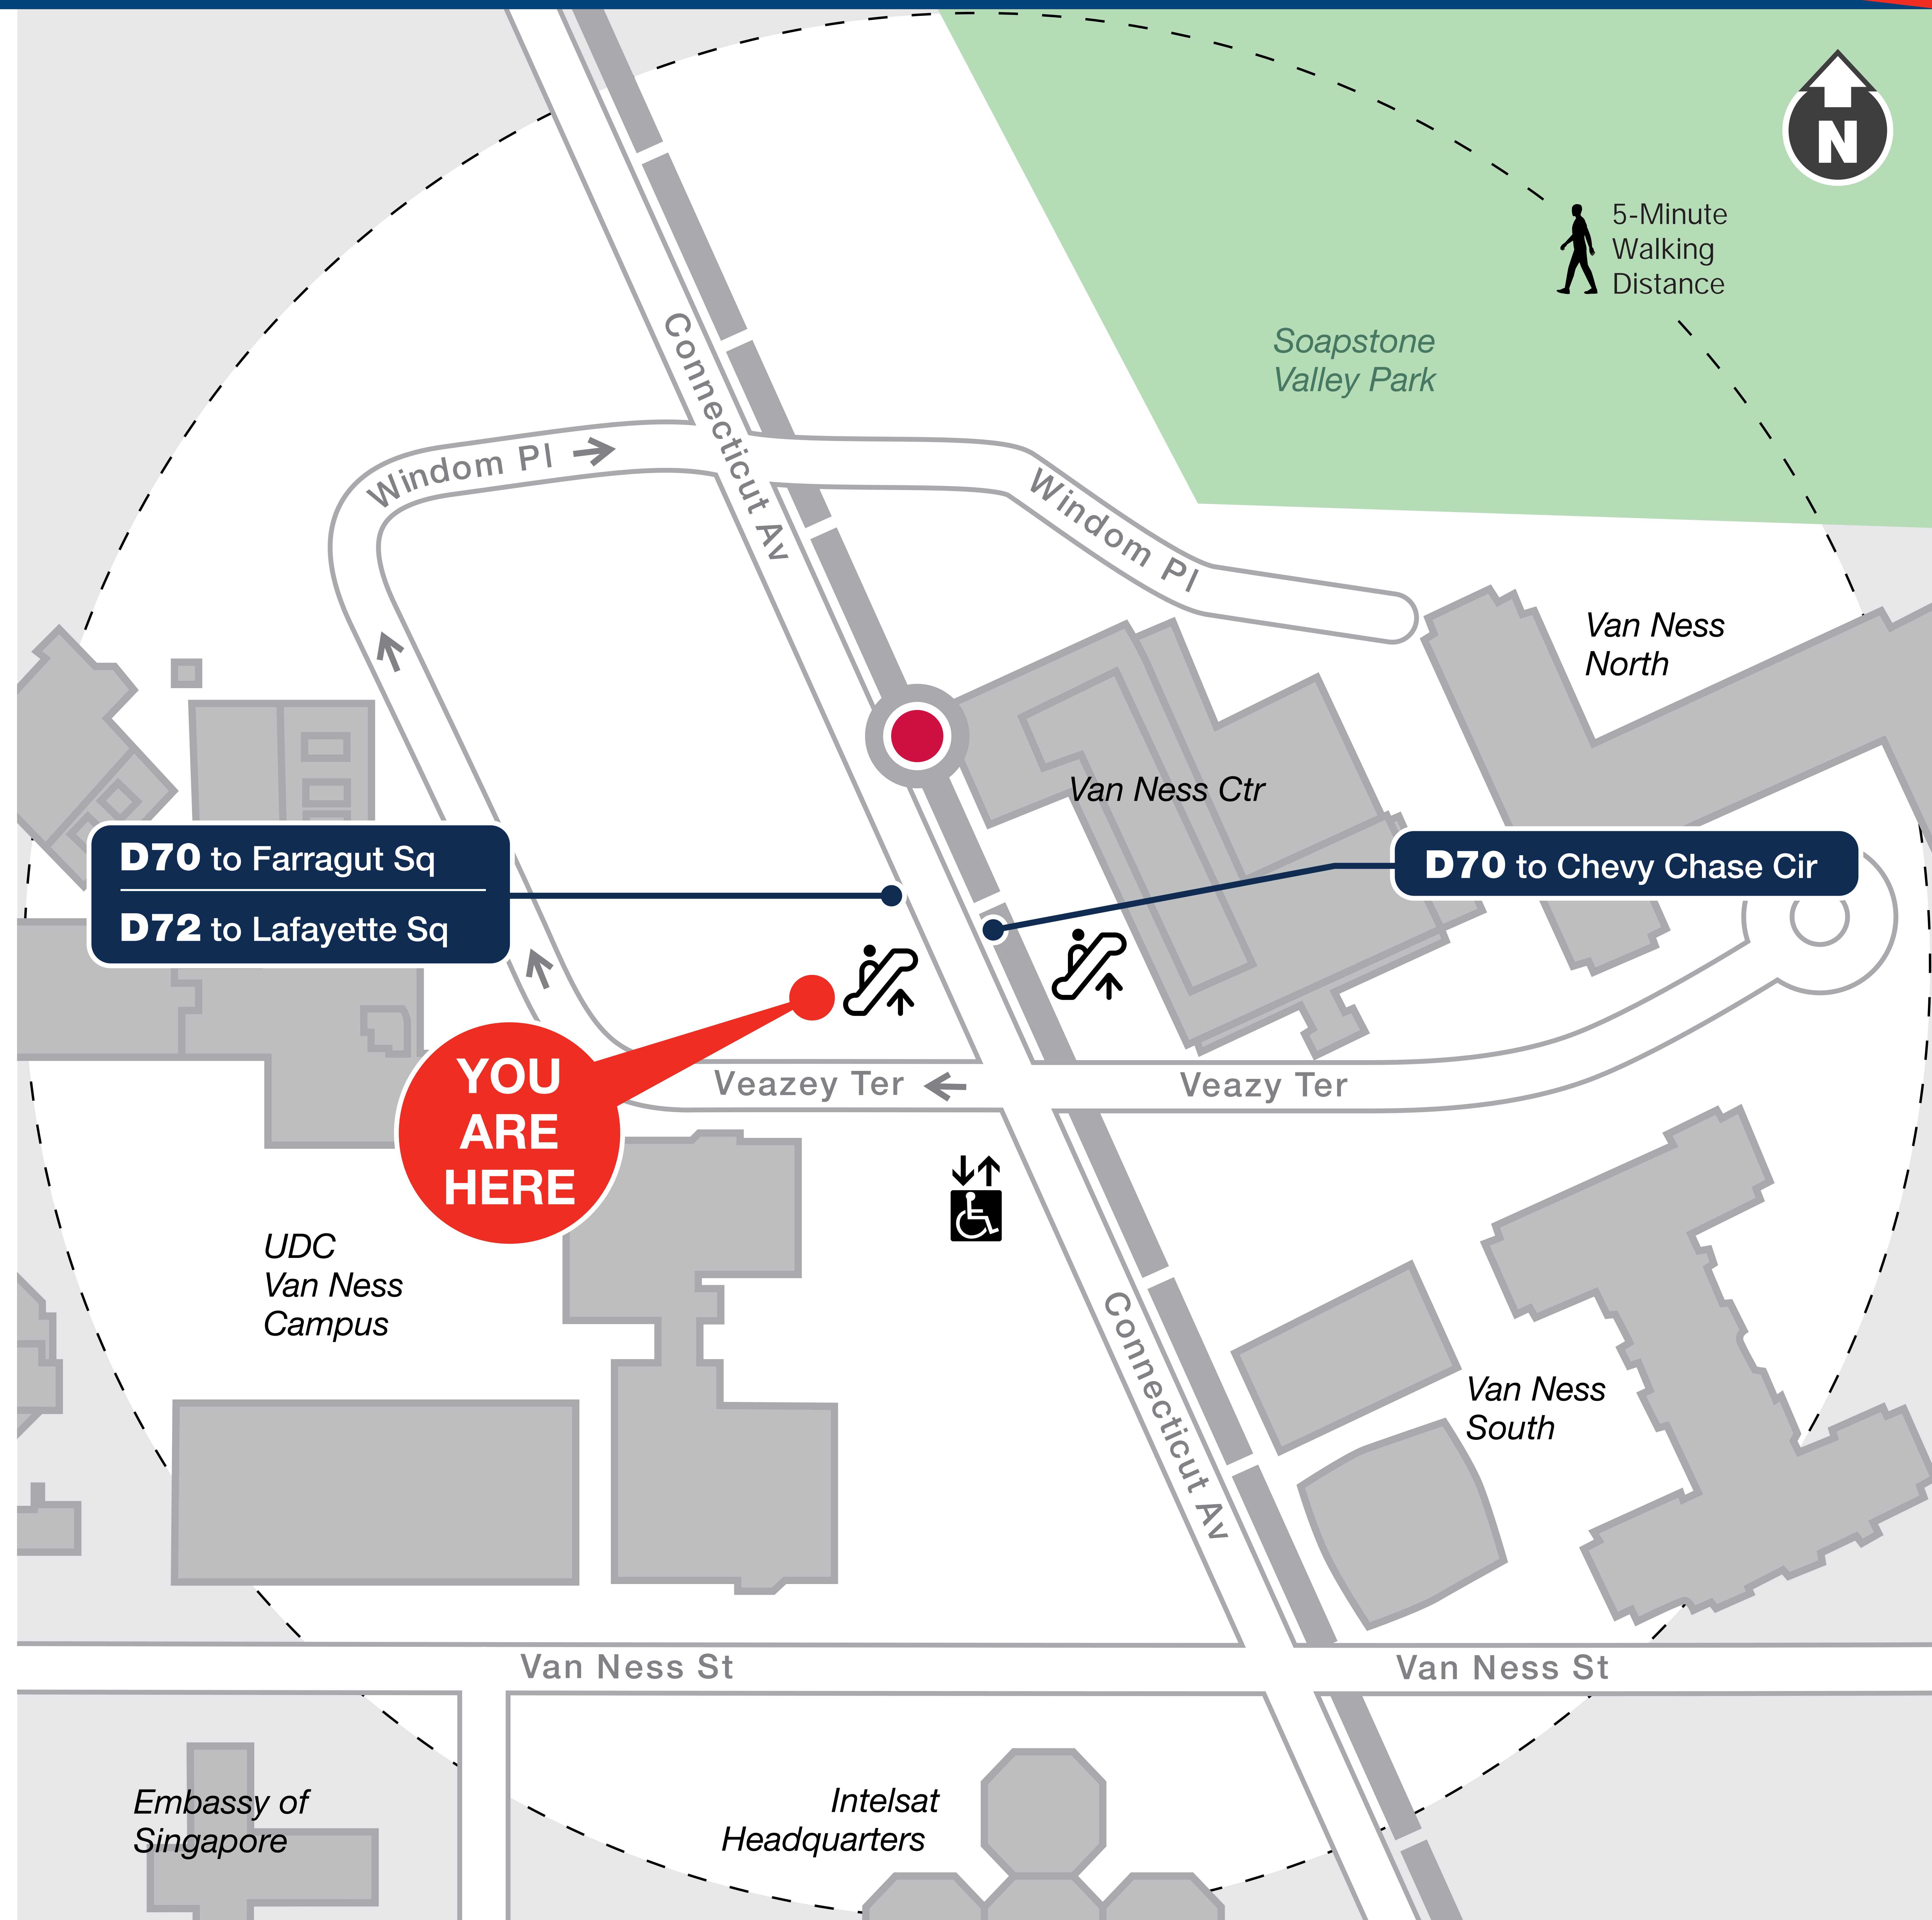

Looking for a Bus?

Boarding Locations and Service Days

Route	Destination	Boarding Location	Monday to Friday	Saturday	Sunday
D70	Chevy Chase Cir	Connecticut Av+ Veazey Ter NW	✓	✓	✓
D70	Farragut Square	Connecticut Av+ Veazey Ter NW	✓	✓	✓
D72	Lafayette Sq	Connecticut Av+ Veazey Ter NW	✓		

For more information | Para más información

 wmata.com

 202-GO-METRO

 @wmata

 @wmata.com

Elevator

Escalator

Metro Station and Line

Metro is accessible.

Metro es accesible.

메트로는 접속 가능합니다.