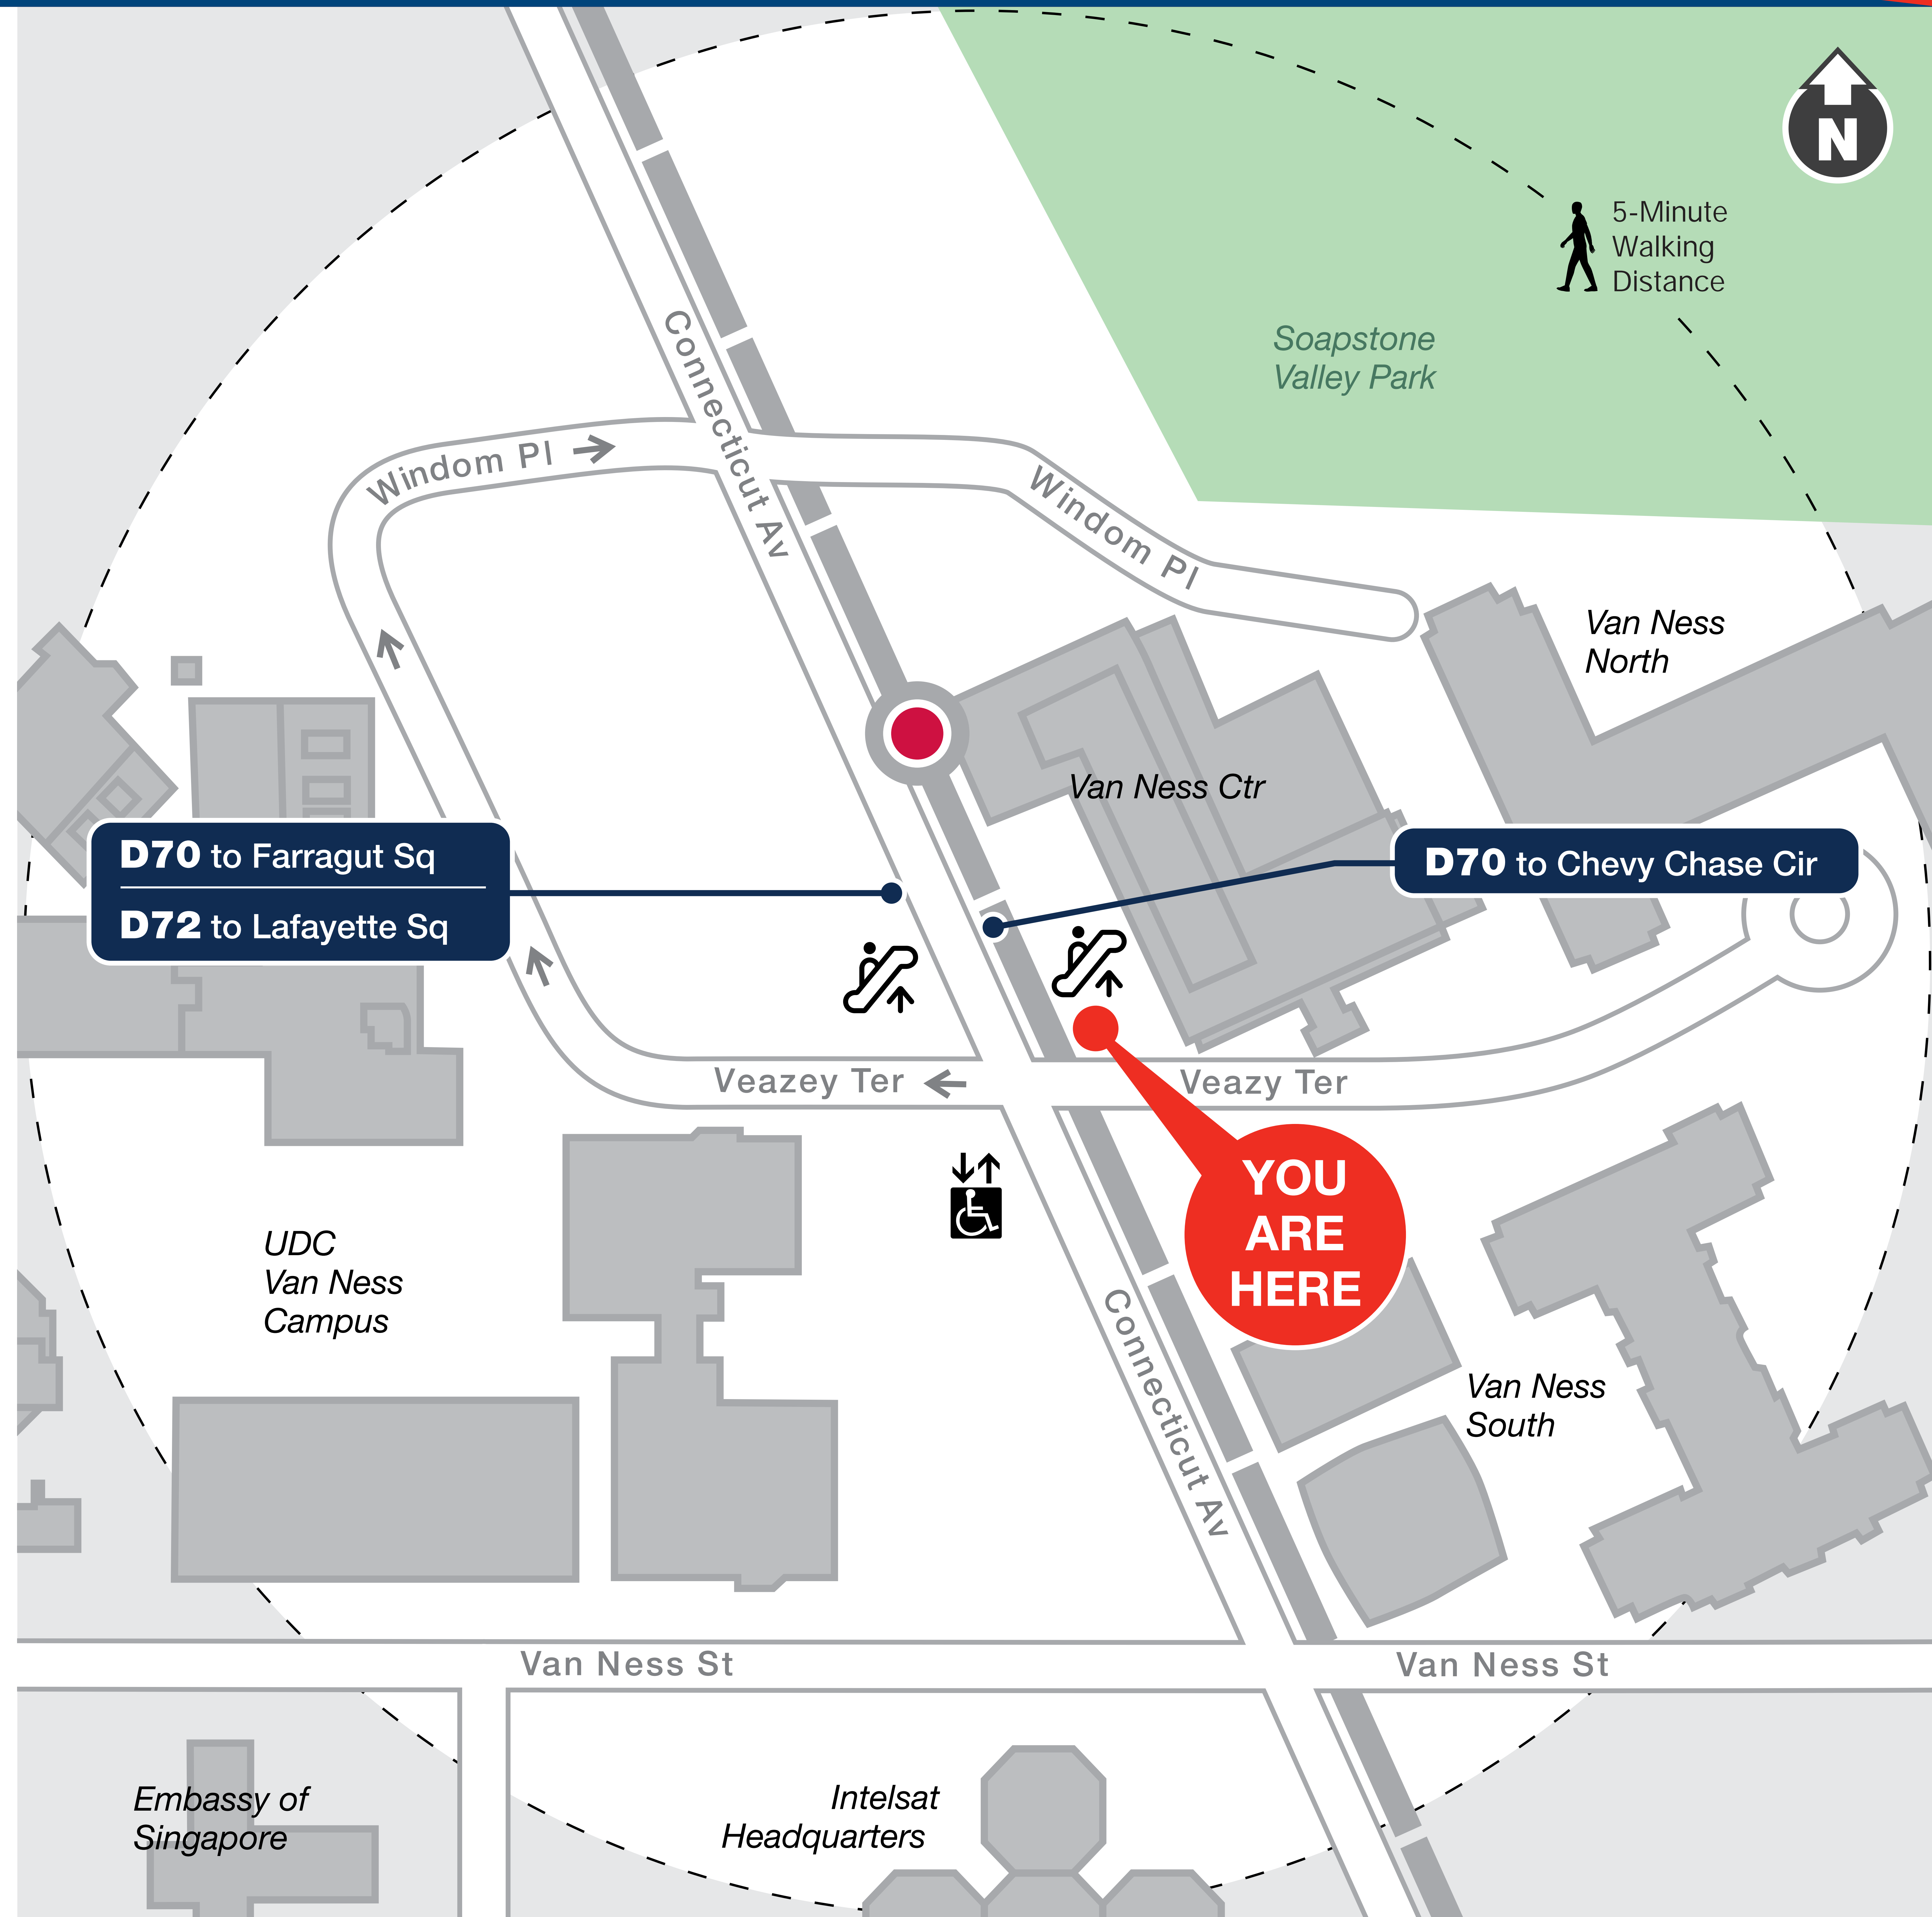

Looking for a Bus?

Boarding Locations and Service Days

Route	Destination	Boarding Location	Monday to Friday	Saturday	Sunday
D70	Chevy Chase Cir	Connecticut Av+ Veazey Ter NW	✓	✓	✓
D70	Farragut Square	Connecticut Av+ Veazey Ter NW	✓	✓	✓
D72	Lafayette Sq	Connecticut Av+ Veazey Ter NW	✓		

For more information | Para más información

 wmata.com

 202-GO-METRO

 @wmata

 @wmata.com

Elevator

Escalator

Metro Station and Line

Metro is accessible.
Metro es accesible.
메트로는 접속 가능합니다.