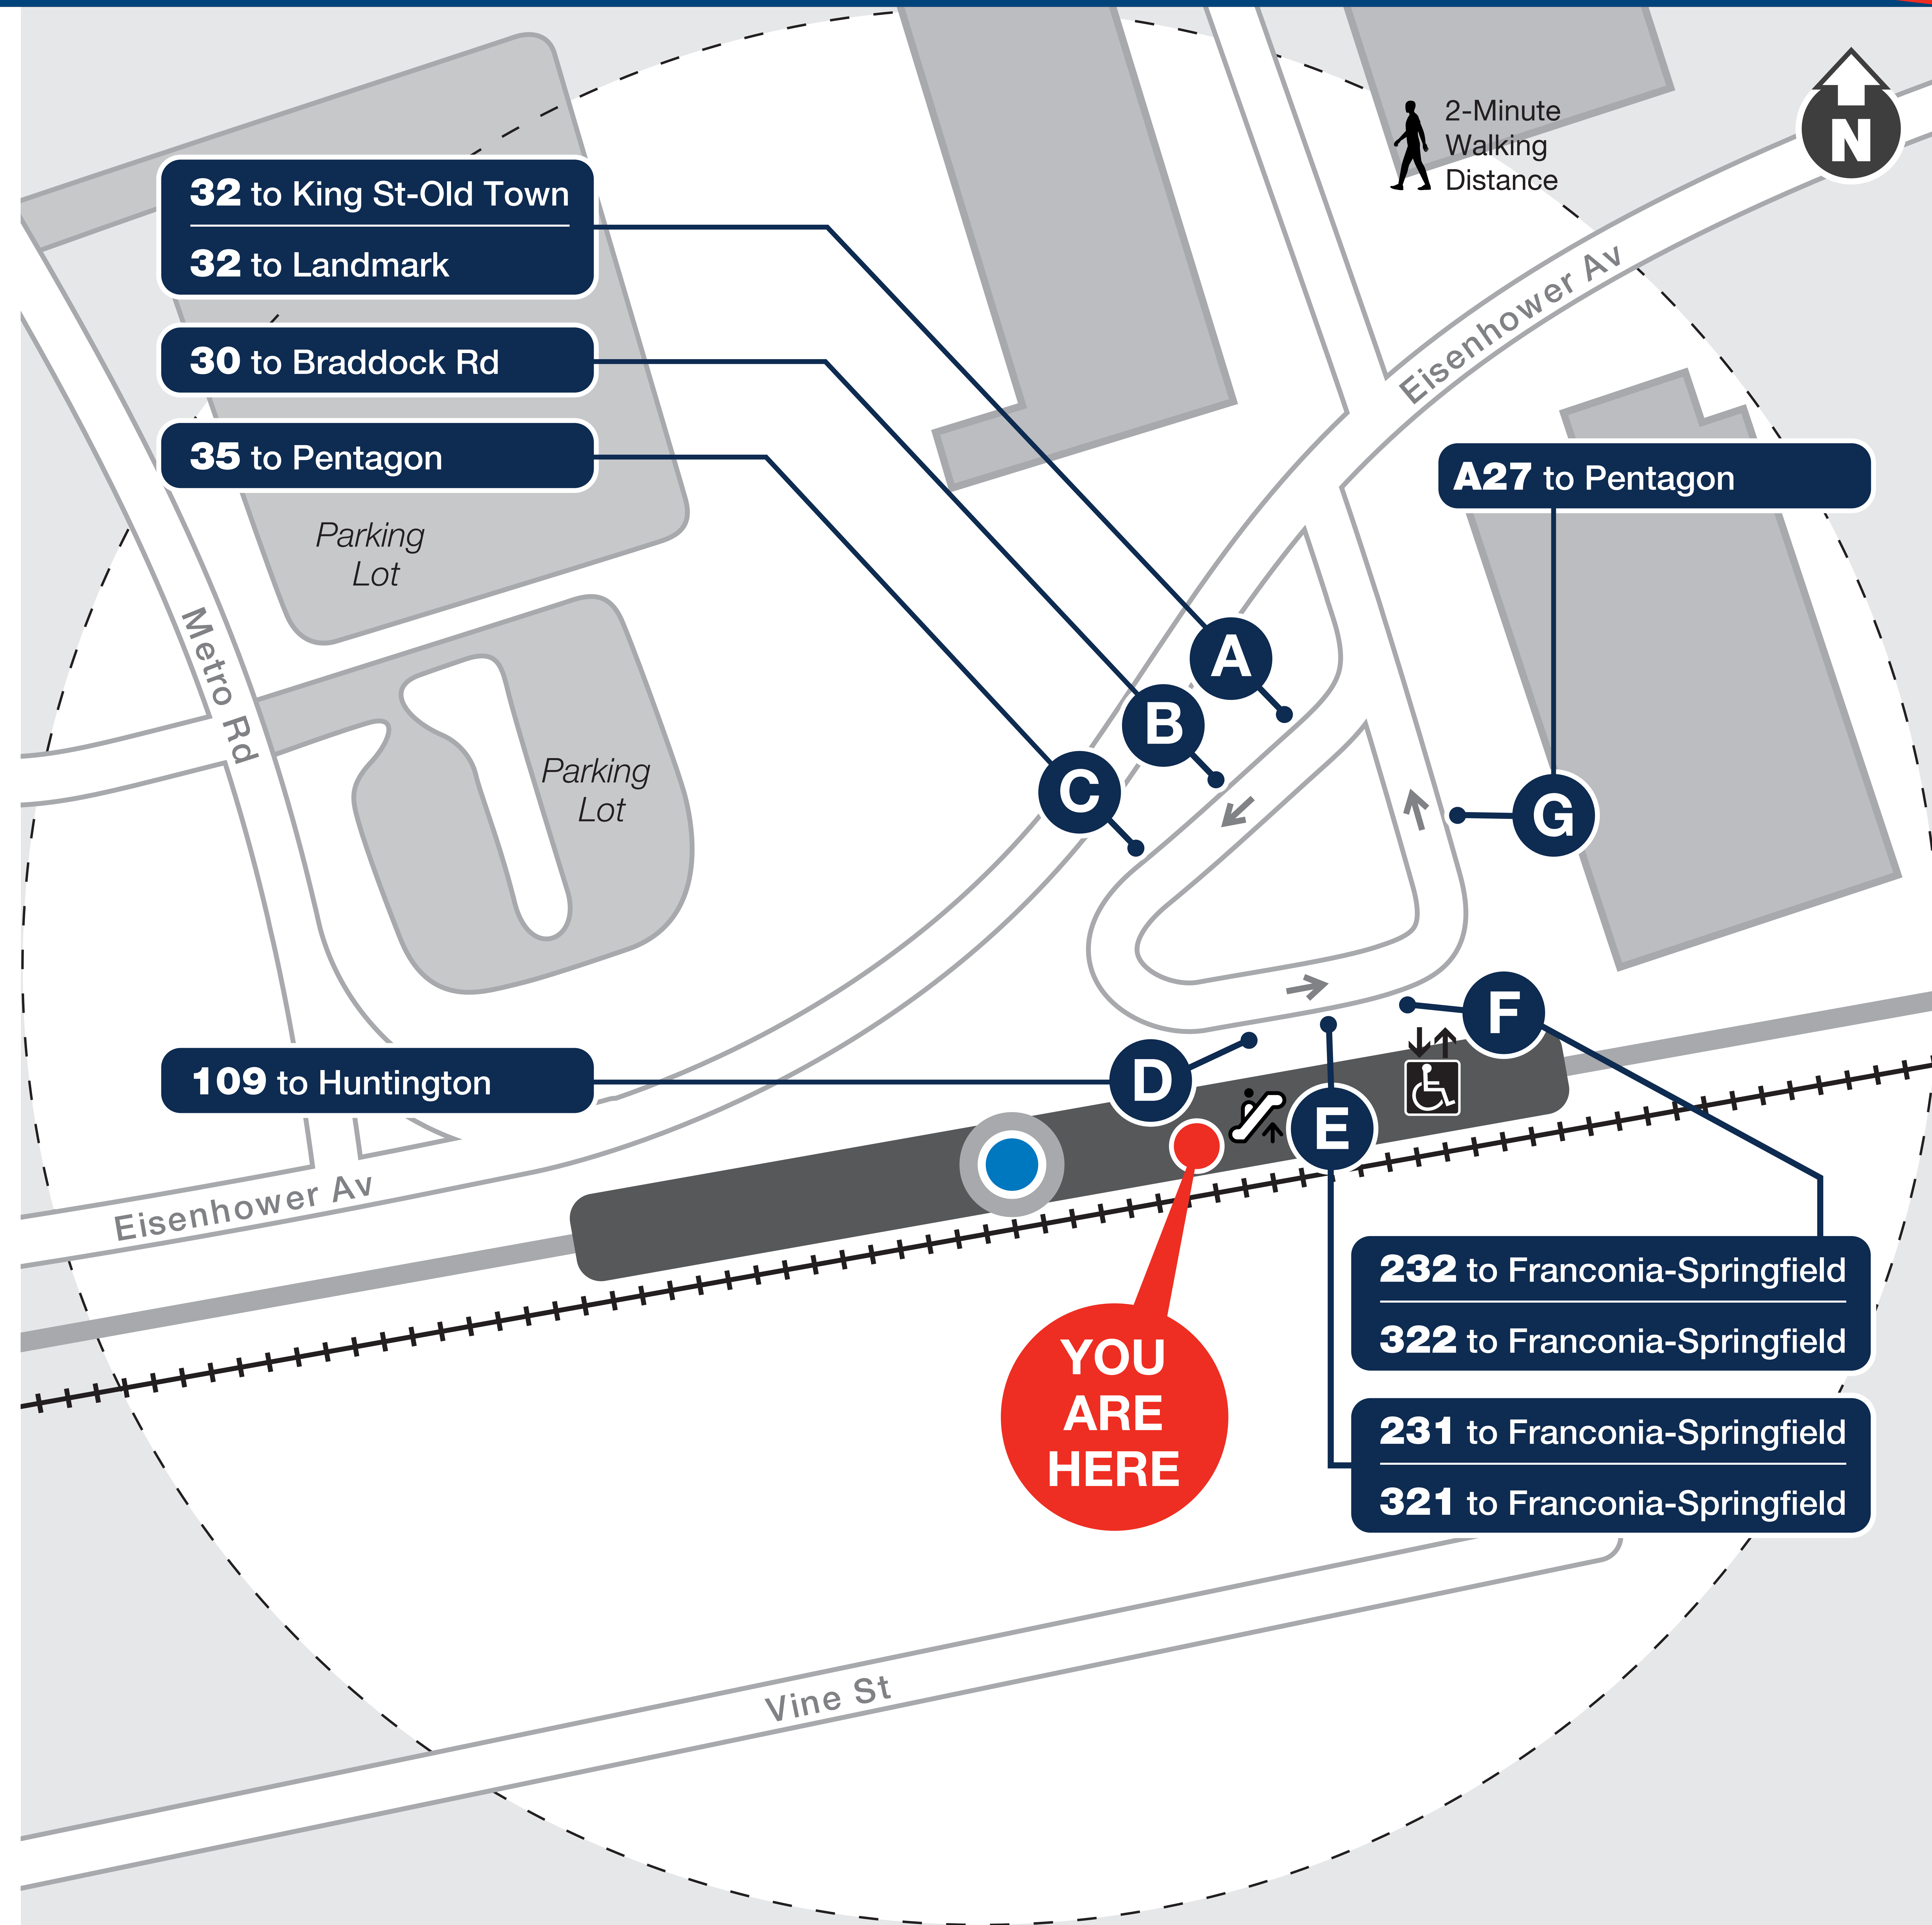

# Van Dorn St

## Looking for a Bus?

### Boarding Locations and Service Days

Route	Destination	Boarding Location	Monday to Friday	Saturday	Sunday
A27	Pentagon	G	✓	✓	✓
<b>DASH-Alexandria Transit</b>					
30	Braddock Rd	B	✓	✓	✓
32	King St-Old Town	A	✓	✓	✓
32	Landmark	A	✓	✓	✓
35	Pentagon	C	✓	✓	✓
<b>Fairfax Connector</b>					
109	Huntington	D	✓	✓	✓
231	Franconia-Springfield	E	✓		
232	Franconia-Springfield	F	✓		
321	Franconia-Springfield	E	✓	✓	✓
322	Franconia-Springfield	F	✓	✓	✓