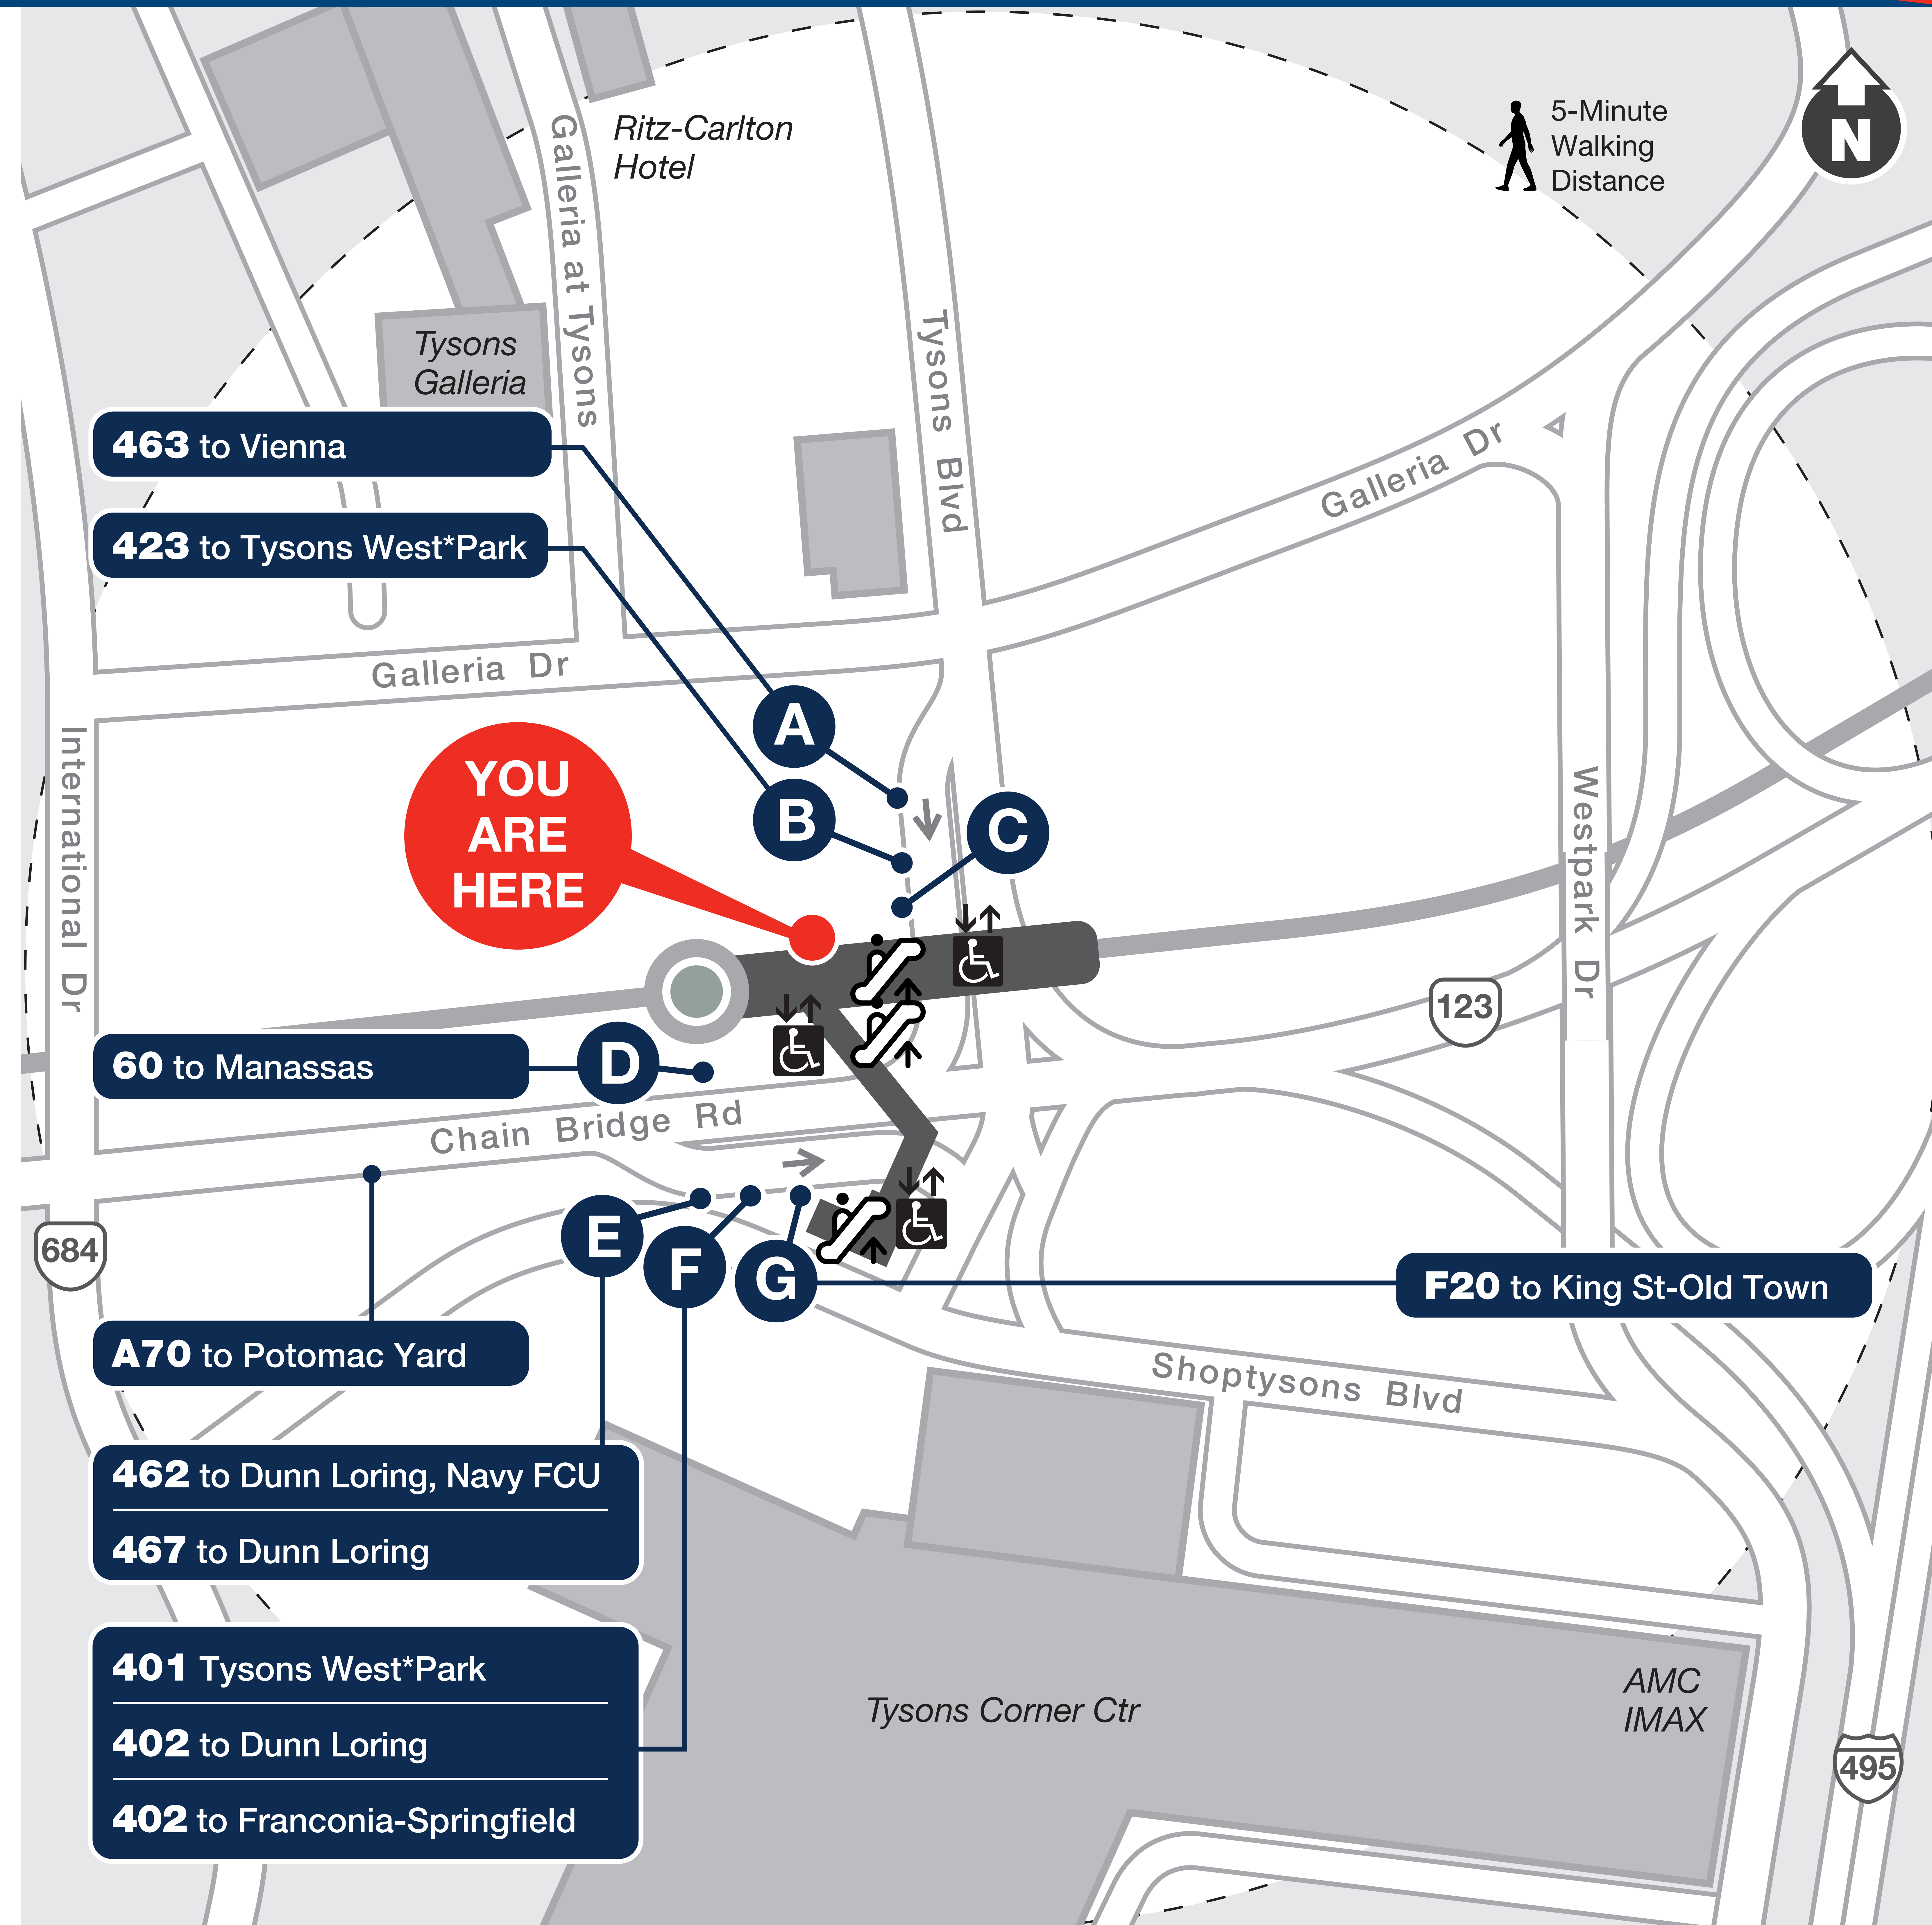

Looking for a Bus?

Boarding Locations and Service Days

Route	Destination	Boarding Location	Monday to Friday	Saturday	Sunday
F20	King St-Old Town	G	✓	✓	✓
A70	Potomac Yard	Chain Bridge Rd+ International Dr	✓	✓	✓
Fairfax Connector					
401	Tysons West*Park	F	✓	✓	✓
402	Dunn Loring	F	✓	✓	✓
402	Franconia-Springfield	F	✓	✓	✓
423	Tysons West*Park	B	✓	✓	✓
462	Dunn Loring , Navy FCU HQ	E	✓		
463	Vienna	A	✓	✓	✓
467	Dunn Loring	E	✓	✓	✓
OmniRide					
60	Manassas	D			

For bus service information, visit omniride.com

For more information | Para más información

wmata.com

202-GO-METRO

@wmata

@wmata.com

Elevator

Escalator

Metro Station and Line

Metro is accessible.
Metro es accesible.
메트로는 접속 가능합니다.