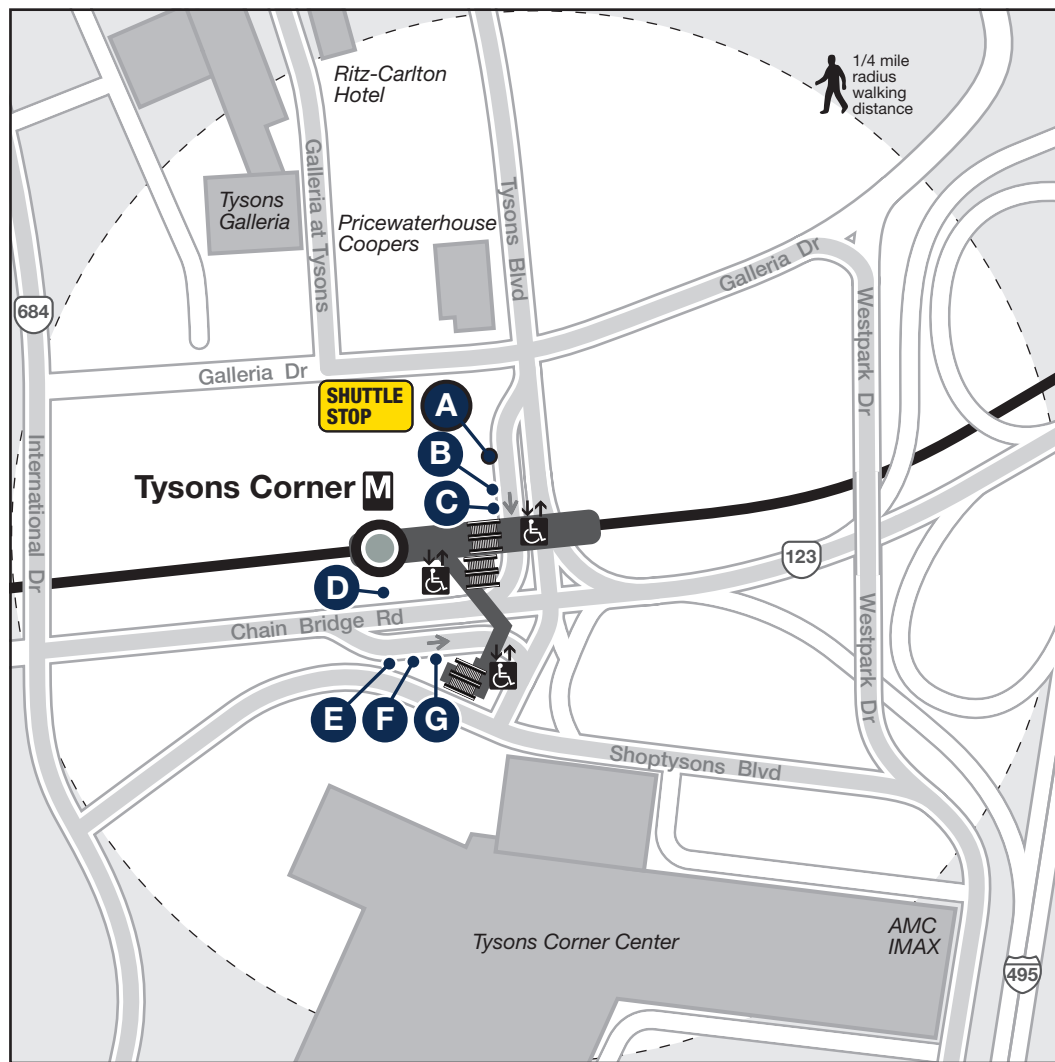

# Station Vicinity Map Tysons Corner

**LEGEND**

- Bus Stop (on street)
- Bus Bay
- Elevator
- Escalator
- Bus Served Road
- Metrorail Station and line

**Note:**  
The lettered discs on this map will help you locate the bus stop or bay near this station. Be advised they are not displayed at the on street bus stops.

Tysons Corner:EVAC-0615

**A** In the event of an emergency, this bus stop will also be served by shuttle buses

## APPROXIMATE WALKING DISTANCE TO THE NEXT METRO STATION FROM THIS EXIT

Station	Lines	Distance	Time to Station	Directions
---------	-------	----------	-----------------	------------

There are no stations within a reasonable walking distance.

## BUS SERVICE AND BOARDING LOCATIONS

Route	Destination	Stops
<b>METROBUS</b>		
2T	Dunn Loring	A
15M	George Mason Univ., Vienna	A
28A	King St-Old Town	G
28X	Mark Center	G

Route	Destination	Stops
<b>FAIRFAX CONNECTOR, FAIRAX CO.</b>		
401	Tysons West*Park Transit Sta.	F
402	Dunn Loring , Franconia-Springfield	F
423	Greensboro Dr, North Tysons	B
462	Dunn Loring , Navy FCU HQ	E
463	Vienna  via Maple Ave	E
<b>PRTC METRO DIRECT</b>		
LH	Linton Hall	D
MMD	Manassas	D