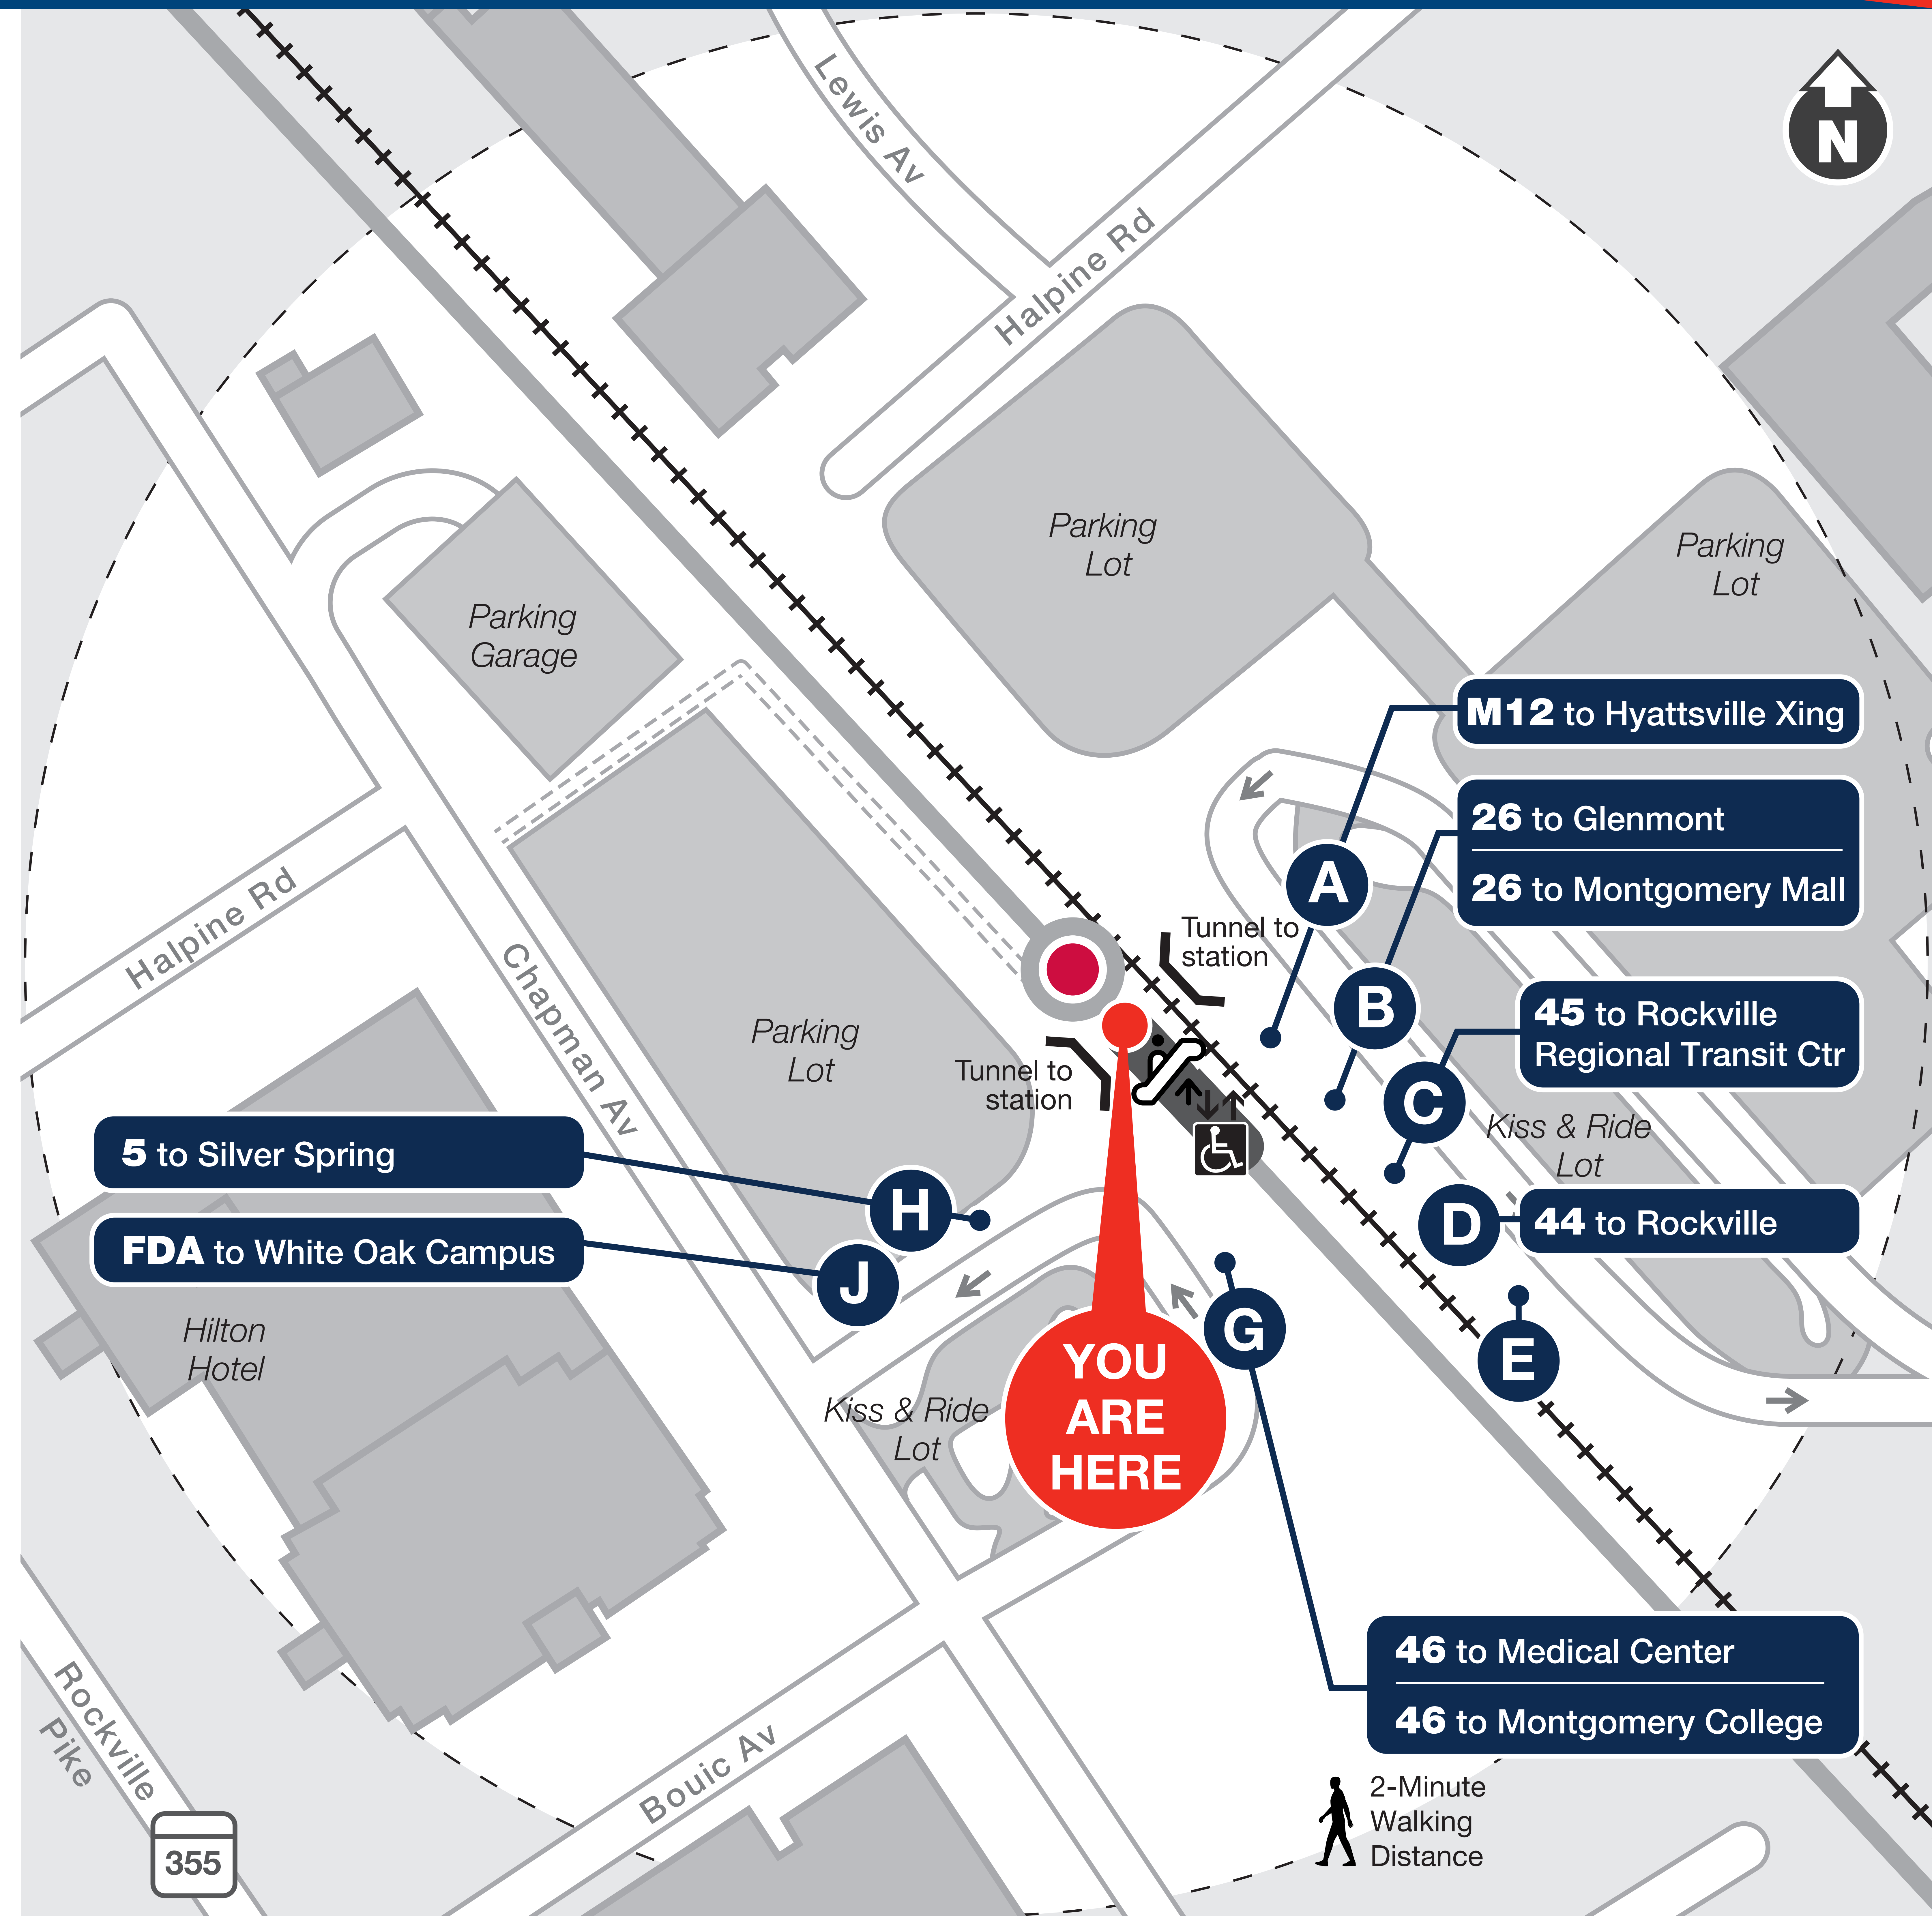

# Looking for a Bus?

## Boarding Locations and Service Days

| Route                            | Destination                    | Boarding Location | Monday to Friday | Saturday | Sunday |
|----------------------------------|--------------------------------|-------------------|------------------|----------|--------|
| M12                              | Hyattsville Xing               | A                 | ✓                | ✓        | ✓      |
| <b>Ride On-Montgomery County</b> |                                |                   |                  |          |        |
| 5                                | Silver Spring                  | H                 | ✓                | ✓        | ✓      |
| 26                               | Glenmont                       | B                 | ✓                | ✓        | ✓      |
| 26                               | Montgomery Mall                | B                 | ✓                | ✓        | ✓      |
| 44                               | Rockville                      | D                 | ✓                |          |        |
| 45                               | Rockville Regional Transit Ctr | C                 | ✓                | ✓        |        |
| 46                               | Medical Center                 | G                 | ✓                | ✓        | ✓      |
| 46                               | Montgomery College             | G                 | ✓                | ✓        | ✓      |
| <b>FDA Shuttle</b>               |                                |                   |                  |          |        |
| FDA                              | White Oak Campus               | J                 | ✓                |          |        |

For more information | Para más información

[wmata.com](http://wmata.com)

202-GO-METRO

@wmata

@wmata.com

Elevator

Escalator

Metro Station and Line

Metro is accessible.  
Metro es accesible.  
메트로는 접속 가능합니다.