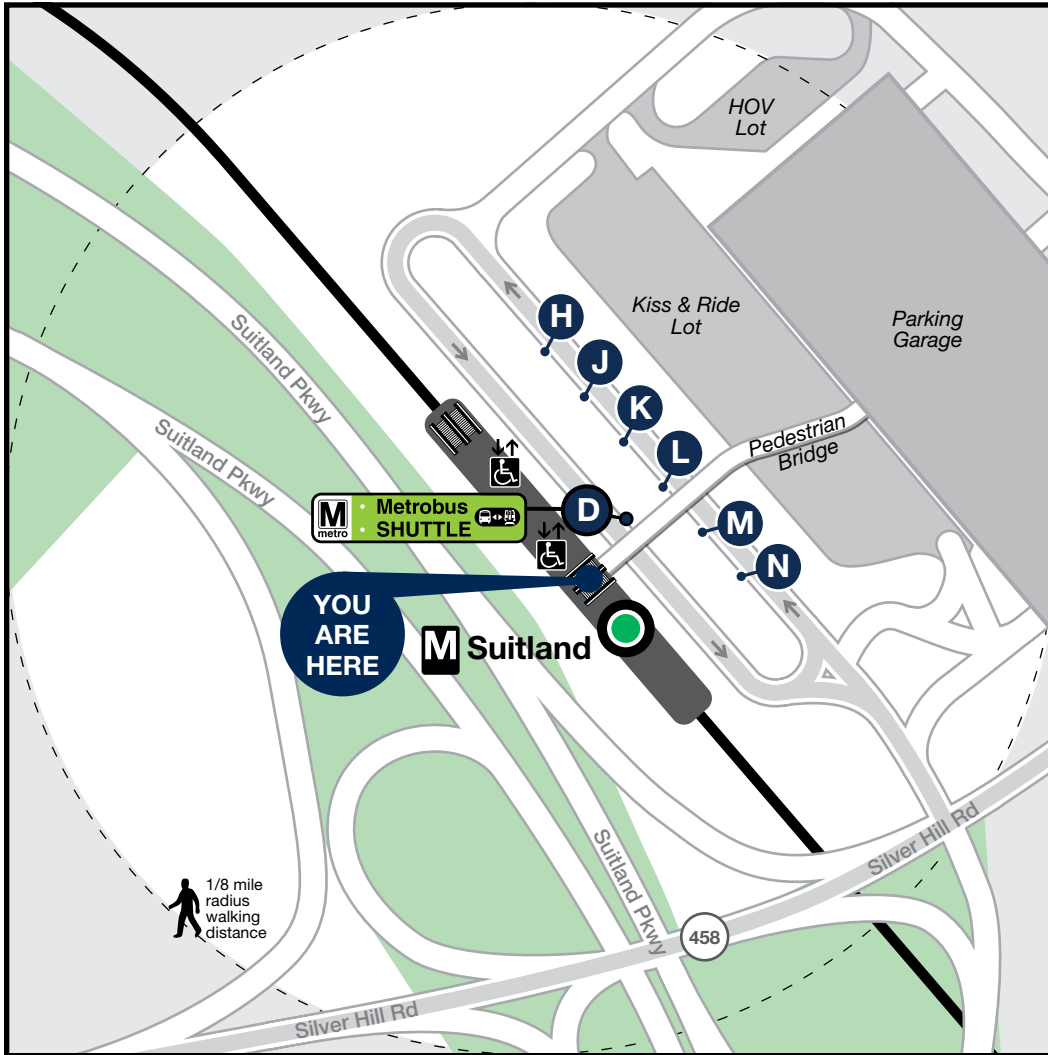

Station Vicinity Map Suitland

LEGEND

N

A A Bus Stop/Bus Bay
The lettered discs on this map will help you locate the bus stop or bay near this station. Be advised the letters are not displayed on the street bus stops

Elevator

Escalator

Bus Served Road

Metrorail Station and line

53.088.EVAC-0615

D In the event of an emergency, this bus stop will also be served by shuttle buses

APPROXIMATE WALKING DISTANCE TO THE NEXT METRO STATION FROM THIS EXIT

There are no stations within a reasonable walking distance.

BUS SERVICE AND BOARDING LOCATIONS

Route	Destination	Stops	Route	Destination	Stops
METROBUS					
D12	Southern Ave	H	THE BUS - PRINCE GEORGE'S COUNTY		
D13	Southern Ave	J	TB34	Capital Crossing Apts.	D
D14	Southern Ave	J	MARYLAND MTA		
K12	Branch Ave	K	735	Southern Md. Blue Crabs Stadium, Charlotte Hall	H
K13	Penn Marr	K	850	Charlotte Hall	H
P12	Addison Rd	N			
P12	Eastover	M			
V12	Addison Rd	L			