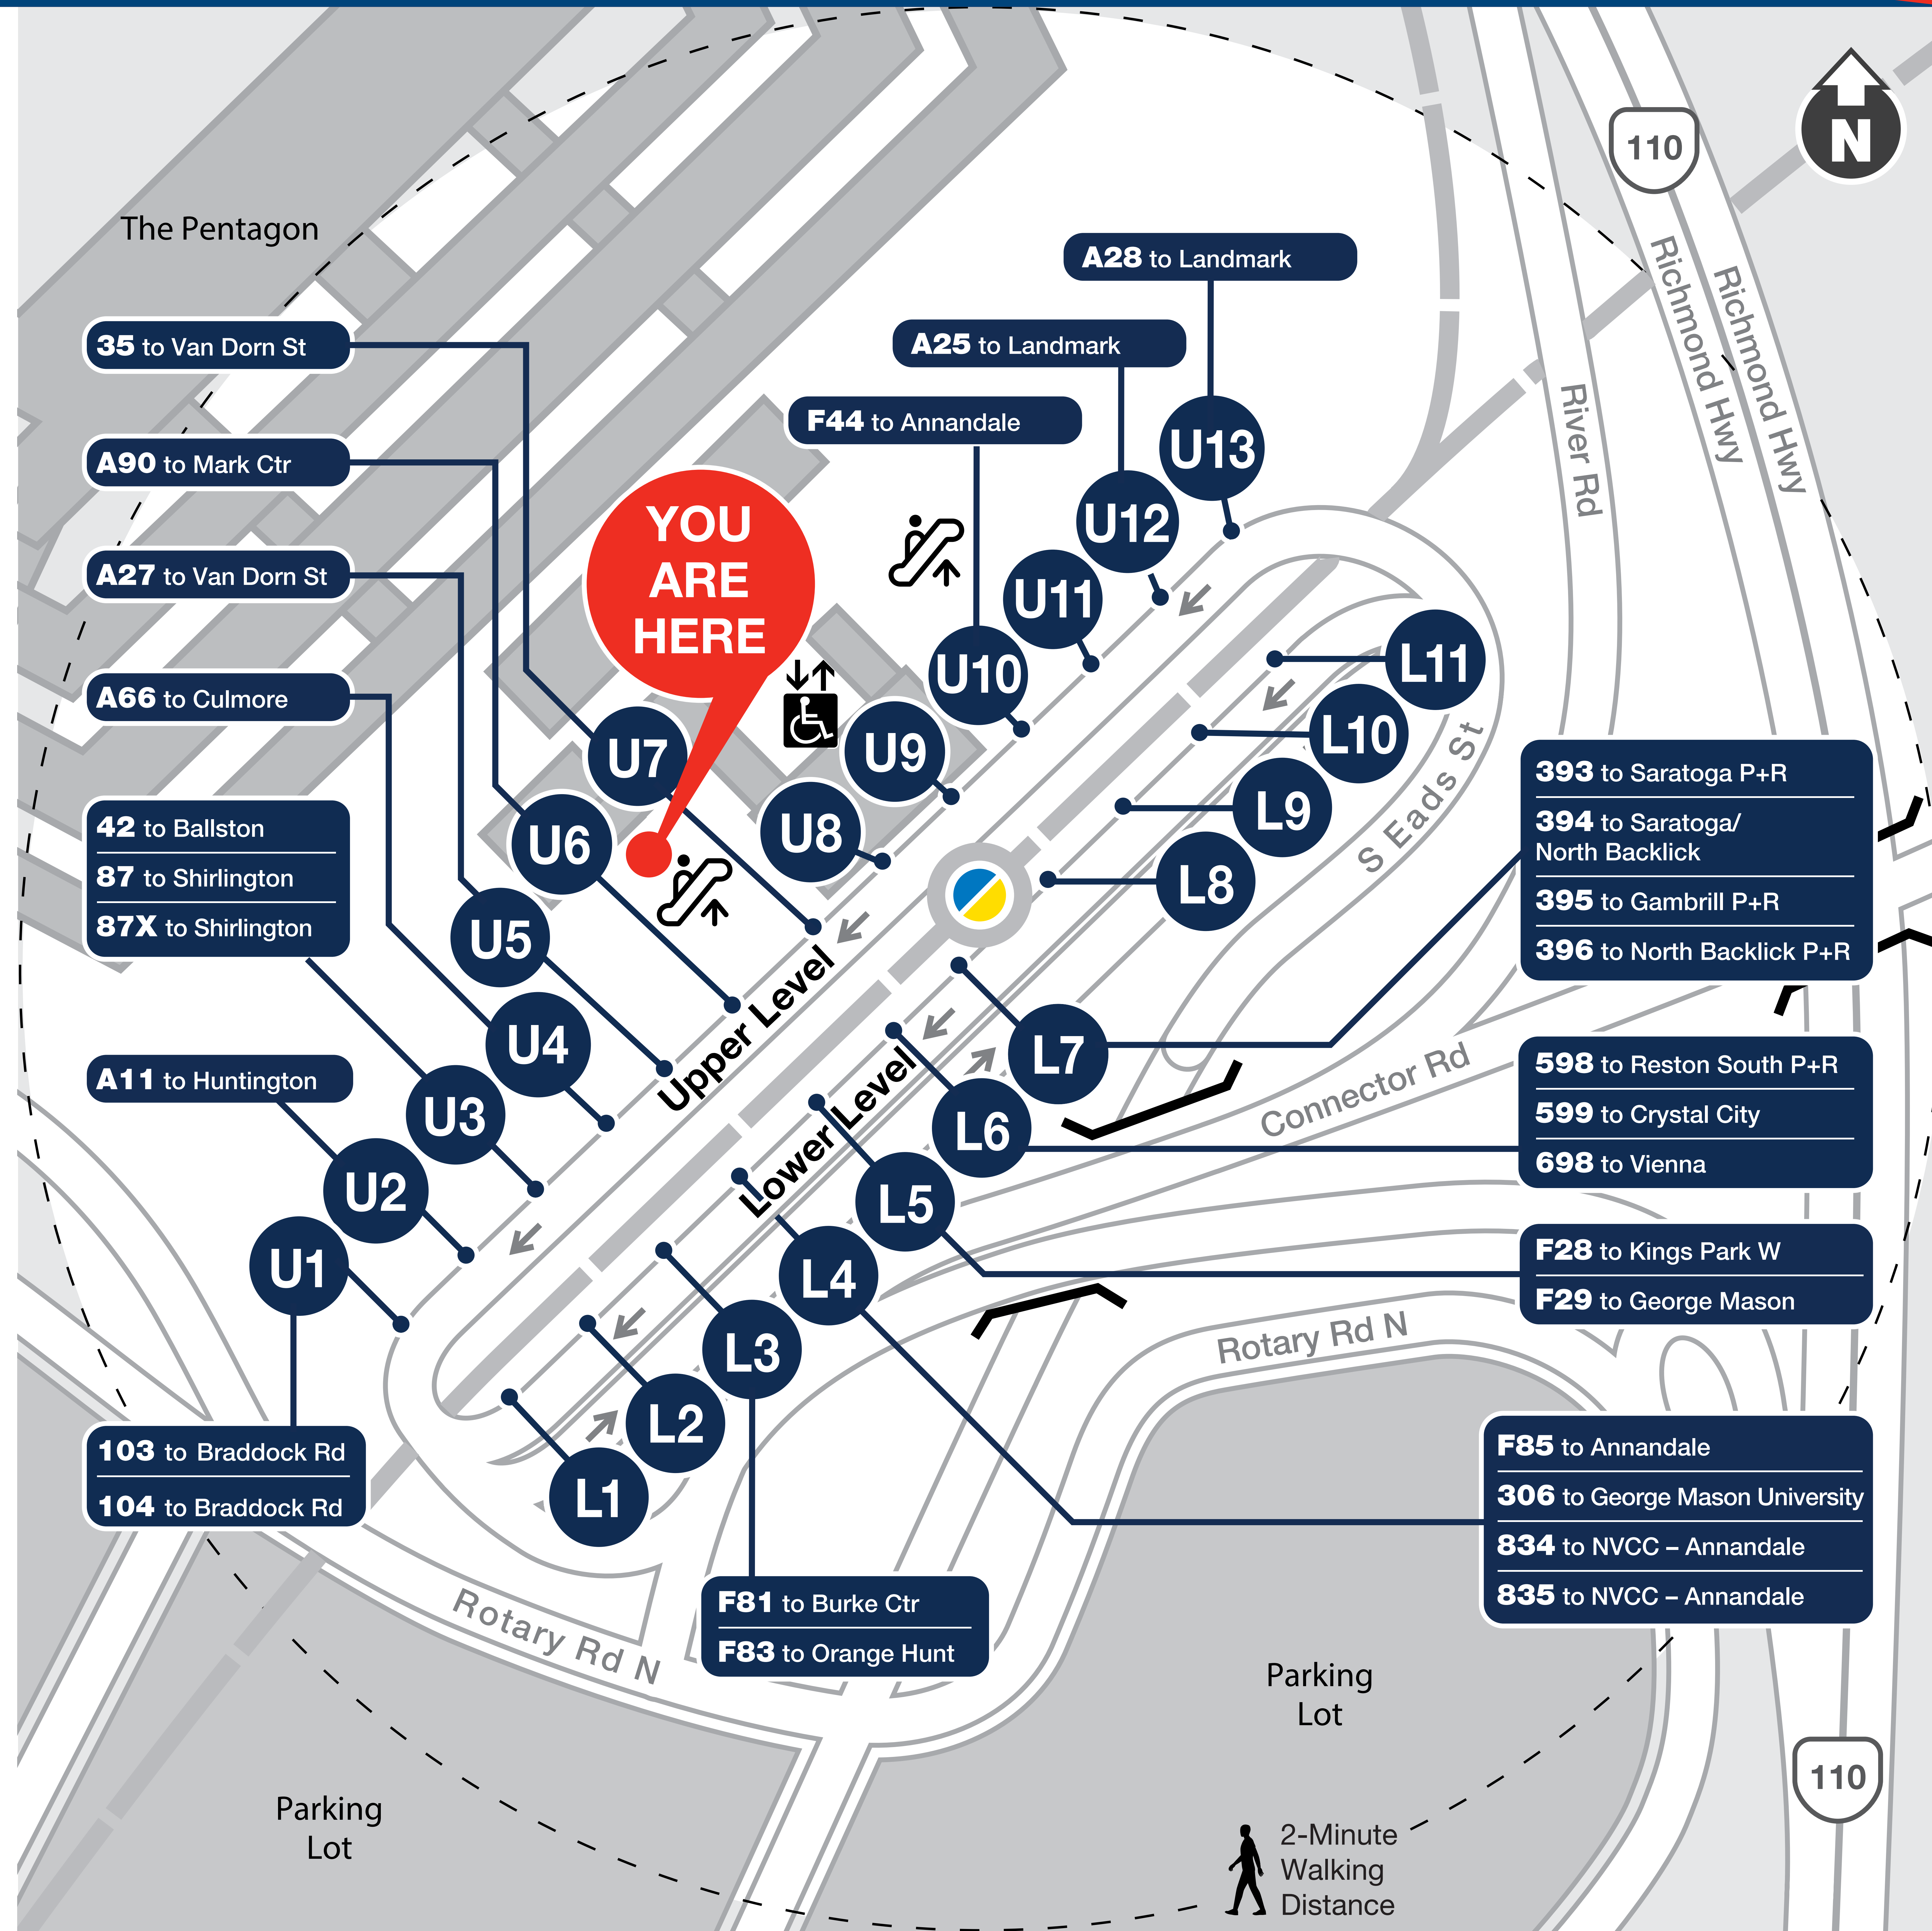

Looking for a Bus?

Boarding Locations and Service Days

Route	Destination	Boarding Location	Monday to Friday	Saturday	Sunday
A11	Huntington	U2	✓	✓	✓
A25	Landmark	U12	✓		
A27	Van Dorn St	U5	✓	✓	✓
A28	Landmark	U13	✓		
A66	Culmore	U4	✓	✓	✓
A90	Mark Center	U6	✓		
F28	Kings Park W	L5	✓		
F29	George Mason	L5	✓		
F44	Annandale	U10	✓	✓	✓
F81	Burke Centre	L3	✓		
F83	Orange Hunt	L3	✓		
F85	Annandale	L4	✓		
ART-Arlington Transit					
42	Ballston	U3	✓	✓	✓
87	Shirlington	U3	✓	✓	✓
87X	Shirlington	U3	✓		
DASH-Alexandria Transit					
35	Van Dorn St	U7	✓	✓	✓
103	Braddock Rd	U1	✓		
104	Braddock Rd	U1	✓		
Fairfax Connector					
306	George Mason University	L4	✓		
393	Saratoga P+R	L7	✓		
394	Saratoga/North Backlick	L7	✓		
395	Gambrill P+R	L7	✓		
396	North Backlick P+R	L7	✓		
598	Reston South P+R	L6	✓		
599	Crystal City	L6	✓		
698	Vienna	L6	✓		
834	NVCC – Annandale	L4	✓		
835	NVCC – Annandale	L4	✓		
OmniRide					
Visit OmniRide.com for bus service information		L1 L2	✓		
Loudoun County Transit					
Visit Loudoun.gov/Bus for bus service information.		L6	✓		

For more information | Para más información

- wmata.com
- 202-GO-METRO
- @wmata
- @wmata.com

Metro is accessible.
Metro es accesible.
메트로는 접속 가능합니다.