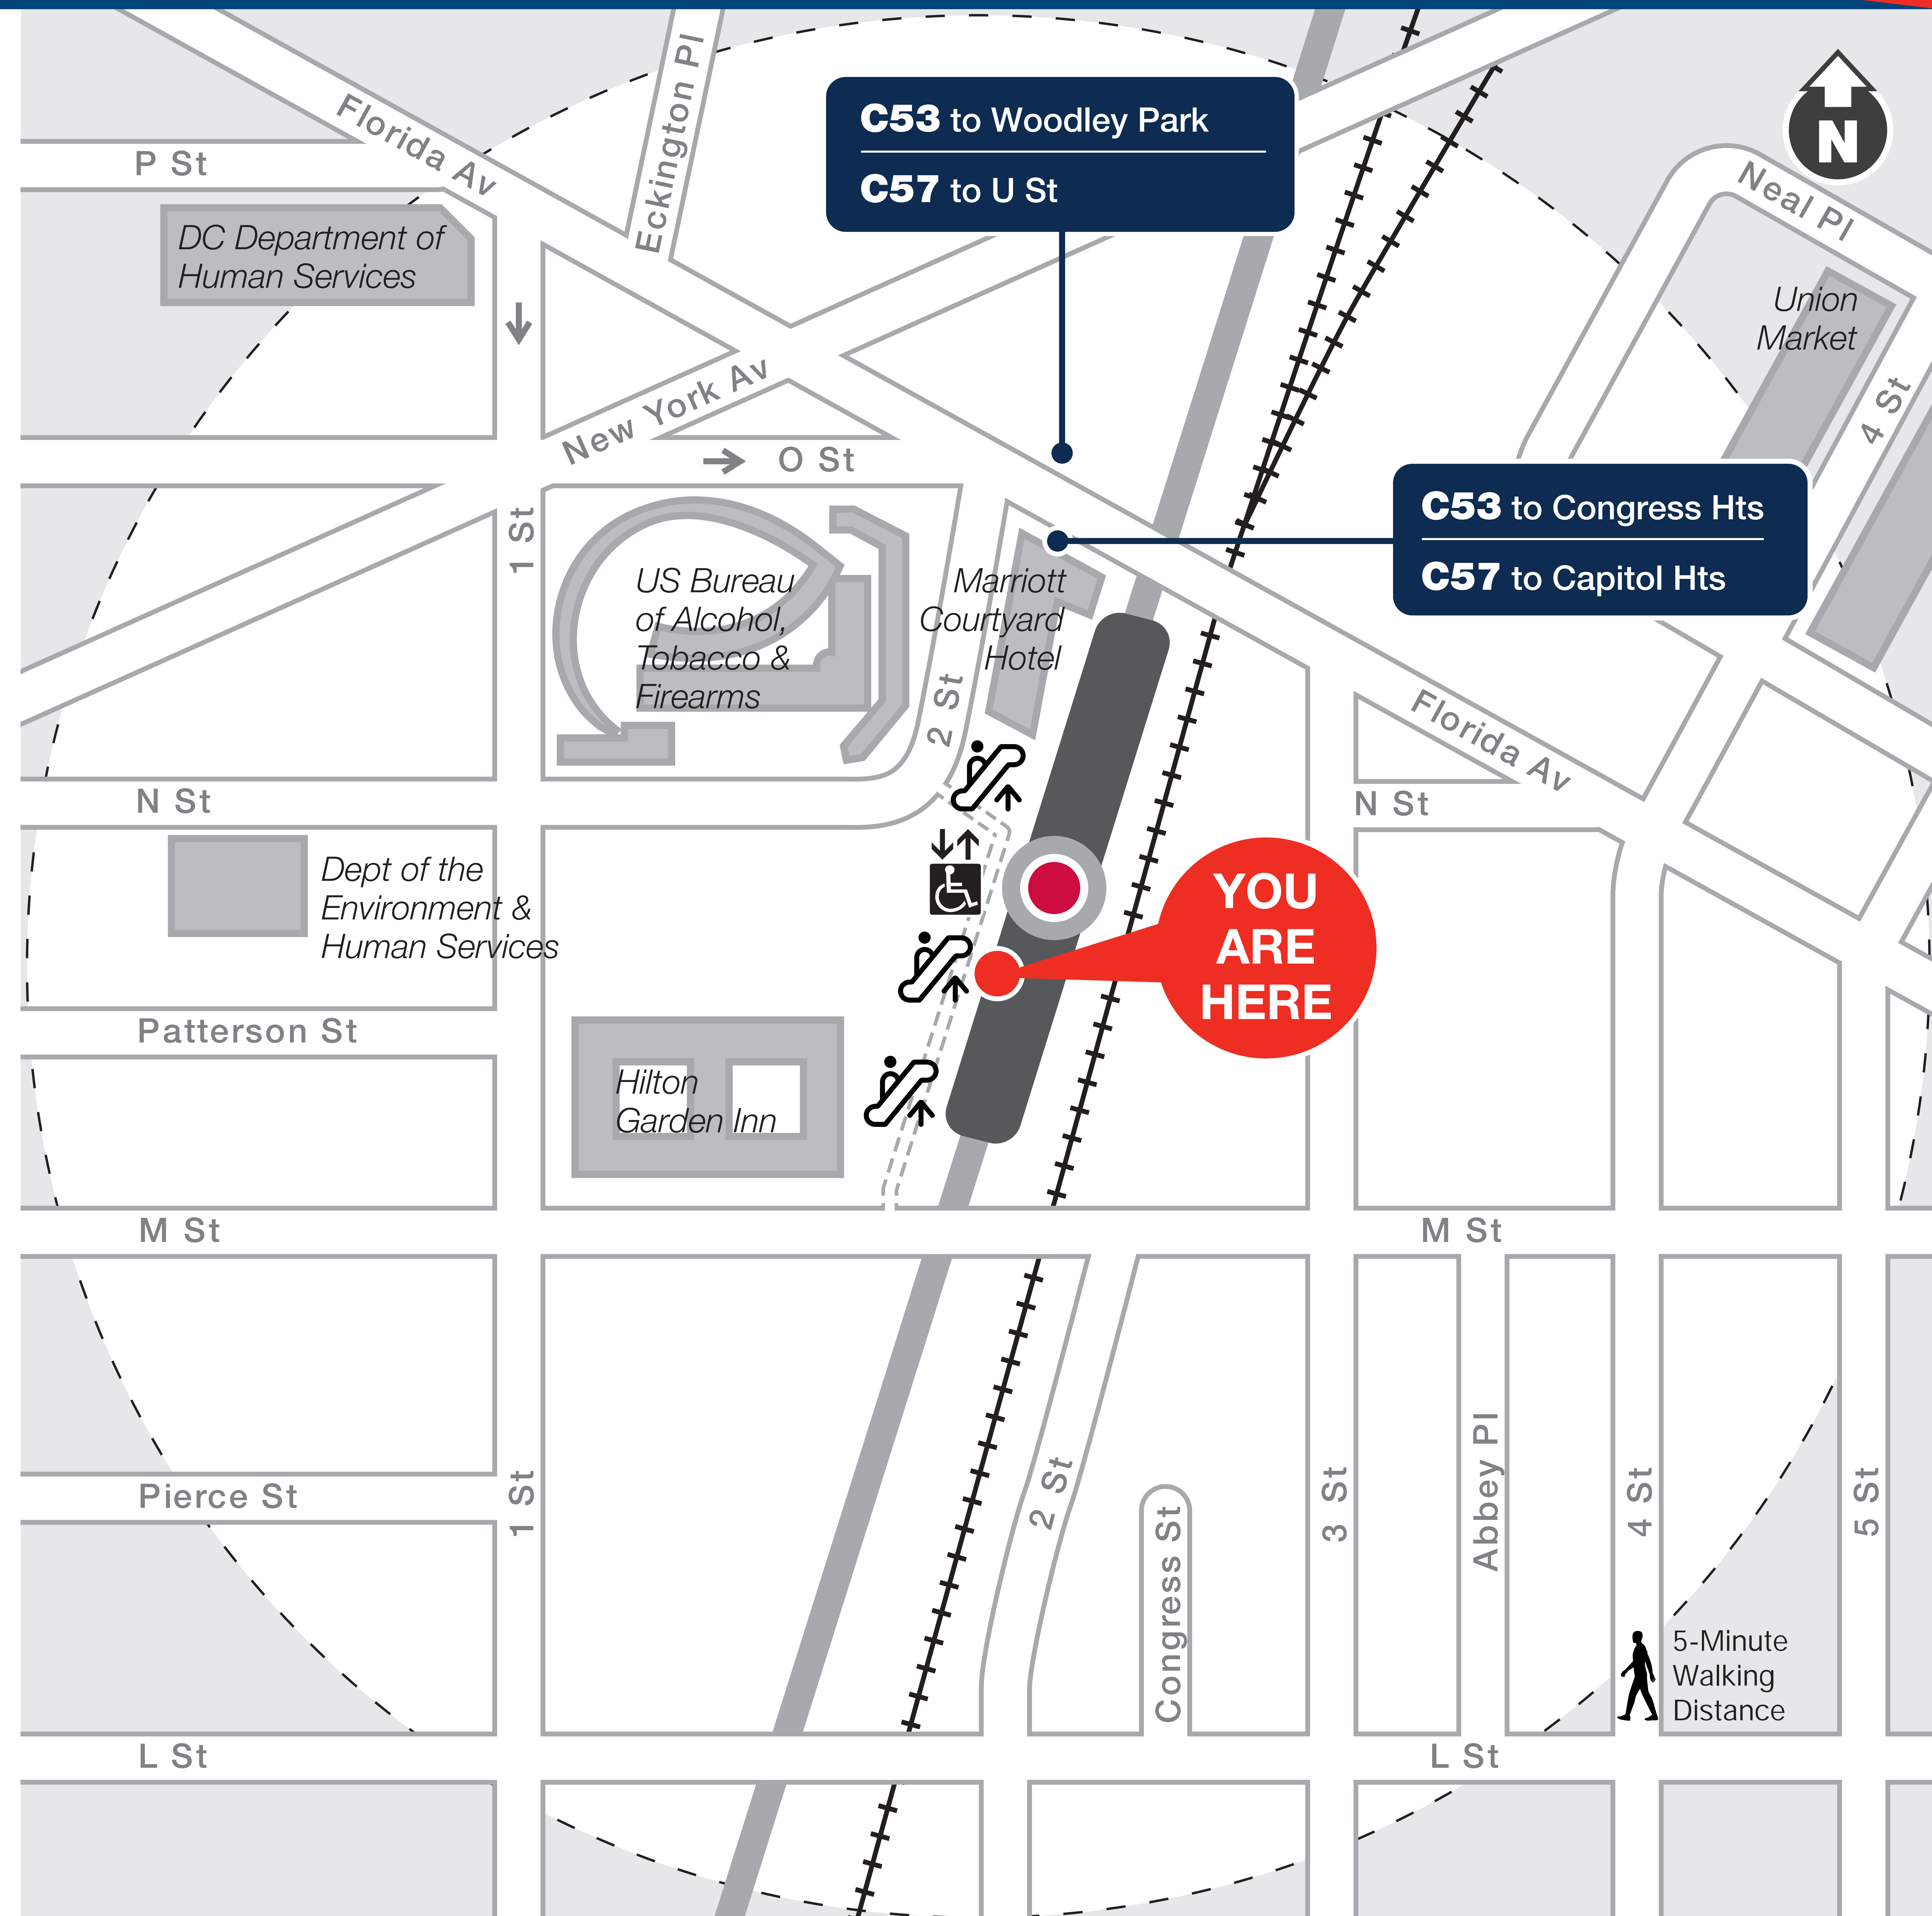

NoMa-Gallaudet

Looking for a Bus?

Boarding Locations and Service Days

Route	Destination	Boarding Location	Monday to Friday	Saturday	Sunday
C53	Congress Hts	Florida Av+2 St NE	✓	✓	✓
C53	Woodley Park	Florida Av+2 St NE	✓	✓	✓
C57	Capitol Hts	Florida Av+2 St NE	✓		
C57	U St	Florida Av+2 St NE	✓		

For more information | Para más información

wmata.com

202-GO-METRO

@wmata

@wmata.com

Elevator

Escalator

Metro Station and Line

Metro is accessible.
Metro es accesible.
메트로는 접속 가능합니다.