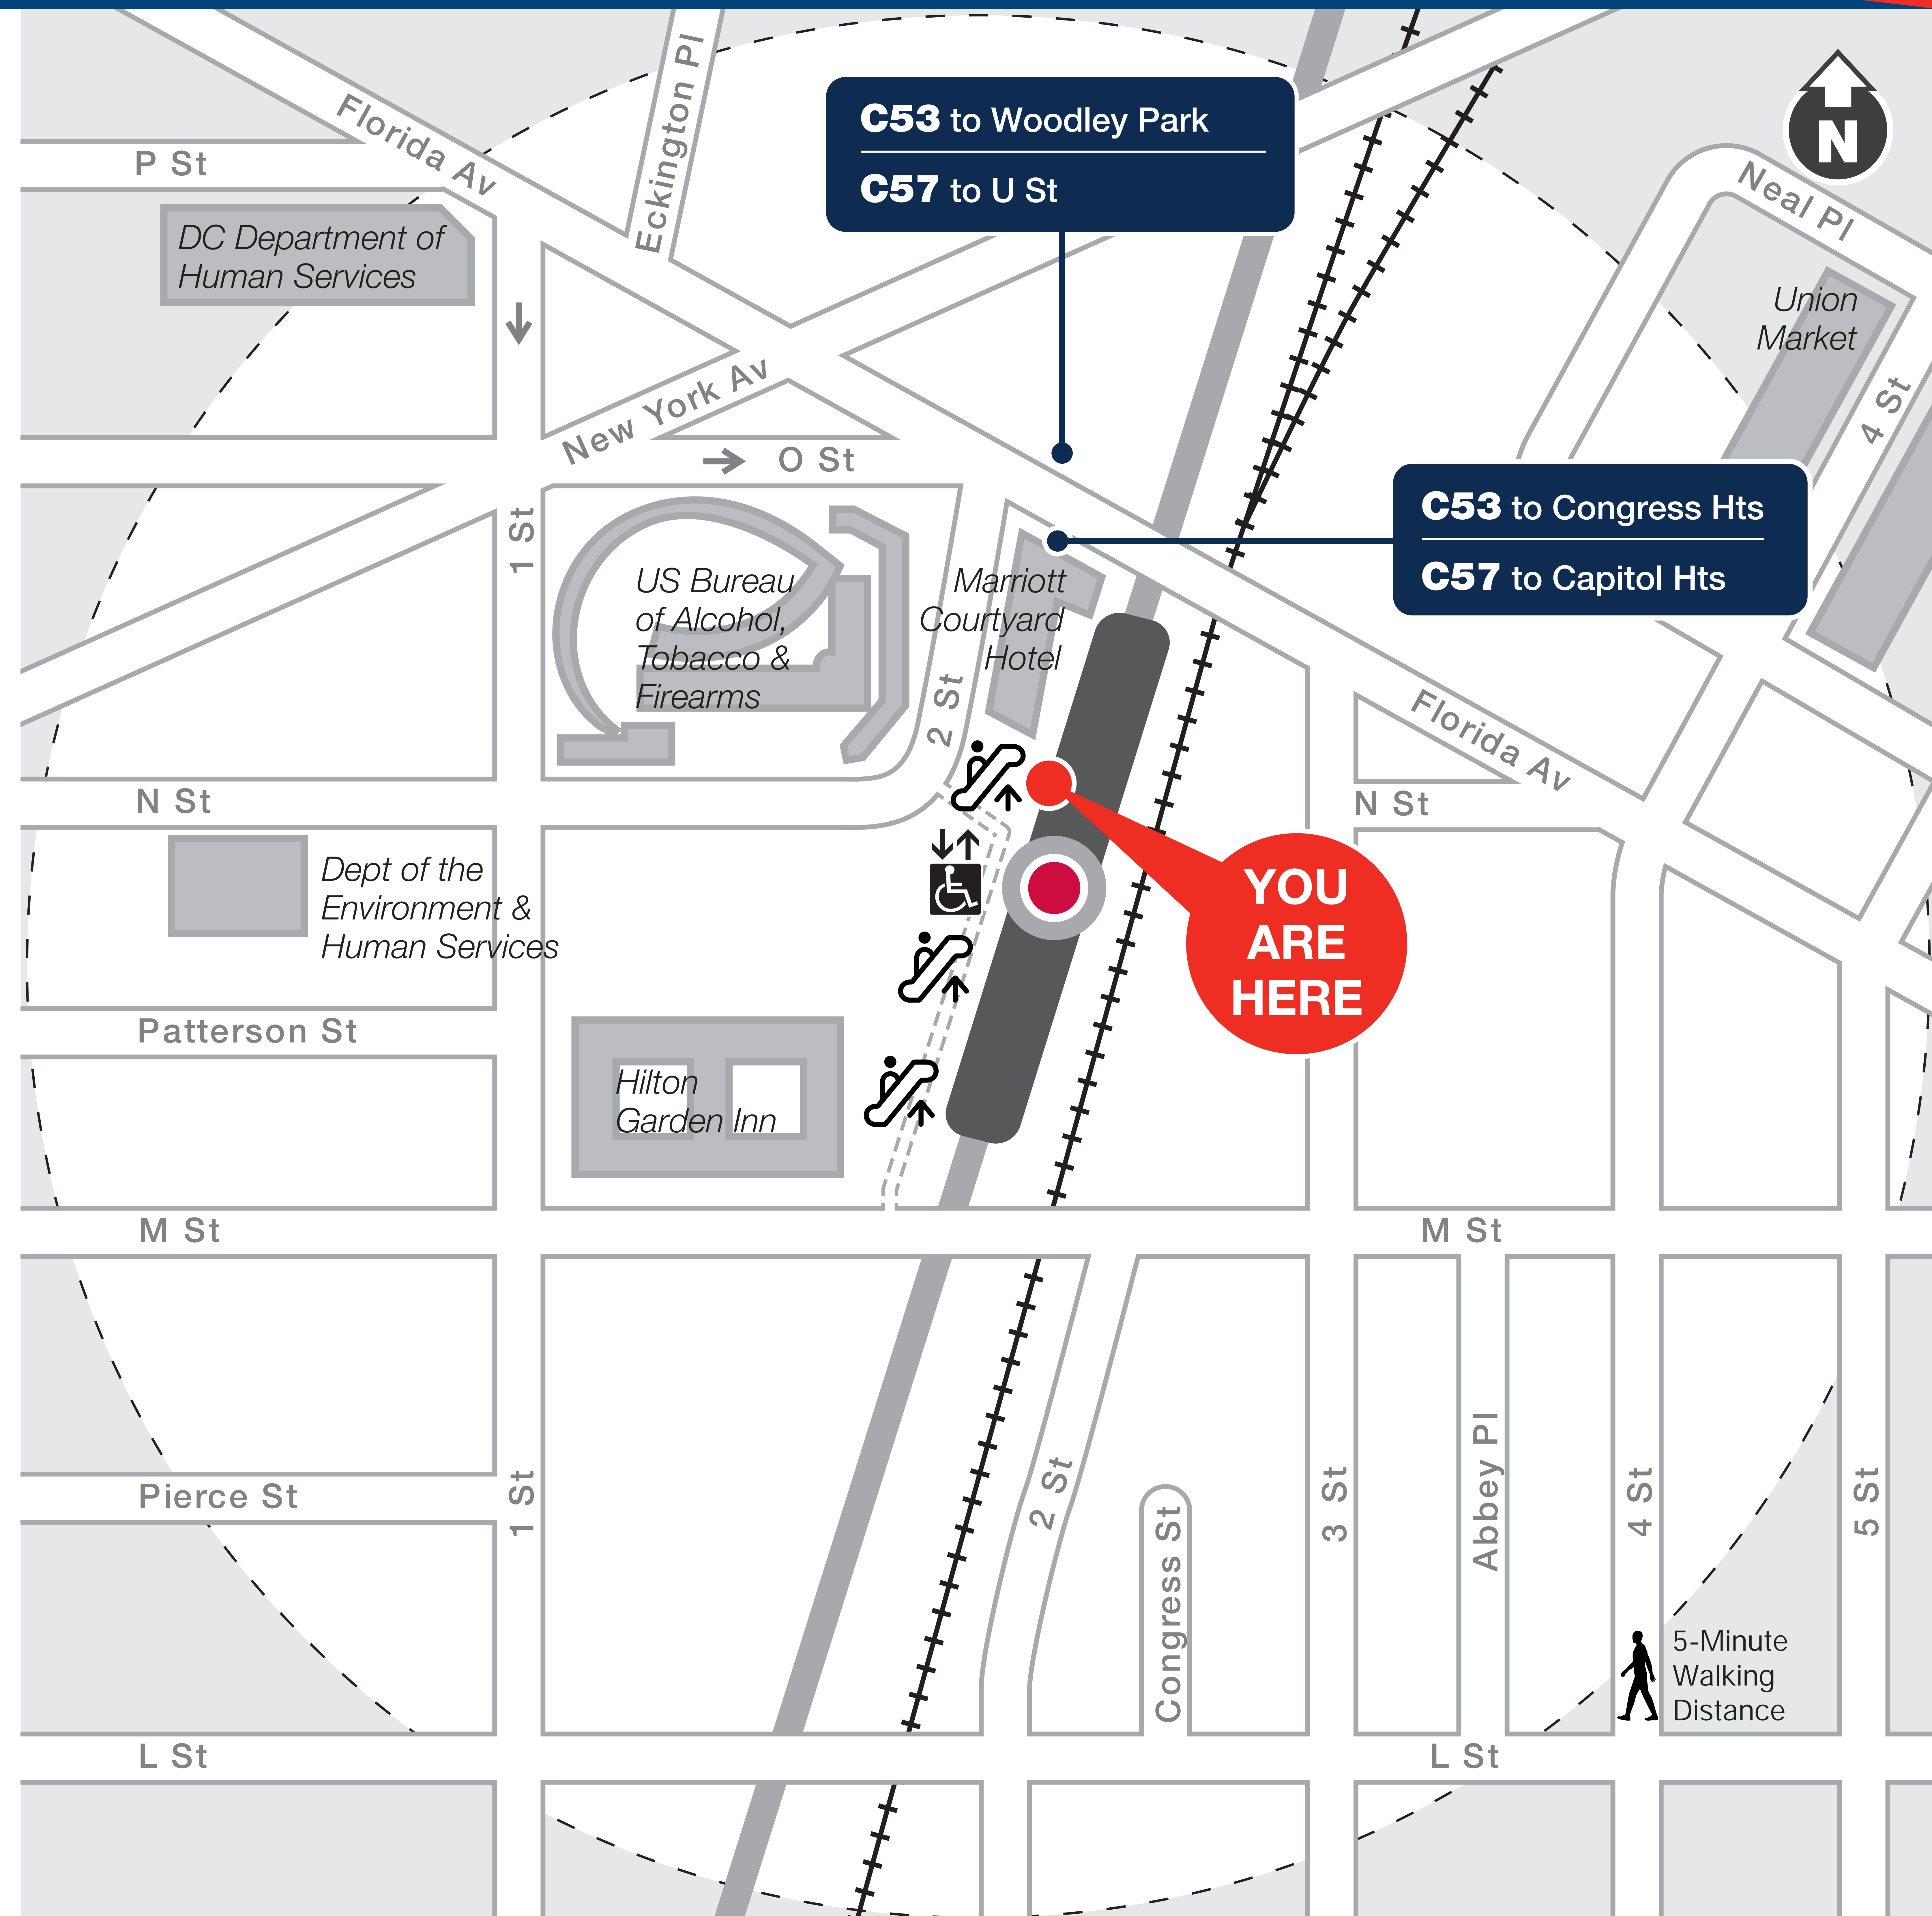

NoMa-Gallaudet

Looking for a Bus?

Boarding Locations and Service Days

Route	Destination	Boarding Location	Monday to Friday	Saturday	Sunday
C53	Congress Hts	Florida Av+2 St NE	✓	✓	✓
C53	Woodley Park	Florida Av+2 St NE	✓	✓	✓
C57	Capitol Hts	Florida Av+2 St NE	✓		
C57	U St	Florida Av+2 St NE	✓		

For more information | Para más información

wmata.com

202-GO-METRO

@wmata

@wmata.com

Elevator

Escalator

Metro Station and Line

Metro is accessible.
Metro es accesible.
메트로는 접속 가능합니다.