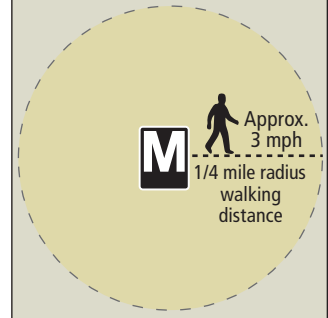

Approximate Walking Distance from this Metro Station

37.105.EVAC

Approximate Walking Distance to the next Metro Station from this exit

Waterfront-SEU	Green Line	0.7 mile	14 mins	Go right on M St, continue to 4th St.

Bus Service available from Navy Yard

check schedule at stop for service information

METROBUS ROUTES

Rte	Destination	Stops	Rte	Destination	Stops	Rte	Destination	Stops
A9	Livingston	E	A48	Livingston	B,D	V7,V9	Bureau of Engraving	A,C,G
A42	Archives	A,C,G	N22	Union Station	F	V8	Archives	A,C,G
A46, A48			P1	Potomac Park	A,C,G	V7,V8	Deanwood	B,D
A42	Southern Ave	B,D	P2	Archives	A,C,G	V9	Benning Heights	B,D
A46	Livingston	B,D	P1, P2	Anacostia	B,D,G			

OTHER OPERATORS

Rte	Destination	Stops
Maryland MTA		
903	Charlotte Hall	H,I
915	Columbia	H,I
Potomac & Rappahannock Transportation Commission		
PRTC	Dale City	A,C,D

Subject to change without notice. Esta información puede cambiar.

For information call 202-637-7000 (TTY 202-638-3780) or go to www.MetroOpensDoors.com
Metro is accessible

Para más información llame 202-637-7000 (TDD 202-638-3780) o visite www.MetroOpensDoors.com
Metro es accesible

정보 또는 언어 지원 관련 문의는 202-637-7000(TTY 202-638-3780)으로 전화하십시오. 스페인어 문의는 1을 누르고, 기타 언어 관련 문의는 88을 누른 후 5를 누르십시오. 또는 www.MetroOpensDoors.com을 방문하십시오. 메트로는 접속 가능합니다.