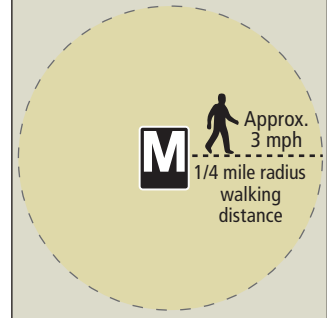

Approximate Walking Distance from this Metro Station

37.084.EVAC

Approximate Walking Distance to the next Metro Station from this exit

Waterfront-SEU	Green Line	0.5 mile	10 mins	Go left on M, continue to 4th St.

Bus Service available from Navy Yard

check schedule at stop for service information

METROBUS ROUTES

Rte	Destination	Stops	Rte	Destination	Stops	Rte	Destination	Stops
A9	Livingston	E	A48	Livingston	B,D	V7,V9	Bureau of Engraving	A,C,G
A42	Archives	A,C,G	N22	Union Station	F	V8	Archives	A,C,G
A46, A48			P1	Potomac Park	A,C,G	V7,V8	Deanwood	B,D
A42	Southern Ave	B,D	P2	Archives	A,C,G	V9	Benning Heights	B,D
A46	Livingston	B,D	P1, P2	Anacostia	B,D,G			

OTHER OPERATORS

Rte	Destination	Stops
Maryland MTA		
903	Charlotte Hall	H,I
915	Columbia	H,I
Potomac & Rappahannock Transportation Commission		
PRTC	Dale City	A,C,D

Subject to change without notice. Esta información puede cambiar.

For information call 202-637-7000 (TTY 202-638-3780) or go to www.MetroOpensDoors.com
Metro is accessible

Para más información llame 202-637-7000 (TDD 202-638-3780) o visite www.MetroOpensDoors.com
Metro es accesible

정보 또는 언어 지원 관련 문의는 202-637-7000(TTY 202-638-3780) 으로 전화하십시오. 스페인어 문의는 1 을 누르시고, 기타 언어 관련 문의는 88 을 누른 후 5 를 누르십시오. 또는 www.MetroOpensDoors.com 을 방문하십시오. 메트로는 접속 가능합니다.