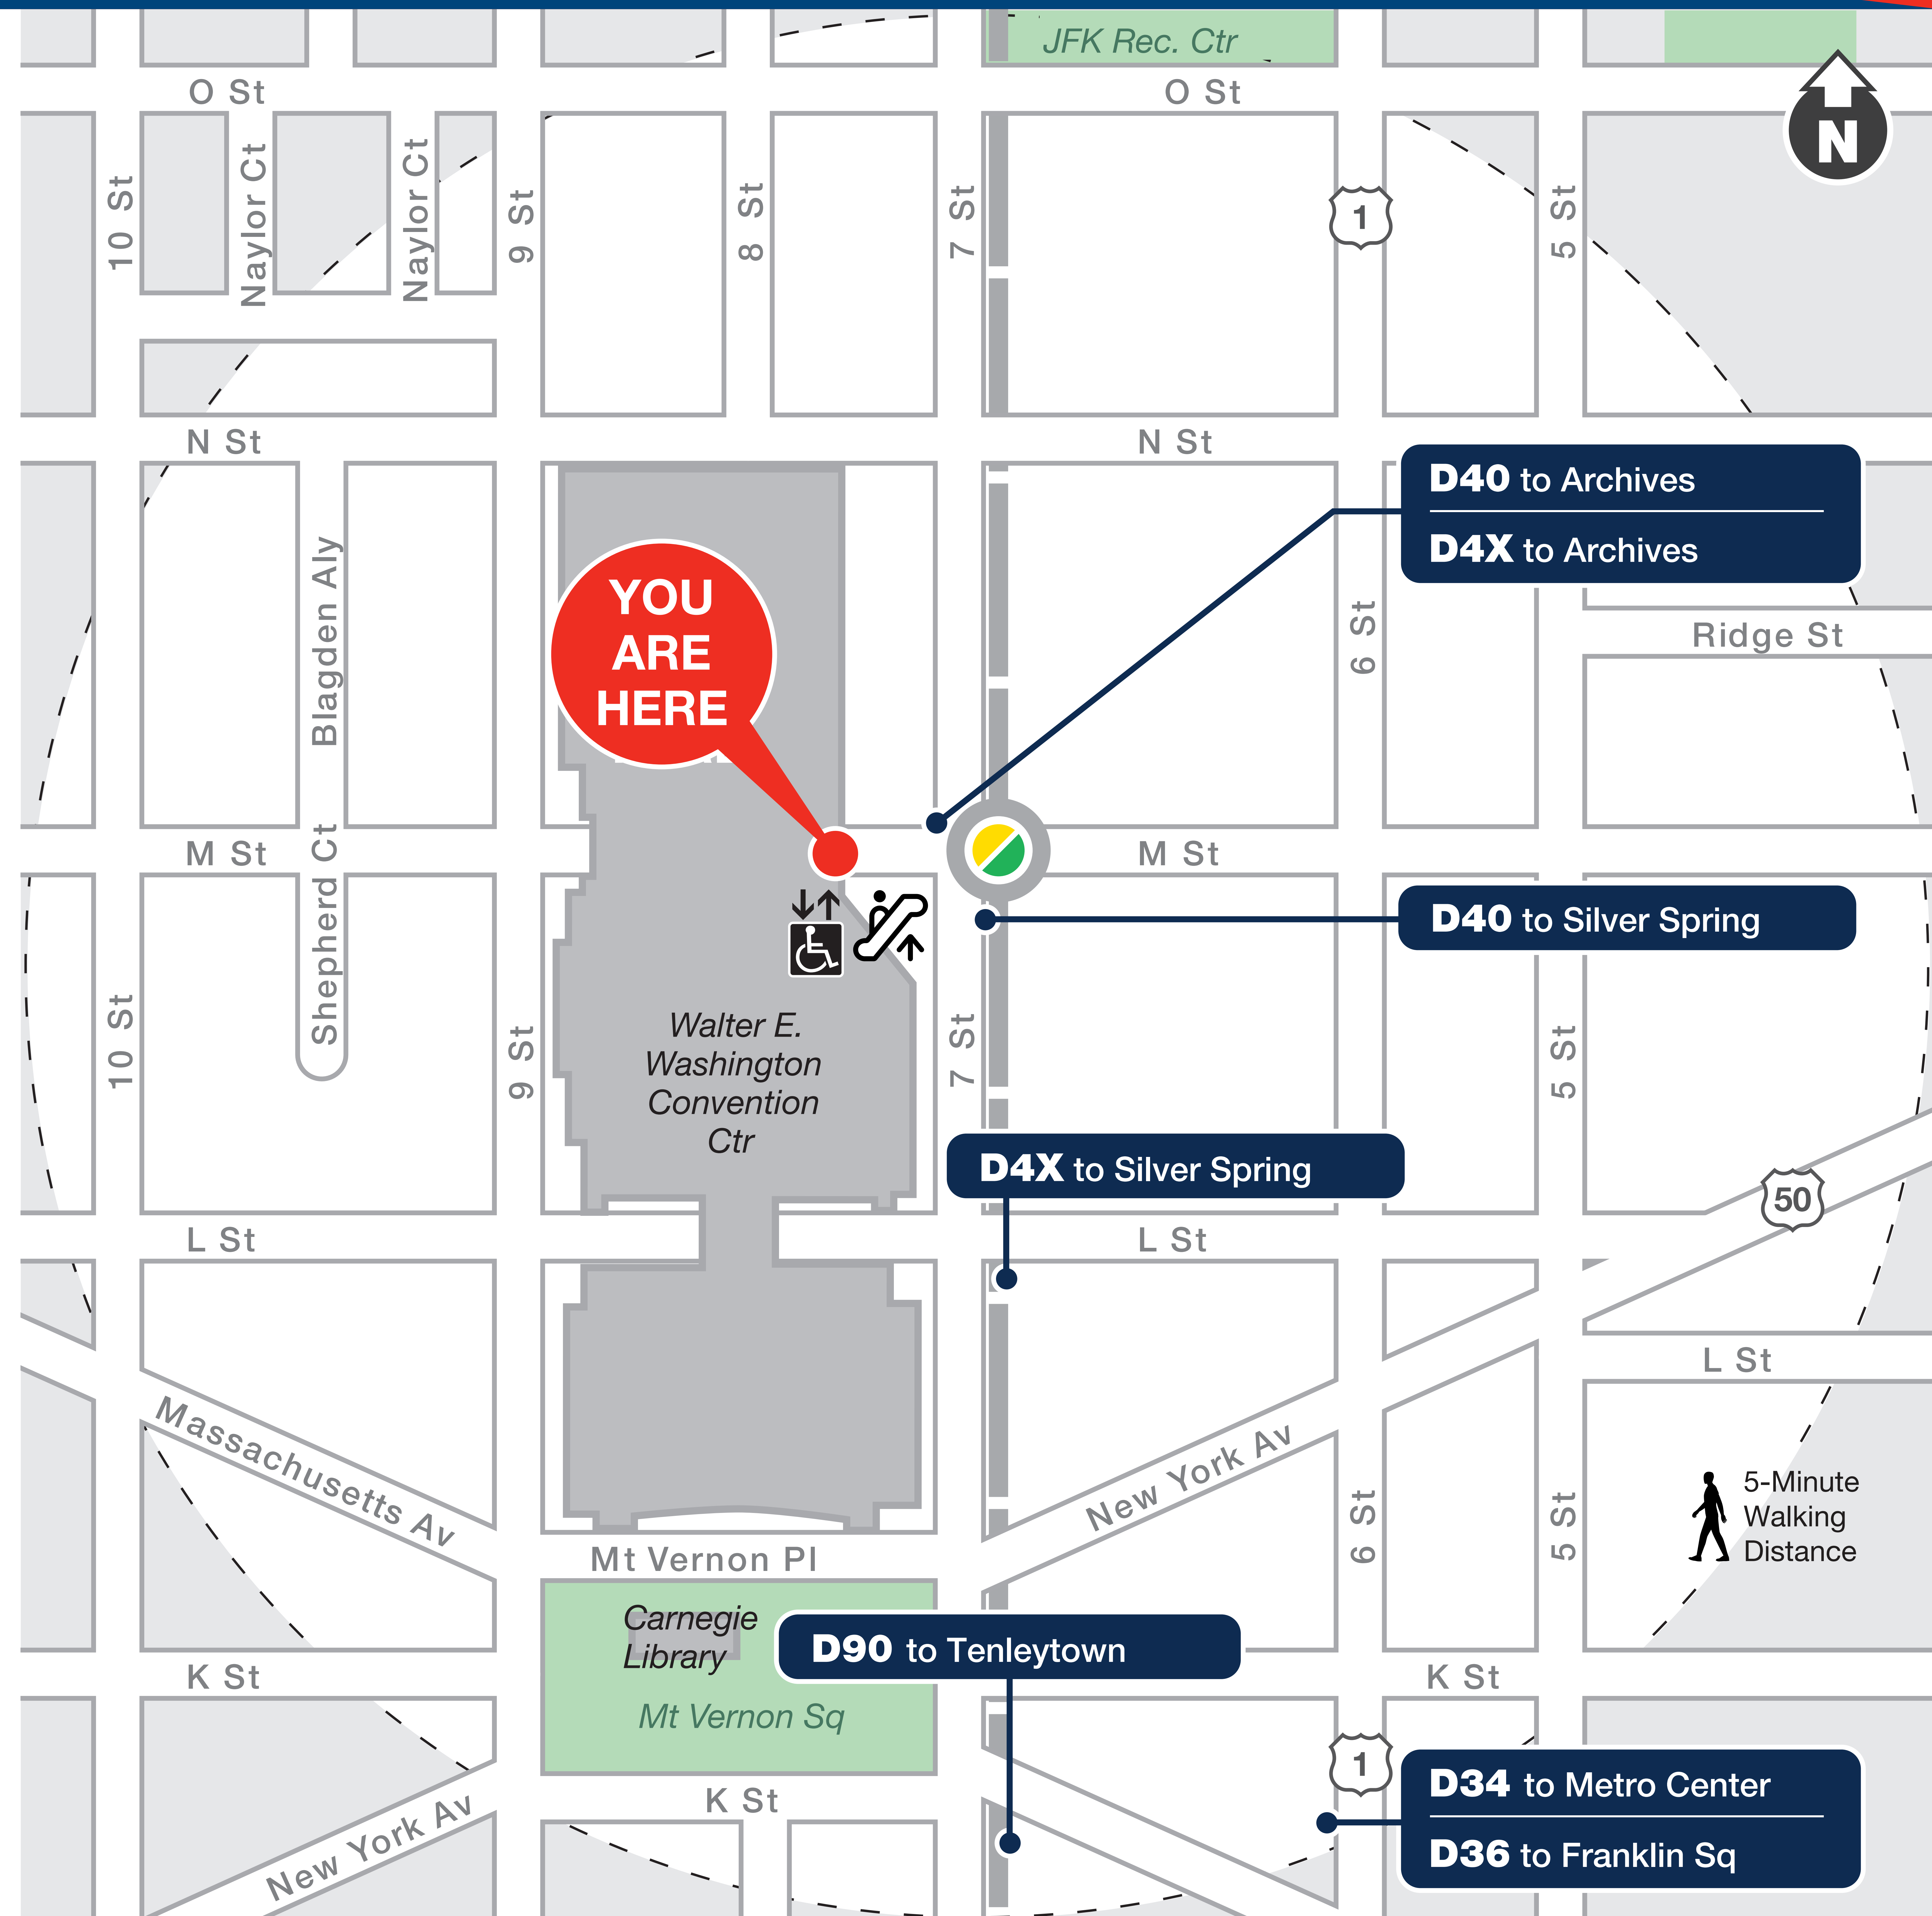

Mt Vernon Sq

Looking for a Bus?

Boarding Locations and Service Days

Route	Destination	Boarding Location	Monday to Friday	Saturday	Sunday
D34	Metro Center	6 St+ Massachusetts Av NW	☑	☑	☑
D36	Franklin Sq	6 St + Massachusetts Av NW	☑	☑	☑
D40	Archives	7 St+M St NW	☑	☑	☑
D40	Silver Spring	7 St+M St NW	☑	☑	☑
D4X	Archives	7 St+M St NW	☑	☑	☑
D4X	Silver Spring	7 St+L St NW	☑	☑	☑
D90	Tenleytown	7 St+ Massachusetts Av NW	☑	☑	☑

For more information | Para más información

wmata.com

202-GO-METRO

@wmata

@wmata.com

Elevator

Escalator

Metro Station and Line

Metro is accessible.
Metro es accesible.
메트로는 접속 가능합니다.