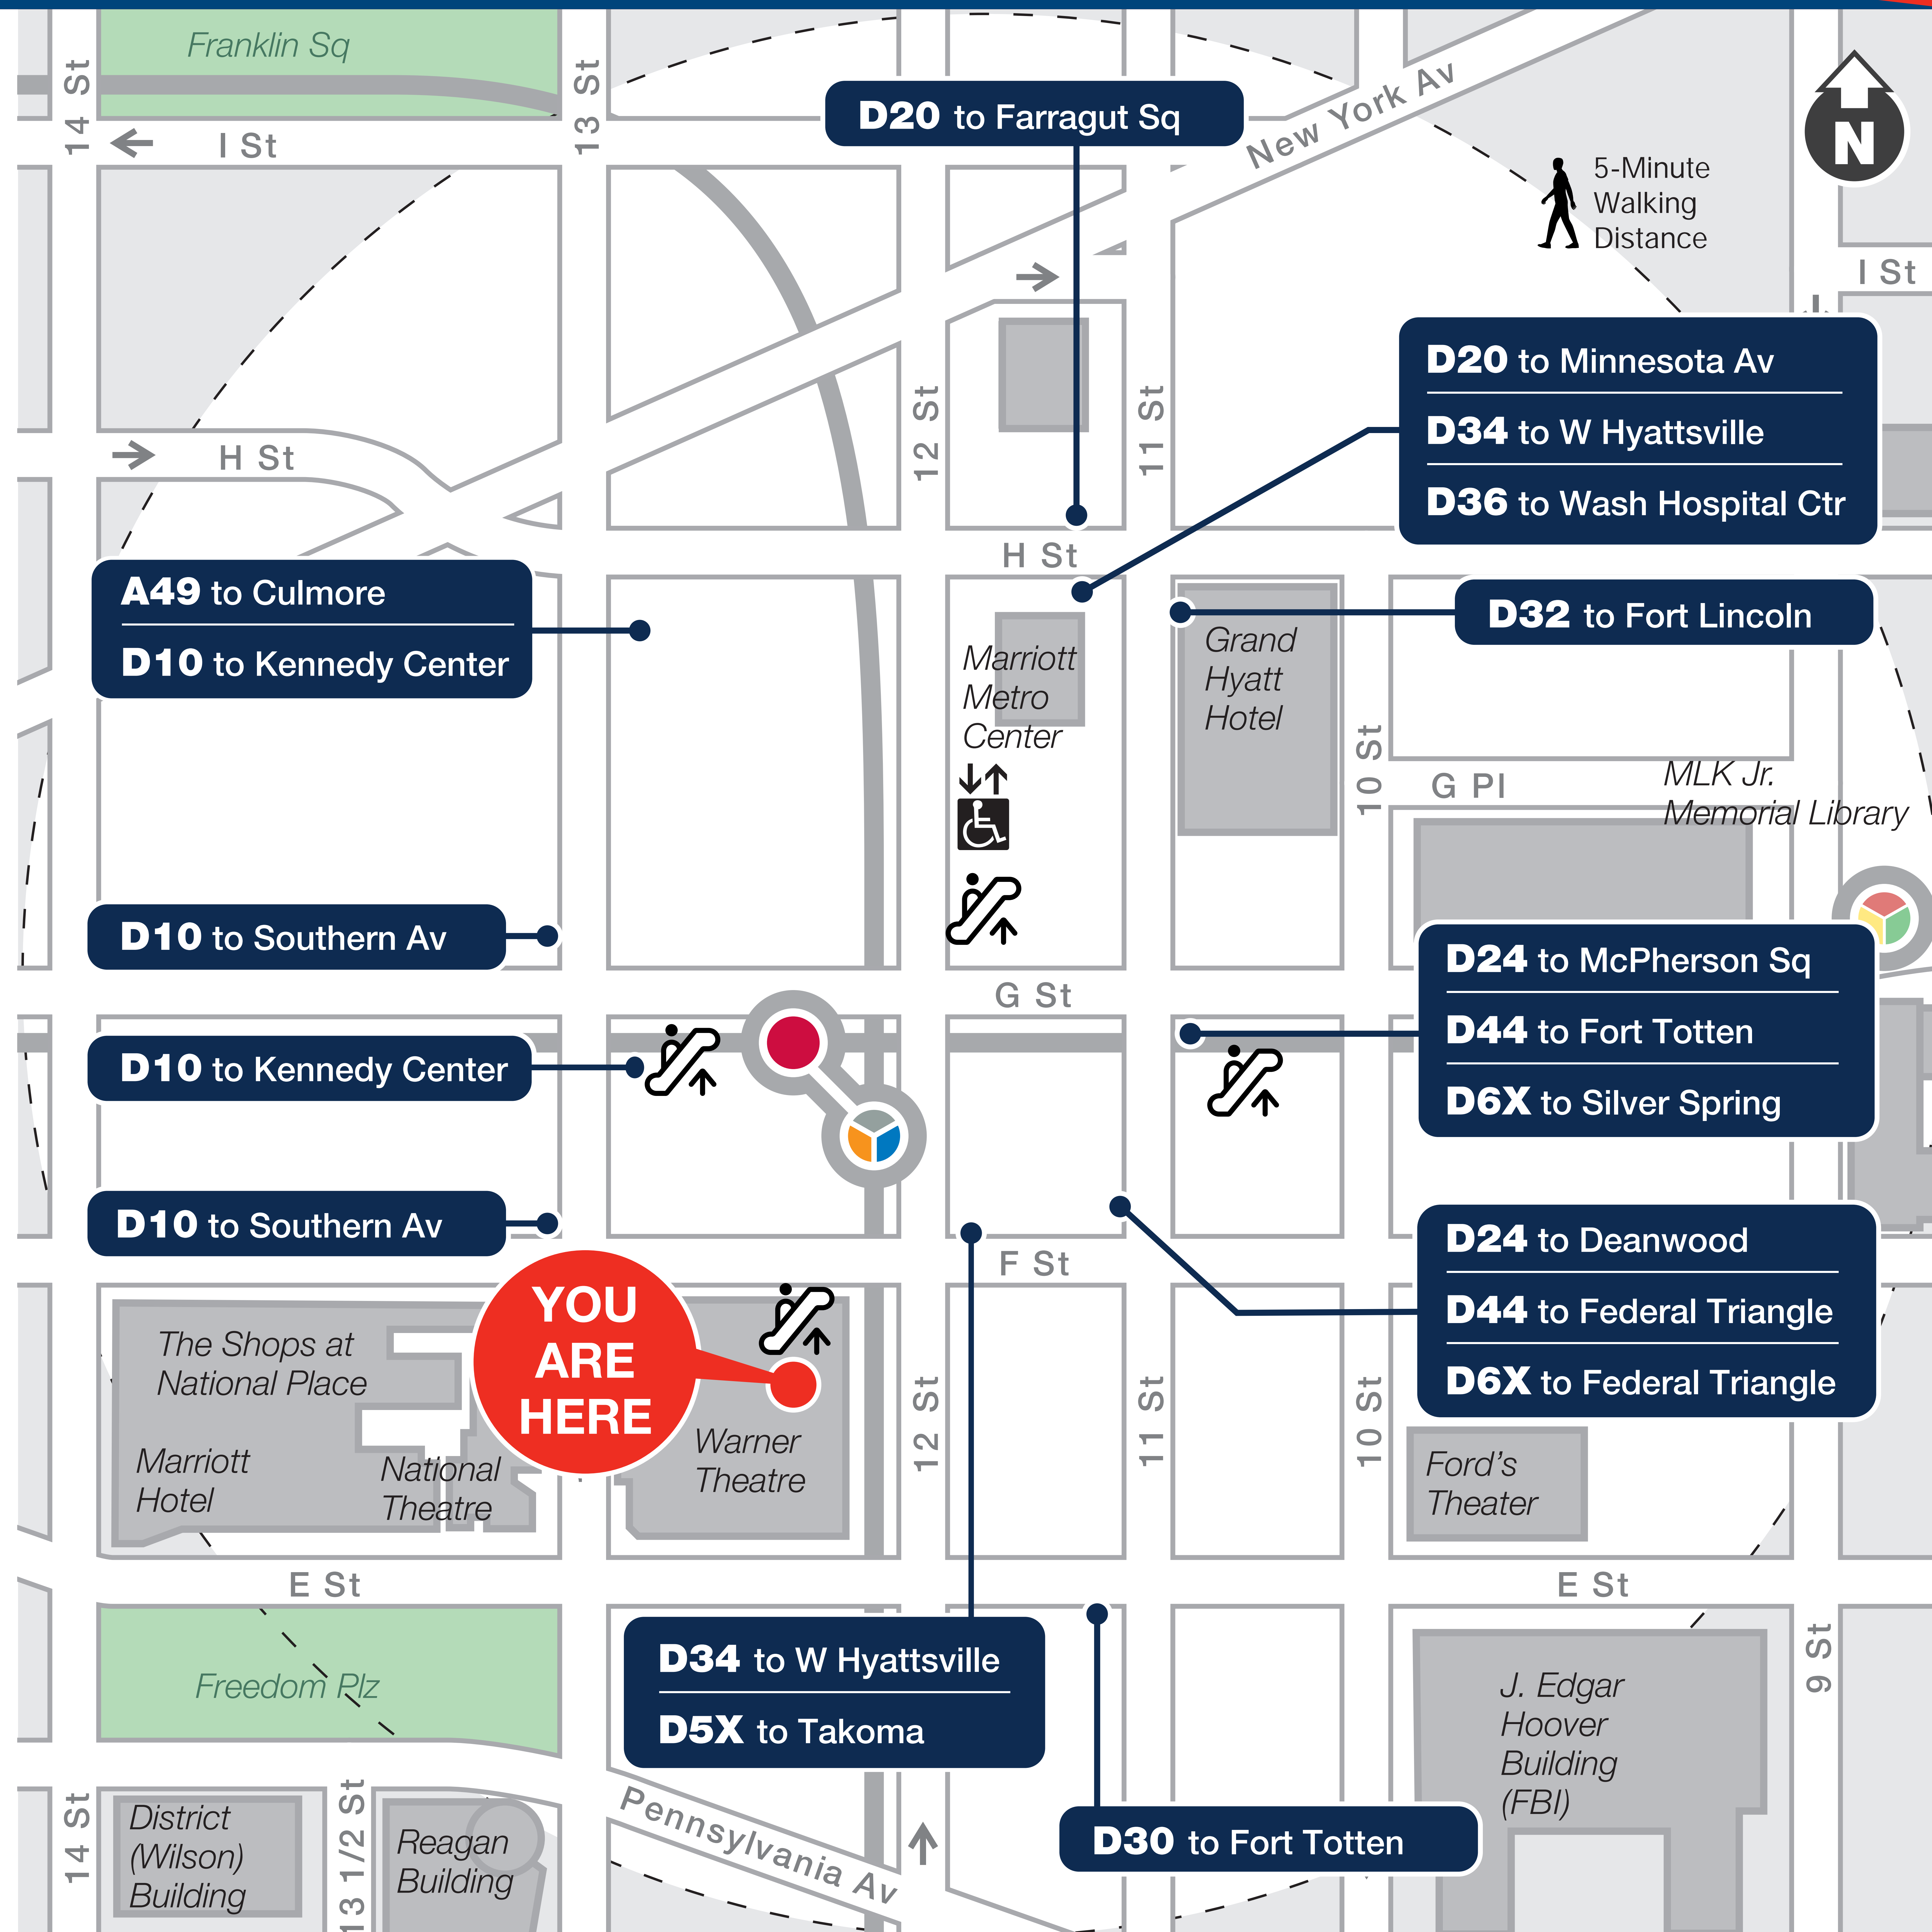

Metro Center

Looking for a Bus?

Boarding Locations and Service Days

Route	Destination	Boarding Location	Monday to Friday	Saturday	Sunday
A49	Culmore	13 St+H St NW	✓		
D10	Southern Av	13 St+F St NW, 13 St+G St NW	✓	✓	✓
D10	Kennedy Center	13 St+G St NW, 13 St+H St NW	✓	✓	✓
D20	Minnesota Av	H St+11 St NW	✓	✓	✓
D20	Farragut Sq	H St+11 St NW	✓	✓	✓
D24	Deanwood	11 St+F St NW	✓	✓	✓
D24	McPherson Sq	11 St+G St NW	✓	✓	✓
D30	Fort Totten	E St+11 St NW	✓	✓	✓
D32	Fort Lincoln	11 St+H St NW	✓	✓	✓
D34	W Hyattsville	F St+12 St NW, H St+11 St NW	✓	✓	✓
D36	Wash Hospital Ctr	H St+11 St NW	✓	✓	✓
D44	Federal Triangle	11 St+F St NW	✓	✓	✓
D44	Fort Totten	11 St+G St NW	✓	✓	✓
D5X	Takoma	F St+12 St NW	✓	✓	✓
D6X	Federal Triangle	11 St+F St NW	✓	✓	✓
D6X	Silver Spring	11 St+G St NW	✓	✓	✓
MTA Commuter Bus		For bus service information, visit mta.maryland.gov			
OmniRide		For bus service information, visit omniride.com			

For more information | Para más información

wmata.com
 202-GO-METRO
 @wmata
 @wmata.com