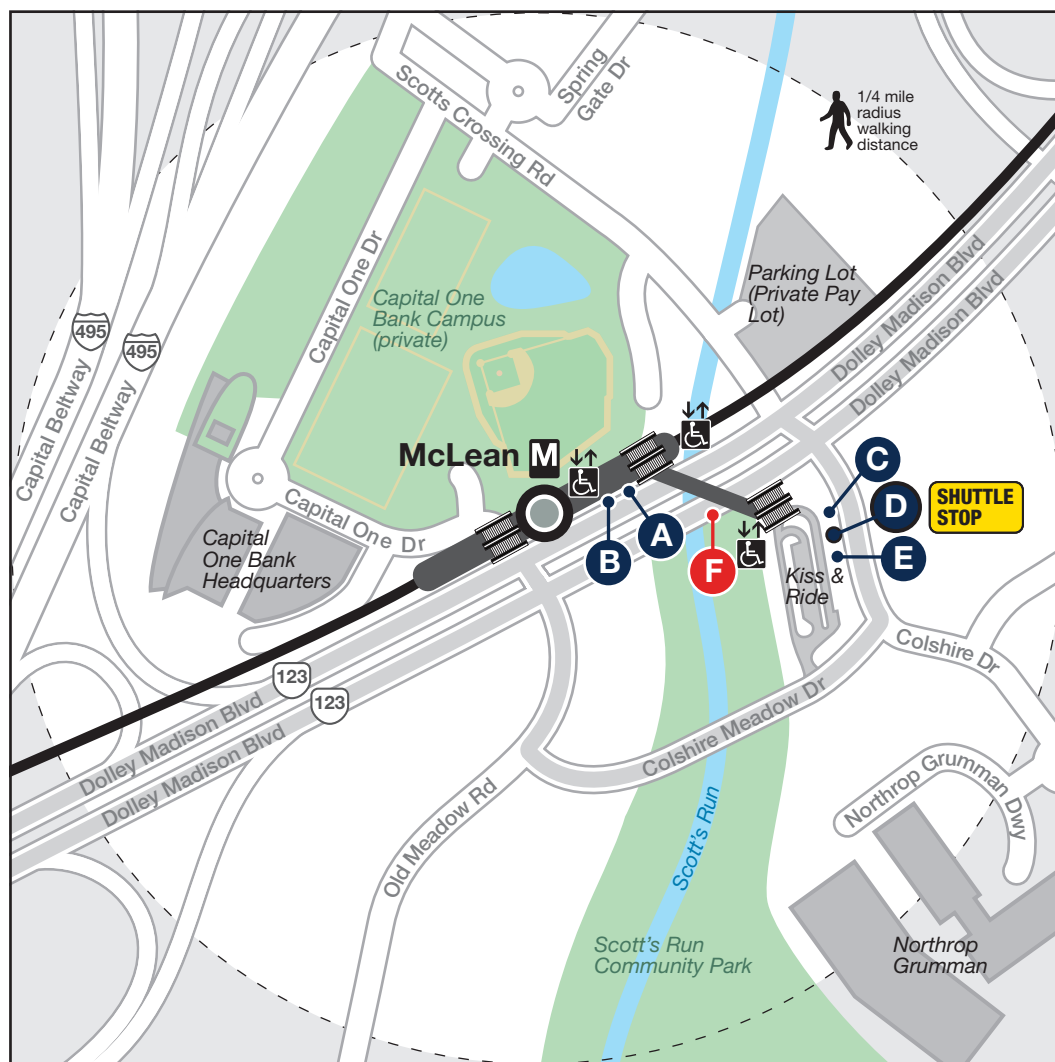

# Station Vicinity Map McLean

**LEGEND**

- Bus Stop (on street)
- Bus Bay
- Elevator
- Escalator
- Bus Served Road
- Metrorail Station and line

**Note:**  
The lettered discs on this map will help you locate the bus stop or bay near this station. Be advised they are not displayed at the on street bus stops.

McLean.EVAC-0615

**D** In the event of an emergency, this bus stop will also be served by shuttle buses

## APPROXIMATE WALKING DISTANCE TO THE NEXT METRO STATION FROM THIS EXIT

Station	Lines	Distance	Time to Station	Directions
---------	-------	----------	-----------------	------------

There are no stations within a reasonable walking distance.

## BUS SERVICE AND BOARDING LOCATIONS

Route	Destination	Stops	Route	Destination	Stops
<b>METROBUS</b>					
3T	East Falls Church	E	<b>FAIRFAX CONNECTOR, FAIRFAX CO.</b>		
23A	Crystal City	F	721	Tysons Corner Center	B
23A	Tysons Corner Center	A	721	McLean	C
23T	Shirlington	F	724	Spring Hill via Lewinsville Rd	D
23T	Tysons Corner Center	A	734	West Falls Church via Great Falls St	D
			734	West Falls Church via Westmoreland St	D