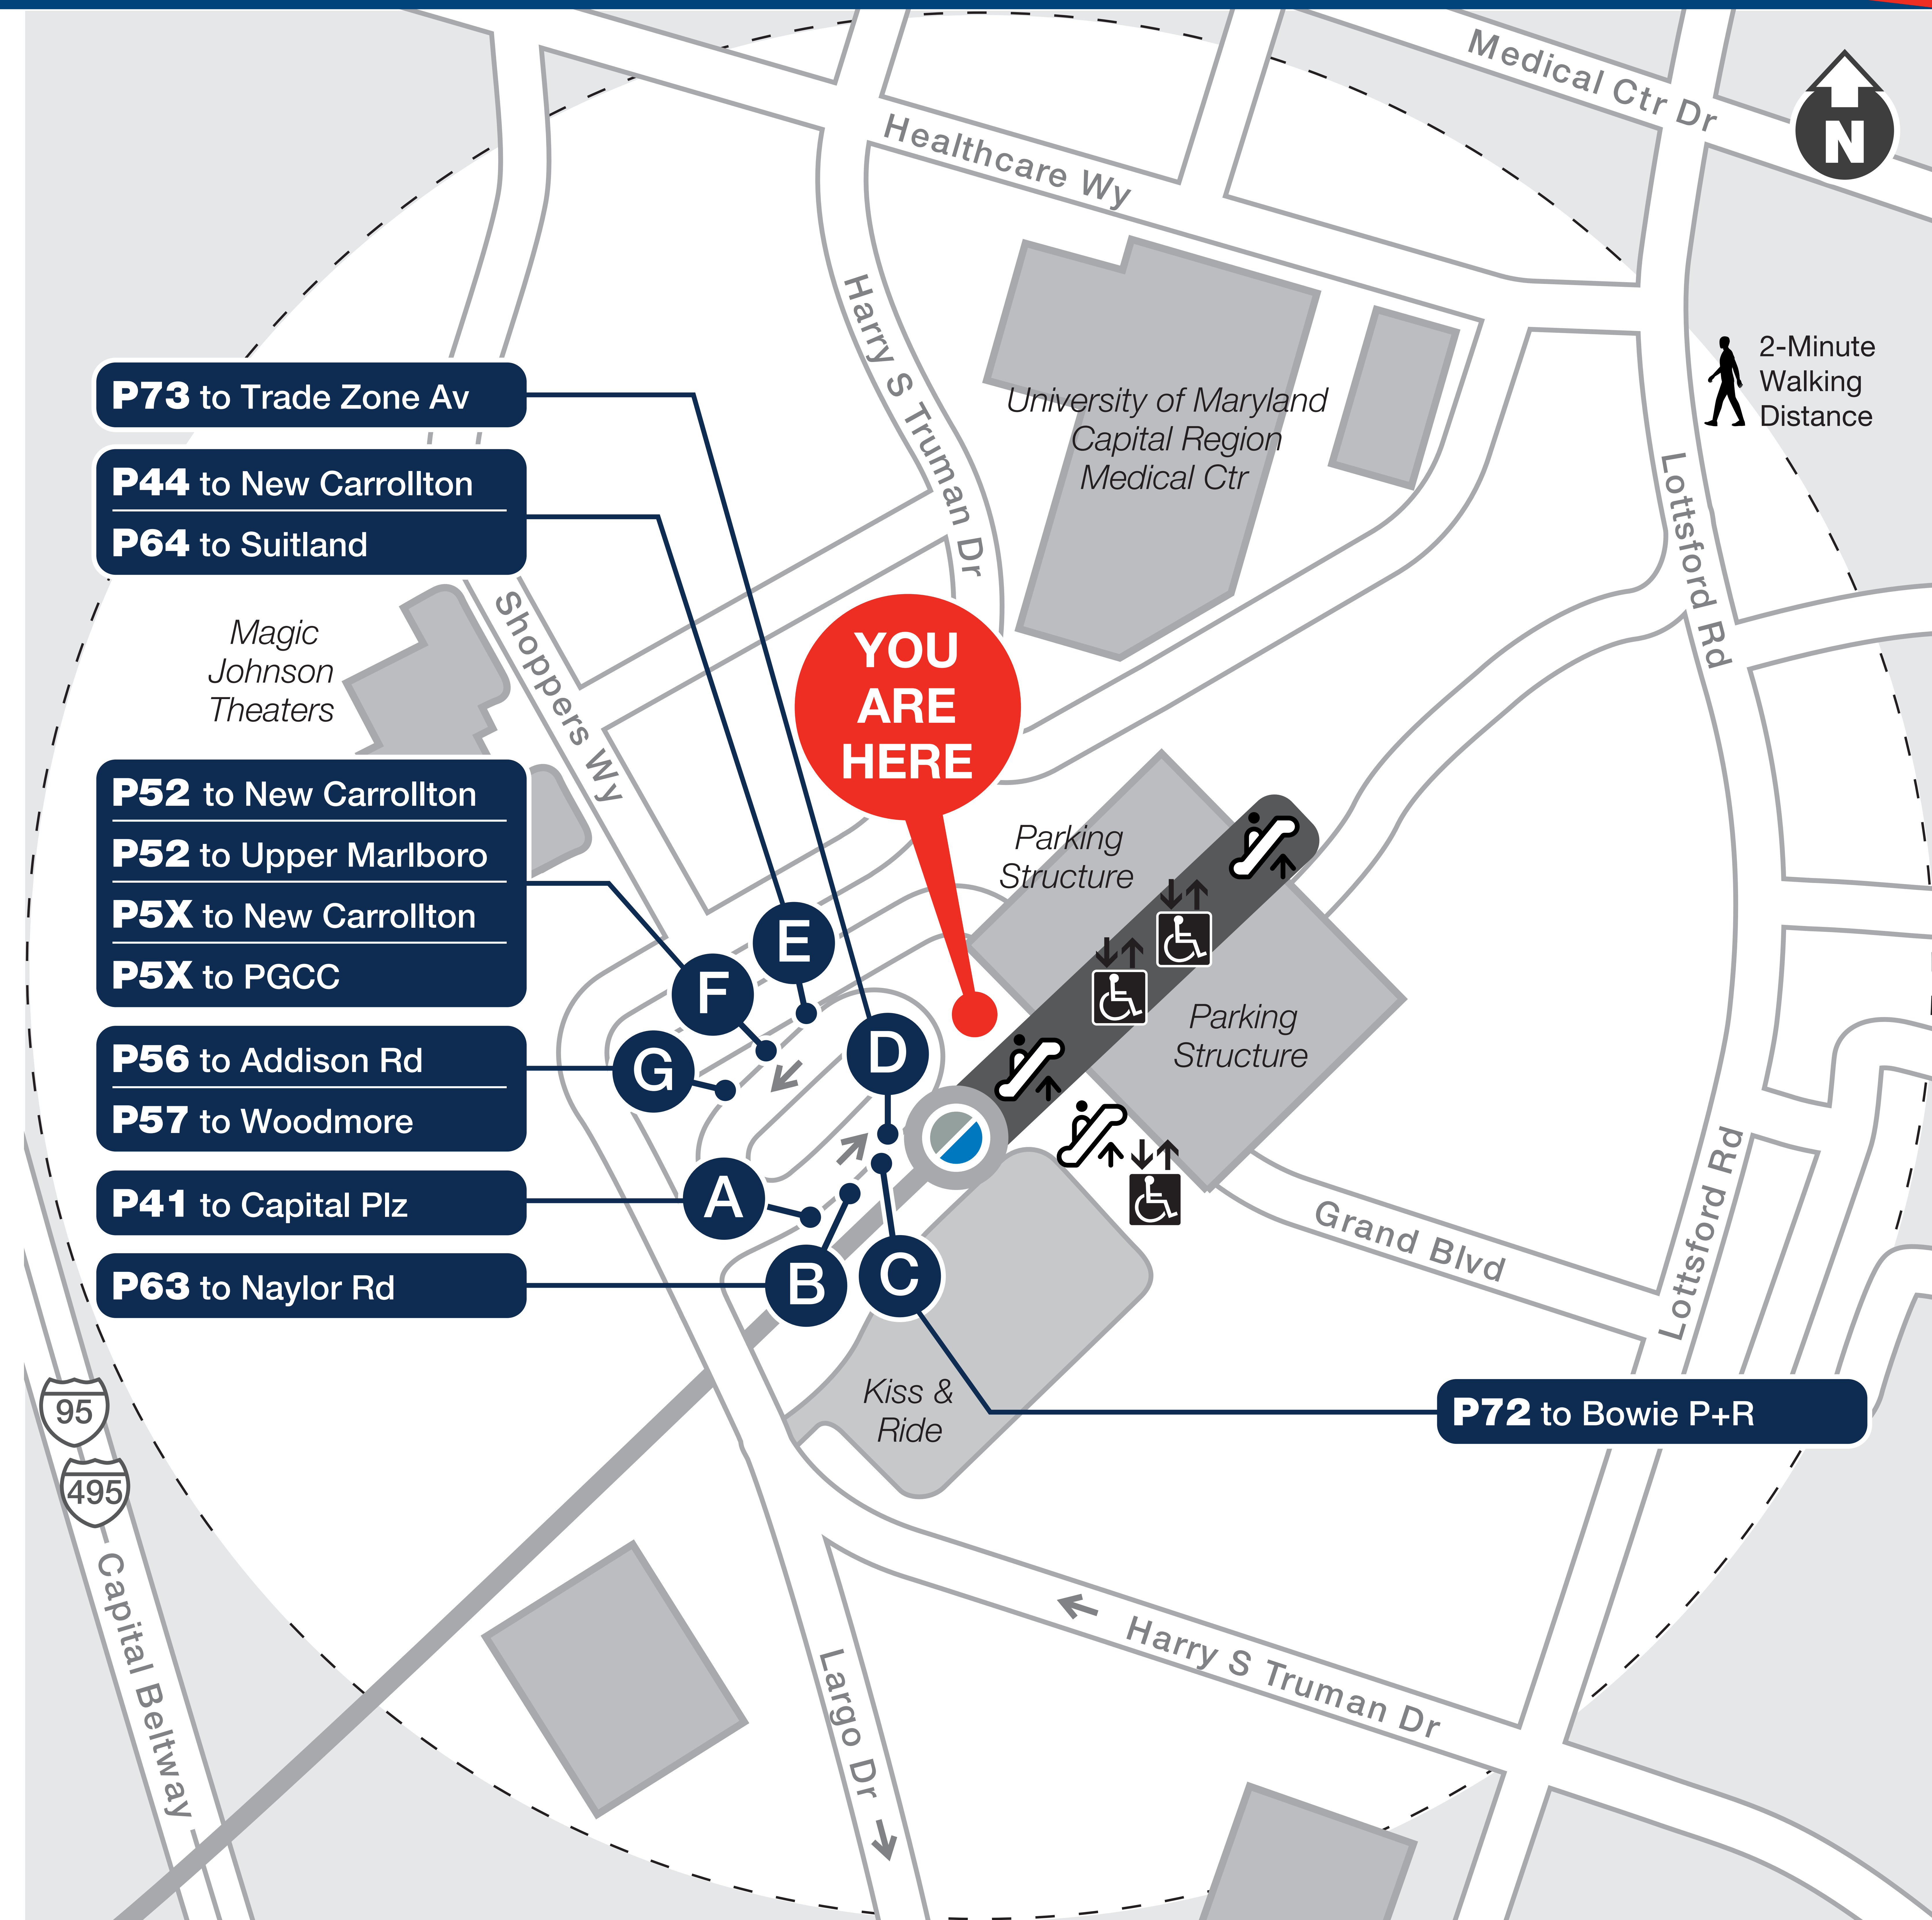

# Looking for a Bus?

## Boarding Locations and Service Days

Route	Destination	Boarding Location	Monday to Friday	Saturday	Sunday
P41	Capital Plaza	A	✓	✓	✓
P63	Naylor Rd	B	✓	✓	✓
P72	Bowie P+R	C	✓	✓	✓
P73	Trade Zone Av	D	✓		
<b>TheBus-Prince George's County</b>					
P44	New Carrollton	E	✓		
P52	New Carrollton	F	✓	✓	
P52	Upper Marlboro	F	✓	✓	
P56	Addison Rd	G	✓	✓	
P57	Woodmore	G	✓		
P5X	New Carrollton	F	✓		
P5X	PGCC	F	✓		
P64	Suitland	E	✓	✓	

For more information | Para más información

- [wmata.com](http://wmata.com)
- 202-GO-METRO
- @wmata
- @wmata.com