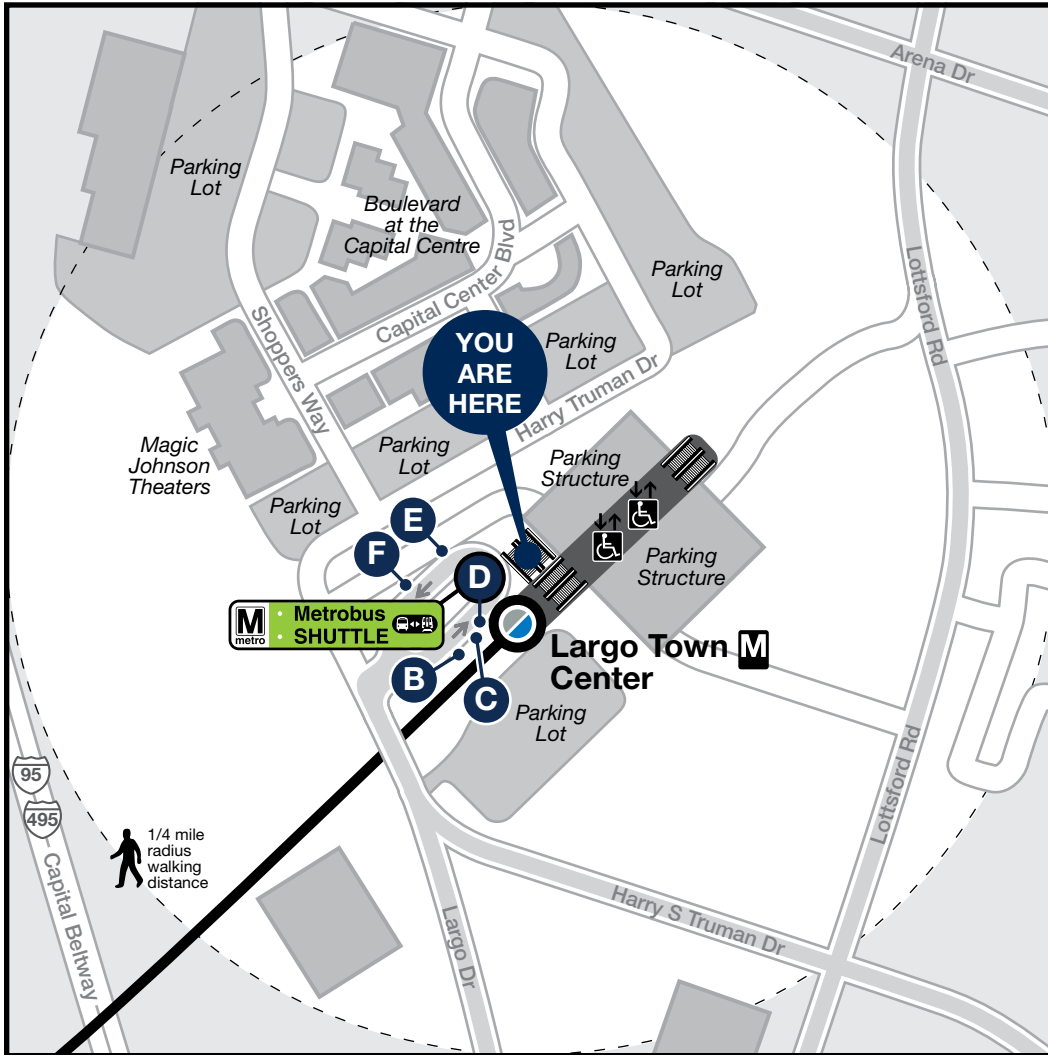

# Station Vicinity Map Largo Town Center

**LEGEND**

N

**A A** Bus Stop/Bus Bay

The lettered discs on this map will help you locate the bus stop or bay near this station. Be advised the letters are not displayed on the street bus stops

Elevator

Escalator

Bus Served Road

Metrorail Station and line

40.111.EVAC-0615

**D** In the event of an emergency, this bus stop will also be served by shuttle buses

## APPROXIMATE WALKING DISTANCE TO THE NEXT METRO STATION FROM THIS EXIT

There are no stations within a reasonable walking distance.

## BUS SERVICE AND BOARDING LOCATIONS

Route	Destination	Stops	Route	Destination	Stops
<b>METROBUS</b>			<b>THE BUS – PRINCE GEORGE'S COUNTY</b>		
<b>C21,C22</b>	Addison Rd <b>M</b>	<b>D</b>	<b>TB21</b>	New Carrollton <b>M</b>	<b>F</b>
<b>C21,C22</b>	Collington Center	<b>C</b>	<b>TB21</b>	Upper Marlboro	<b>F</b>
<b>C26</b>	East Kettering	<b>B</b>	<b>TB26</b>	Morgan Blvd <b>M</b>	<b>E</b>
<b>C29</b>	Bowie State University	<b>B</b>	<b>TB28</b>	Inglewood	<b>E</b>
<b>C29</b>	Addison Rd <b>M</b>	<b>D</b>			