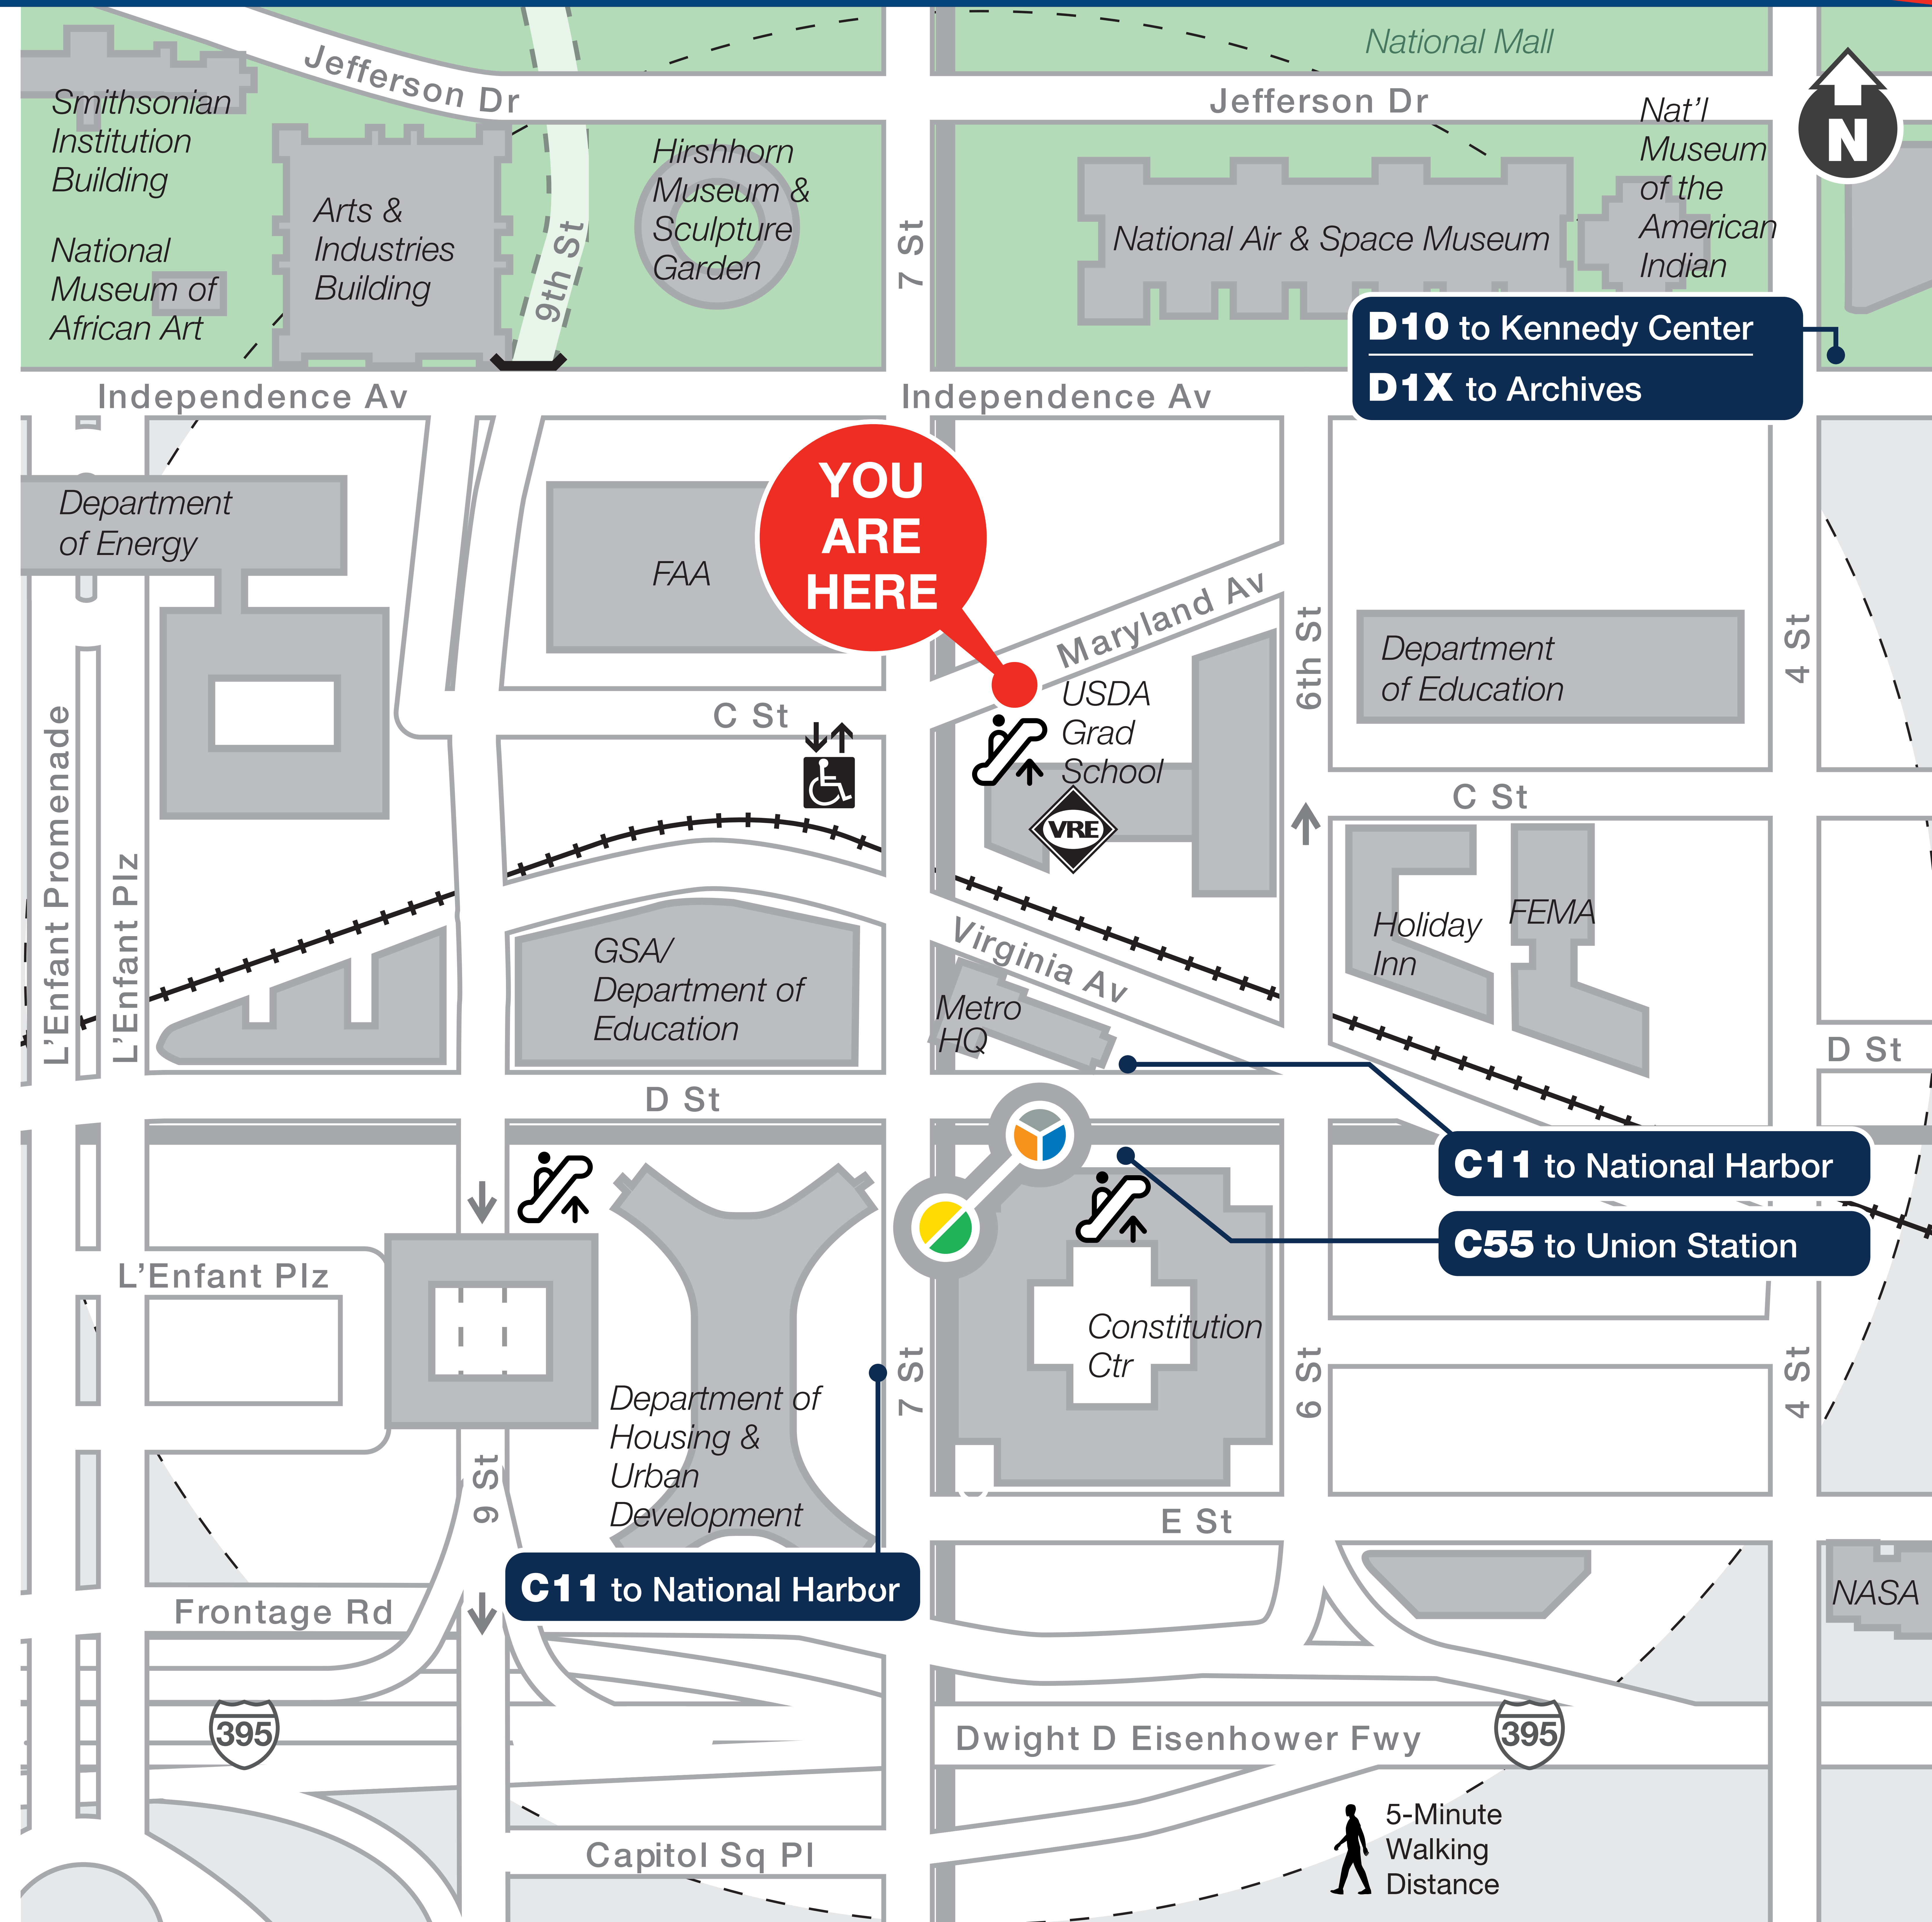

L'Enfant Plaza

Looking for a Bus?

Boarding Locations and Service Days

Route	Destination	Boarding Location	Monday to Friday	Saturday	Sunday
C11	National Harbor	D St+6 St SW, 7 St+E St SW	✓	✓	✓
C55	Union Station	D St SW+ 6 St SW	✓	✓	✓
D10	Kennedy Center	Independence Av+4 St SW	✓	✓	✓
D1X	Archives	Independence Av+4 St SW	✓	✓	✓

MTA Commuter Bus For bus service information, visit mta.maryland.gov

OmniRide For bus service information, visit omniride.com

For more information | Para más información

wmata.com

202-GO-METRO

@wmata

@wmata.com

Elevator

Escalator

Metro Station and Line

Metro is accessible.
Metro es accesible.
메트로는 접속 가능합니다.