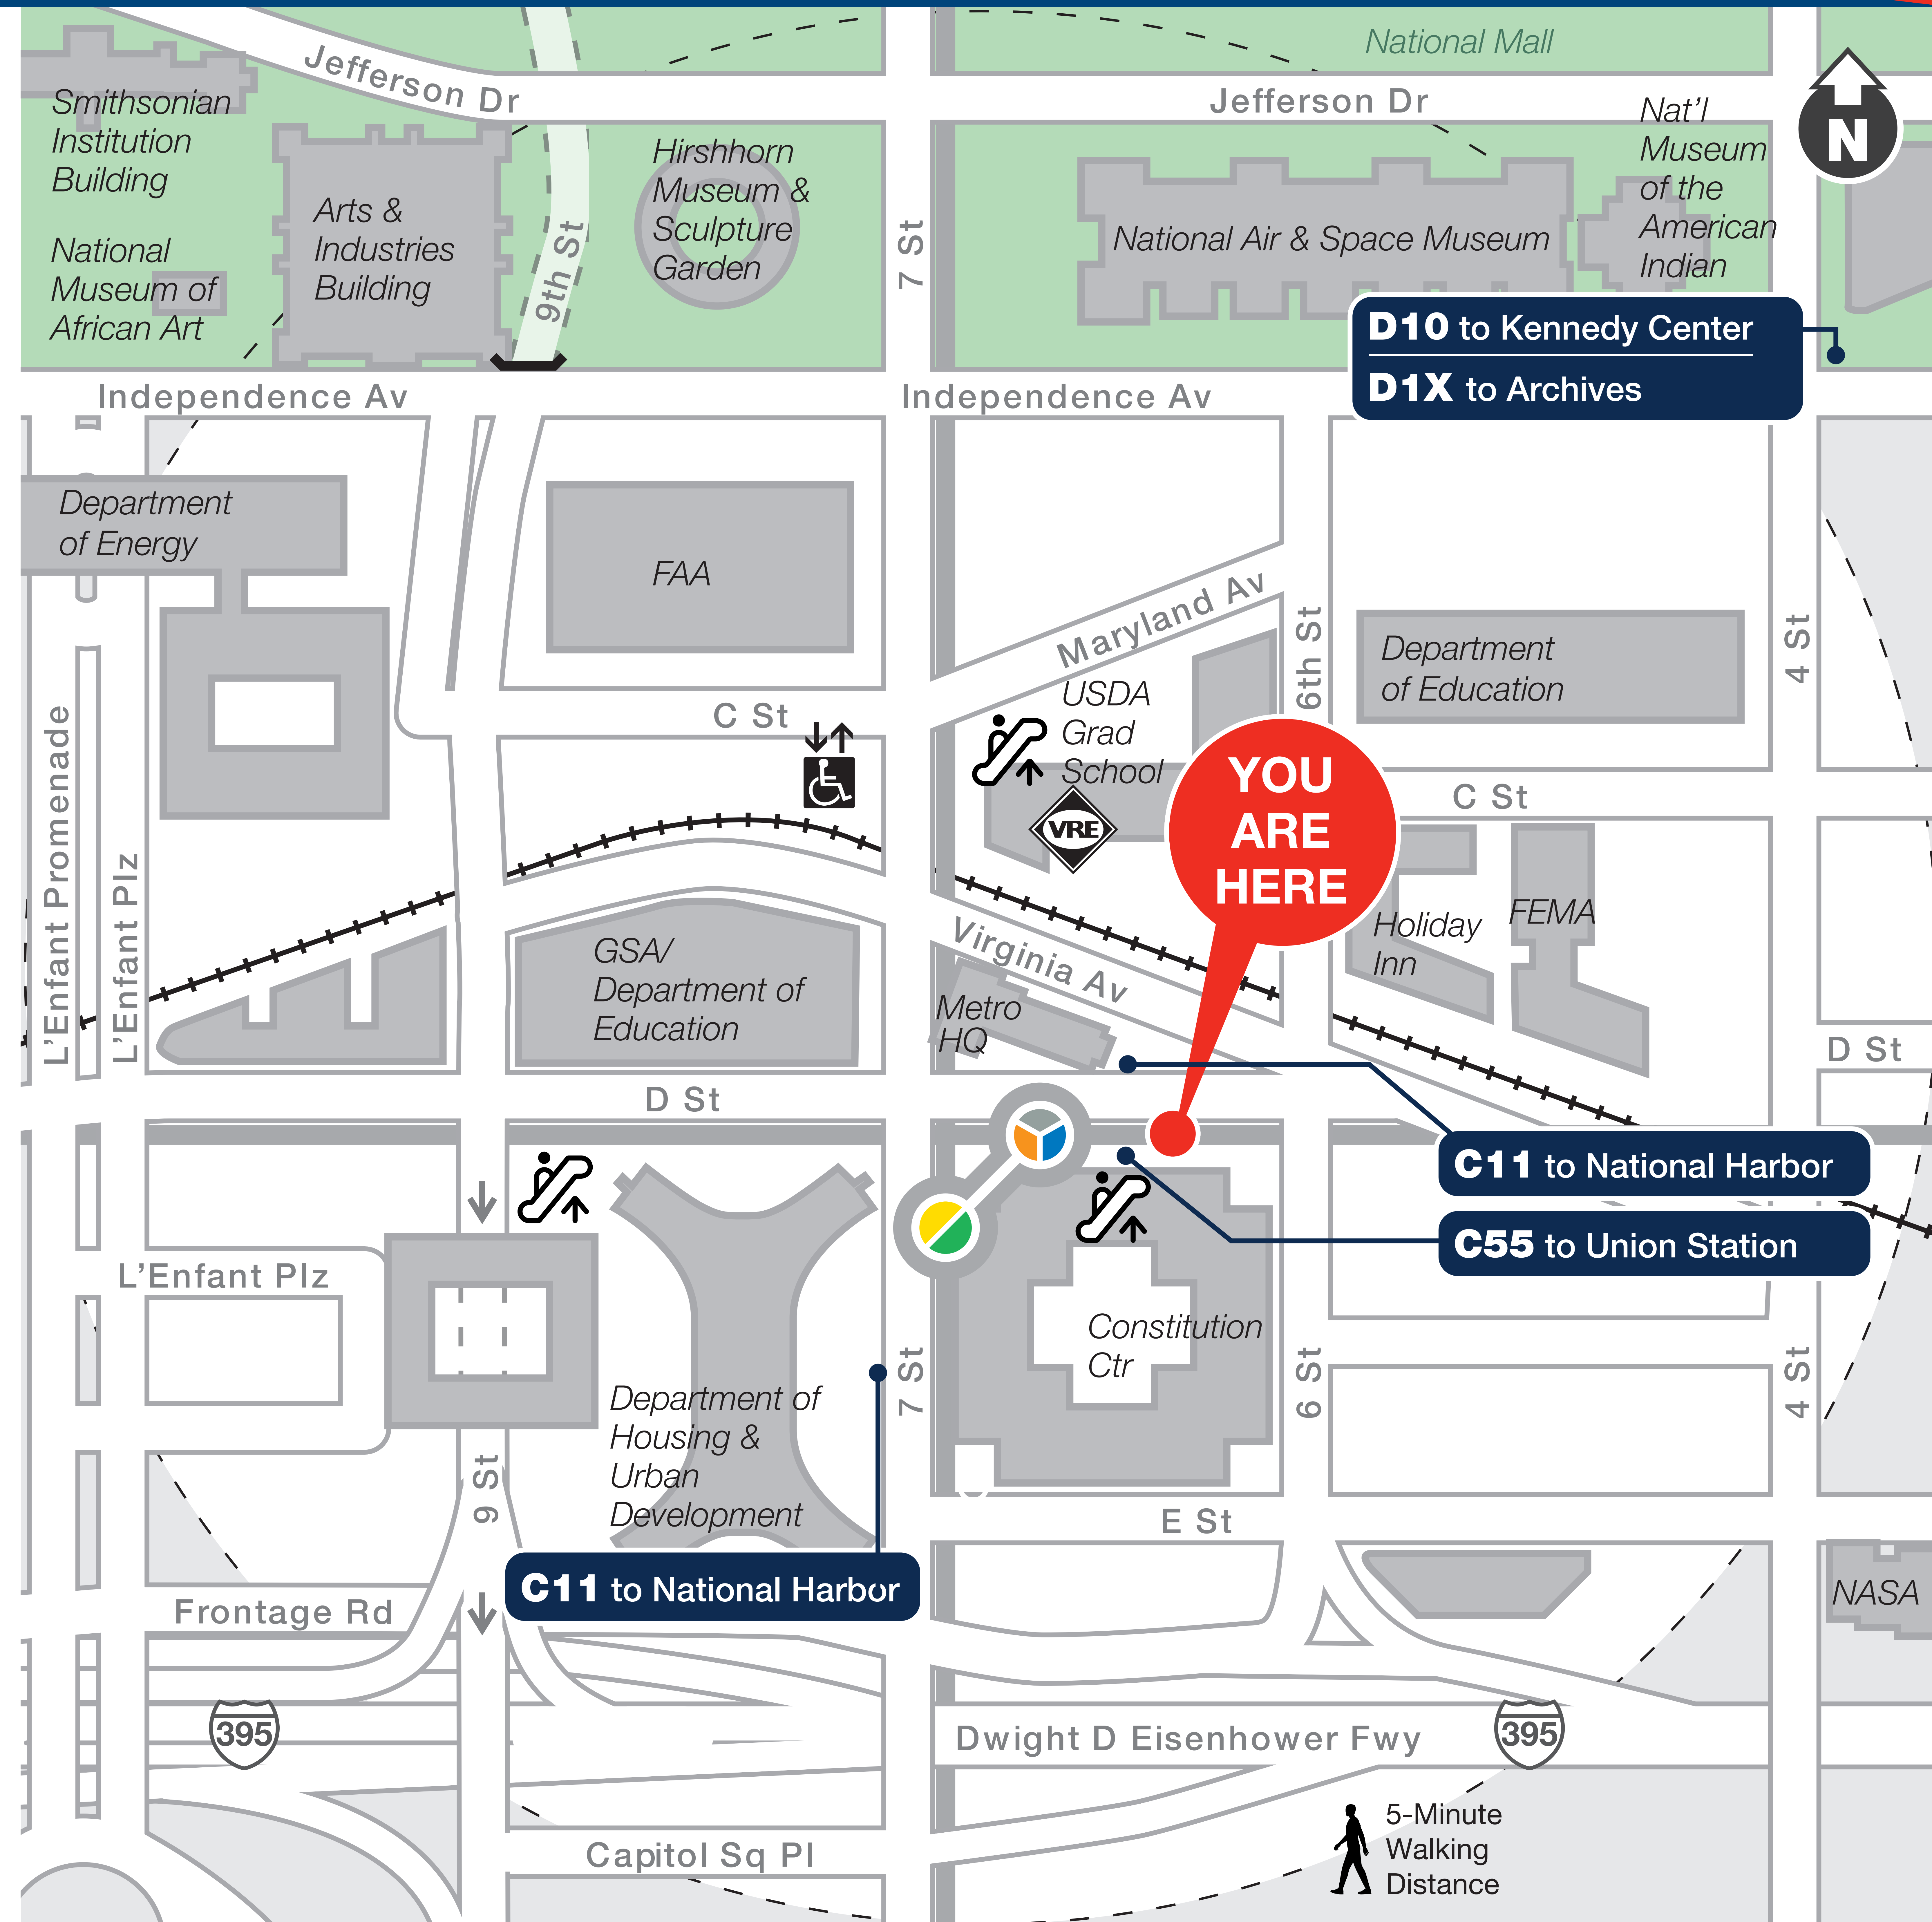

L'Enfant Plaza

Looking for a Bus?

Boarding Locations and Service Days

Route	Destination	Boarding Location	Monday to Friday	Saturday	Sunday
C11	National Harbor	D St+6 St SW, 7 St+E St SW	✓	✓	✓
C55	Union Station	D St SW+ 6 St SW	✓	✓	✓
D10	Kennedy Center	Independence Av+4 St SW	✓	✓	✓
D1X	Archives	Independence Av+4 St SW	✓	✓	✓

MTA Commuter Bus For bus service information, visit mta.maryland.gov

OmniRide For bus service information, visit omniride.com

For more information | Para más información

wmata.com

202-GO-METRO

@wmata

@wmata.com

Elevator

Escalator

Metro Station and Line

Metro is accessible.
Metro es accesible.
메트로는 접속 가능합니다.