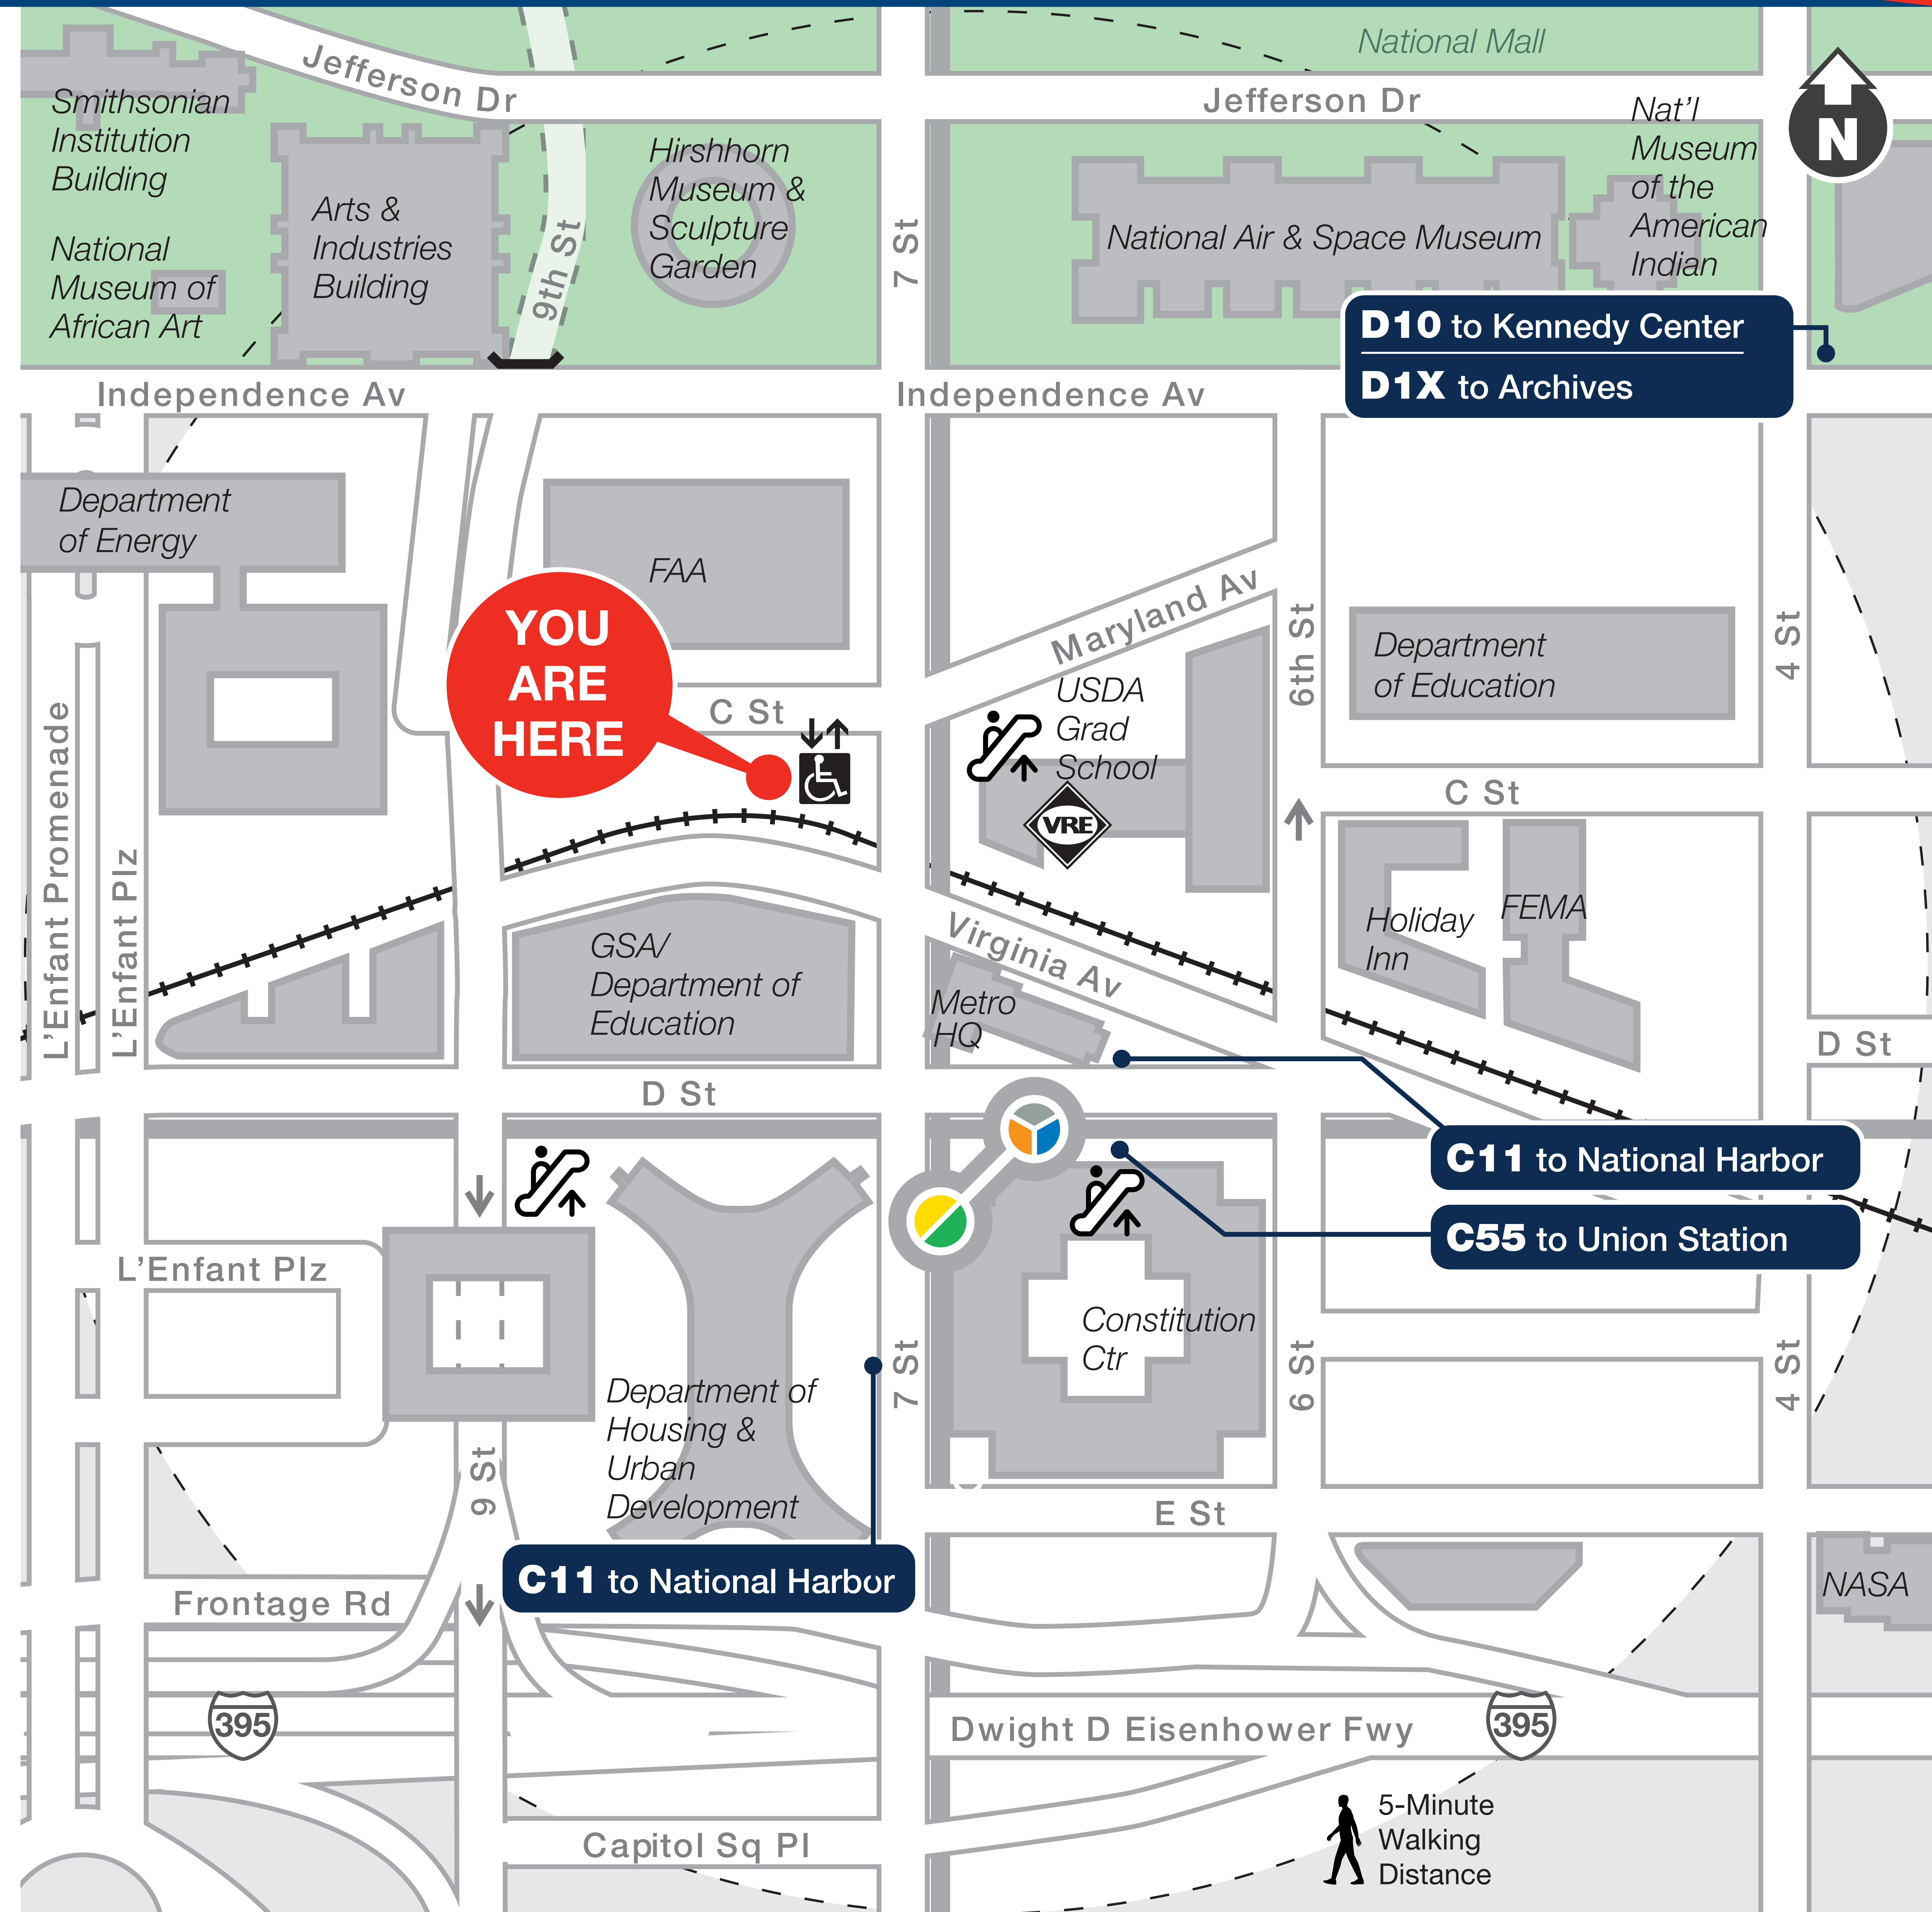

# L'Enfant Plaza

## Looking for a Bus?

### Boarding Locations and Service Days

Route	Destination	Boarding Location	Monday to Friday	Saturday	Sunday
C11	National Harbor	D St+6 St SW, 7 St+E St SW	✓	✓	✓
C55	Union Station	D St SW+ 6 St SW	✓	✓	✓
D10	Kennedy Center	Independence Av+4 St SW	✓	✓	✓
D1X	Archives	Independence Av+4 St SW	✓	✓	✓
<b>MTA Commuter Bus</b>		For bus service information, visit <a href="http://mta.maryland.gov">mta.maryland.gov</a>			
<b>OmniRide</b>		For bus service information, visit <a href="http://omniride.com">omniride.com</a>			