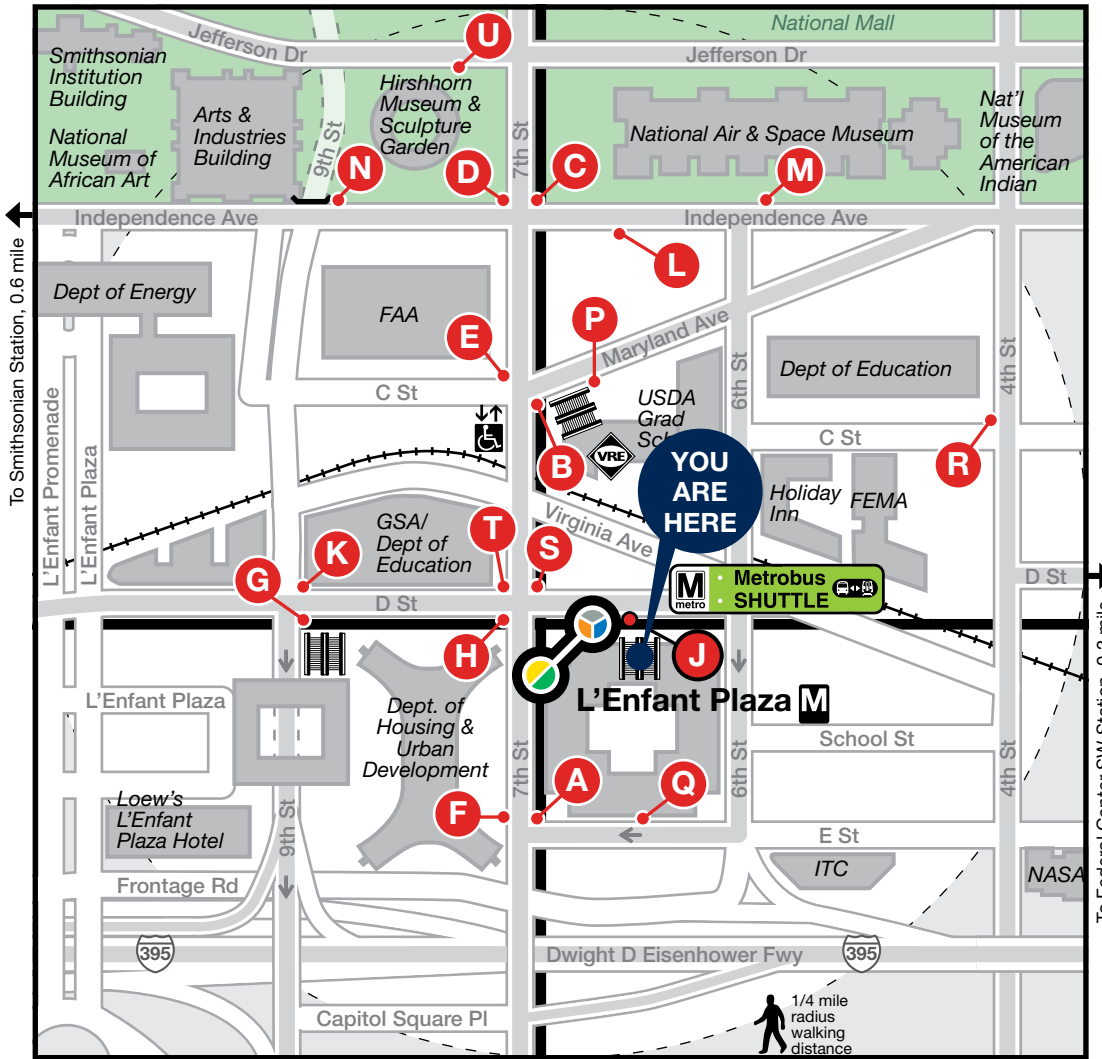

Station Vicinity Map L'Enfant Plaza

LEGEND

A A Bus Stop/Bus Bay
The lettered discs on this map will help you locate the bus stop or bay near this station. Be advised the letters are not displayed on the street bus stops

Elevator

Escalator

Bus Served Road

Metrorail Station and line

21.057.EVAC-0615

J In the event of an emergency, this bus stop will also be served by shuttle buses

APPROXIMATE WALKING DISTANCE TO THE NEXT METRO STATION FROM THIS EXIT

Station	Lines	Distance	Time to Station	Directions
Federal Center SW		0.3 mile	9 mins	Turn right on D St, continue to 3rd St

BUS SERVICE AND BOARDING LOCATIONS

Route	Destination	Stops	Route	Destination	Stops	Route	Destination	Stops	Route	Destination	Stops
METROBUS			74	Nationals Park	D E F	MARYLAND MTA			810	North Beach	P
5A	Dulles Airport	J G	A9	McPherson Sq M	E	305	Columbia Mall	D	820	North Beach	P
16X	Culmore	D N	A9	Livingston	E	315	Columbia Mall, Lotte Plaza	D	830	St. Leonard	P
32, 36	Friendship Heights M	C M	A42	Southern Ave M	D E F	325	Columbia Mall	D	840	St. Leonard	P
32	Southern Ave M	L	A46	Livingston	D E F	335	Clarksville Park & Ride	L	LOUDOUN COUNTY TRANSIT		
34	Archives M	C M	A48	Livingston	D E F	345	Long Gate Park & Ride	L	LCT	Purcellville	M N
34, 36	Naylor Rd M	L	P17, P19	Fort Washington P&R	L	610	U.S. 301 Park & Ride	H	PRTC		
39	Potomac Park/ State Dept	C	V5	Fairfax Village	F S	610	U.S. 301 Park & Ride	H	PRTC	Montclair	A B L
39	Naylor Rd M	L	V7	Deanwood M	F G H	640	Southern Maryland Blue Crabs Stadium	H	PRTC	Southbridge	A B L
52	Takoma M	J K Q	V7	Bureau of Engraving	A K	650	La Plata Park & Ride	H			
54	Takoma M	B C J C	V8	Deanwood M	D E F	705	Charlotte Hall	H			
74	6th & K Sts NW	A B C	V8	Archives M	A B C	715	Golden Beach Park & Ride	H			
			W9	Livingston	T						
			W13	Fort Washington Forest	L						