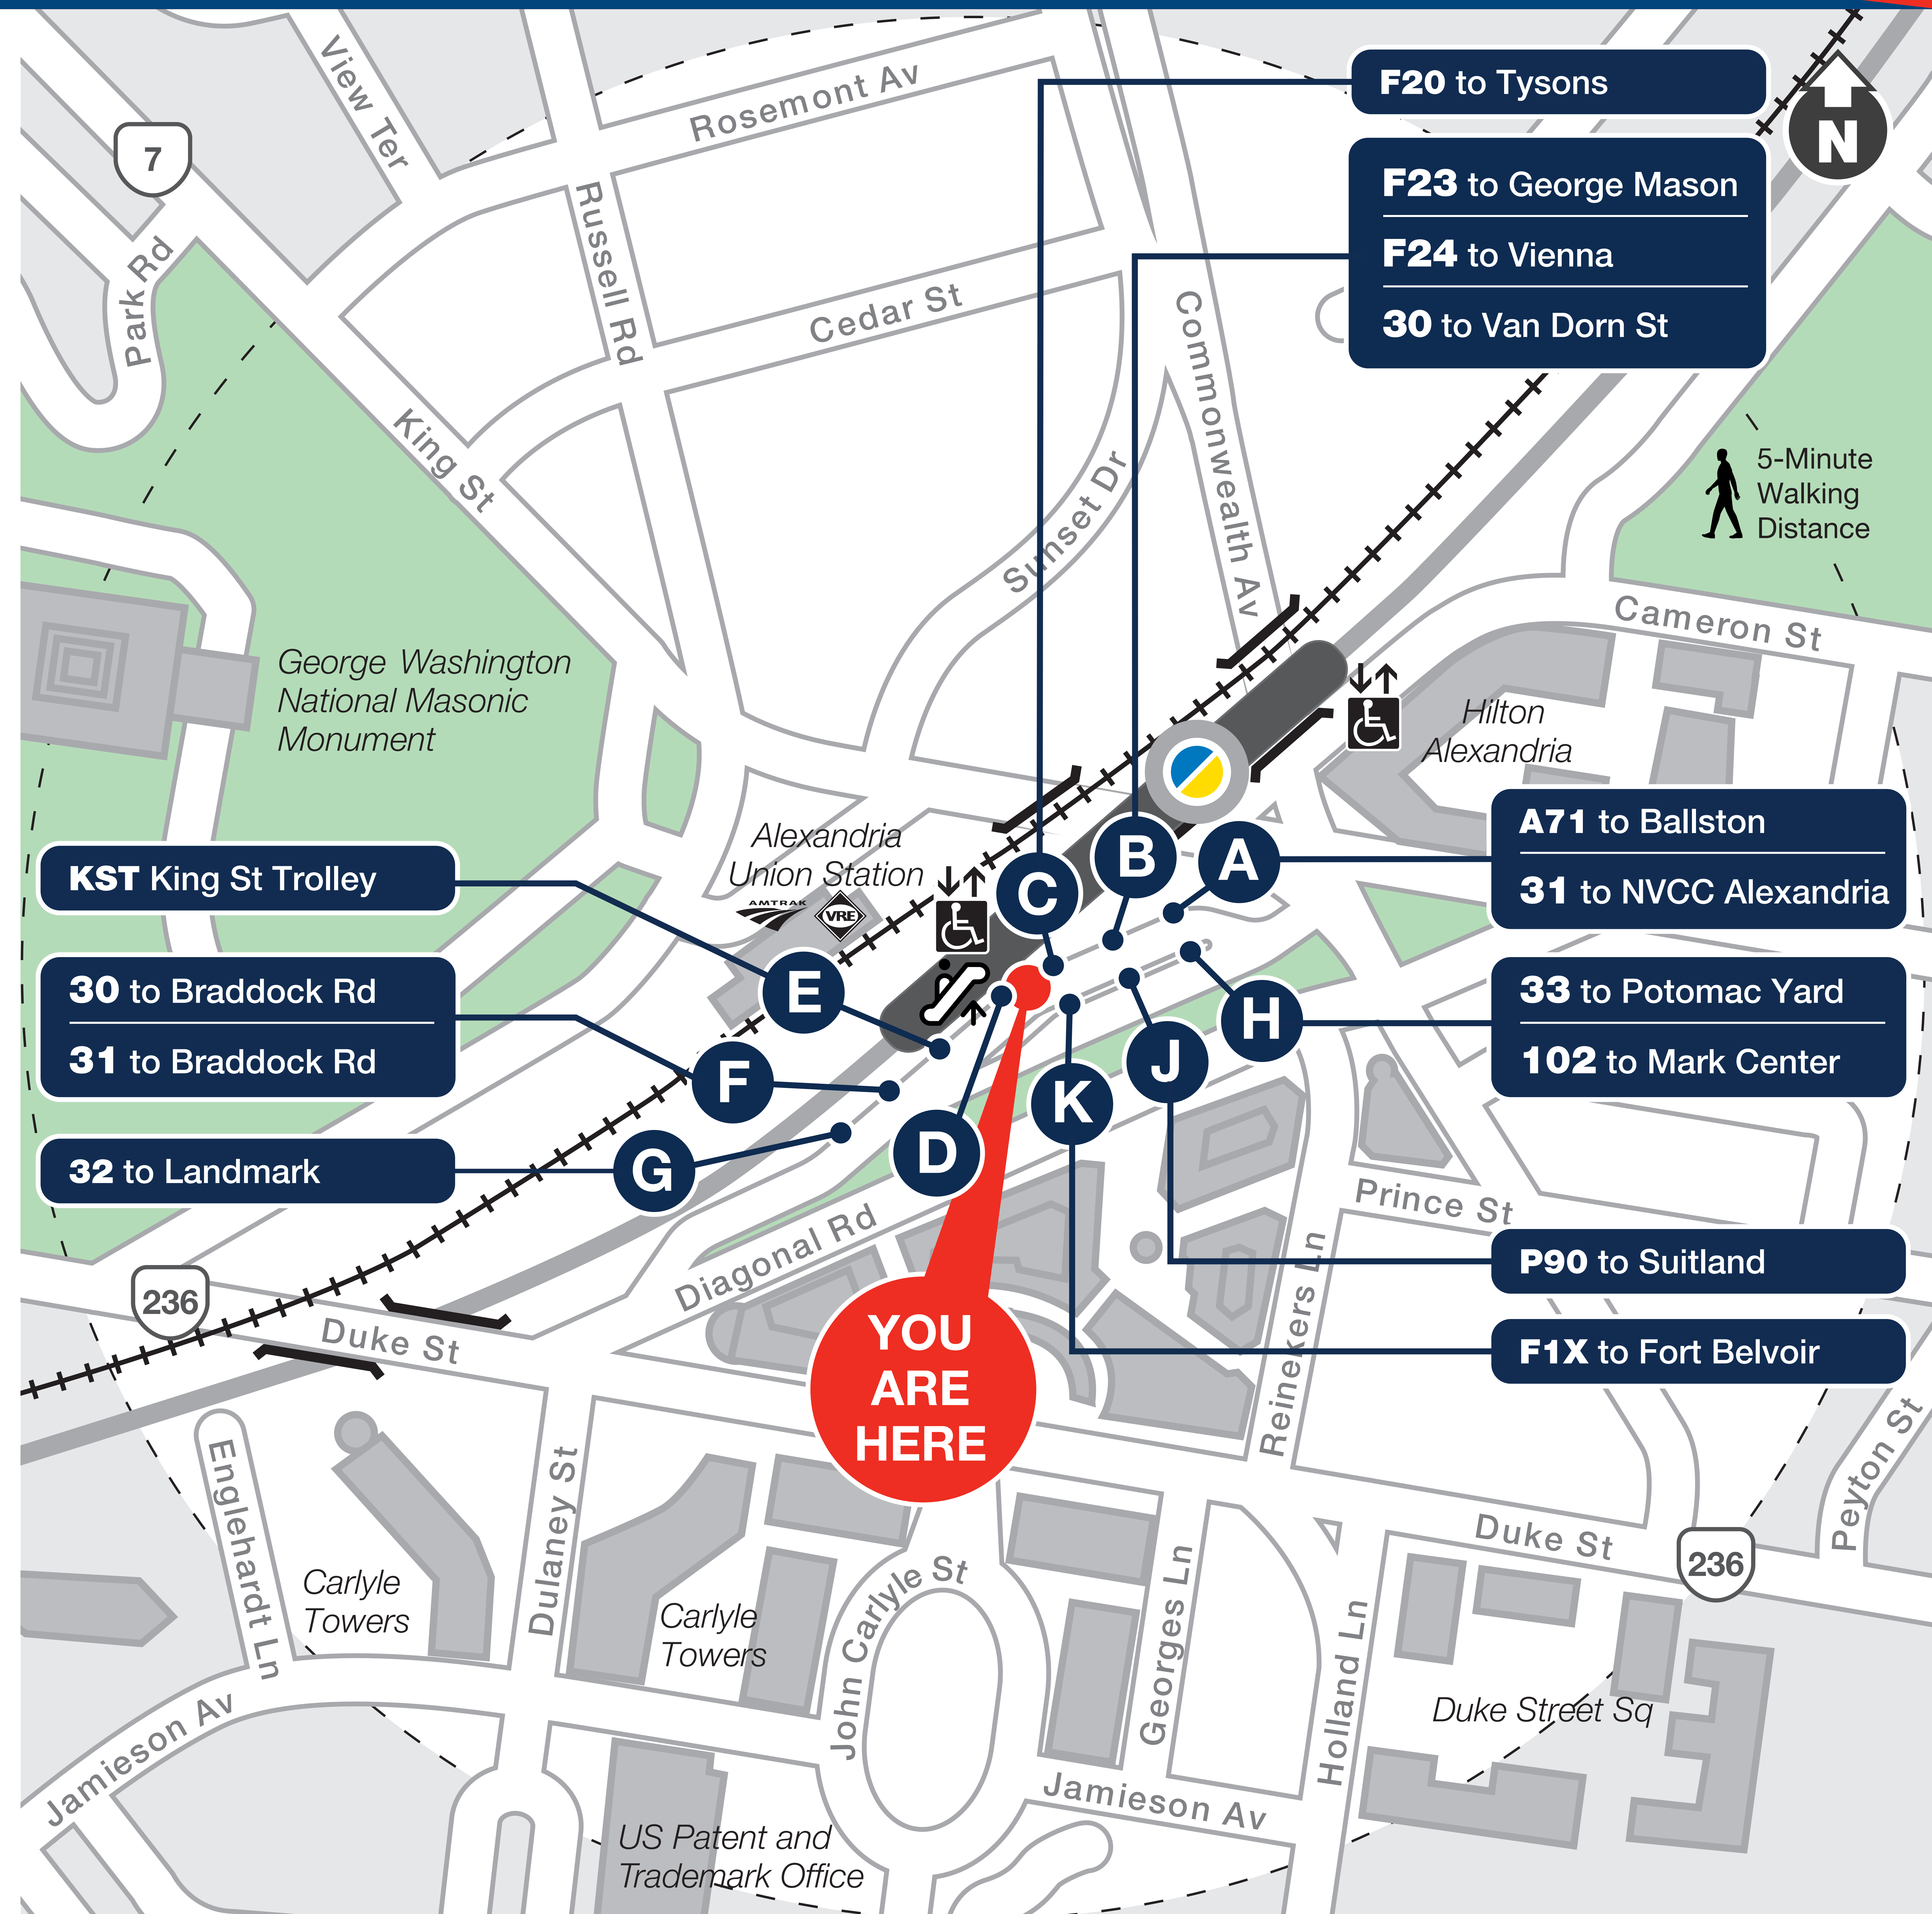

King St-Old Town

Looking for a Bus?

Boarding Locations and Service Days

Route	Destination	Boarding Location	Monday to Friday	Saturday	Sunday
A71	Ballston	A	✓	✓	✓
F1X	Fort Belvoir	K	✓	✓	✓
F20	Tysons	C	✓	✓	✓
F23	George Mason	B	✓	✓	✓
F24	Vienna	B	✓	✓	✓
P90	Suitland	J	✓	✓	✓
DASH-Alexandria					
30	Van Dorn St	B	✓	✓	✓
30	Braddock Rd	F	✓	✓	✓
31	NVCC-Alexandria	A	✓	✓	✓
31	Braddock Rd	F	✓	✓	✓
32	Landmark	G	✓	✓	✓
33	Potomac Yard	H	✓	✓	✓
102	Mark Center	H	✓		
KST	King St Trolley	E	✓	✓	✓

For more information | Para más información

wmata.com

202-GO-METRO

@wmata

@wmata.com

Elevator

Escalator

Metro Station and Line

Metro is accessible.
Metro es accesible.
메트로는 접속 가능합니다.