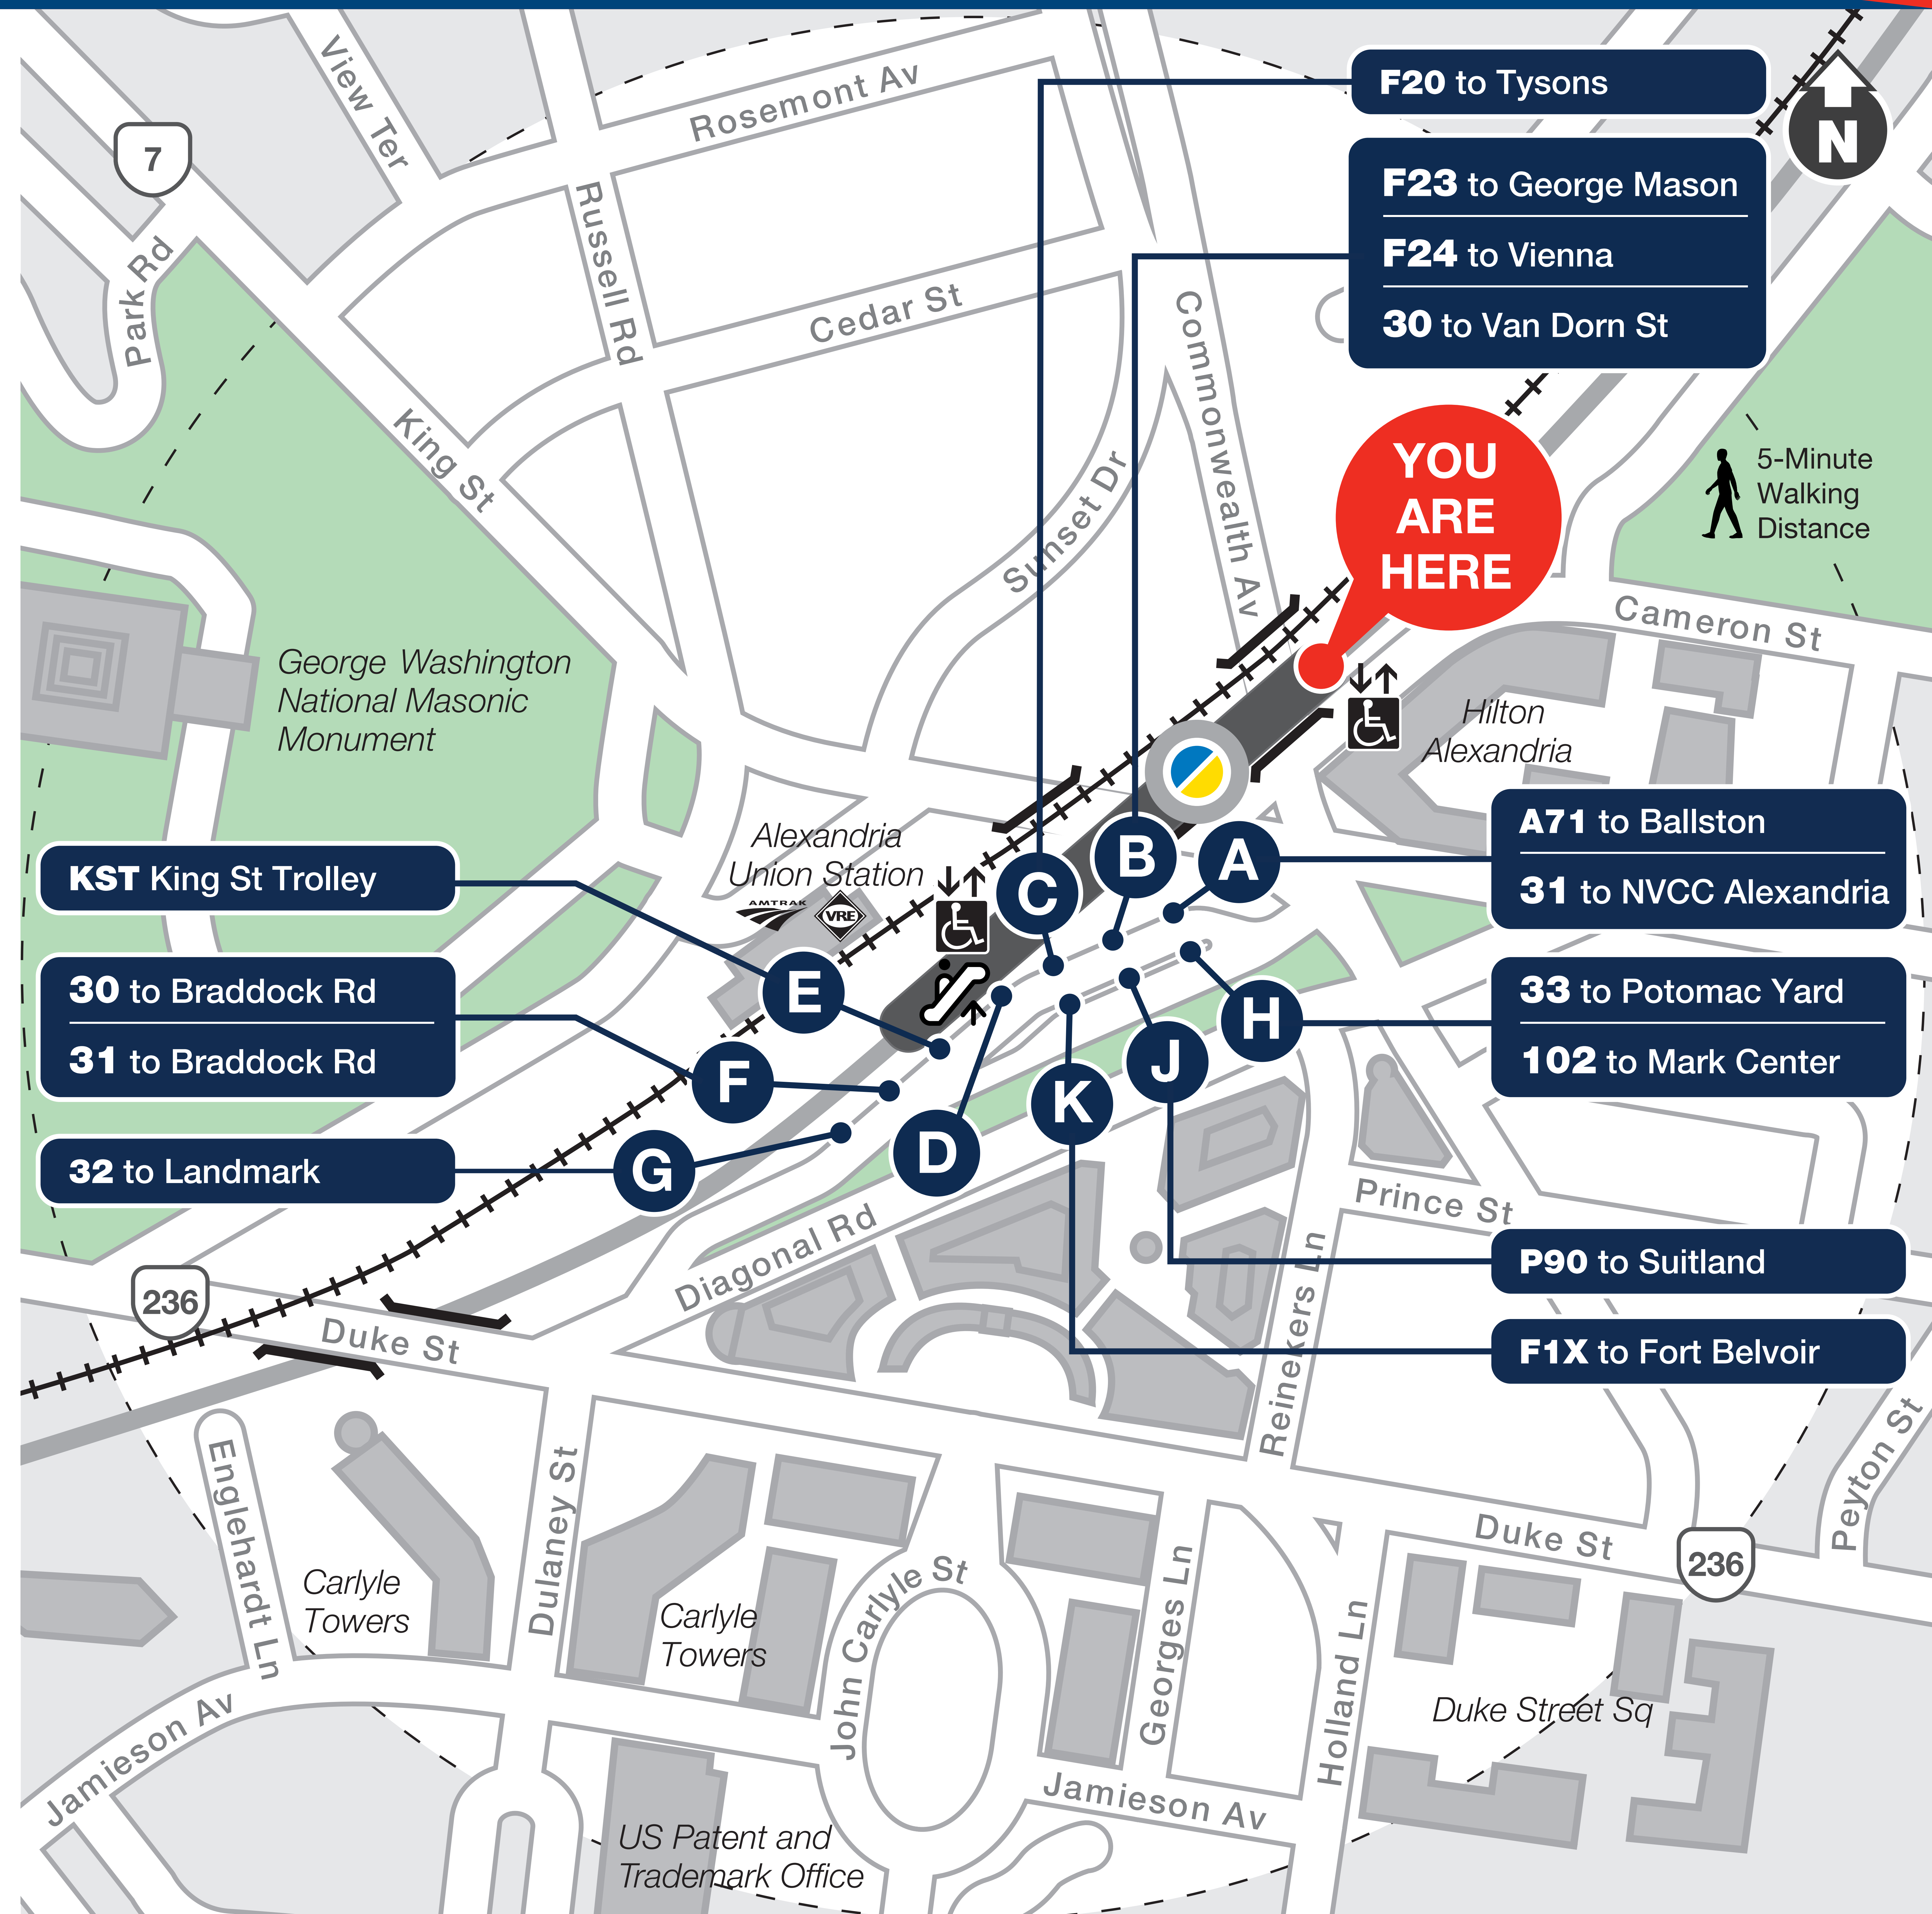

# King St-Old Town

## Looking for a Bus?

### Boarding Locations and Service Days

Route	Destination	Boarding Location	Monday to Friday	Saturday	Sunday
A71	Ballston	A	✓	✓	✓
F1X	Fort Belvoir	K	✓	✓	✓
F20	Tysons	C	✓	✓	✓
F23	George Mason	B	✓	✓	✓
F24	Vienna	B	✓	✓	✓
P90	Suitland	J	✓	✓	✓
<b>DASH-Alexandria</b>					
30	Van Dorn St	B	✓	✓	✓
30	Braddock Rd	F	✓	✓	✓
31	NVCC-Alexandria	A	✓	✓	✓
31	Braddock Rd	F	✓	✓	✓
32	Landmark	G	✓	✓	✓
33	Potomac Yard	H	✓	✓	✓
102	Mark Center	H	✓		
KST	King St Trolley	E	✓	✓	✓

For more information | Para más información

[wmata.com](http://wmata.com)  
 @wmata

202-GO-METRO  
 @wmata.com

Elevator

Escalator

Metro Station and Line

Metro is accessible.  
Metro es accesible.  
메트로는 접속 가능합니다.