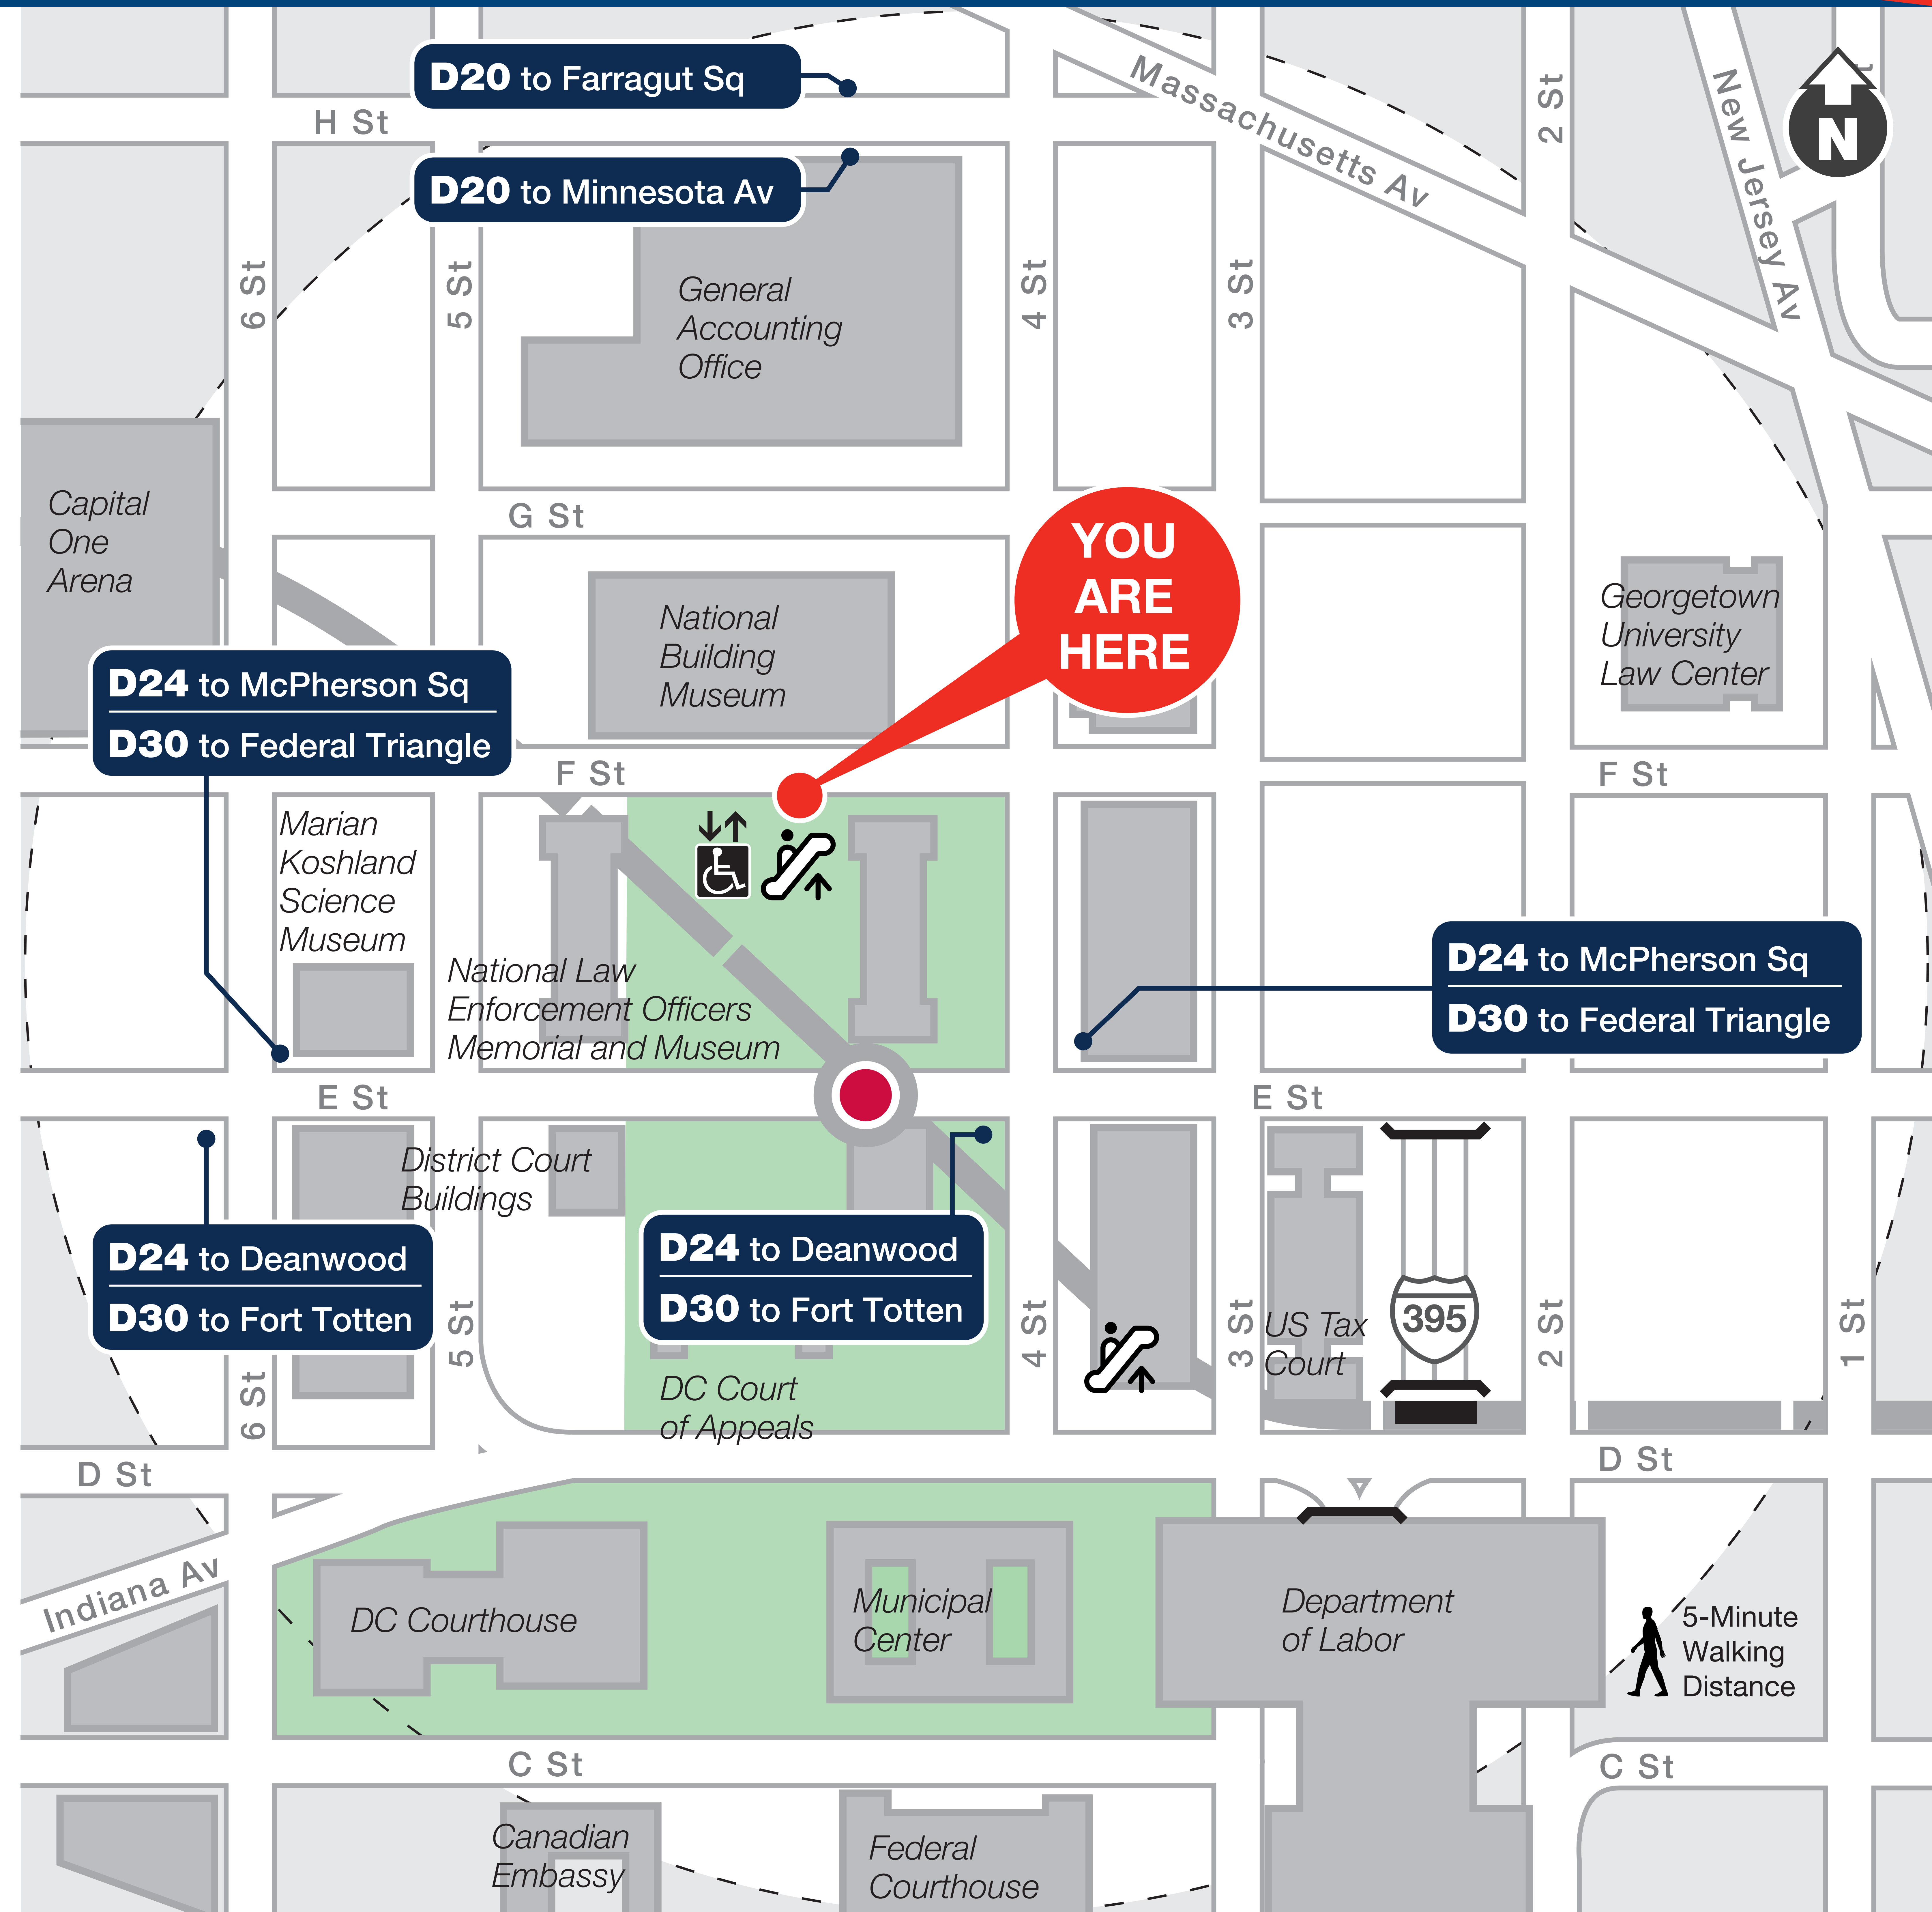

Judiciary Sq

Looking for a Bus?

Boarding Locations and Service Days

Route	Destination	Boarding Location	Monday to Friday	Saturday	Sunday
D20	Minnesota Av	H St+4 St NW	✓	✓	✓
D20	Farragut Sq	H St+4 St NW	✓	✓	✓
D24	Deanwood	E St+4 St NW, E St+6 St NW	✓	✓	✓
D24	McPherson Sq	E St+4 St NW, E St+6 St NW	✓	✓	✓
D30	Federal Triangle	E St+4 St NW, E St+6 St NW	✓	✓	✓
D30	Fort Totten	E St+4 St NW, E St+6 St NW	✓	✓	✓

For more information | Para más información

wmata.com

202-GO-METRO

@wmata

@wmata.com

Elevator

Escalator

Metro Station and Line

Metro is accessible.
Metro es accesible.
메트로는 접속 가능합니다.