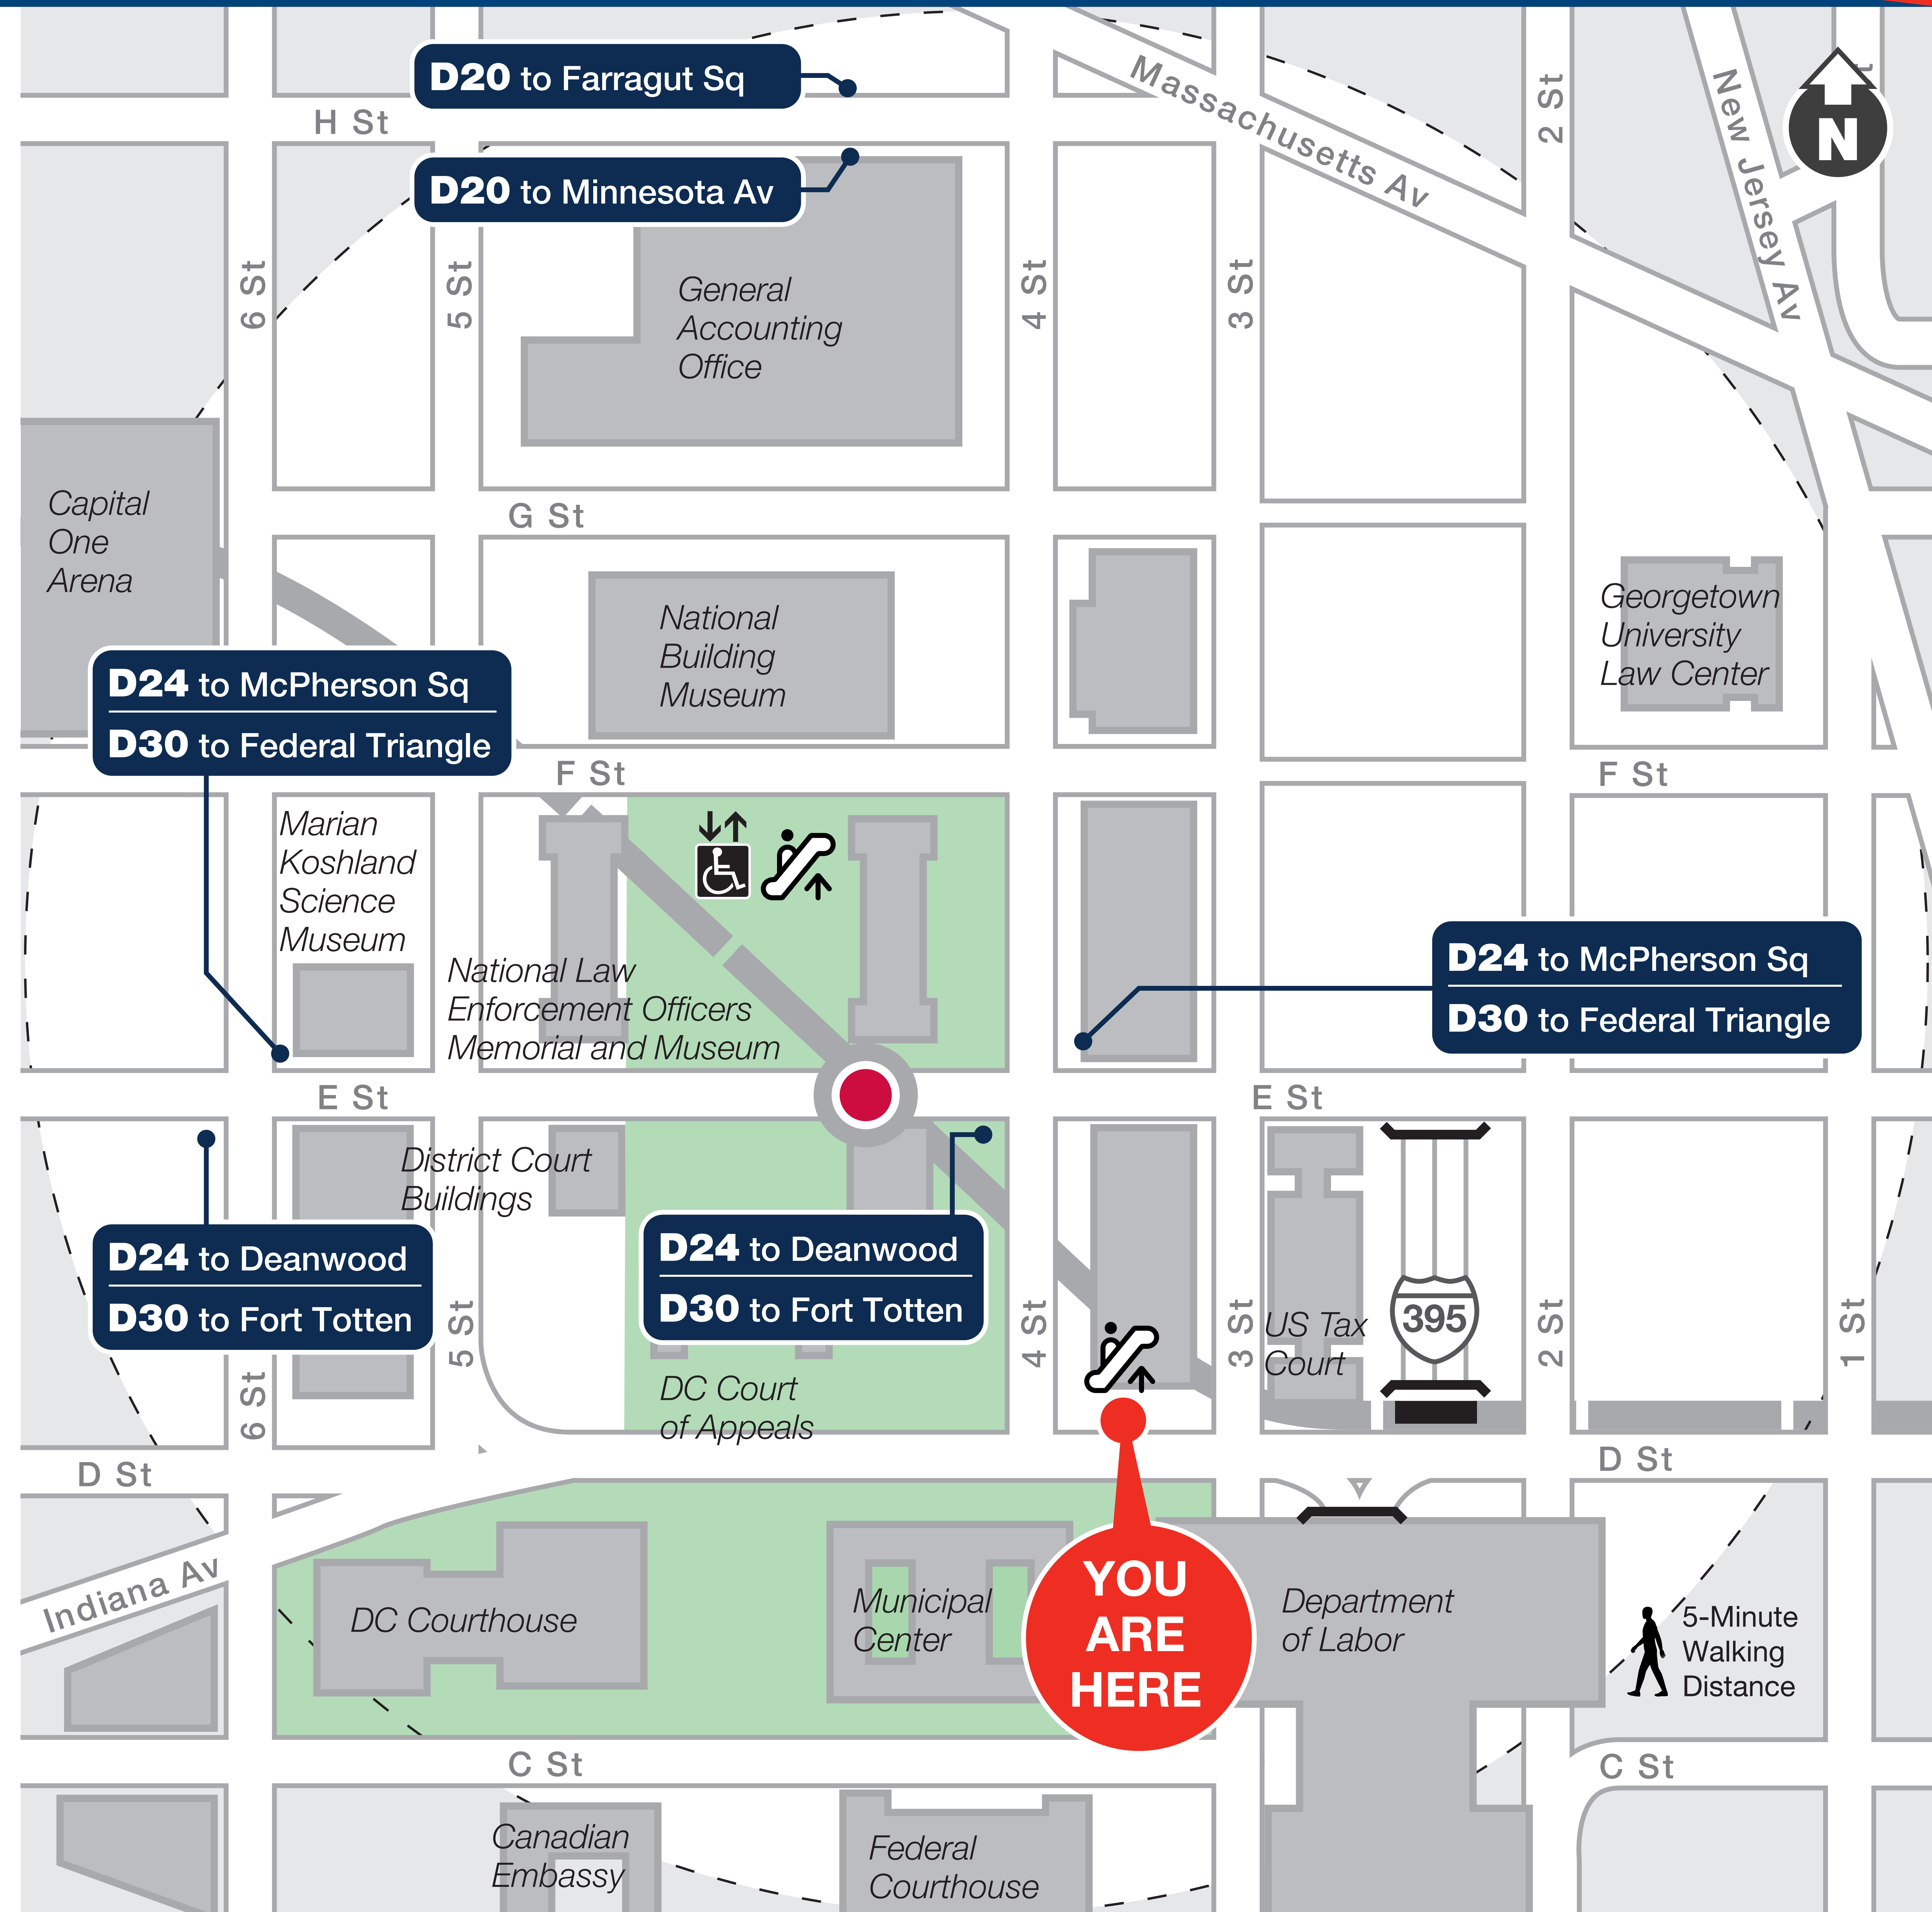

Judiciary Sq

Looking for a Bus?

Boarding Locations and Service Days

Route	Destination	Boarding Location	Monday to Friday	Saturday	Sunday
D20	Minnesota Av	H St+4 St NW	✓	✓	✓
D20	Farragut Sq	H St+4 St NW	✓	✓	✓
D24	Deanwood	E St+4 St NW, E St+6 St NW	✓	✓	✓
D24	McPherson Sq	E St+4 St NW, E St+6 St NW	✓	✓	✓
D30	Federal Triangle	E St+4 St NW, E St+6 St NW	✓	✓	✓
D30	Fort Totten	E St+4 St NW, E St+6 St NW	✓	✓	✓

For more information | Para más información

wmata.com

202-GO-METRO

@wmata

@wmata.com

Elevator

Escalator

Metro Station and Line

Metro is accessible.
Metro es accesible.
메트로는 접속 가능합니다.