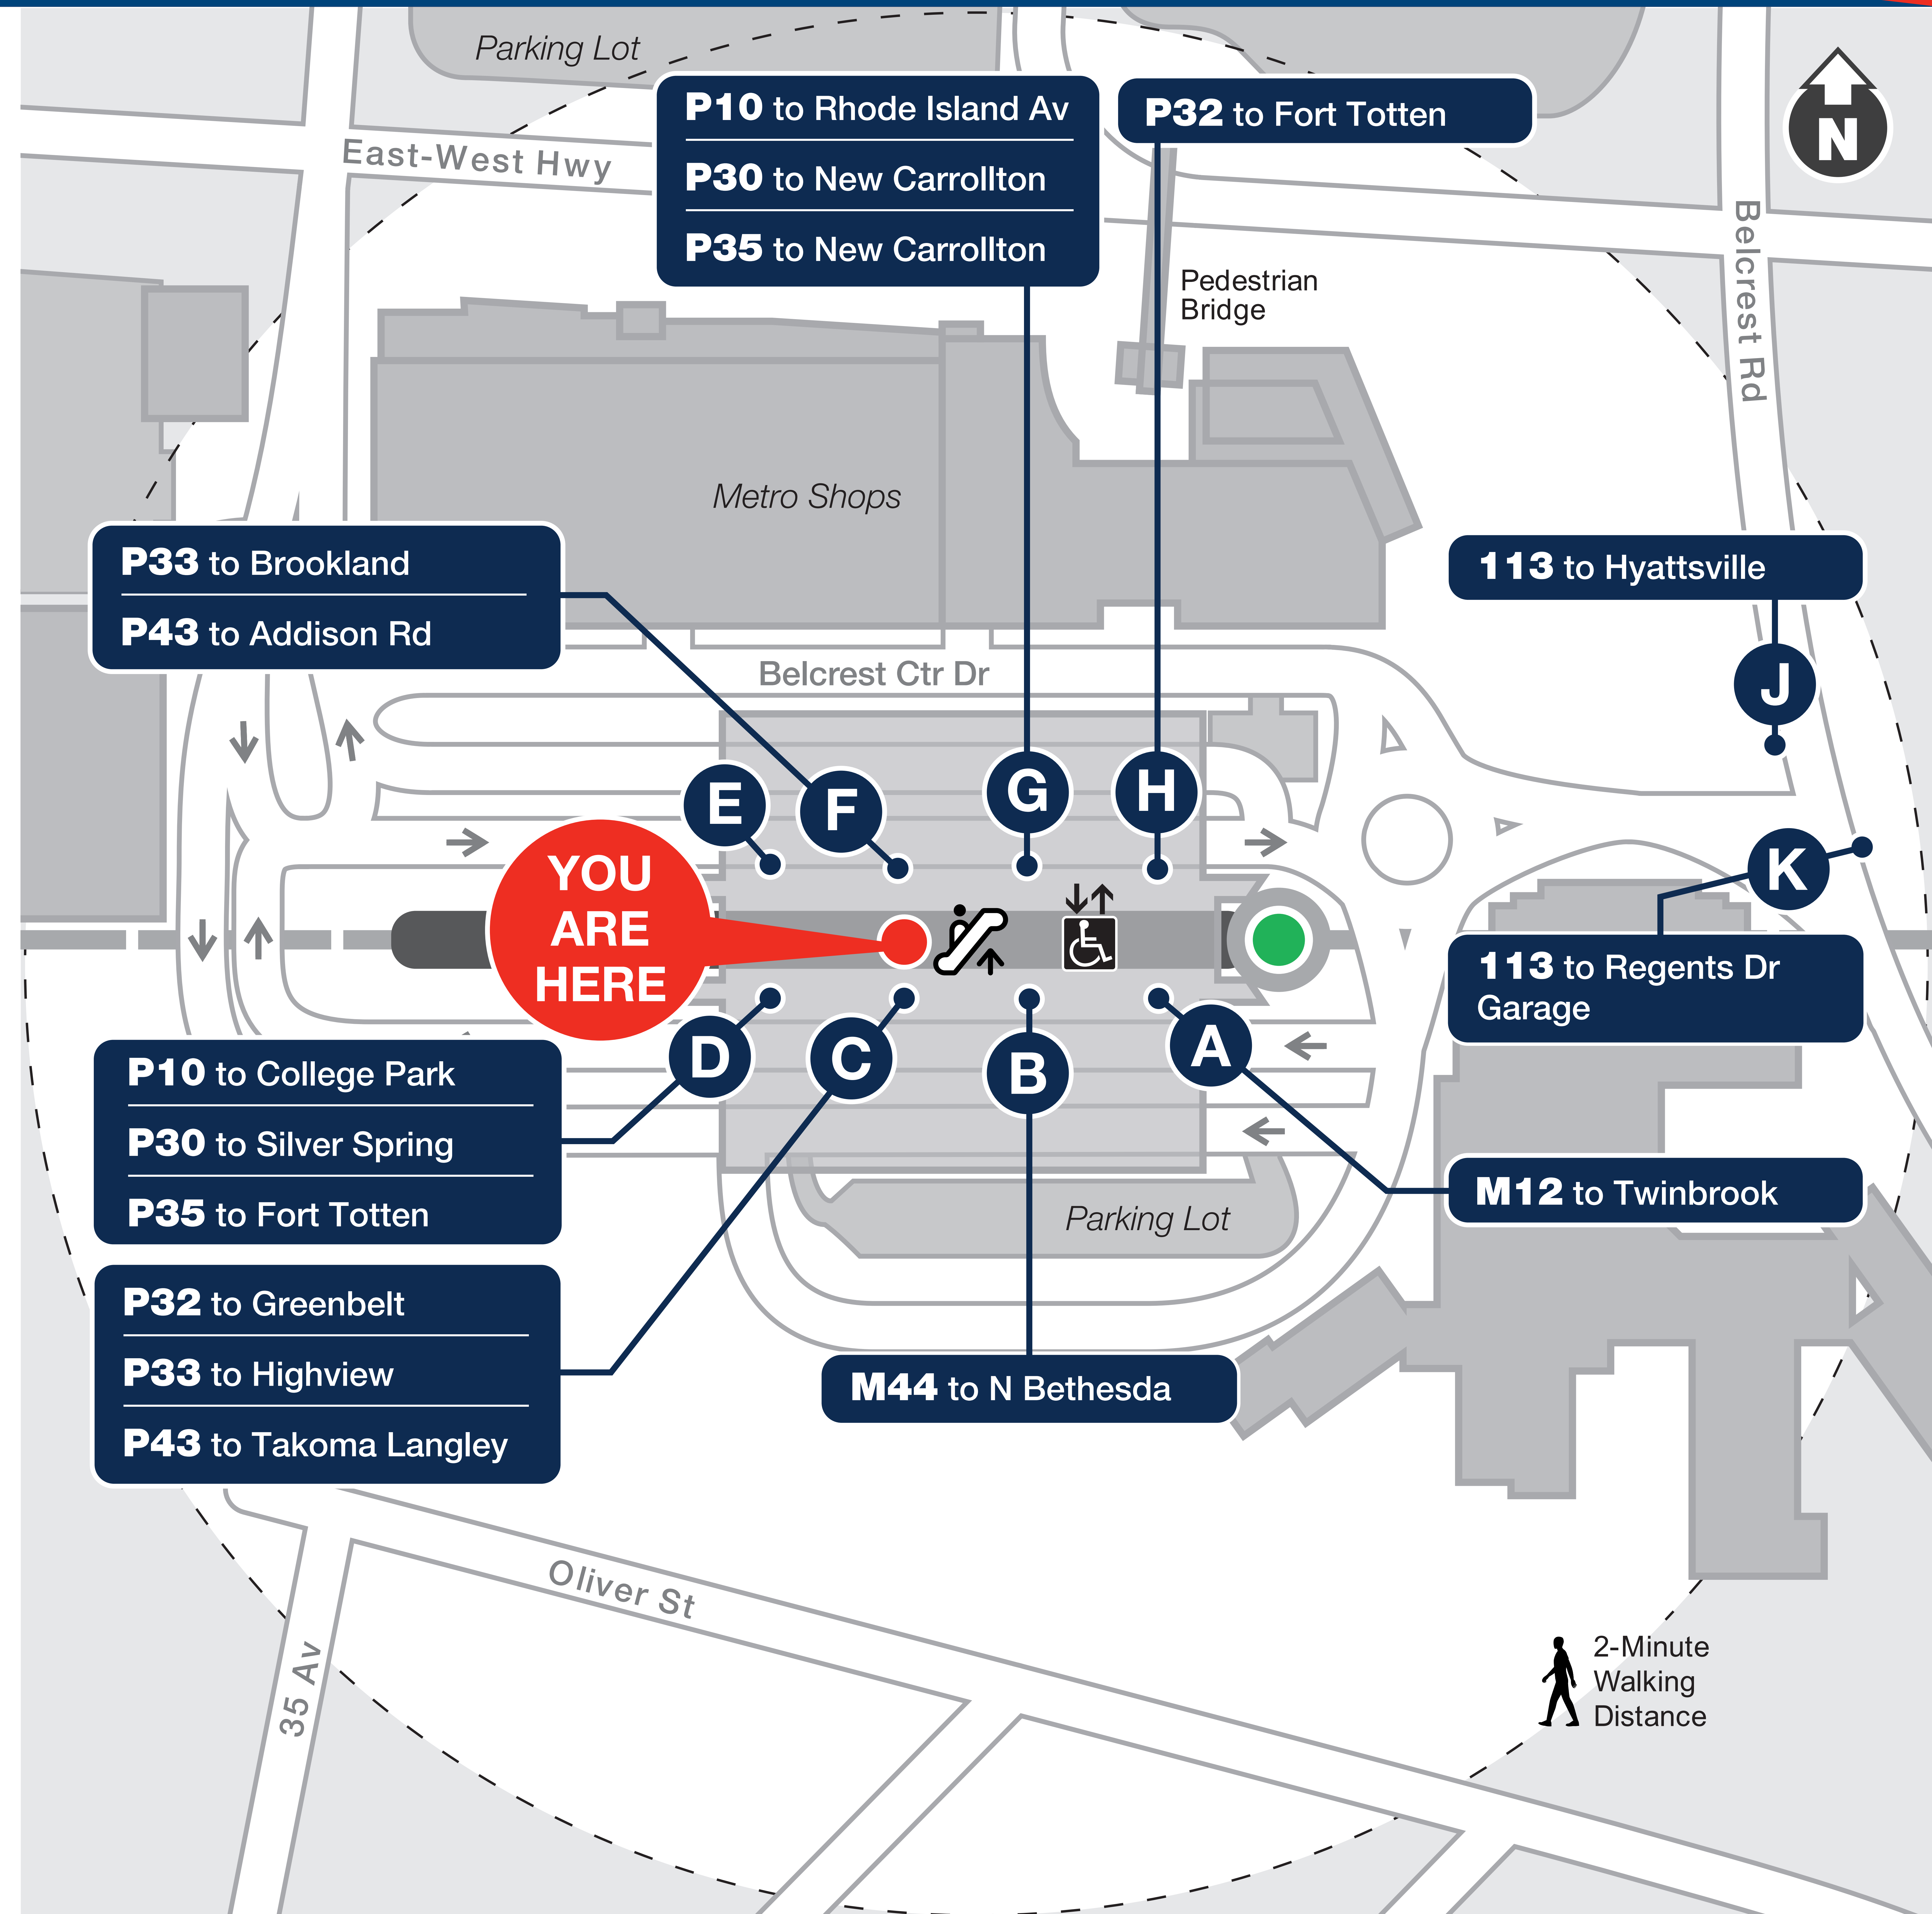

Hyattsville Xing

Looking for a Bus?

Boarding Locations and Service Days

Route	Destination	Boarding Location	Monday to Friday	Saturday	Sunday
M12	Twinbrook	A	✓	✓	✓
M44	N Bethesda	B	✓	✓	✓
P10	College Park	D	✓	✓	✓
P10	Rhode Island Av	G	✓	✓	✓
P30	Silver Spring	D	✓	✓	✓
P30	New Carrollton	G	✓	✓	✓
P32	Greenbelt	C	✓	✓	✓
P32	Fort Totten	H	✓	✓	✓
P33	Highview	C	✓	✓	✓
P33	Brookland	F	✓	✓	✓
P35	Fort Totten	D	✓		
P35	New Carrollton	G	✓		

TheBus-Prince George's County

P43	Addison Rd	F	✓	✓	
P43	Takoma Langley	C	✓	✓	

UM-Shuttle-University of Maryland

113	Hyattsville	J	For shuttle service information, visit transportation.umd.edu		
113	Regents Dr Garage	K	For shuttle service information, visit transportation.umd.edu		

For more information | Para más información

wmata.com

202-GO-METRO

@wmata

@wmata.com

Elevator

Escalator

Metro Station and Line

Metro is accessible.
Metro es accesible.
메트로는 접속 가능합니다.