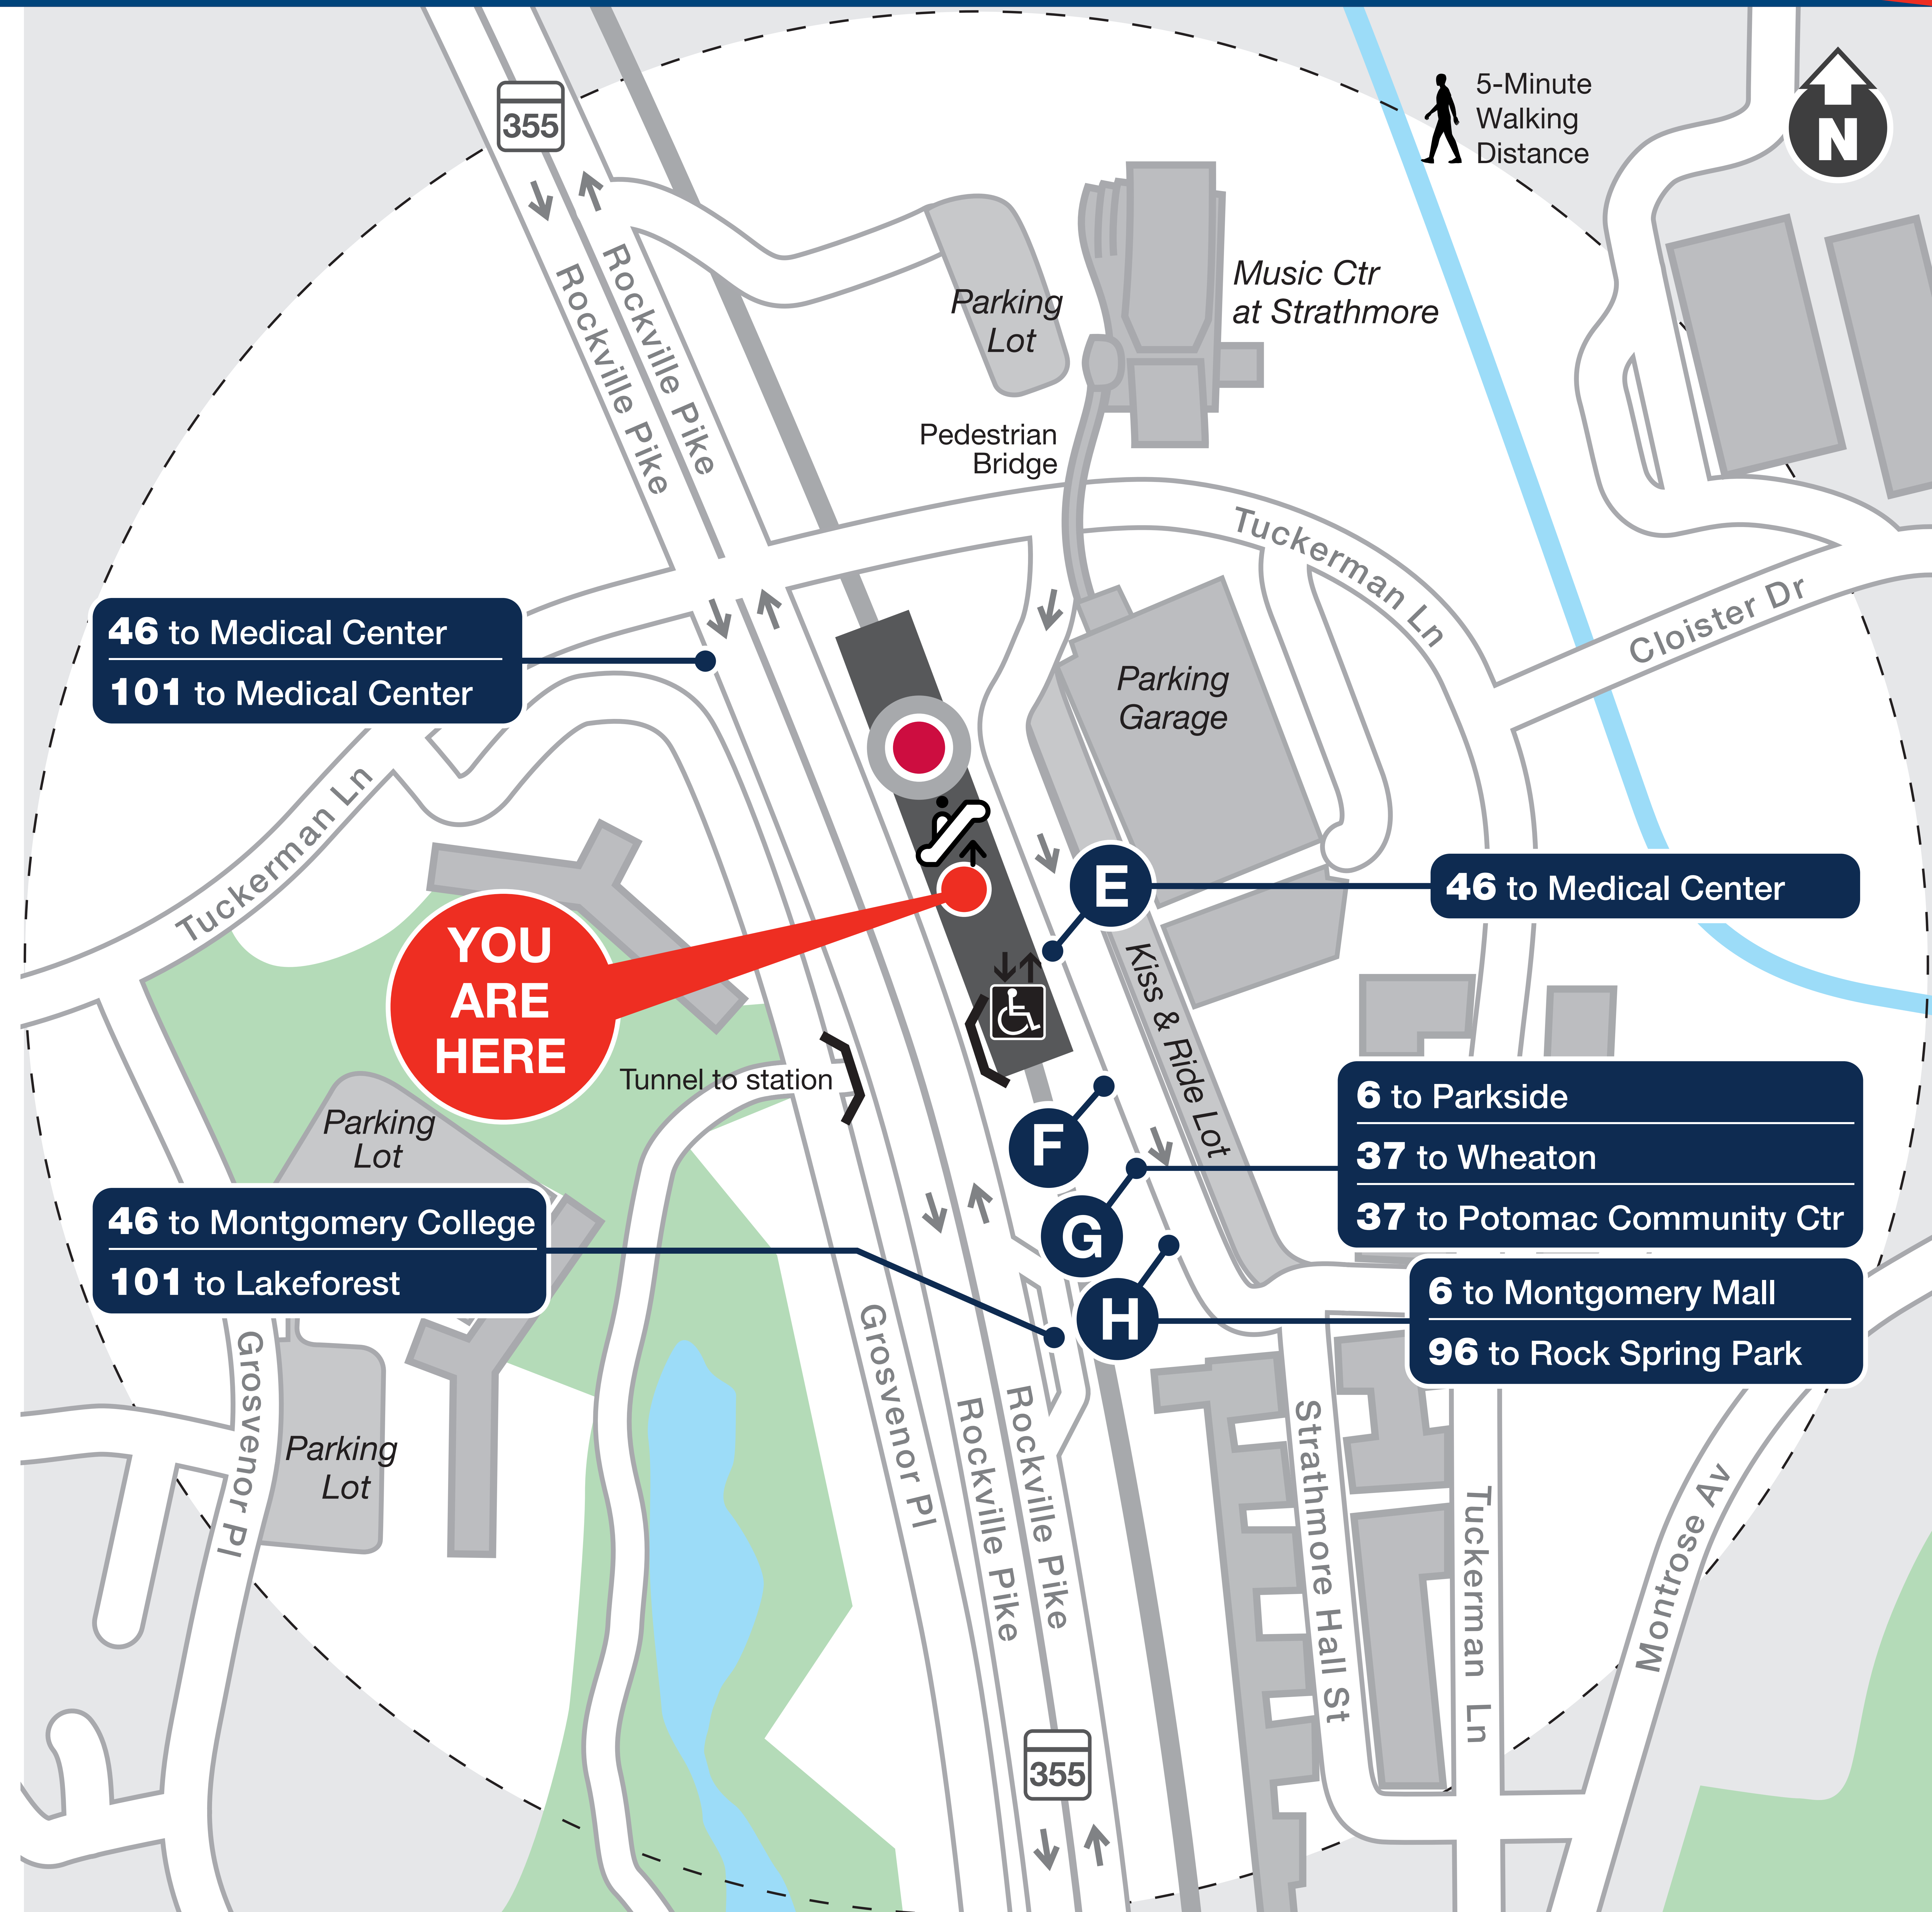

# Looking for a Bus?

## Boarding Locations and Service Days

Route	Destination	Boarding Location	Monday to Friday	Saturday	Sunday
<b>Ride On-Montgomery County</b>					
6	Parkside	G	✓		
6	Montgomery Mall	H	✓		
37	Wheaton	G	✓		
37	Potomac Community Ctr	G	✓		
46	Medical Center	E	✓	✓	✓
46	Montgomery College	Rockville Pike+ Tuckerman Ln	✓	✓	✓
96	Rock Spring Park	H	✓		
101	Lakeforest	Rockville Pike	✓		
101	Medical Center	Rockville Pike+ Tuckerman Ln	✓		

For more information | Para más información

[wmata.com](http://wmata.com)

202-GO-METRO

@wmata

@wmata.com

Elevator

Escalator

Metro Station and Line

Metro is accessible.  
Metro es accesible.  
메트로는 접속 가능합니다.