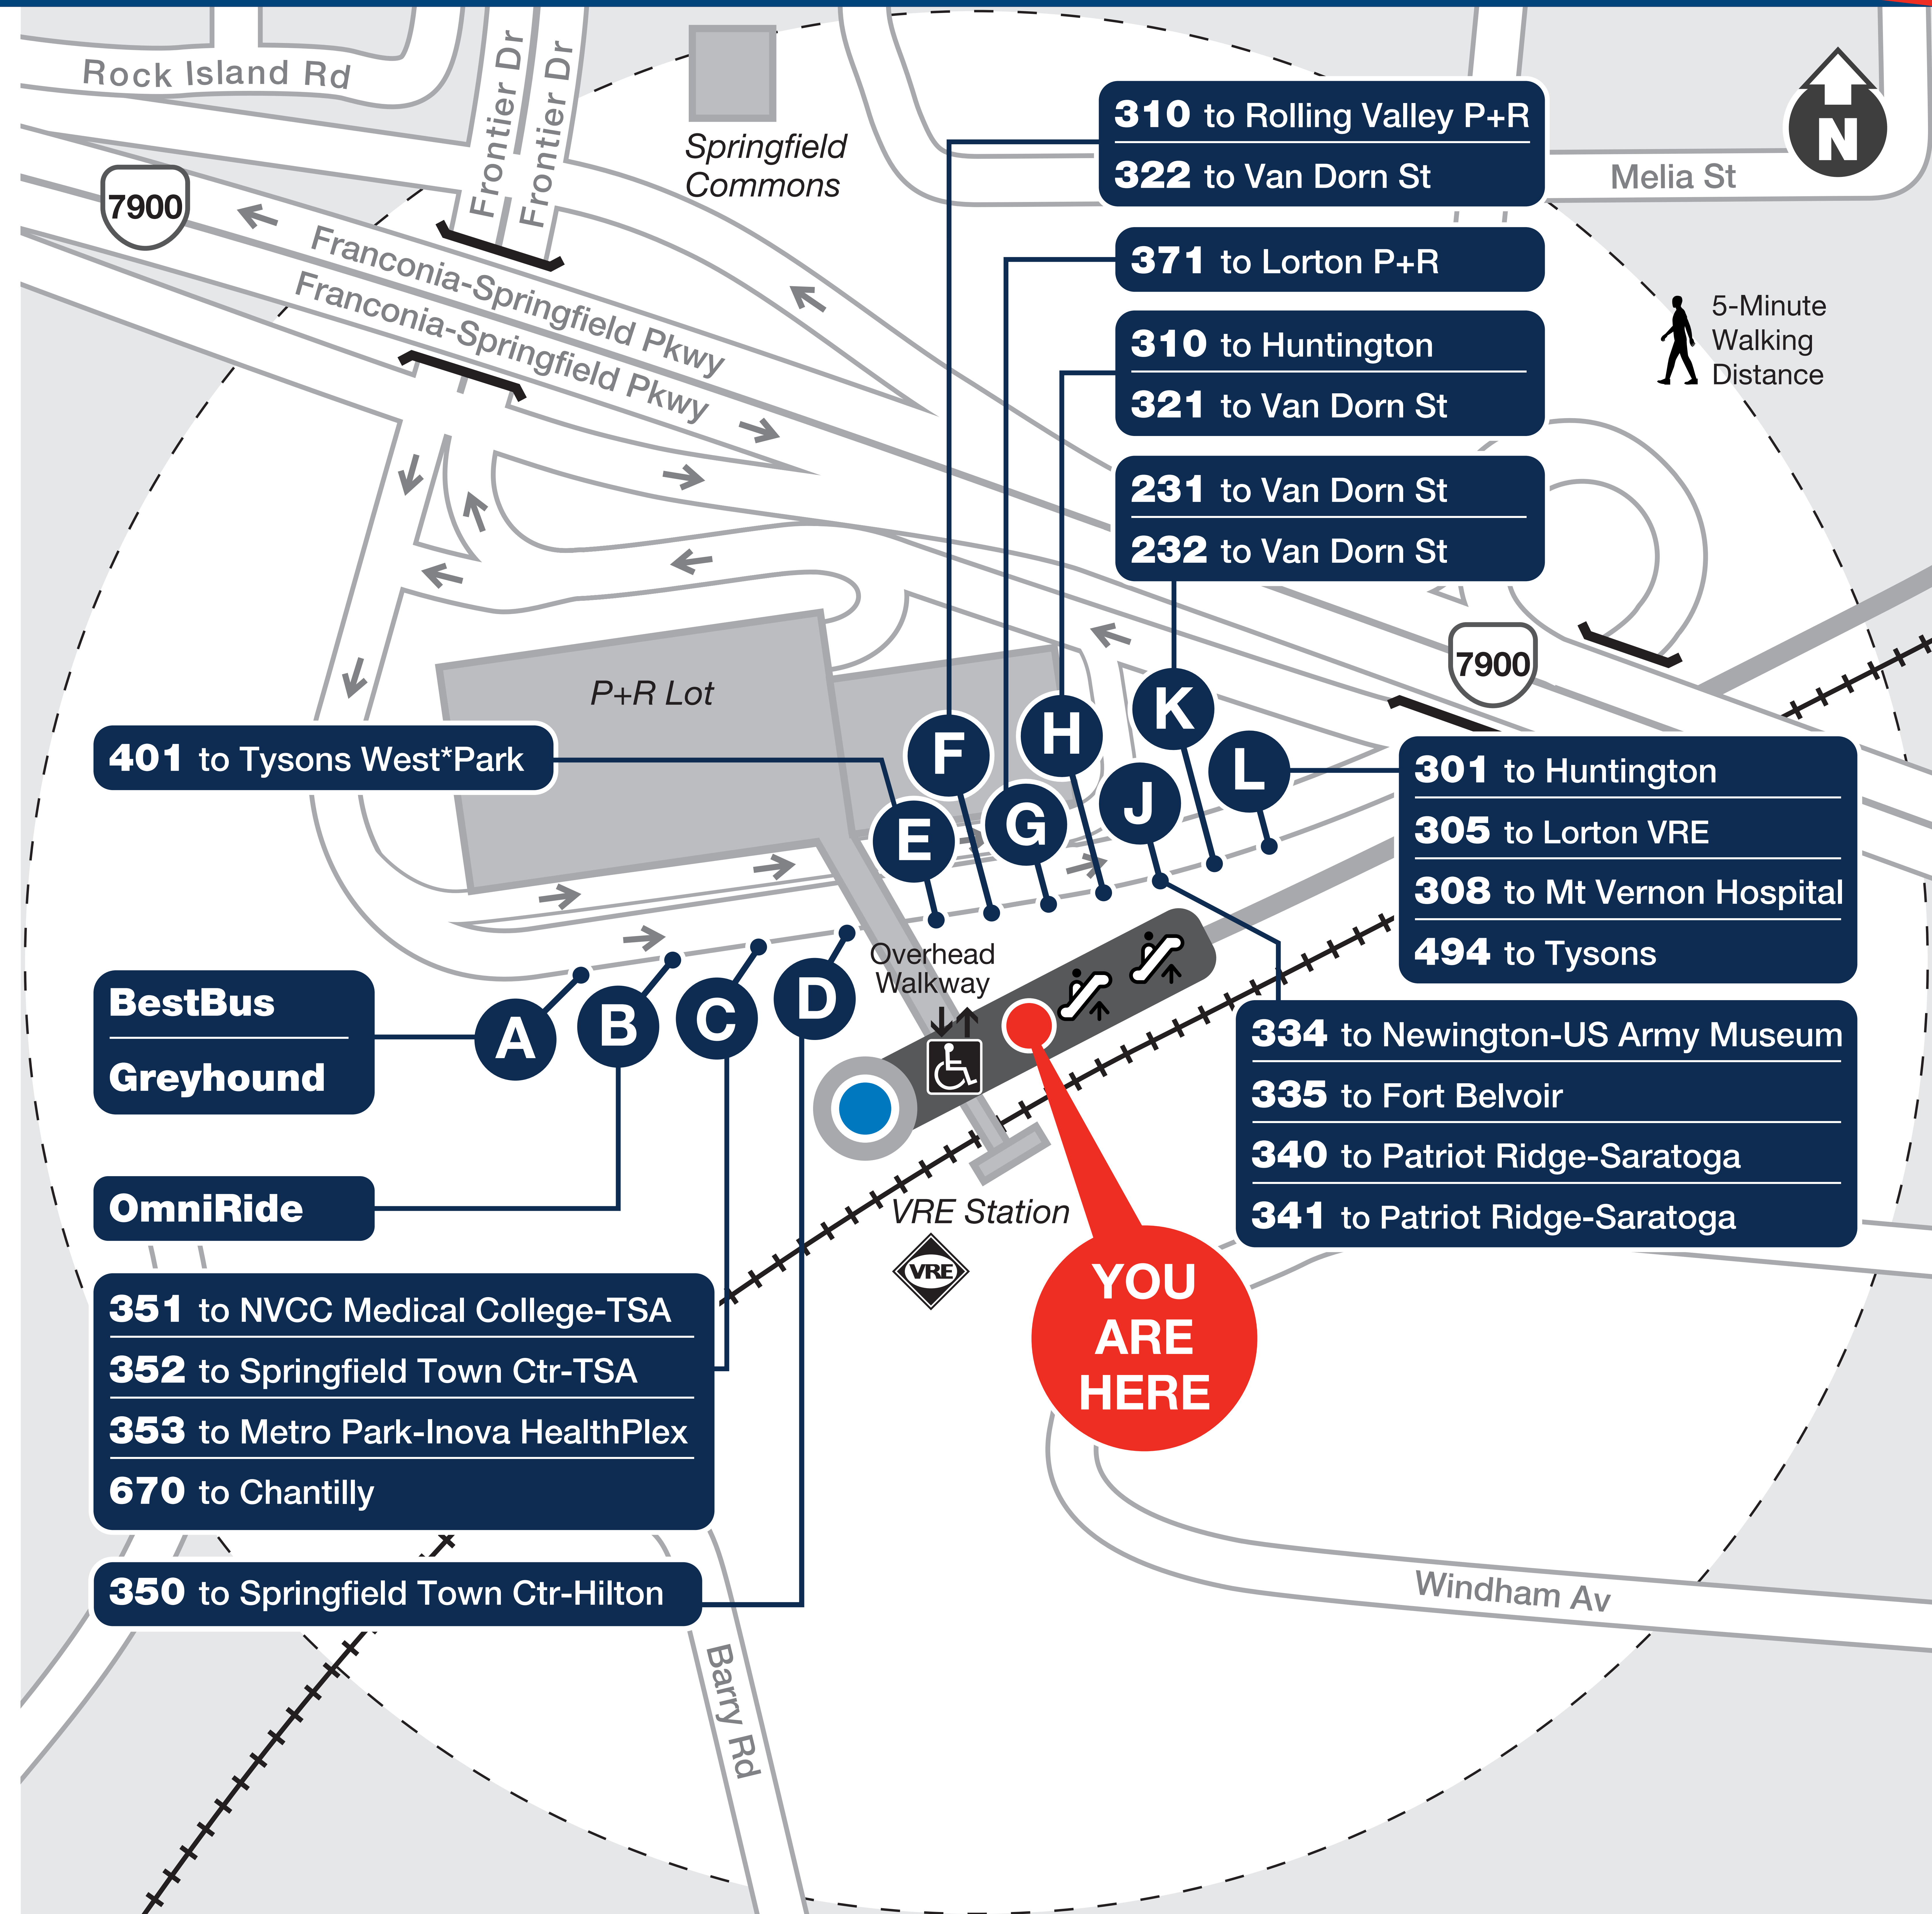

Franconia-Springfield

Looking for a Bus?

Boarding Locations and Service Days

Route	Destination	Boarding Location	Monday to Friday	Saturday	Sunday
Fairfax Connector					
231	Van Dorn St	K	✓		
232	Van Dorn St	K	✓		
301	Huntington	L	✓		
305	Lorton VRE	L	✓		
308	Mt Vernon Hospital	L	✓	✓	
310	Huntington	H	✓	✓	✓
310	Rolling Valley P+R	F	✓	✓	✓
321	Van Dorn St	H	✓	✓	✓
322	Van Dorn St	F	✓	✓	✓
334	Newington-US Army Museum	J	✓		
335	Fort Belvoir	J	✓		
340	Patriot Ridge-Saratoga	J	✓		
341	Patriot Ridge-Saratoga	J	✓		
350	Springfield Town Ctr-Hilton	D	✓		
351	NVCC Medical College-TSA	C	✓		
352	Springfield Town Ctr-TSA	C	✓		
353	Metro Park-Inova HealthPlex	C	✓		
371	Lorton P+R	G	✓	✓	✓
401	Tysons West*Park	E	✓	✓	✓
494	Tysons	L	✓		
670	Chantilly	C	✓		
BestBus		A	For schedule information visit www.bestbus.com		
OmniRide		B	For schedule information visit www.omniride.com		
Greyhound		A	For schedule information visit www.greyhound.com		

For more information | Para más información

- wmata.com
- 202-GO-METRO
- @wmata
- @wmata.com

Metro is accessible.
Metro es accesible.
메트로는 접속 가능합니다.