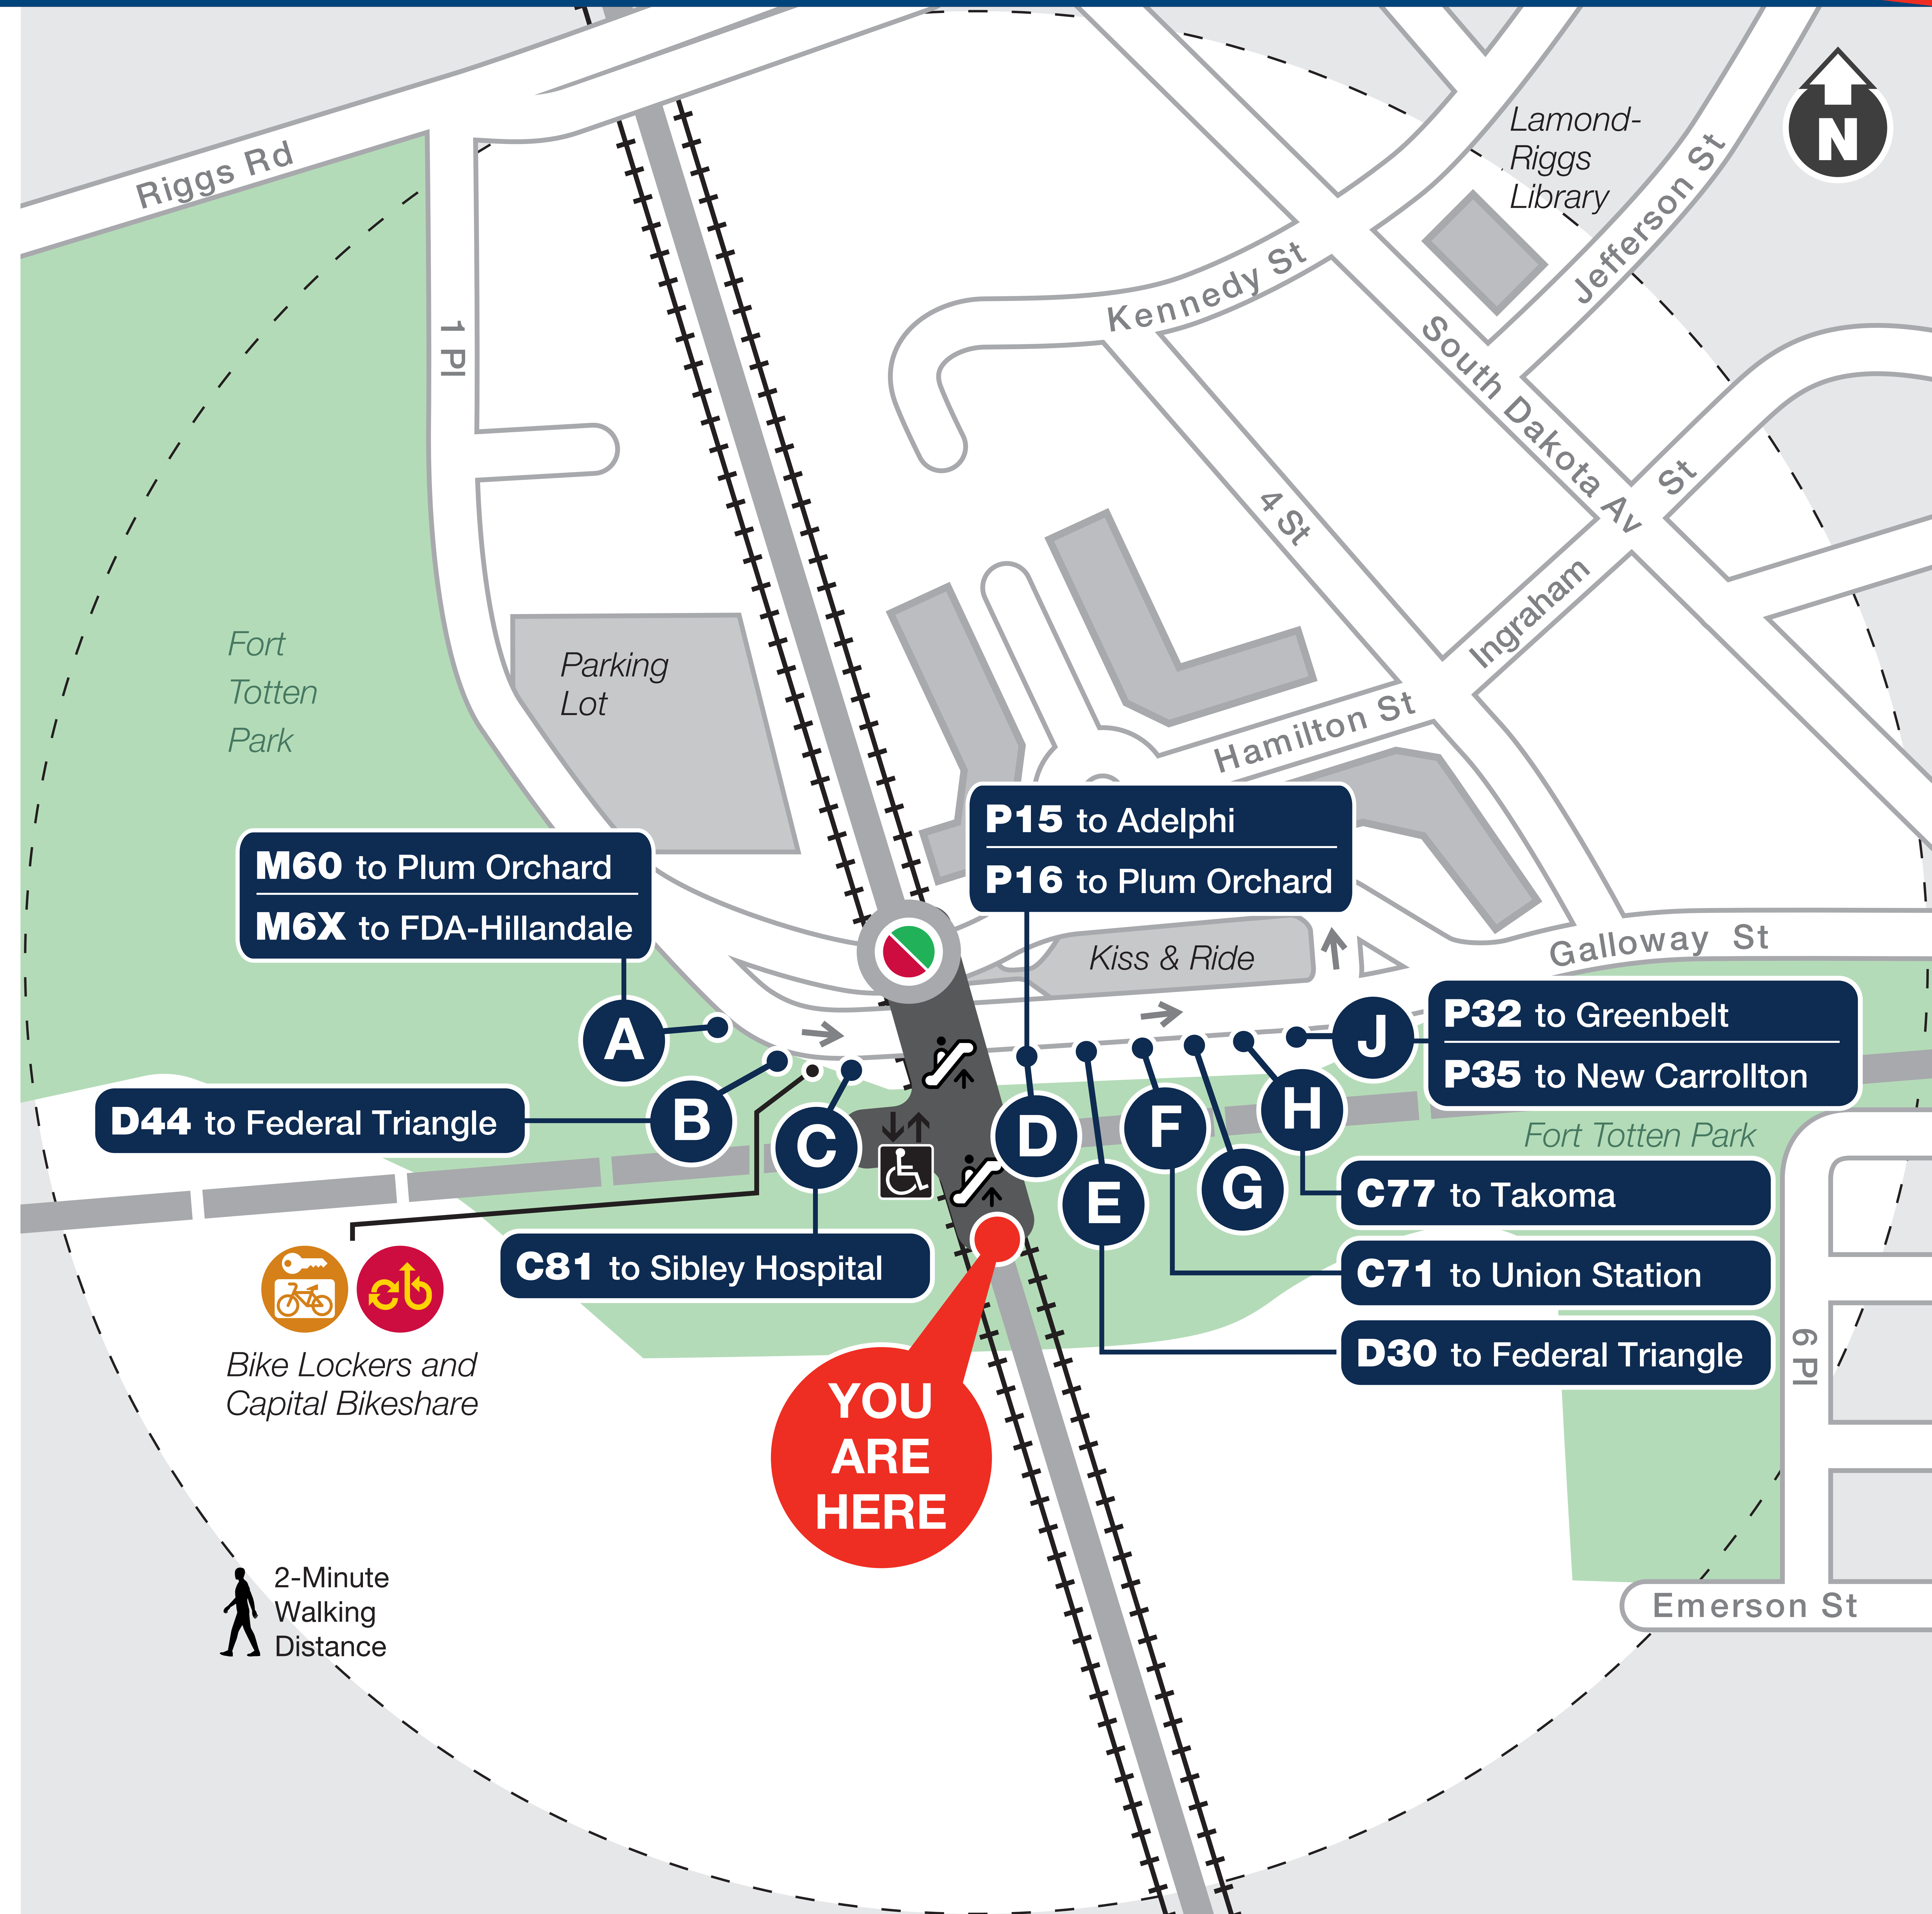

Fort Totten

Looking for a Bus?

Boarding Locations and Service Days

Route	Destination	Boarding Location	Monday to Friday	Saturday	Sunday
C71	Union Station	F	✓	✓	✓
C77	Takoma	H	✓		
C81	Sibley Hospital	C	✓	✓	✓
D30	Federal Triangle	E	✓	✓	✓
D44	Federal Triangle	B	✓	✓	✓
M60	Plum Orchard	A	✓	✓	✓
M6X	FDA-Hillandale	A	✓		
P15	Adelphi	D	✓		
P16	Plum Orchard	D	✓	✓	✓
P32	Greenbelt	J	✓	✓	✓
P35	New Carrollton	J	✓		

For more information | Para más información

wmata.com

202-GO-METRO

@wmata

@wmata.com

Metro is accessible.
Metro es accesible.
메트로는 접속 가능합니다.