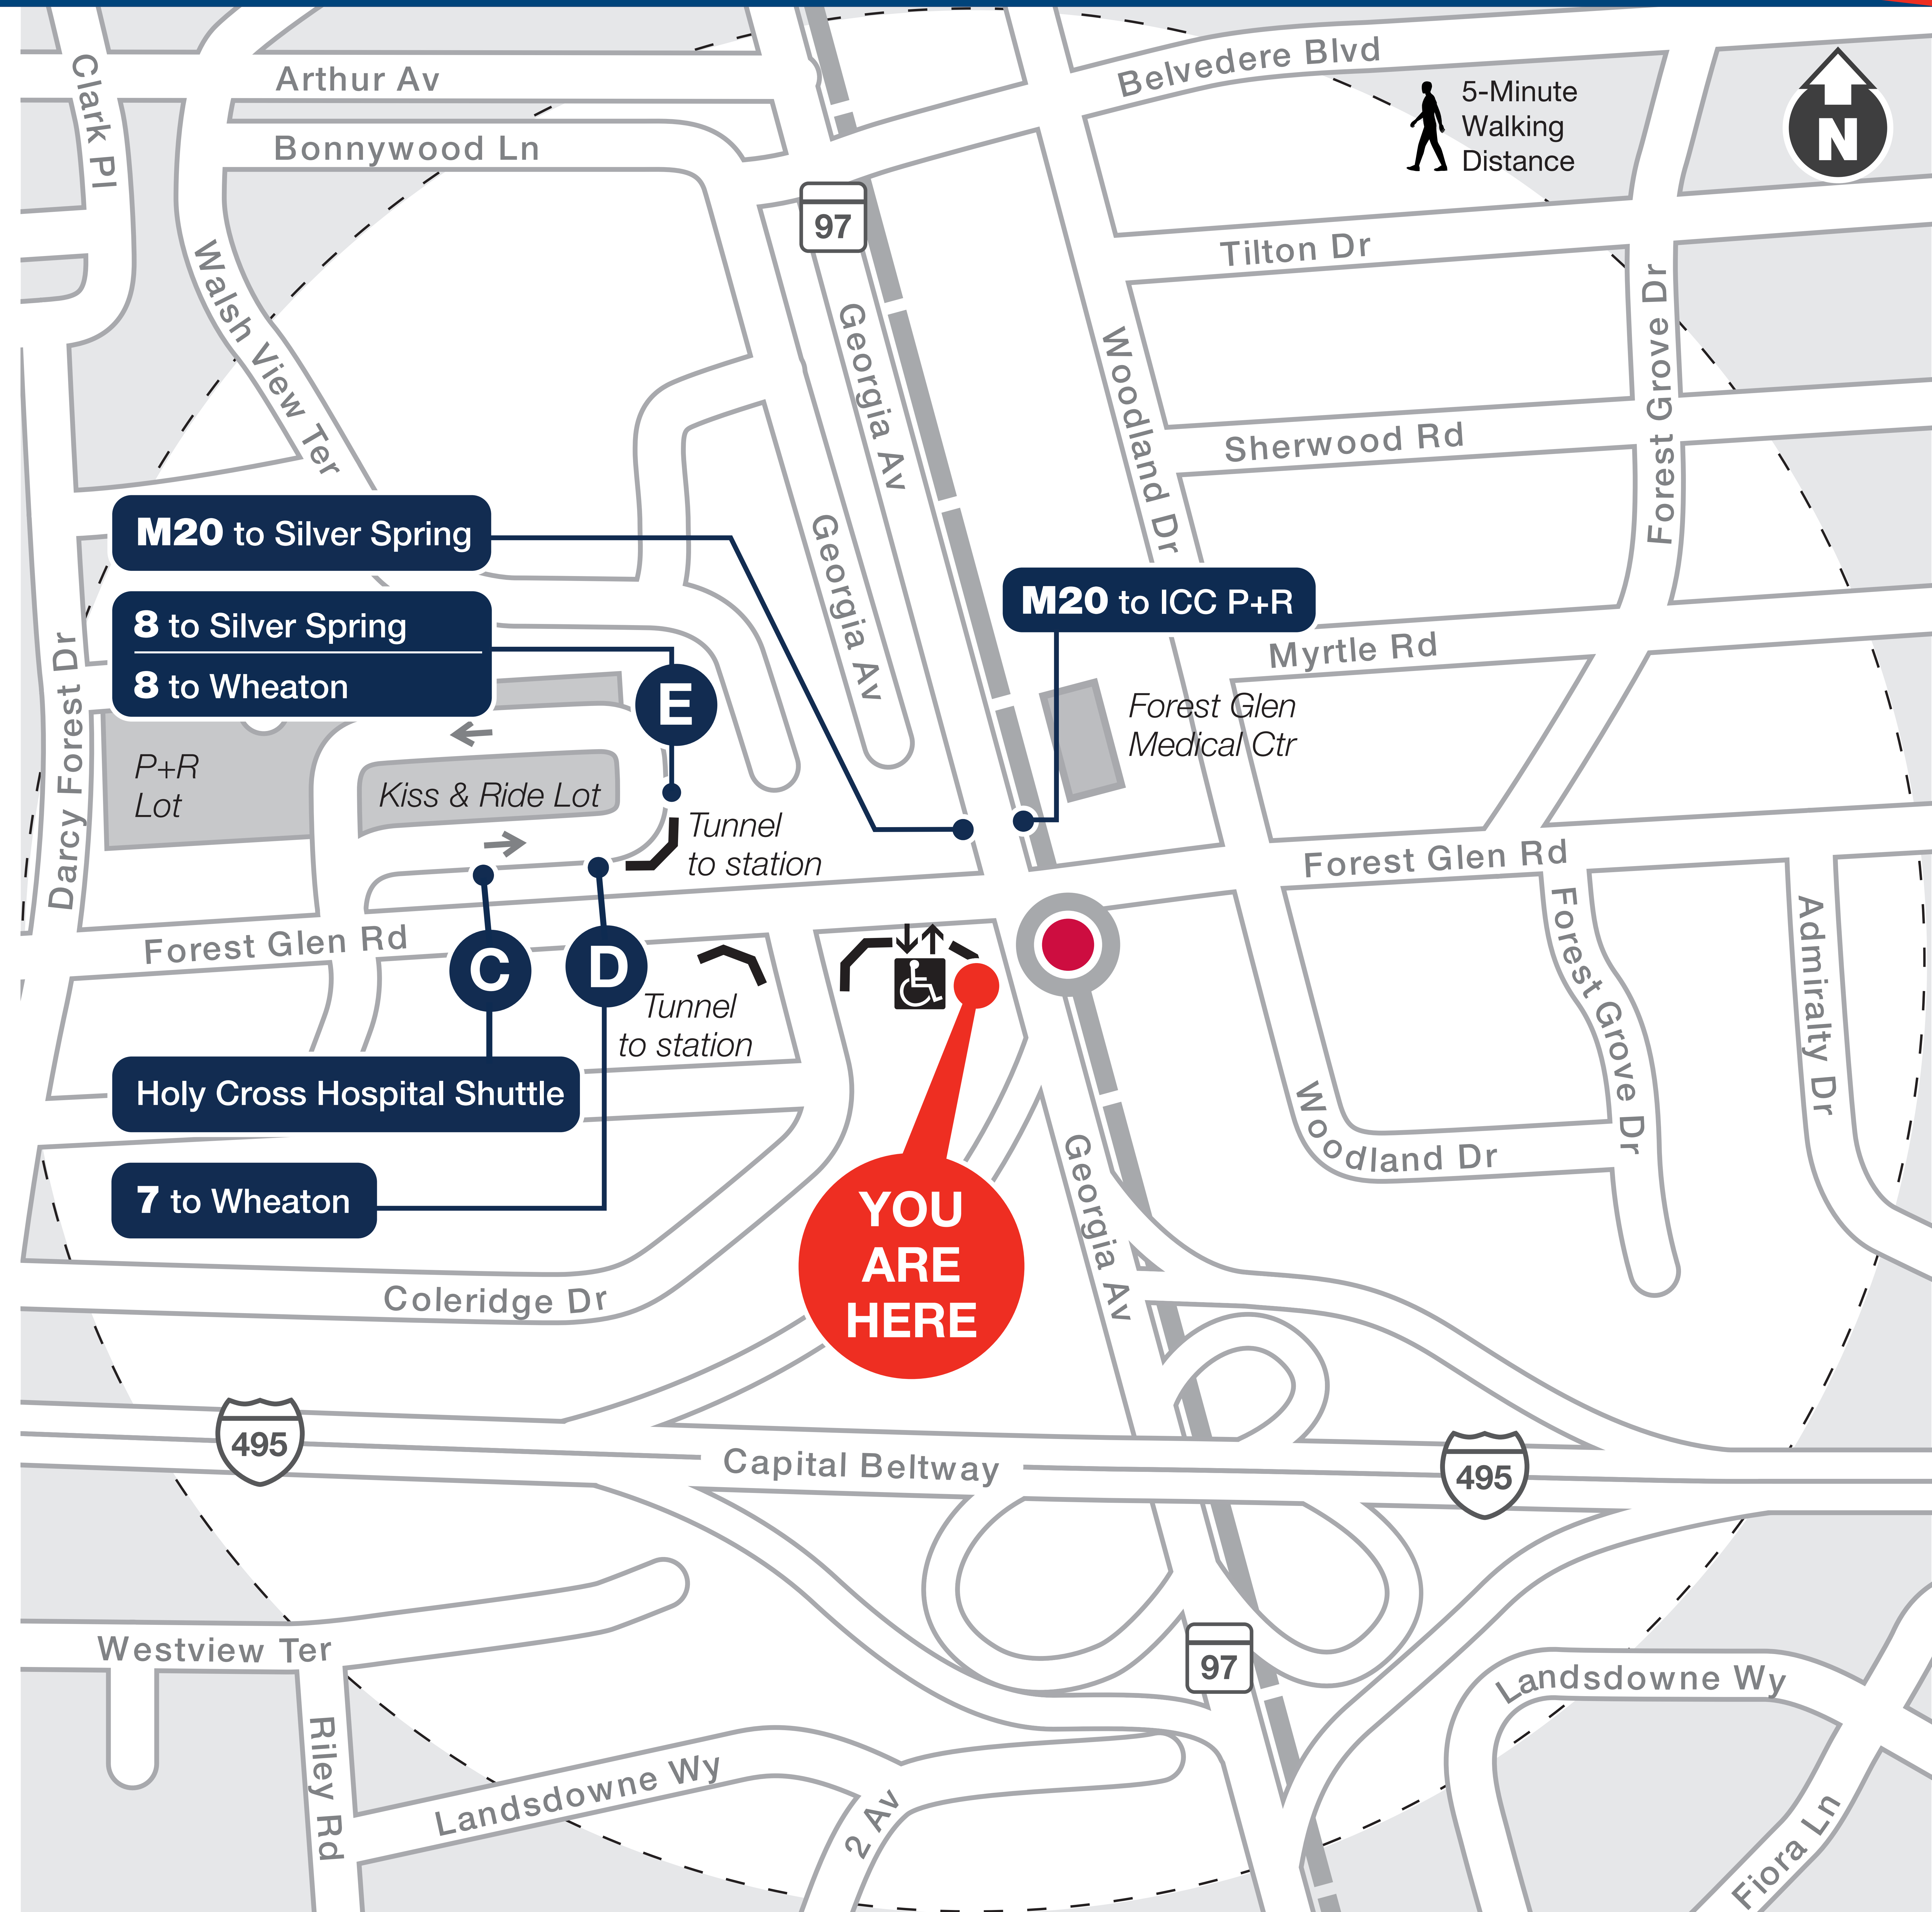

Looking for a Bus?

Boarding Locations and Service Days

Route	Destination	Boarding Location	Monday to Friday	Saturday	Sunday
M20	ICC P+R	Georgia Av+ Forest Glen Rd	✓	✓	✓
M20	Silver Spring	Georgia Av+ Forest Glen Rd	✓	✓	✓
Ride On-Montgomery County					
7	Wheaton	D	✓		
8	Silver Spring	E	✓	✓	✓
8	Wheaton	E	✓	✓	✓
Holy Cross Hospital					
Holy Cross Hospital Shuttle		C	✓		

For more information | Para más información

wmata.com
 @wmata

202-GO-METRO
 @wmata.com