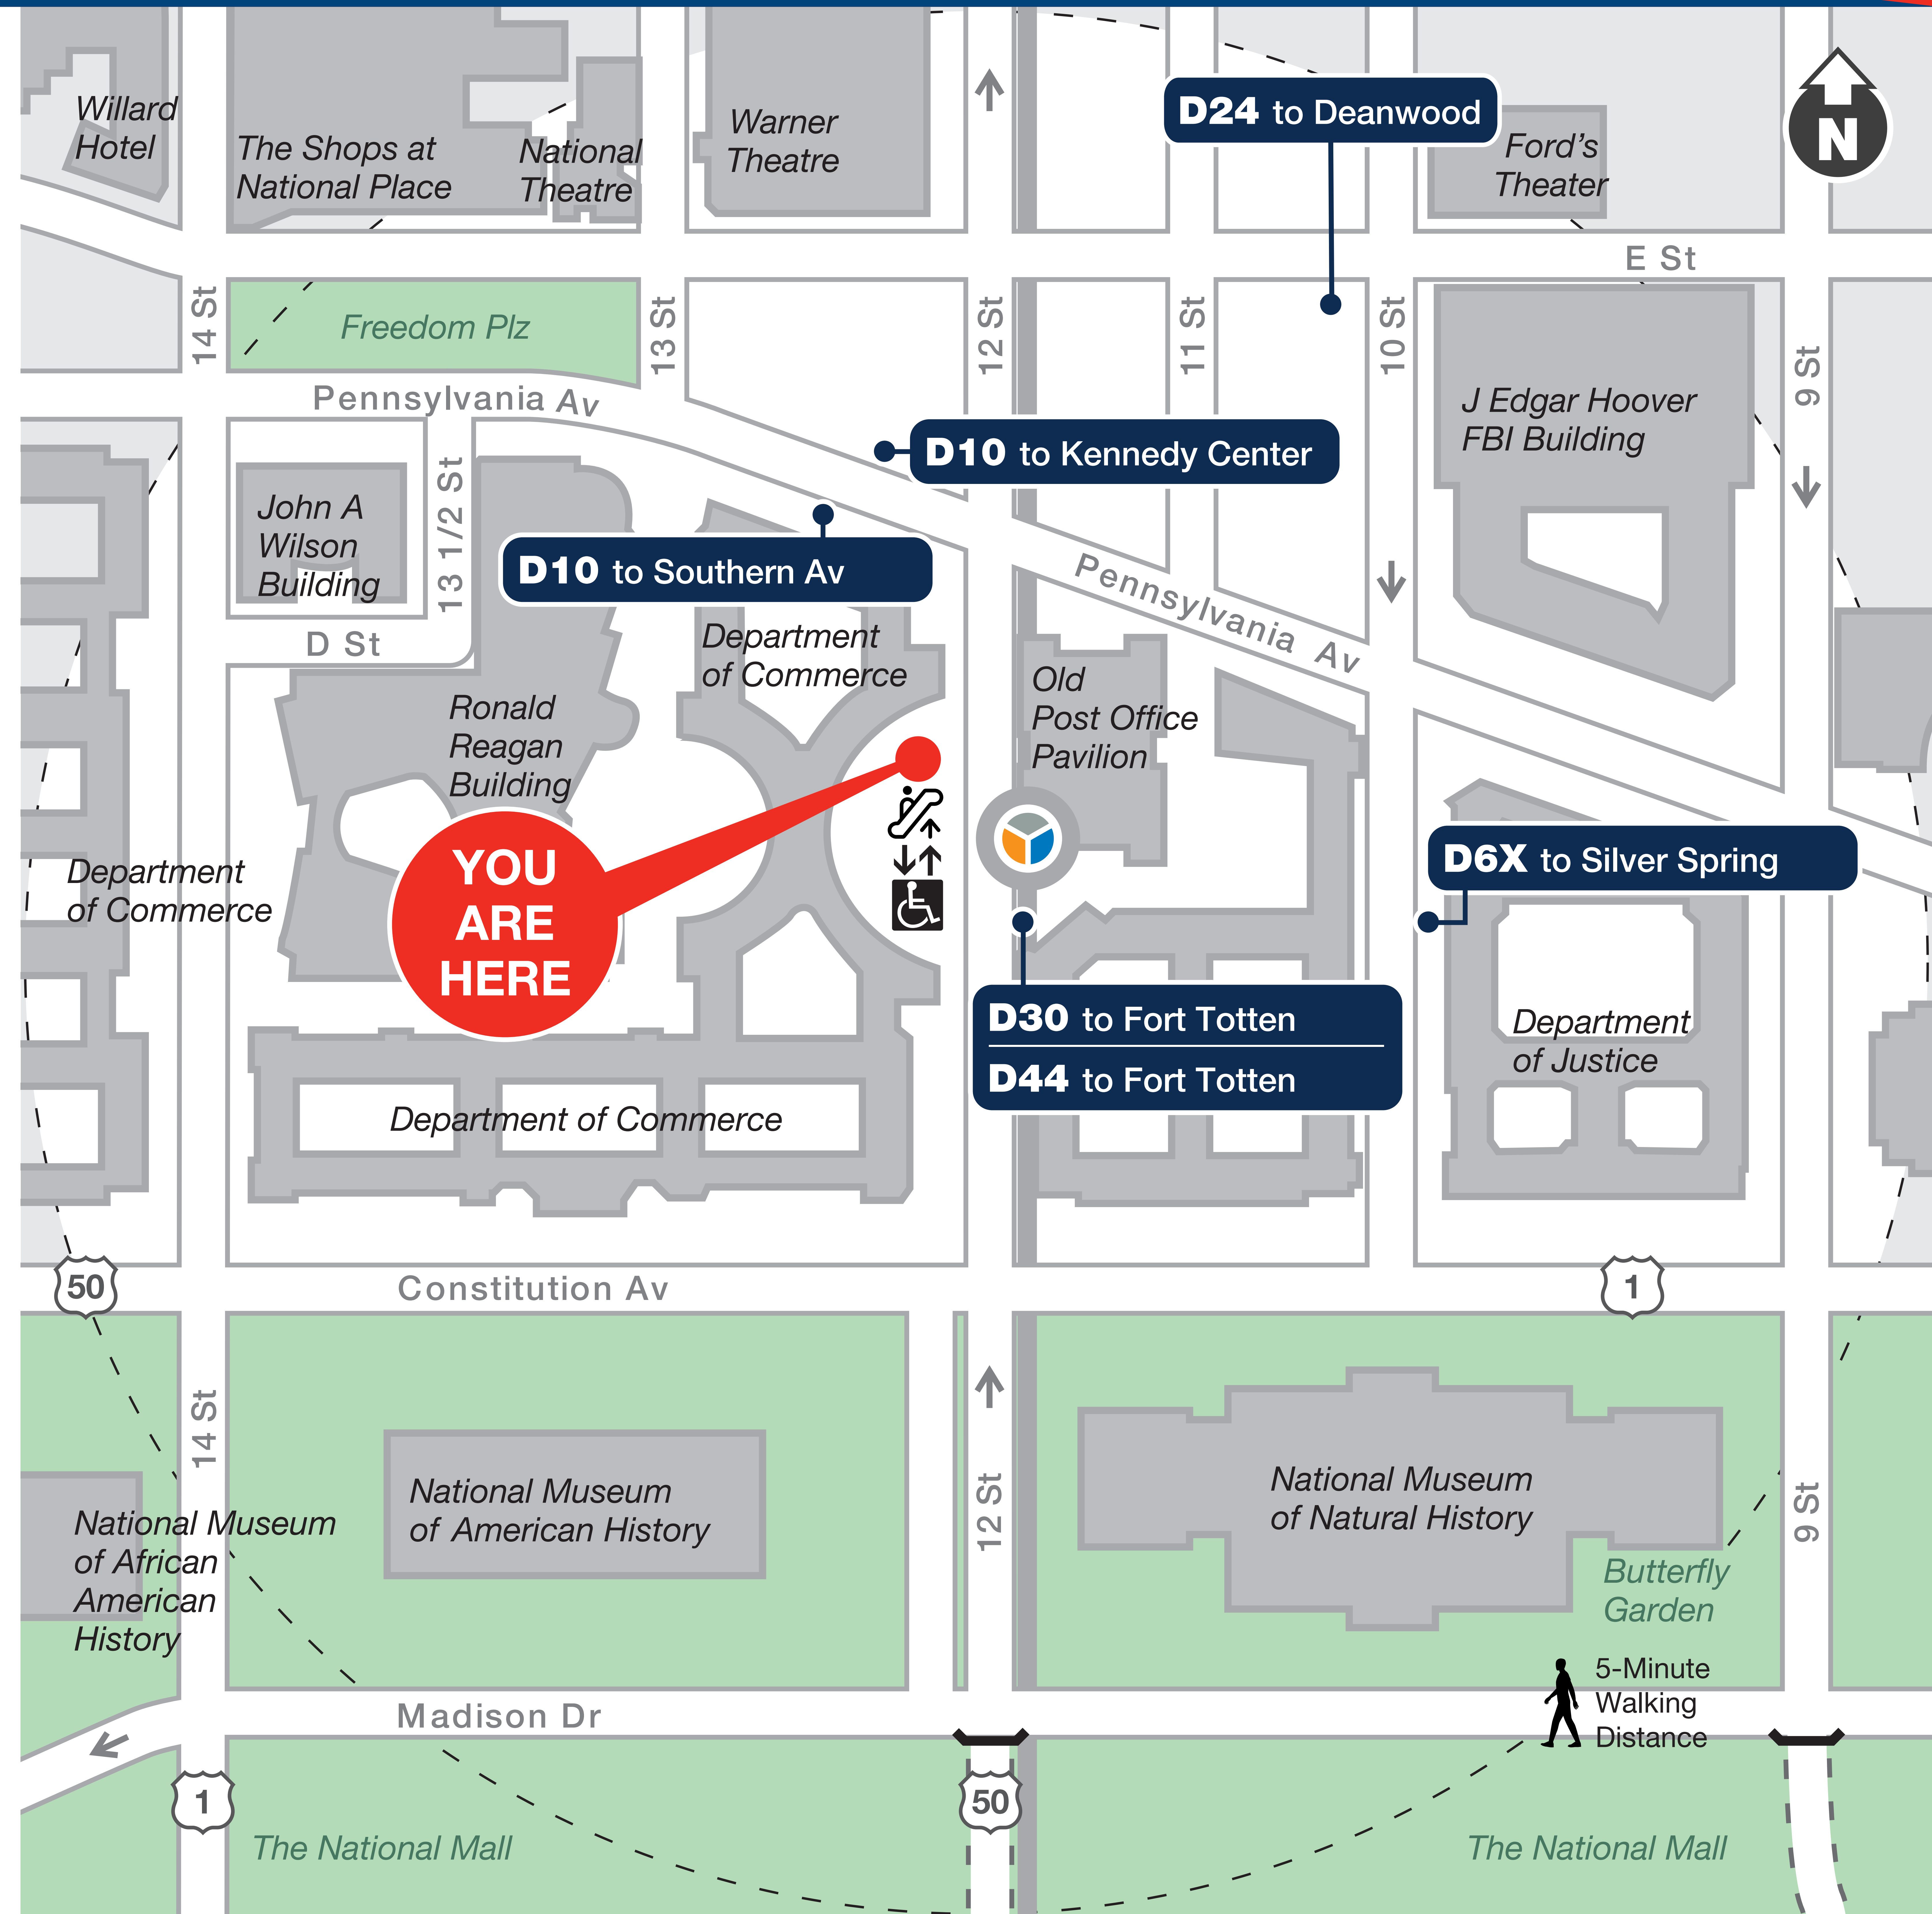

Federal Triangle

Looking for a Bus?

Boarding Locations and Service Days

Route	Destination	Boarding Location	Monday to Friday	Saturday	Sunday
D10	Kennedy Center	Pennsylvania Av+ 12 St NW	✓	✓	✓
D10	Southern Av	Pennsylvania Av+ 13 St NW	✓	✓	✓
D24	Deanwood	E St+10 St NW	✓	✓	✓
D30	Fort Totten	12 St+ Constitution Av NW	✓	✓	✓
D44	Fort Totten	12 St NW+ Pennsylvania Av	✓	✓	✓
D6X	Silver Spring	10 St+ Pennsylvania Av NW	✓	✓	✓
Loudoun County Transit		For bus service information, visit loudoun.gov/bus			
MTA Commuter Bus		For bus service information, visit mta.maryland.gov			
OmniRide		For bus service information, visit omniride.com			

For more information | Para más información

wmata.com

202-GO-METRO

@wmata

@wmata.com

Elevator

Escalator

Metro Station and Line

Metro is accessible.
Metro es accesible.
메트로는 접속 가능합니다.