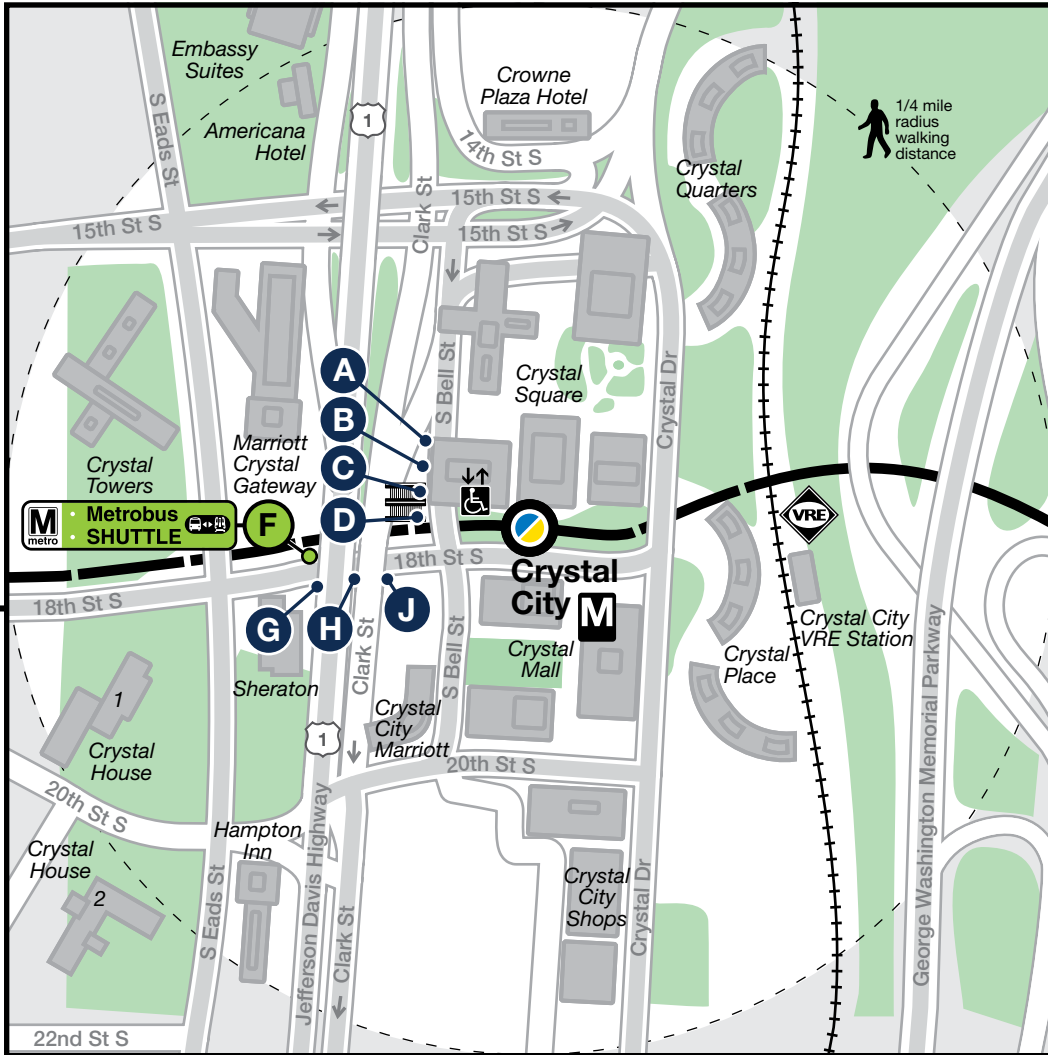

Station Vicinity Map Crystal City

LEGEND

A A Bus Stop/Bus Bay

The lettered discs on this map will help you locate the bus stop or bay near this station. Be advised the letters are not displayed on the street bus stops

Blue Line shuttle service to Old Town Alexandria, King St-Old Town, Van Dorn St, and Franconia-Springfield is available at National Airport.

F Yellow Line Shuttle

to Braddock Rd **M**,
King St-Old Town **M**,
Eisenhower Ave **M**,
Huntington **M** (north & south)

APPROXIMATE WALKING DISTANCE TO THE NEXT METRO STATION FROM THIS EXIT

Station	Lines	Distance	Time to Station	Directions
Pentagon City		0.8 mile	16 mins	Turn right on 18th St and go 3 blocks to Hayes St. Continue on Hayes St for 4 blocks.

BUS SERVICE AND BOARDING LOCATIONS

Route	Destination	Stops
MWY	Braddock Rd M	D
MWY	Pentagon City M	C
METROBUS		
10N	National Airport M	D
23A	Tysons Corner	B
23B	Ballston-MU M	B

Route	Destination	Stops
ART-ARLINGTON TRANSIT		
43	Court House M	A
FAIRFAX CONNECTOR – FAIRFAX COUNTY		
599	Reston North Park & Ride	J
OMNIRIDE		
PRTC	Dale City	G
PRTC	Lake Ridge	G