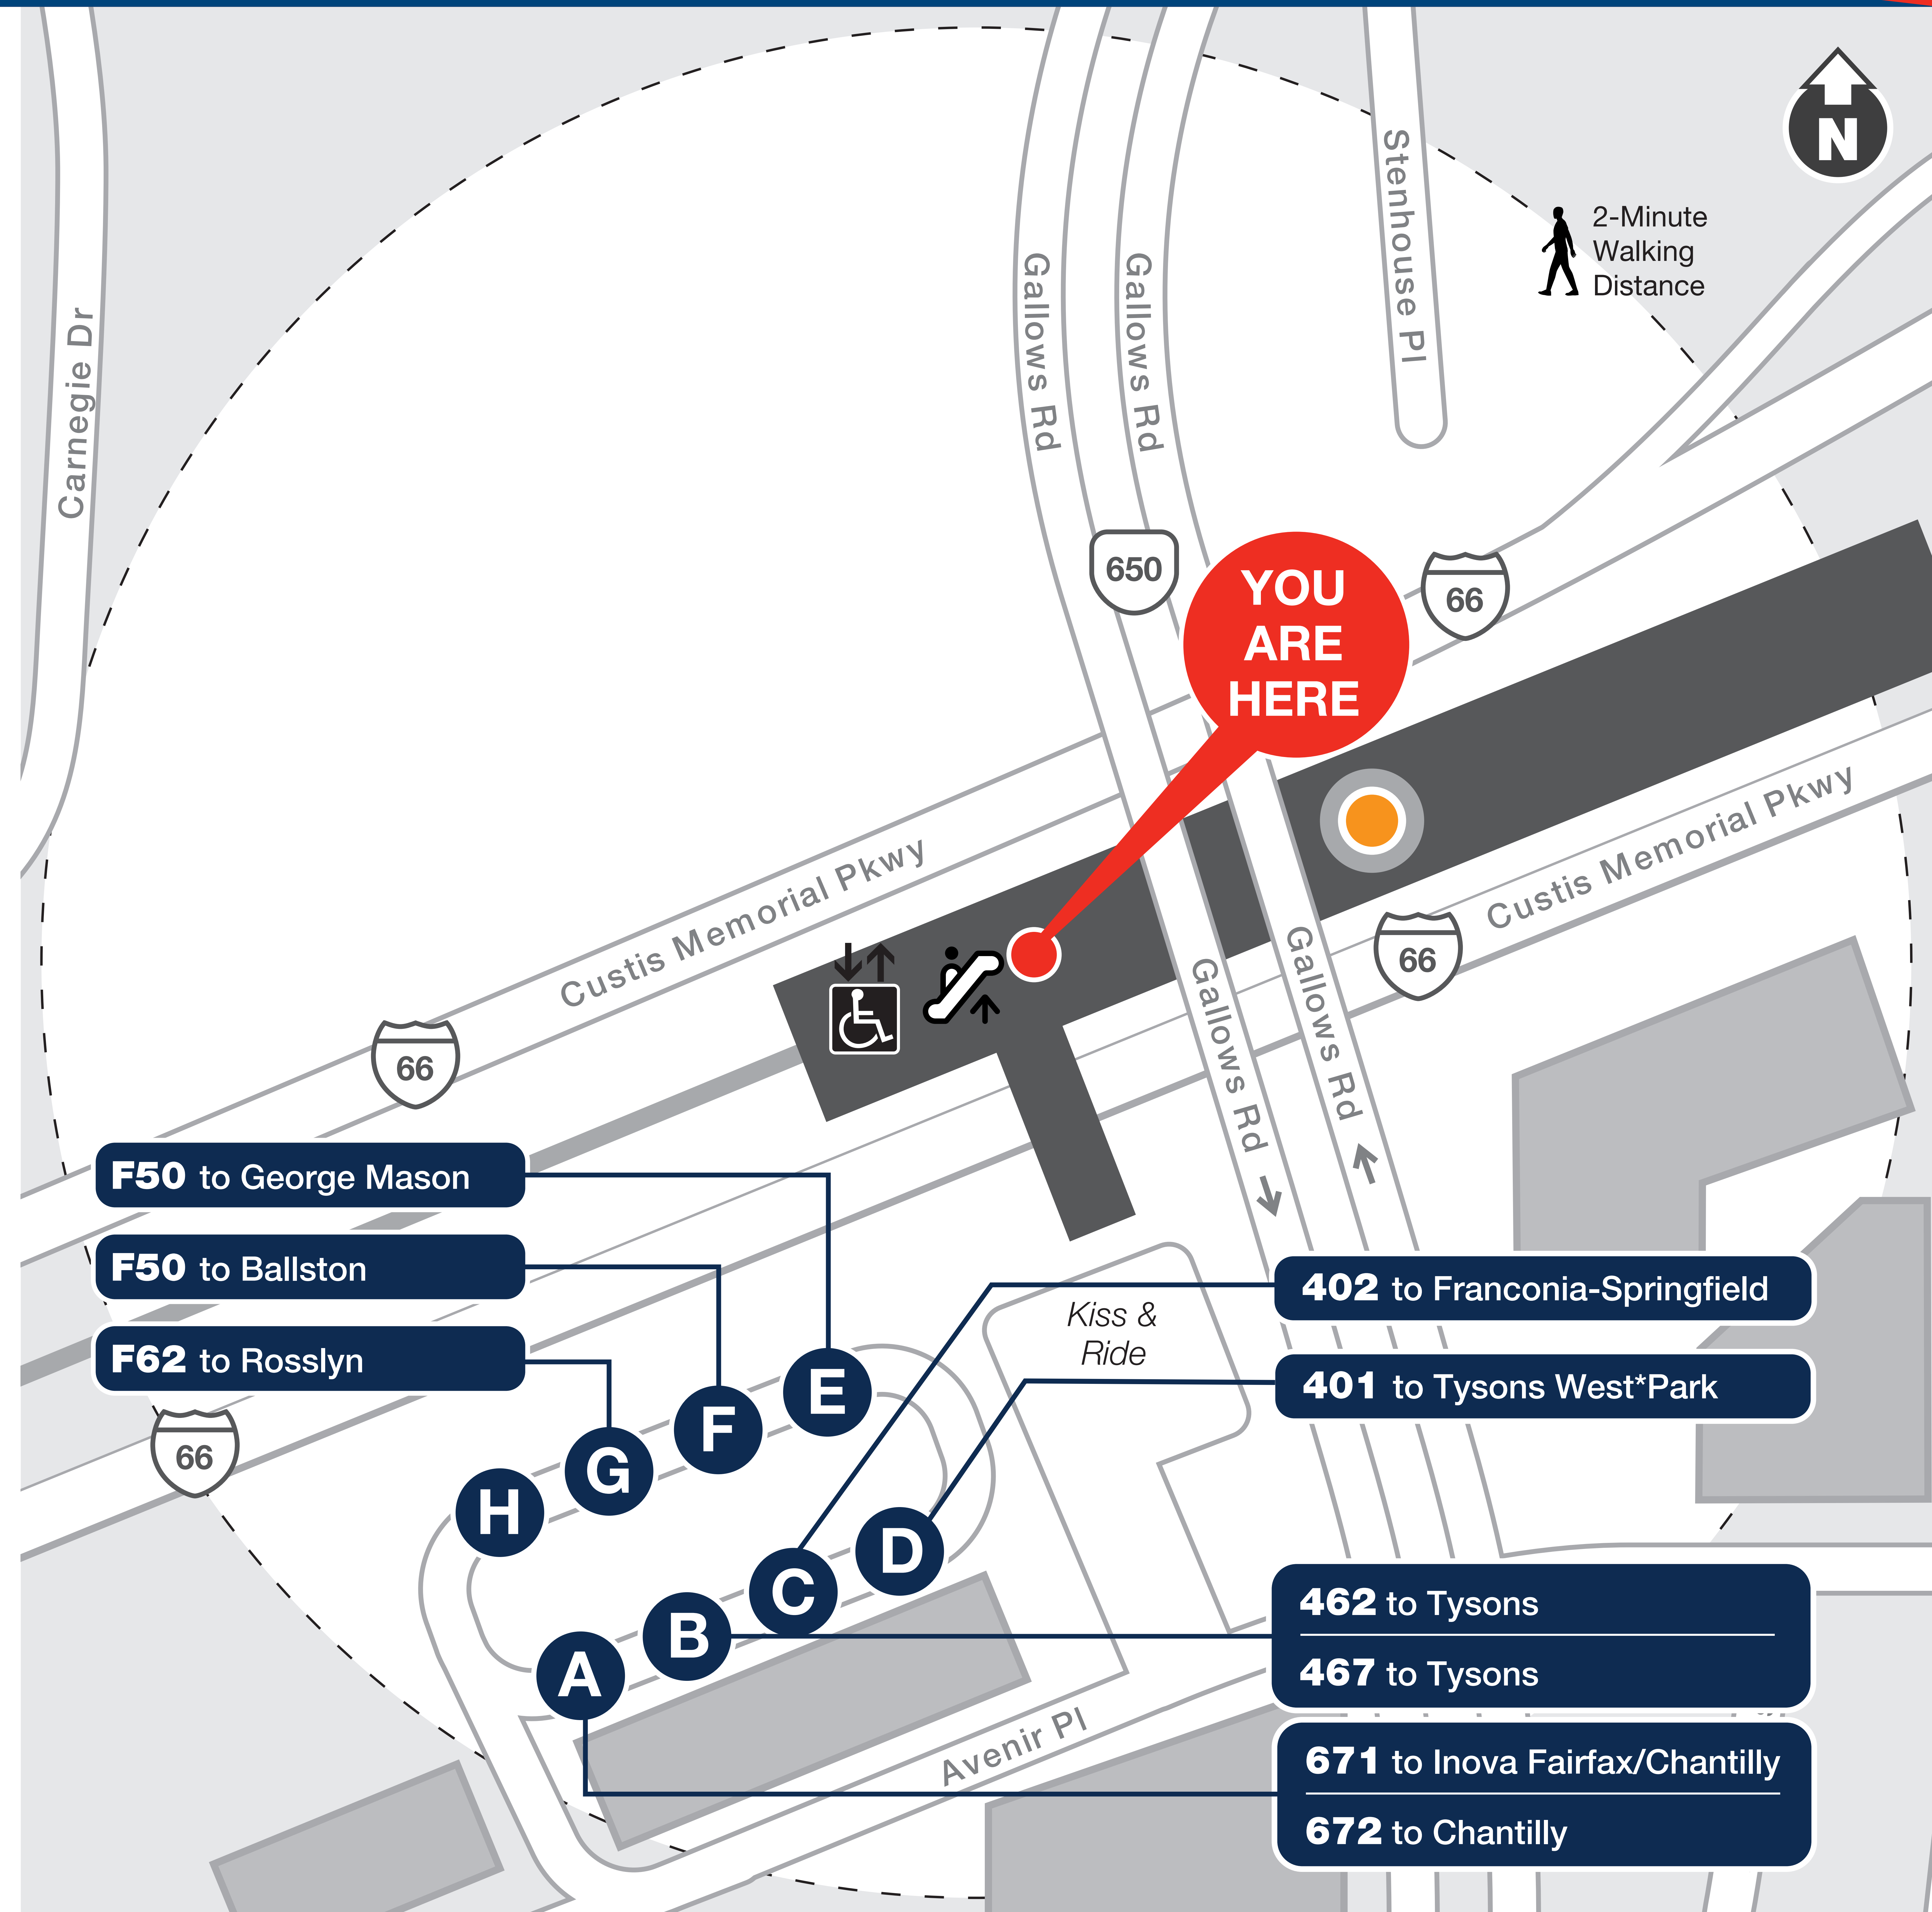

Dunn Loring

Looking for a Bus?

Boarding Locations and Service Days

| Route | Destination | Boarding Location | Monday to Friday | Saturday | Sunday |
|-------------------|-------------------------------|-------------------|------------------|----------|--------|
| F50 | George Mason | E | ✓ | ✓ | ✓ |
| F50 | Ballston | F | ✓ | ✓ | ✓ |
| F62 | Rosslyn | G | ✓ | ✓ | ✓ |
| Fairfax Connector | | | | | |
| 401 | Tysons West*Park via Tysons | D | ✓ | ✓ | ✓ |
| 402 | Franconia-Springfield | C | ✓ | ✓ | ✓ |
| 462 | Tysons via Navy Credit Union | B | ✓ | | |
| 467 | Tysons via Maple Av | B | ✓ | ✓ | ✓ |
| 671 | Inova Fairfax/Chantilly | A | ✓ | | |
| 672 | Chantilly | A | ✓ | ✓ | ✓ |

For more information | Para más información

wmata.com
 @wmata

202-GO-METRO
 @wmata.com

Metro is accessible.
Metro es accesible.
메트로는 접속 가능합니다.