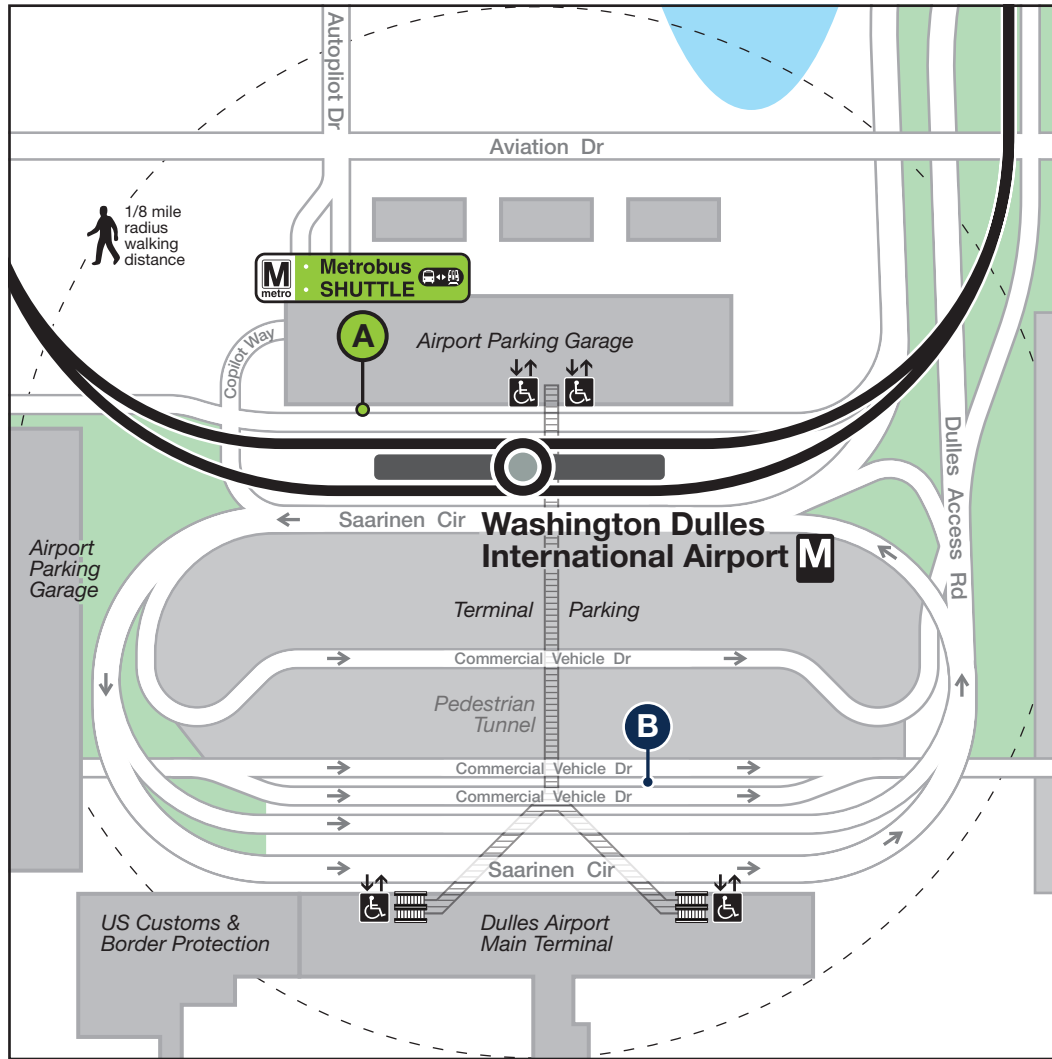

Station Vicinity Map Washington Dulles International Airport

LEGEND

A Bus Stop (on the street) **A** Bus Bay (at the station)

The lettered discs on this map will help you locate the bus stop or bay near this station. Be advised the letters are not displayed on the street bus stops.

Elevator Bike Rack
 Escalator Bike Locker/Secure Bike Room
 Metrorail Station and line

Dulles Airport SVM-0622

A **M** Metrobus SHUTTLE

In the event of an emergency, this bus stop will also be served by shuttle buses.

Approximate walking distance to the next Metro Station from this exit

There are no stations within a reasonable walking distance.

BUS SERVICE AND BOARDING LOCATIONS

Route	Destination	Board at
FAIRFAX CONNECTOR		
952	Wiehle-Reston East M	B
983	Air & Space Museum Udvar-Hazy Center	B