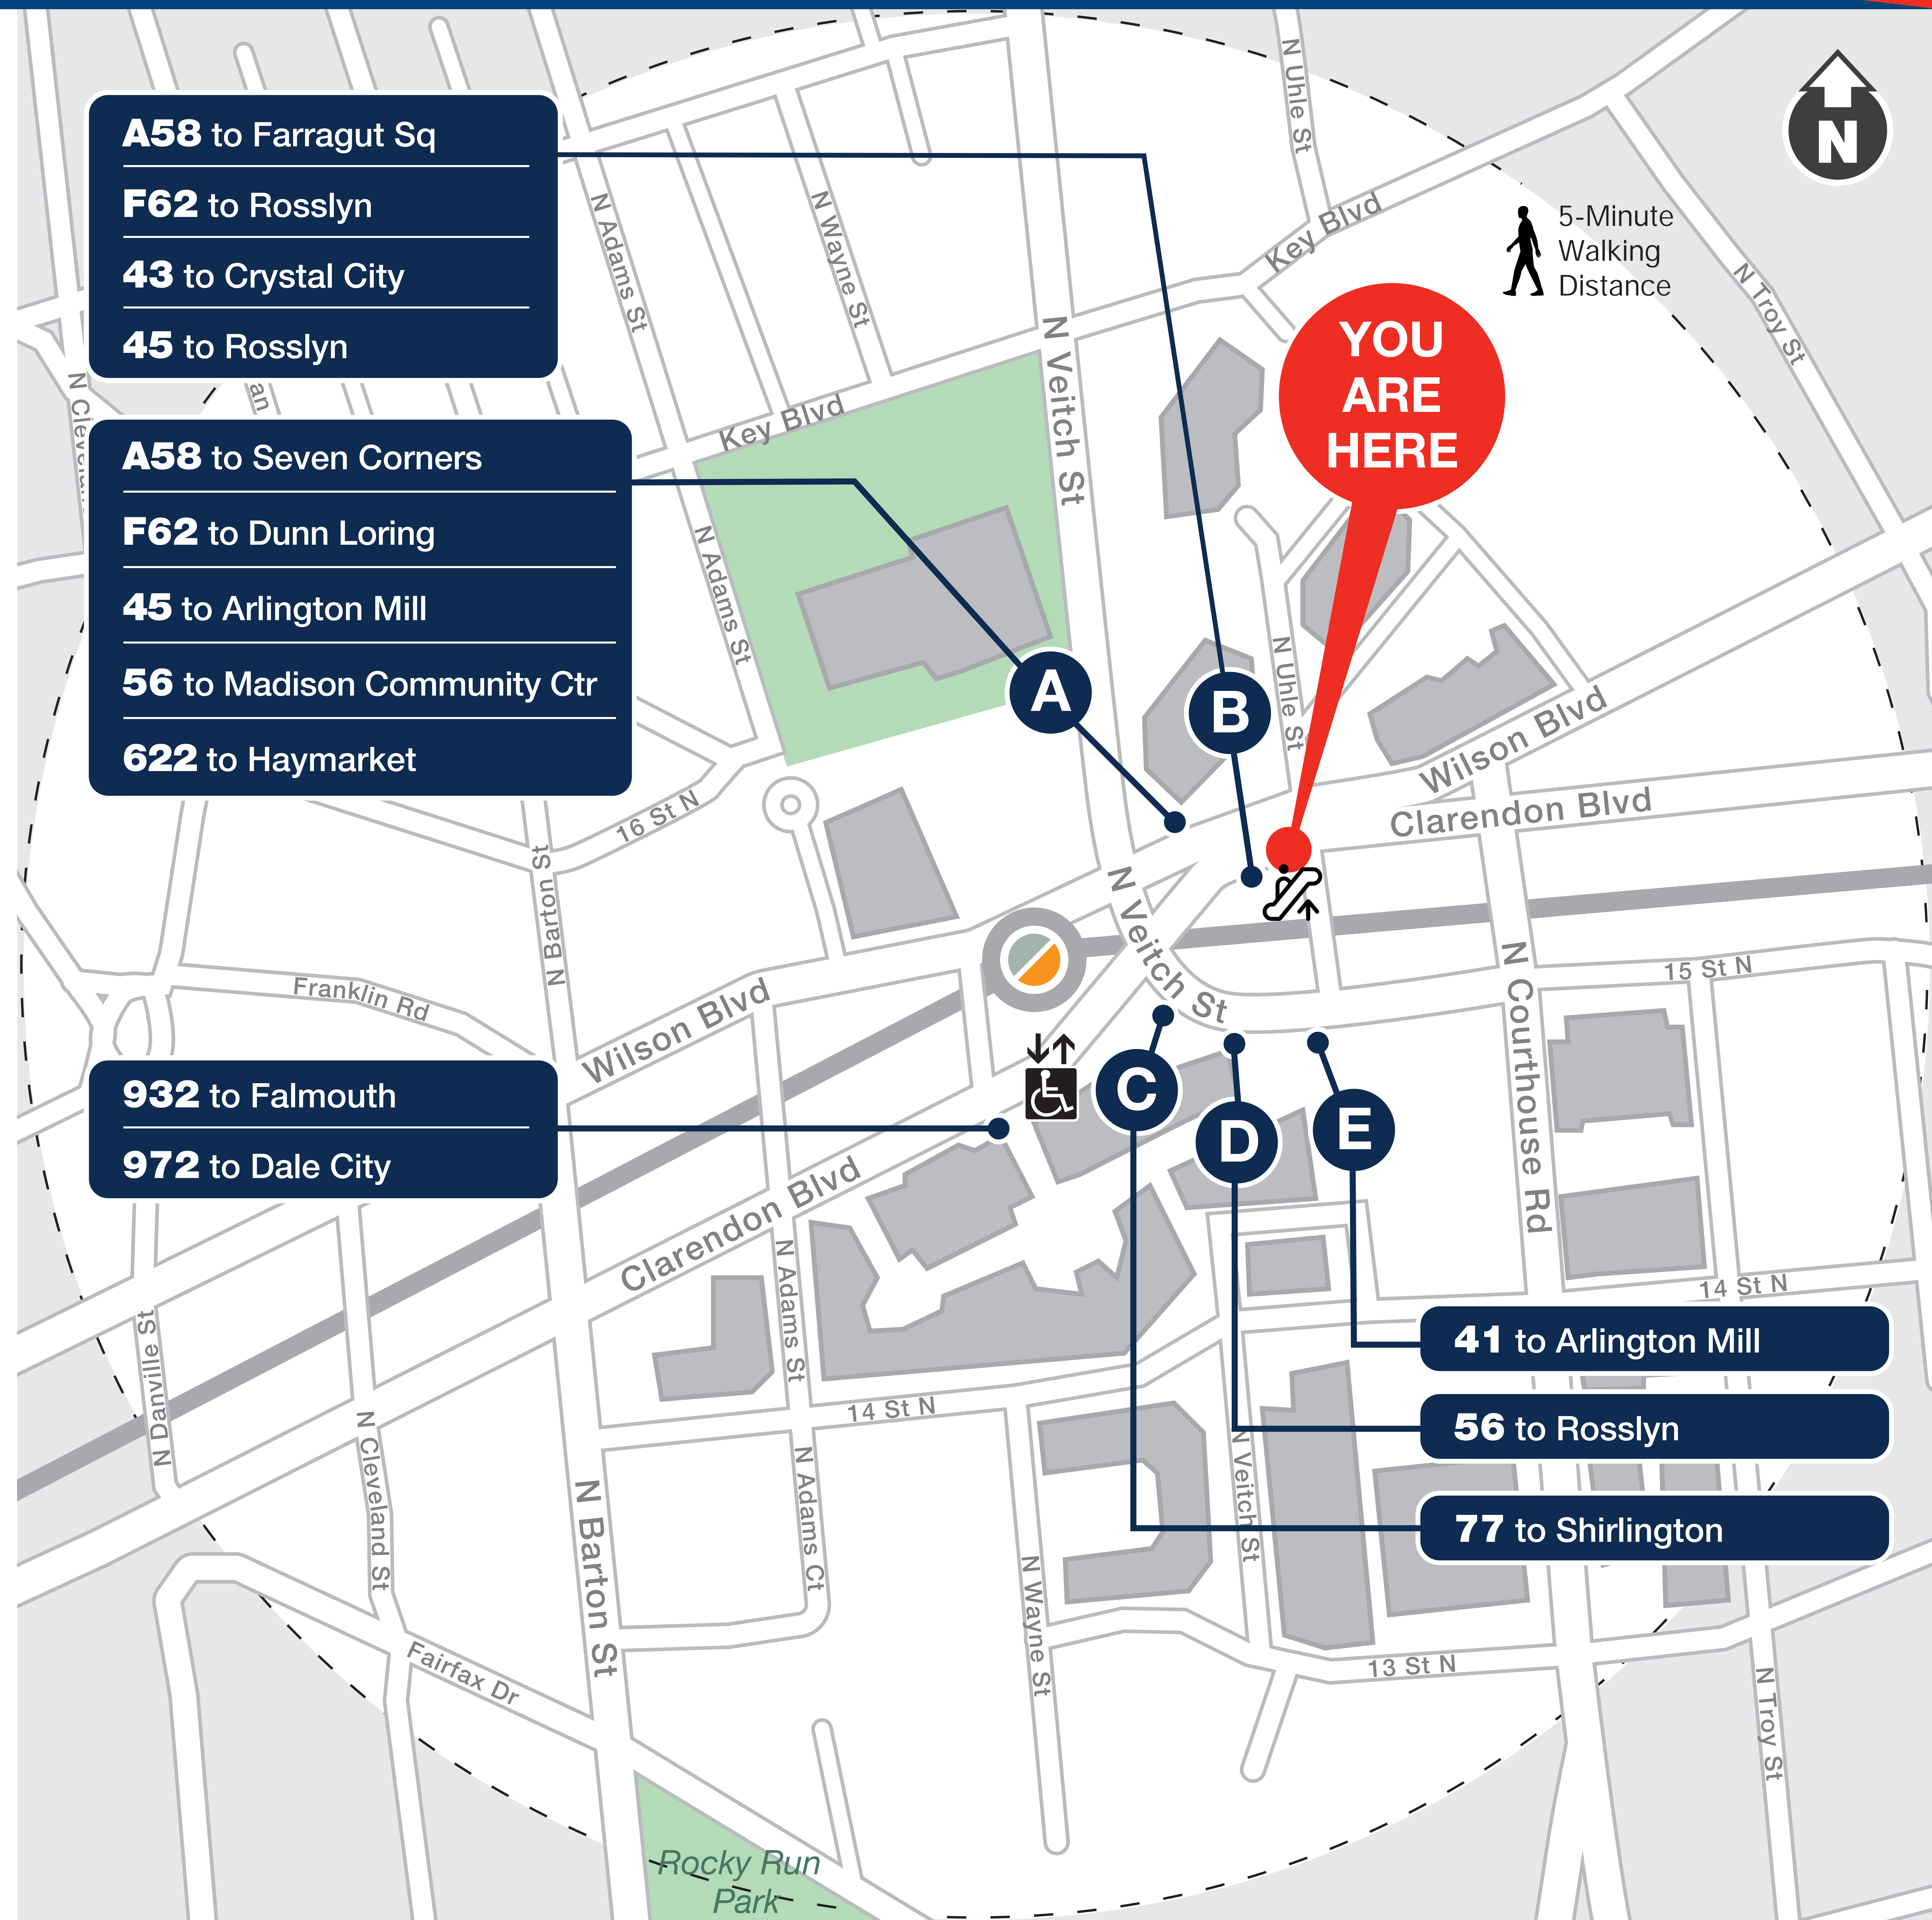

Court House

Looking for a Bus?

Boarding Locations and Service Days

Route	Destination	Boarding Location	Monday to Friday	Saturday	Sunday
A58	Farragut Sq	B	✓	✓	✓
A58	Seven Corners	A	✓	✓	✓
F62	Rosslyn	B	✓	✓	✓
F62	Dunn Loring	A	✓	✓	✓
ART-Arlington Transit					
41	Arlington Mill	E	✓	✓	✓
43	Crystal City	B	✓		
45	Rosslyn	B	✓	✓	✓
45	Arlington Mill	A	✓	✓	✓
56	Rosslyn	D	✓		
56	Madison Community Ctr	A	✓		
77	Shirlington	C	✓	✓	
OmniRide					
622	Haymarket	A	✓		
932	Falmouth	Clarendon Blvd+ N Wayne St	✓		
972	Dale City	Clarendon Blvd+ N Wayne St	✓		

For more information | Para más información

wmata.com

202-GO-METRO

@wmata

@wmata.com

Elevator

Escalator

Metro Station and Line

Metro is accessible.
Metro es accesible.
메트로는 접속 가능합니다.