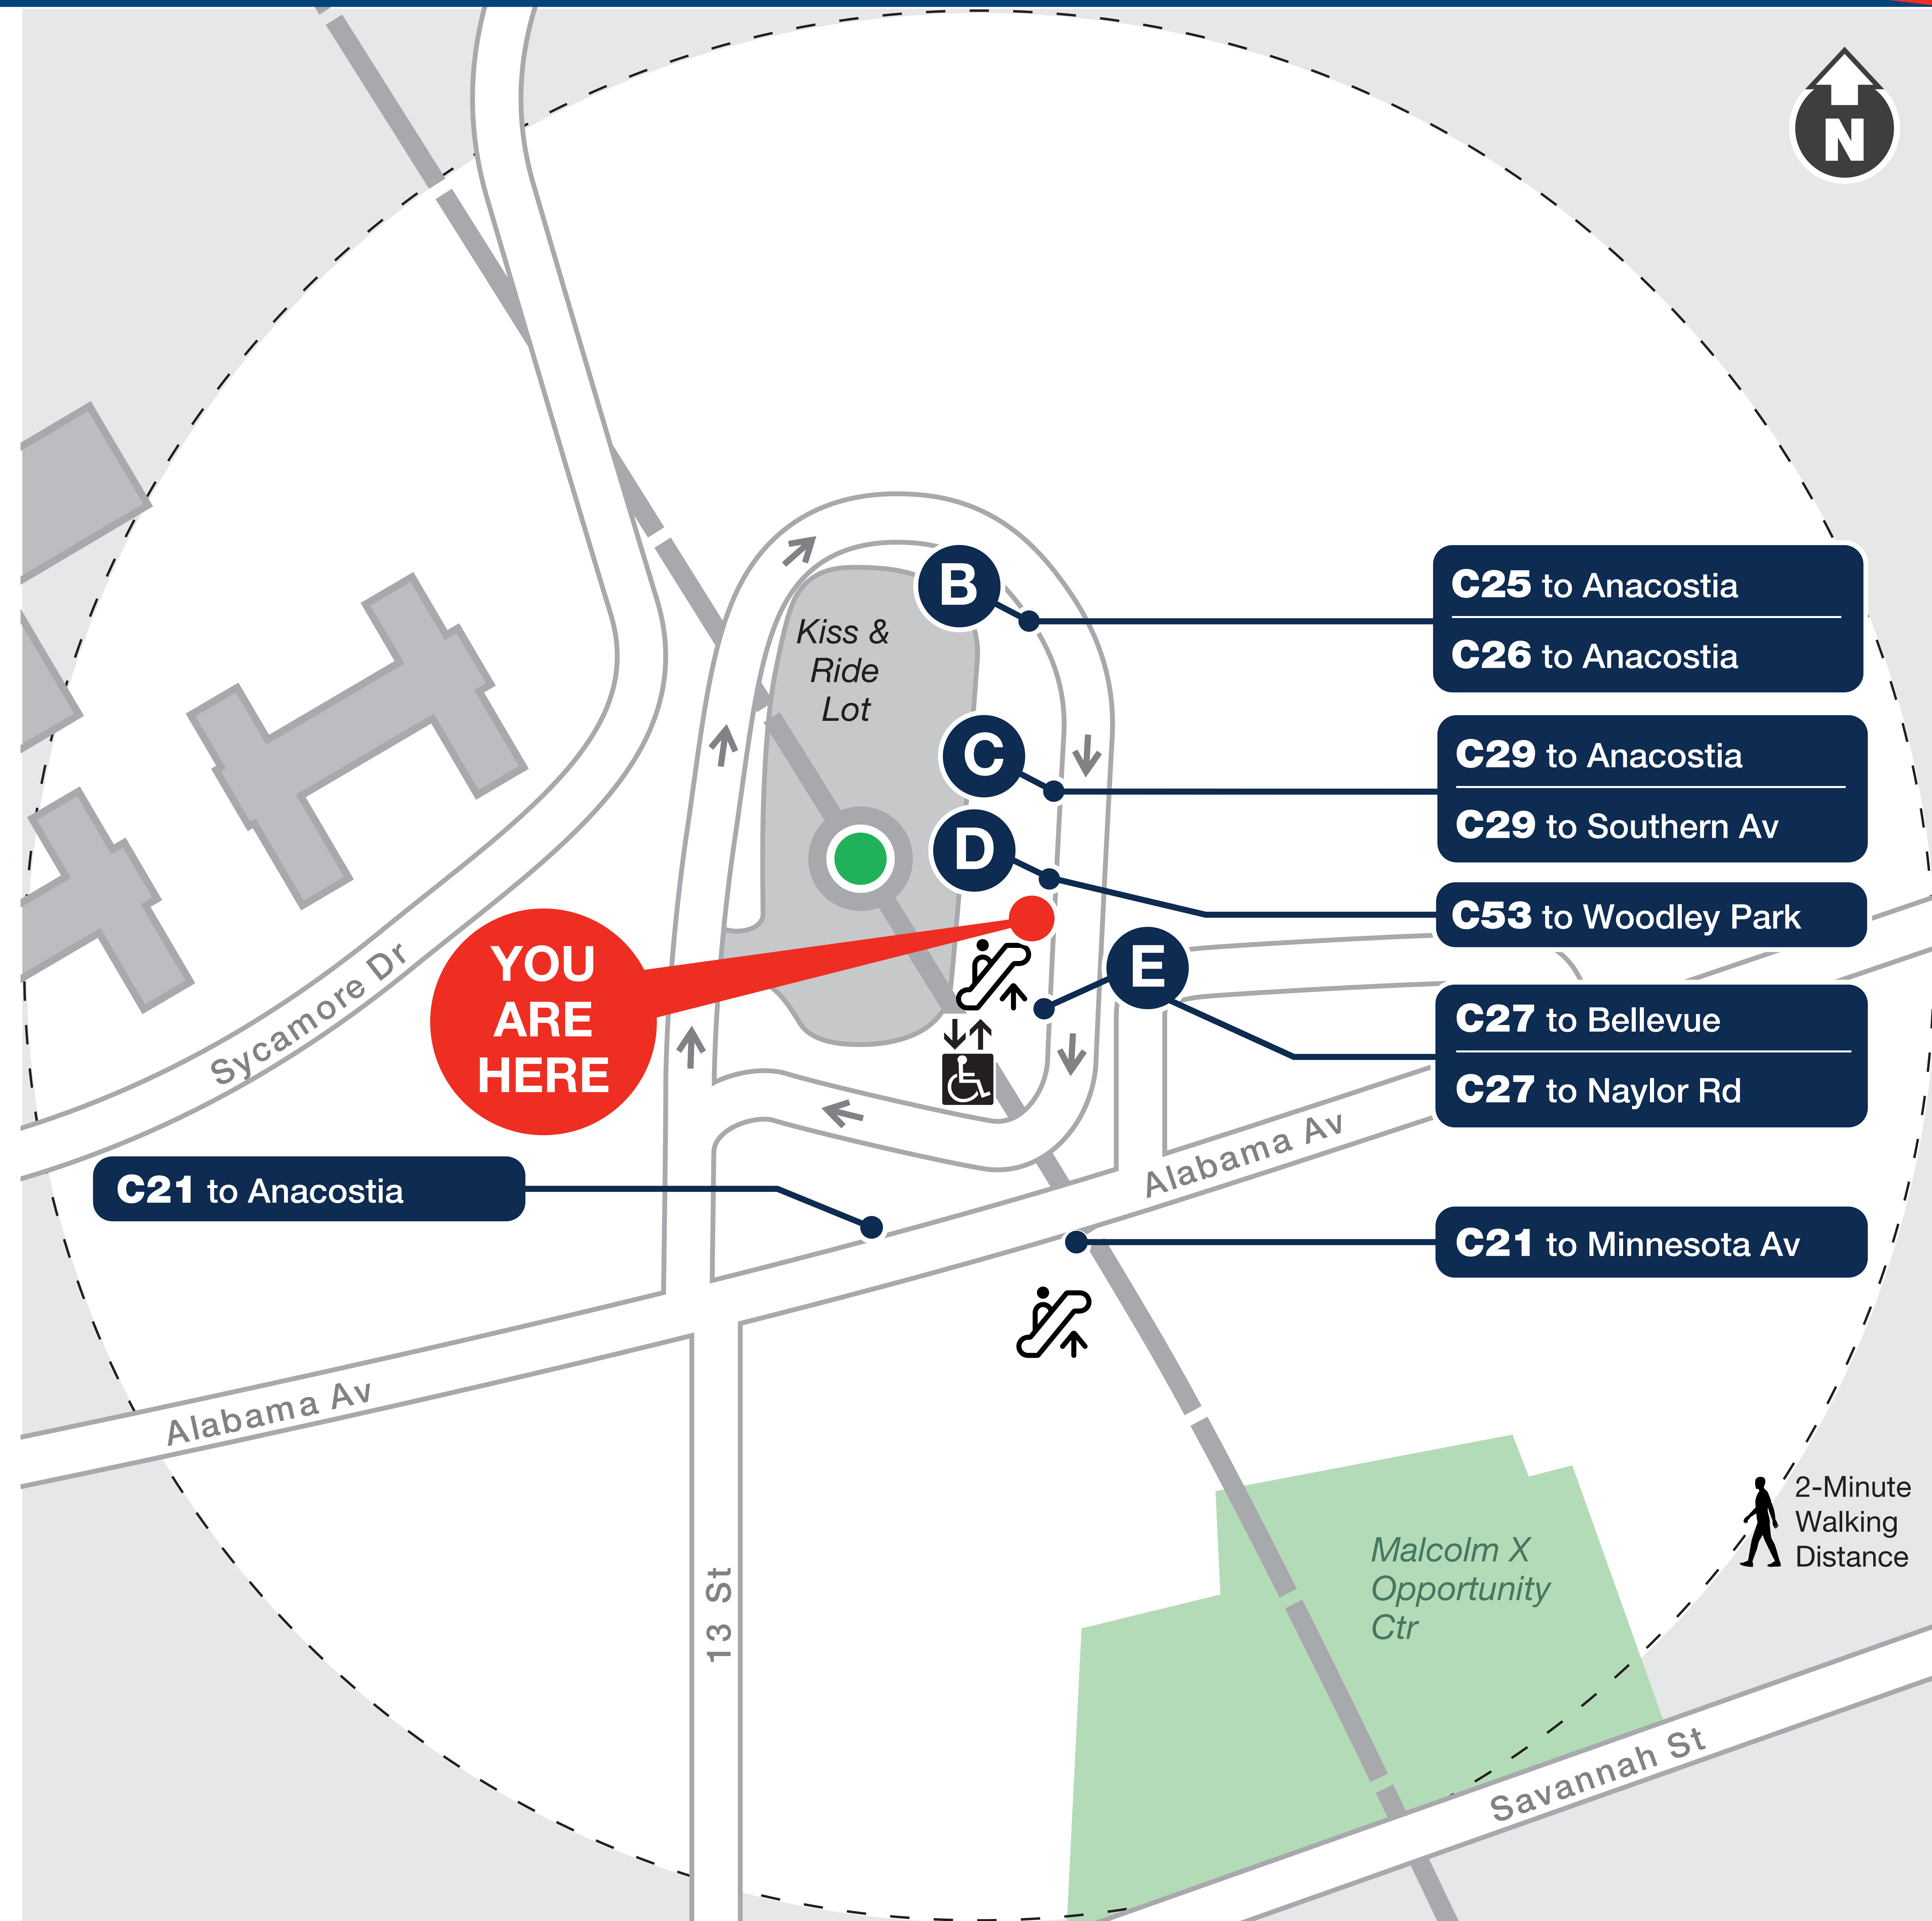

## Looking for a Bus?

### Boarding Locations and Service Days

Route	Destination	Boarding Location	Monday to Friday	Saturday	Sunday
C21	Anacostia	Alabama Av+ 13 St SE	✓	✓	✓
C21	Minnesota Av	Alabama Av+ 13 St SE	✓	✓	✓
C25	Anacostia	<b>B</b>	✓	✓	✓
C26	Anacostia	<b>B</b>	✓	✓	✓
C27	Bellevue	<b>E</b>	✓	✓	✓
C27	Naylor Rd	<b>E</b>	✓	✓	✓
C29	Anacostia	<b>C</b>	✓	✓	✓
C29	Southern Av	<b>C</b>	✓	✓	✓
C53	Woodley Park	<b>D</b>	✓	✓	✓