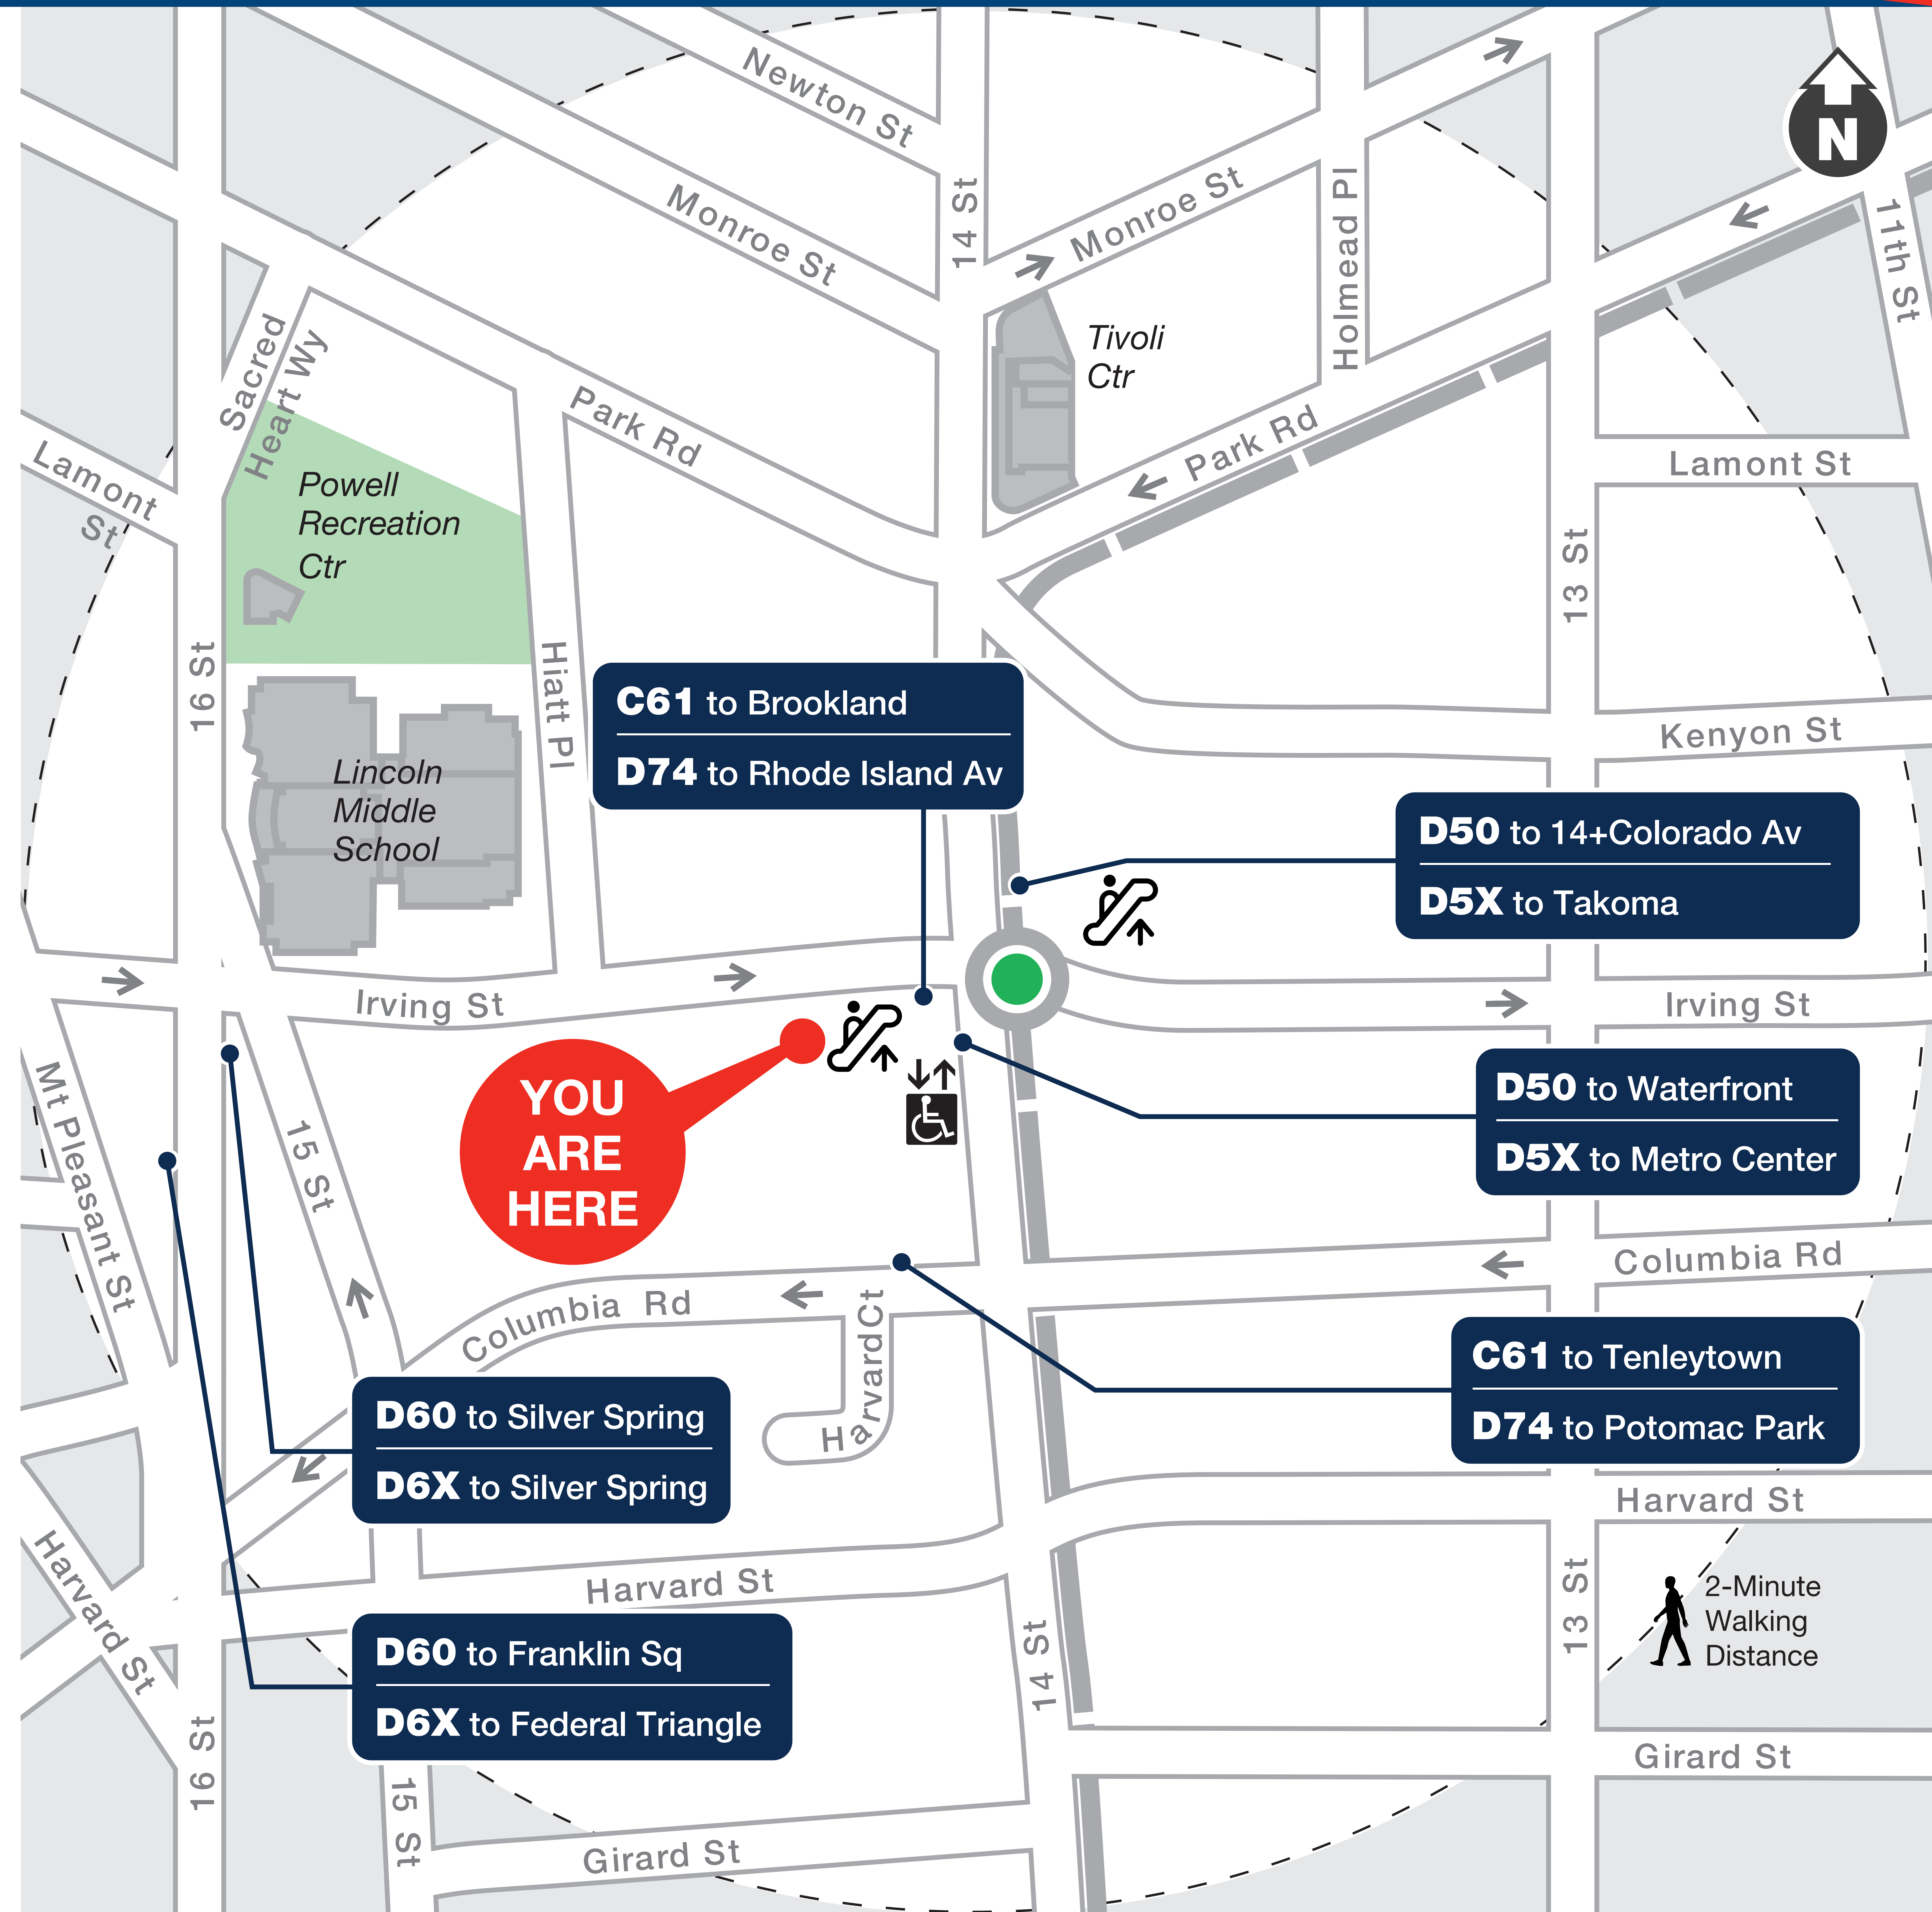

# Columbia Hts

## Looking for a Bus?

### Boarding Locations and Service Days

Route	Destination	Boarding Location	Monday to Friday	Saturday	Sunday
C61	Tenleytown	Columbia Rd+ 14 St NW	✓	✓	✓
C61	Brookland	Irving St+ 14 St NW	✓	✓	✓
D50	14+Colorado Av	14 St+ Irving St NW	✓	✓	✓
D50	Waterfront	14 St+ Irving St NW	✓	✓	✓
D5X	Metro Center	14 St+ Irving St NW	✓	✓	✓
D5X	Takoma	14 St+ Irving St NW	✓	✓	✓
D60	Franklin Sq	16 St+ Irving St NW	✓	✓	✓
D60	Silver Spring	16 St+ Irving St NW	✓	✓	✓
D6X	Federal Triangle	16 St+ Irving St NW	✓	✓	✓
D6X	Silver Spring	16 St+ Irving St NW	✓	✓	✓
D74	Potomac Park	Columbia Rd+ 14 St NW	✓	✓	✓
D74	Rhode Island Av	Irving St+ 14 St NW	✓	✓	✓